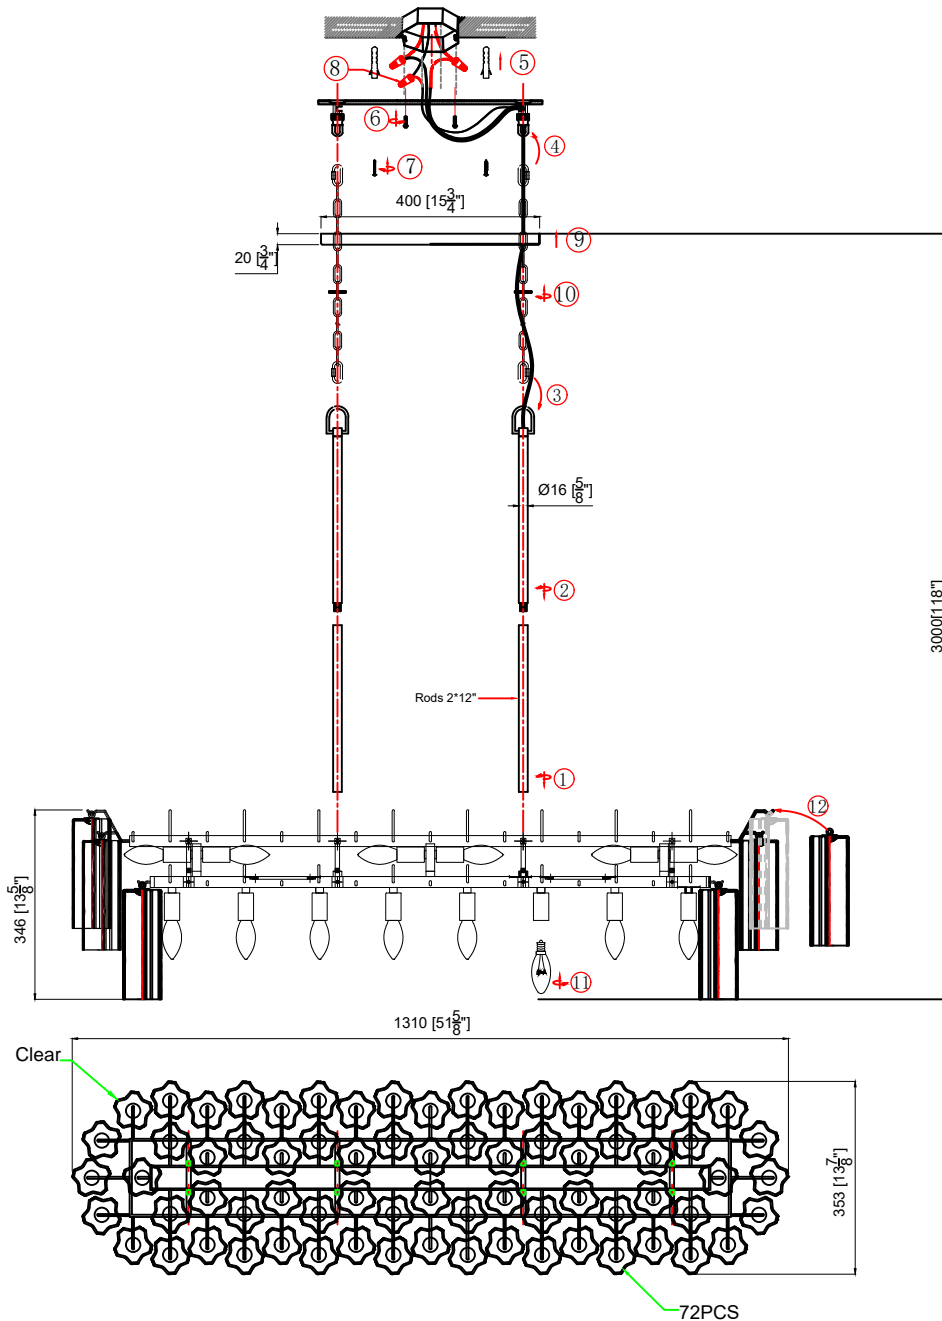

CRYSTORAMA

LIGHTING THE WAY FOR SIXTY YEARS

Crystorama.com

ASSEMBLY INSTRUCTION MODEL ADD-317-AG-CL

All electrical components must be installed by a licensed electrician in accordance with the National Electric Code and the appropriate local electrical codes.

You will need 14 Candelabra Base Bulb
40 Watts Recommended 60 Watts Max.
USE LED BULBS FOR EXTENDED USE
(This fixture is Dry rated)

Dress the glass from inner ring
Make sure the grooves of the glass are facing inward

How to Install

1. Decide the preferred hanging height and choose the correct length of rods and chain needed.
2. Feed the wires through the rods and screw the rods onto the top of the fixture. Attach the quick link on one end of the chain to the top of the rod. Repeat for the other rod using another chain.
3. Place the mounting plate over the outlet box and mark the points on the ceiling at the same distance as between the holes on the mounting plate.
4. Drill the holes at the marked points and insert the plastic anchors into it.
5. Attach the mounting plate onto the outlet box and secure with the anchor screws.
6. Feed the wires through the collar loop and hickey on the mounting plate, assemble the collar loop into the hickey. Raise the fixture up to the ceiling and do the wire connections. Put the canopy up against the ceiling and lock by tightening the screw collar loop ring.
7. Install the bulb into the socket.
8. Dress the glass as illustrated.

CRYSTORAMA

LIGHTING THE WAY FOR SIXTY YEARS

Crystorama.com

PART NUMBER MODEL **ADD-317-AG-CL**

Part Number

Part Numbers

- A. (1)-Canopy L14.5"*W5"*H1
(XBN317AGCAN14.5IN)
- B. (2)-Collar Loop
- C. (2)-Chain D5mm*72"
(XBN317AGCHA5MM)
- D. (2)-Loop
- E. (4)-12"Rods
(XBN317AGROD12IN)
- F. (1)-Frame
- G. (72)-Clear glass,D2 3/4xH7 3/4"
(XBN300AGCLGLA7.75IN)