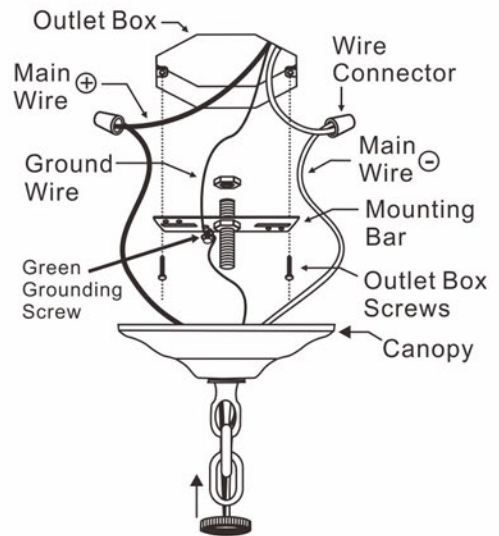

Electrical Danger

Turn Power Off

All electrical components must be installed by a licensed electrician in accordance with the National Electric Code and the appropriate local electrical codes.

1 Bbobèche With (5)"A" Trim

The Bbobèche With (4)"B" Trim

A=  (14mm+38mm)x25 sets

B=  (14mm+50mm)x8 sets

C=  (14mm+30mm)x1 set

You will need 4 - Cand.Bulb
40 Watts Recommended
60 Watts Max
Bulb not included.