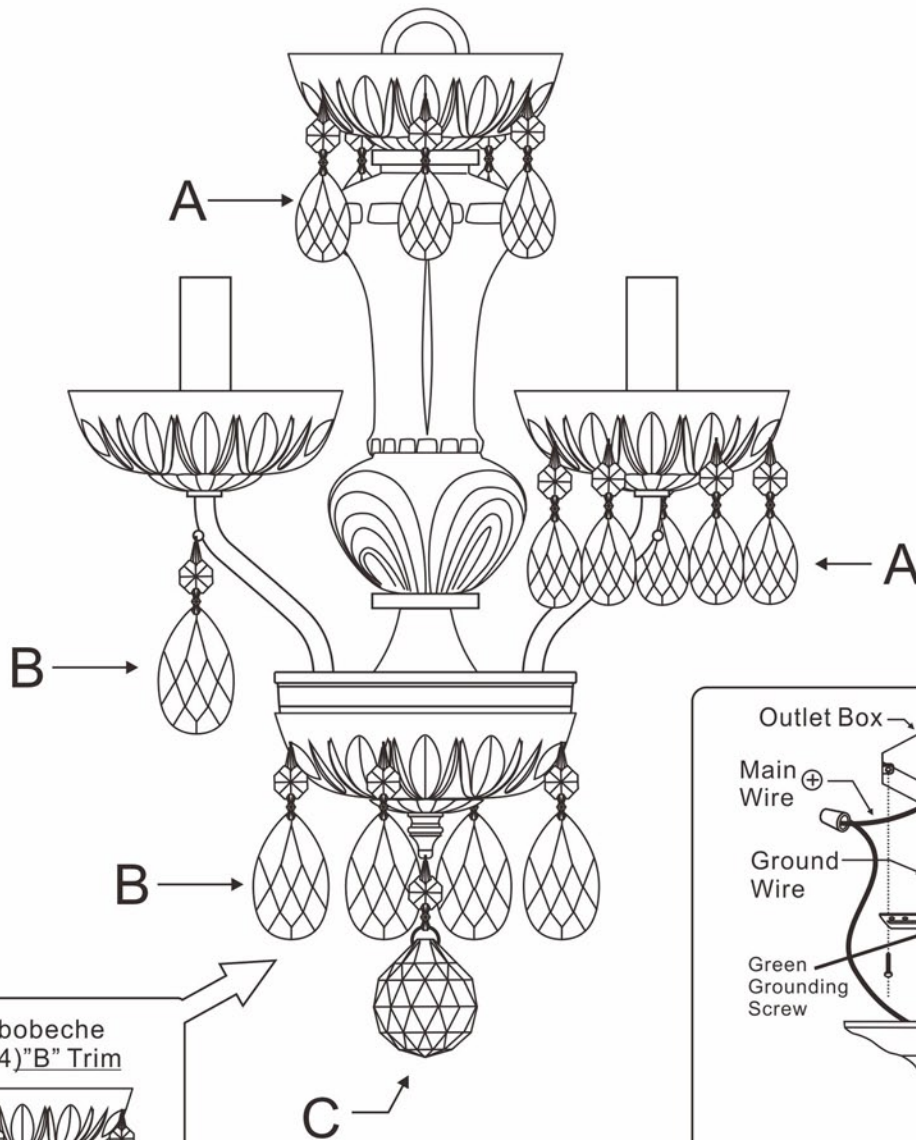

Electrical Danger

Turn Power Off

All electrical components must be installed by a licensed electrician in accordance with the National Electric Code and the appropriate local electrical codes.

1 Bbobèche With (5)"A" Trim

The Bbobèche With (4)"B" Trim

A=  (14mm+38mm)x25 sets

B=  (14mm+50mm)x8 sets

C=  (14mm+30mm)x1 set

You will need 4 - Cand.Bulb
40 Watts Recommended
60 Watts Max
Bulb not included.