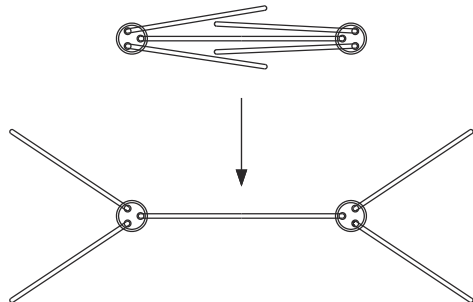

You will need 8 Candelabra B10 bulbs. 40 Watts recommended 60 Watts max. Bulb not included.

USE LED BULBS FOR EXTENDED USE

SPREAD THE ARMS TO A SUITABLE POSITION