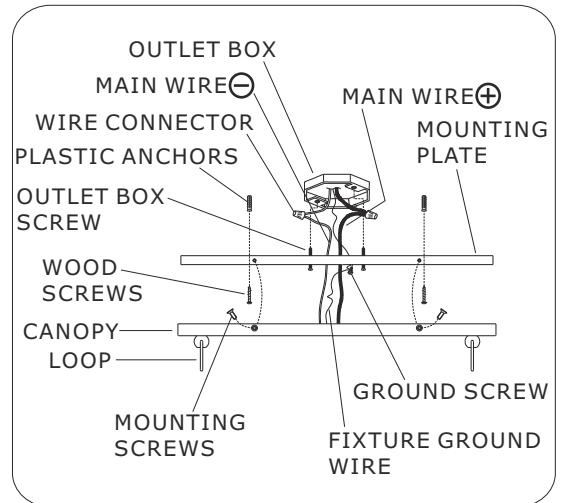

You will need 8 Candelabra B10 bulbs. 40 Watts recommended 60 Watts max. Bulb not included.

USE LED BULBS FOR EXTENDED USE

SPREAD THE ARMS TO A SUITABLE POSITION