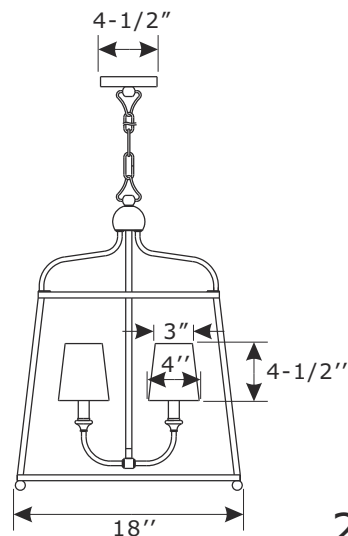

CRYSTORAMA

1958

95 Cantiague Rock Road, Westbury, NY 11590 • toll free: 1.800.888.4470 fax: 516.931.1254 • info@crystorama.com • www.crystorama.com

MODEL #: 2249-DB ASSEMBLY AND DRESSING INSTRUCTIONS

⚠ WARNING: This product can expose you to Lead which is known to the state of California to cause cancer and/or birth defects or reproductive harm. For more information go to www.P65Warnings.ca.gov

All electrical components must be installed by a licensed electrician in accordance with the National Electric Code and the appropriate local electrical codes.

You will need 8 Candelabra B10 bulbs. 40 Watts recommended 60 Watts max. Bulb not included.

USE LED BULBS FOR EXTENDED USE

SPREAD THE ARMS TO A SUITABLE POSITION

2018-08