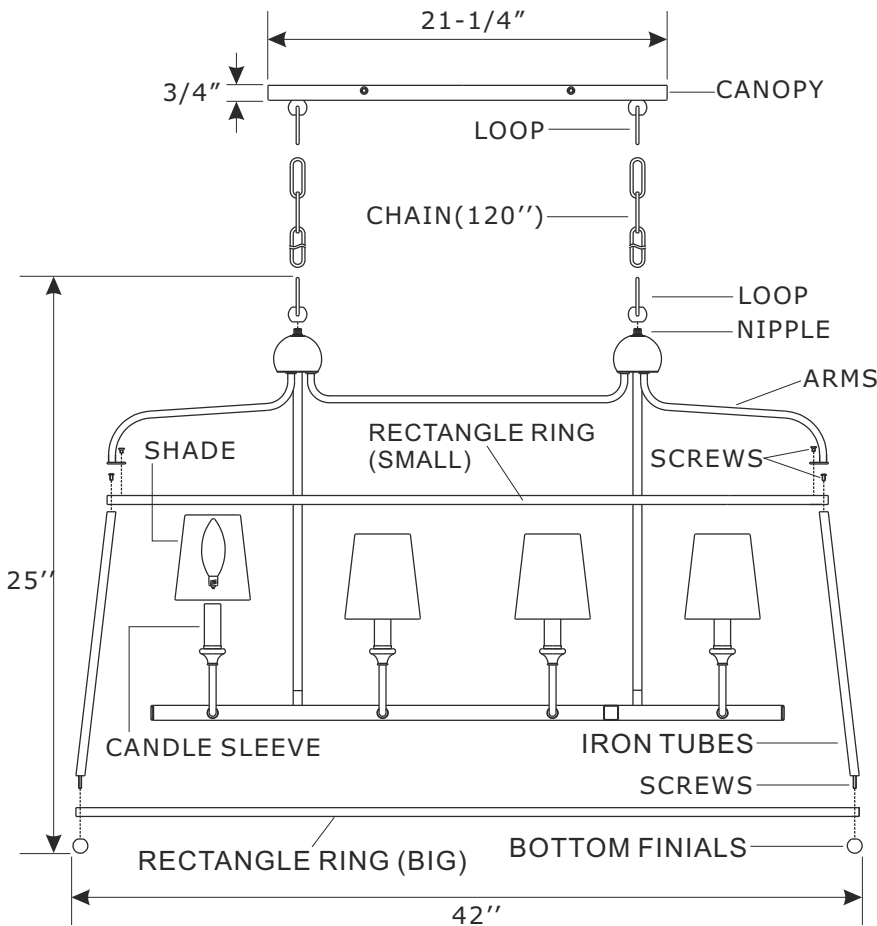

CRYSTORAMA

1958

95 Cantiague Rock Road, Westbury, NY 11590 • toll free: 1.800.888.4470 fax: 516.931.1254 • info@crystorama.com • www.crystorama.com

MODEL #: 2249-DB ASSEMBLY AND DRESSING INSTRUCTIONS

⚠ WARNING: This product can expose you to Lead which is known to the state of California to cause cancer and/or birth defects or reproductive harm. For more information go to www.P65Warnings.ca.gov

All electrical components must be installed by a licensed electrician in accordance with the National Electric Code and the appropriate local electrical codes.

You will need 8 Candelabra B10 bulbs. 40 Watts recommended 60 Watts max. Bulb not included.