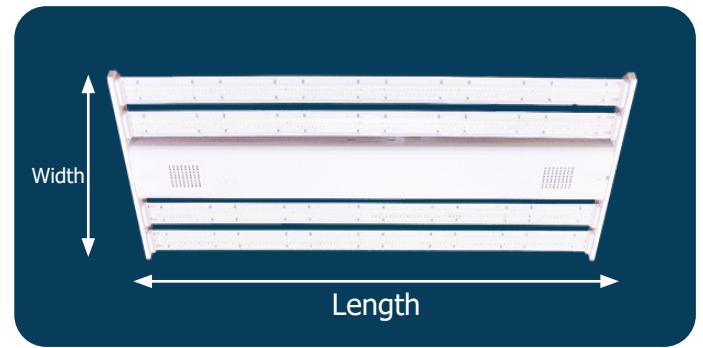

Phenix External Emergency Inverter (18470X-3) (optional)

Fixture Dimensions

U-LHB2
2' LED Strips

Fixture Wattage	Length	Width	Weight
100W, 160W 200W, 300W	24 in. (2 ft.) 609.6 mm.	18 in. (1.5 ft.) 457.2mm.	10 lb. 4.54 kg

U-LHB4
4' LED Strips

Fixture Wattage	Length	Width	Weight
320W and 480W	48 in. (4 ft.) 1,219.2mm.	18 in. (1.5 ft.) 457.2mm.	25 lb. 11.79 kg

Mounting Hardware

Chain Installation

LED Linear High Bay

Installation