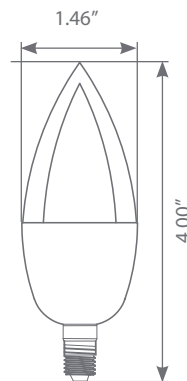

Specifications

Input Power	Input Voltage	Lumen Output	CRI	Beam Angle	Base/Cap	CCT	Lamp Lifespan
1 W	120V/60Hz	80 lm	80	120°	E12	1800 K	15,000 hrs.

Product Features

Energy Efficient

Wet Rated

Animated Flame

Product Dimensions

Product Photometric Data

LED ECA9.5-2120fcb

1800K
CCT

Bulb Class: Conical Angle

Product Description

LED ECA9.5-2120fcb is a charming and romantic, this Euri Lighting flickering flame bulb accents and decorates every fixture, from an outdoor lantern to an indoor chandelier. With over 300 programmed LEDs, this long-lasting and energy-efficient flame bulb simulates a natural, flickering flame. Glowing in Candle Light (1800K) color temperature, this decorative flame bulb offers a clear glass lens, flame-shape body and black base – see Euri Lighting ECA9.5-2120fc for white base option.

Product Dimensions

Product Photometric Data