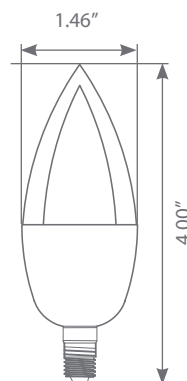

Specifications

Input Power	Input Voltage	Lumen Output	CRI	Beam Angle	Base/Cap	CCT	Lamp Lifespan
1 W	120V/60Hz	80 lm	80	120°	E12	1800 K	15,000 hrs.

Product Features

Energy Efficient

Wet Rated

Animated Flame

Product Dimensions

Product Photometric Data