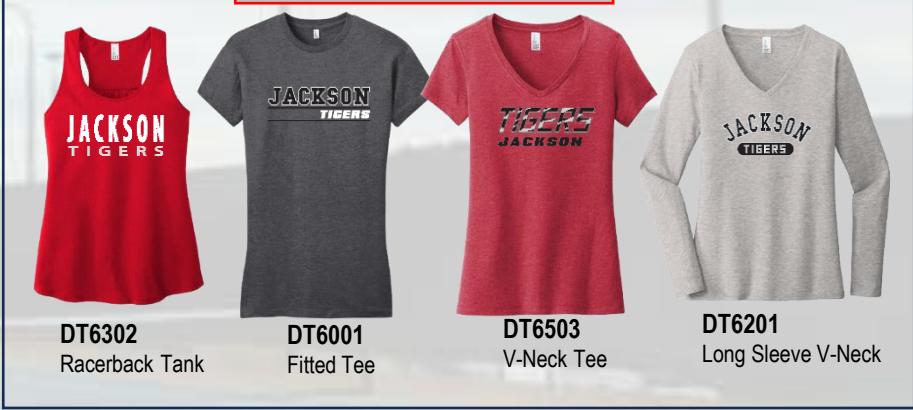

V.I.T.

DT6302 Racerback Tank	DT6001 Fitted Tee	DT6503 V-Neck Tee	DT6201 Long Sleeve V-Neck