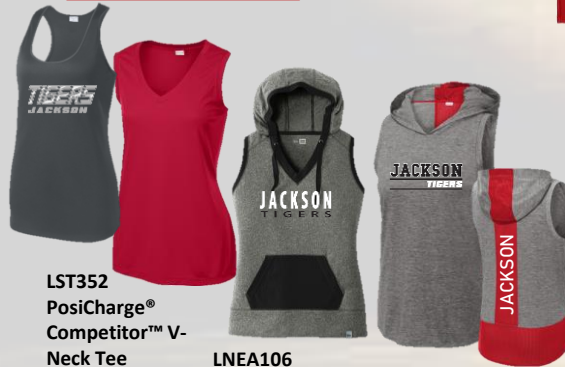

Tank Top Assists

LST352
PosiCharge® Competitor™ V-Neck Tee
Starting at: $7.98

LNEA106
New Era® Ladies Heritage Blend Hoodie Tank
Starting at: $17.98

LST410
PosiCharge® Tri-Blend Wicking Draft Hoodie Tank
Starting at: $20.98

T555 (Unisex)
PosiCharge® Mesh Reversible Sleeveless Tee
Starting at: $20.98

T565 (Unisex)
PosiCharge® Mesh Reversible Spliced Short
Starting at: $18.98

Rebound Reversibles