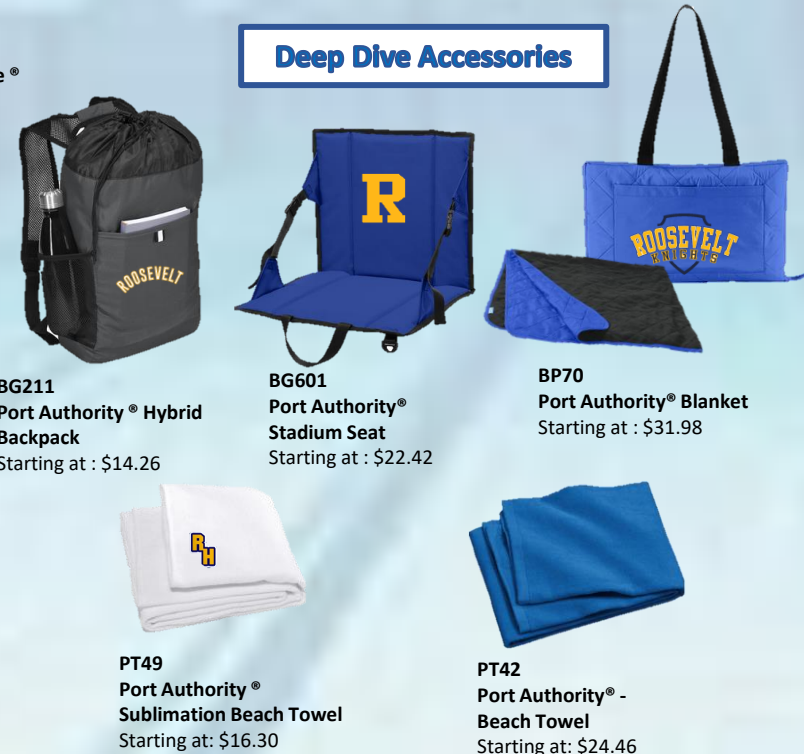

Deep Dive Accessories

BG211
Port Authority® Hybrid
Backpack
Starting at: $14.26

BG601
Port Authority®
Stadium Seat
Starting at: $22.42

BP70
Port Authority® Blanket
Starting at: $31.98

PT49
Port Authority®
Sublimation Beach Towel
Starting at: $16.30

PT42
Port Authority® -
Beach Towel
Starting at: $24.46