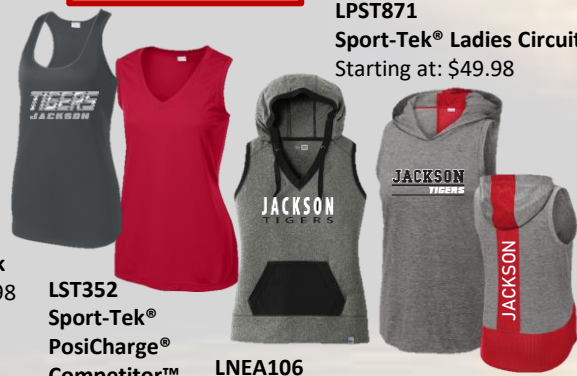

Tank Top Assists

LST356
Sport-Tek® PosiCharge® Competitor™ Racerback Tank
Starting at: $7.98

LST352
Sport-Tek® PosiCharge® Competitor™ V-Neck Tee
Starting at: $7.98

LNEA106
New Era® Ladies Heritage Blend Hoodie Tank
Starting at: $17.98

LST410
Sport-Tek® PosiCharge® Tri-Blend Wicking Draft Hoodie Tank
Starting at: $20.98

LST237/ST233
Sport-Tek® Sport-Wick® Fleece Open Bottom (Ladies)& Jogger Pant (unisex)
Starting at: $31.98