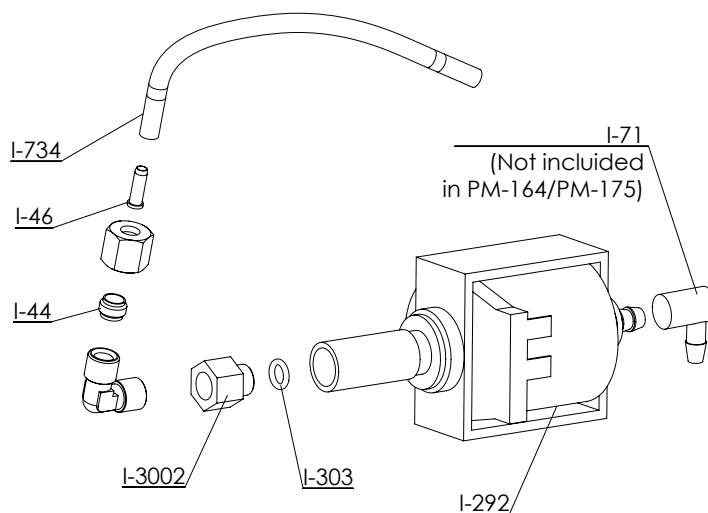

PM-164 - DREAM SS 230V PUMP
PM-175 - DREAM SS 120V PUMP

REF.	DESCRIPCIÓN
ESC.13	CONJUNTO CALIZ COMPLETO
I...1	BASE PORTA FIJO PULIDO
I...4	SOPORTE MANGO
I...14	CASQUILLO RODADURA
I...17	JUNTA TORICA
I...22	CACILLO CIALDA Nº1
I...39	RODILLO LEVA INOX
I...44	RACOR CODO
I...46	REFUERZO TUBO
I...71	PIPETA ASPIRACION
I...185	PROTECTOR PORTA FIJO
I...292	BOMBA CP4SP PLUS 230/240V 50Hz
I...303	TORICA S-2
I...304	TORNILLO DUCHA INOX
I...734	TUBO TEFLON 4x6 (145mm)
I...867	EMBUDO PLÁSTICO PF
I...868	SALIDA CAFE PLASTICO PF
I...895	TORNILLO FIJACIÓN EMBUDO INOX
I.2618	RACOR CODO 1/8 M-M INOX
I.2720	VASTAGO ALUMINO 2015
I.2721	PIVOTE LEVA INOX 2015
I.2905	ARANDELA SEGURIDAD DIN471 E-10
I.2906	CUERPO GRIFO 2014
I.2909	TUERCA CIERRE GRIFO 2014
I.2949	PROLONGACIÓN GRIFO CORTA 2014
I.3002	RACOR BOMBA
I.4887	EJE GRIFO VAPOR COMPLETO
I.4962	TACO CIERRE GRIFO 2020
I.4969	SOPORTE TACO CIERRE GRIFO 2020
I.5212	LEVA PF COMPLETA 2018
PM.164	BOMBA DREAM PM/PF INOX 230V (+06/2012)
PM.175	BOMBA DREAM PM/PF INOX 120V (+06/2012)
PM.461	GRIFO DREAM 2019

DESCRIPTION
LIMESTONE COMPLETE SET
FIXED FILTERHOLDER BASE
HANDLE SUPPORT
CAP
SILICONE RING
Nº1 POD FILTER
LEVER ROLLER
RL BOIX FITTING
PIPE REINFORCEMENT
90° FITTING
PROTECTOR
230V 50Hz PUMP
S-2 RING
SHOWER SCREW
4x6 (145mm) TEFLON PIPE
PLASTIC FUNNEL PF
COFFEE SPOUT 1 WAY PLASTIC
FUNNEL FIXED SCREW
ELBOW FITTING 1/8 M-M INOX
ALUMINIUM SHAFT 2015
INOX LEVER PIVOT 2015
LOCK RING DIN471 E-10
TAP BODY 2014
TAP LOCKING NUT 2014
TAP EXTENSION
PUMP FITTING
COMPLETE STEAM TAP AXLE
TAP CLOSING PEG 2020
SUPPORT FOR TAP CONNECTOR 2020
CAM FH COMPLETE 2018
PUMP 230V DREAM PM (+06/2012) EP5
PUMP DREAM PM 120V (+06/2012)
TAP DREAM 2019