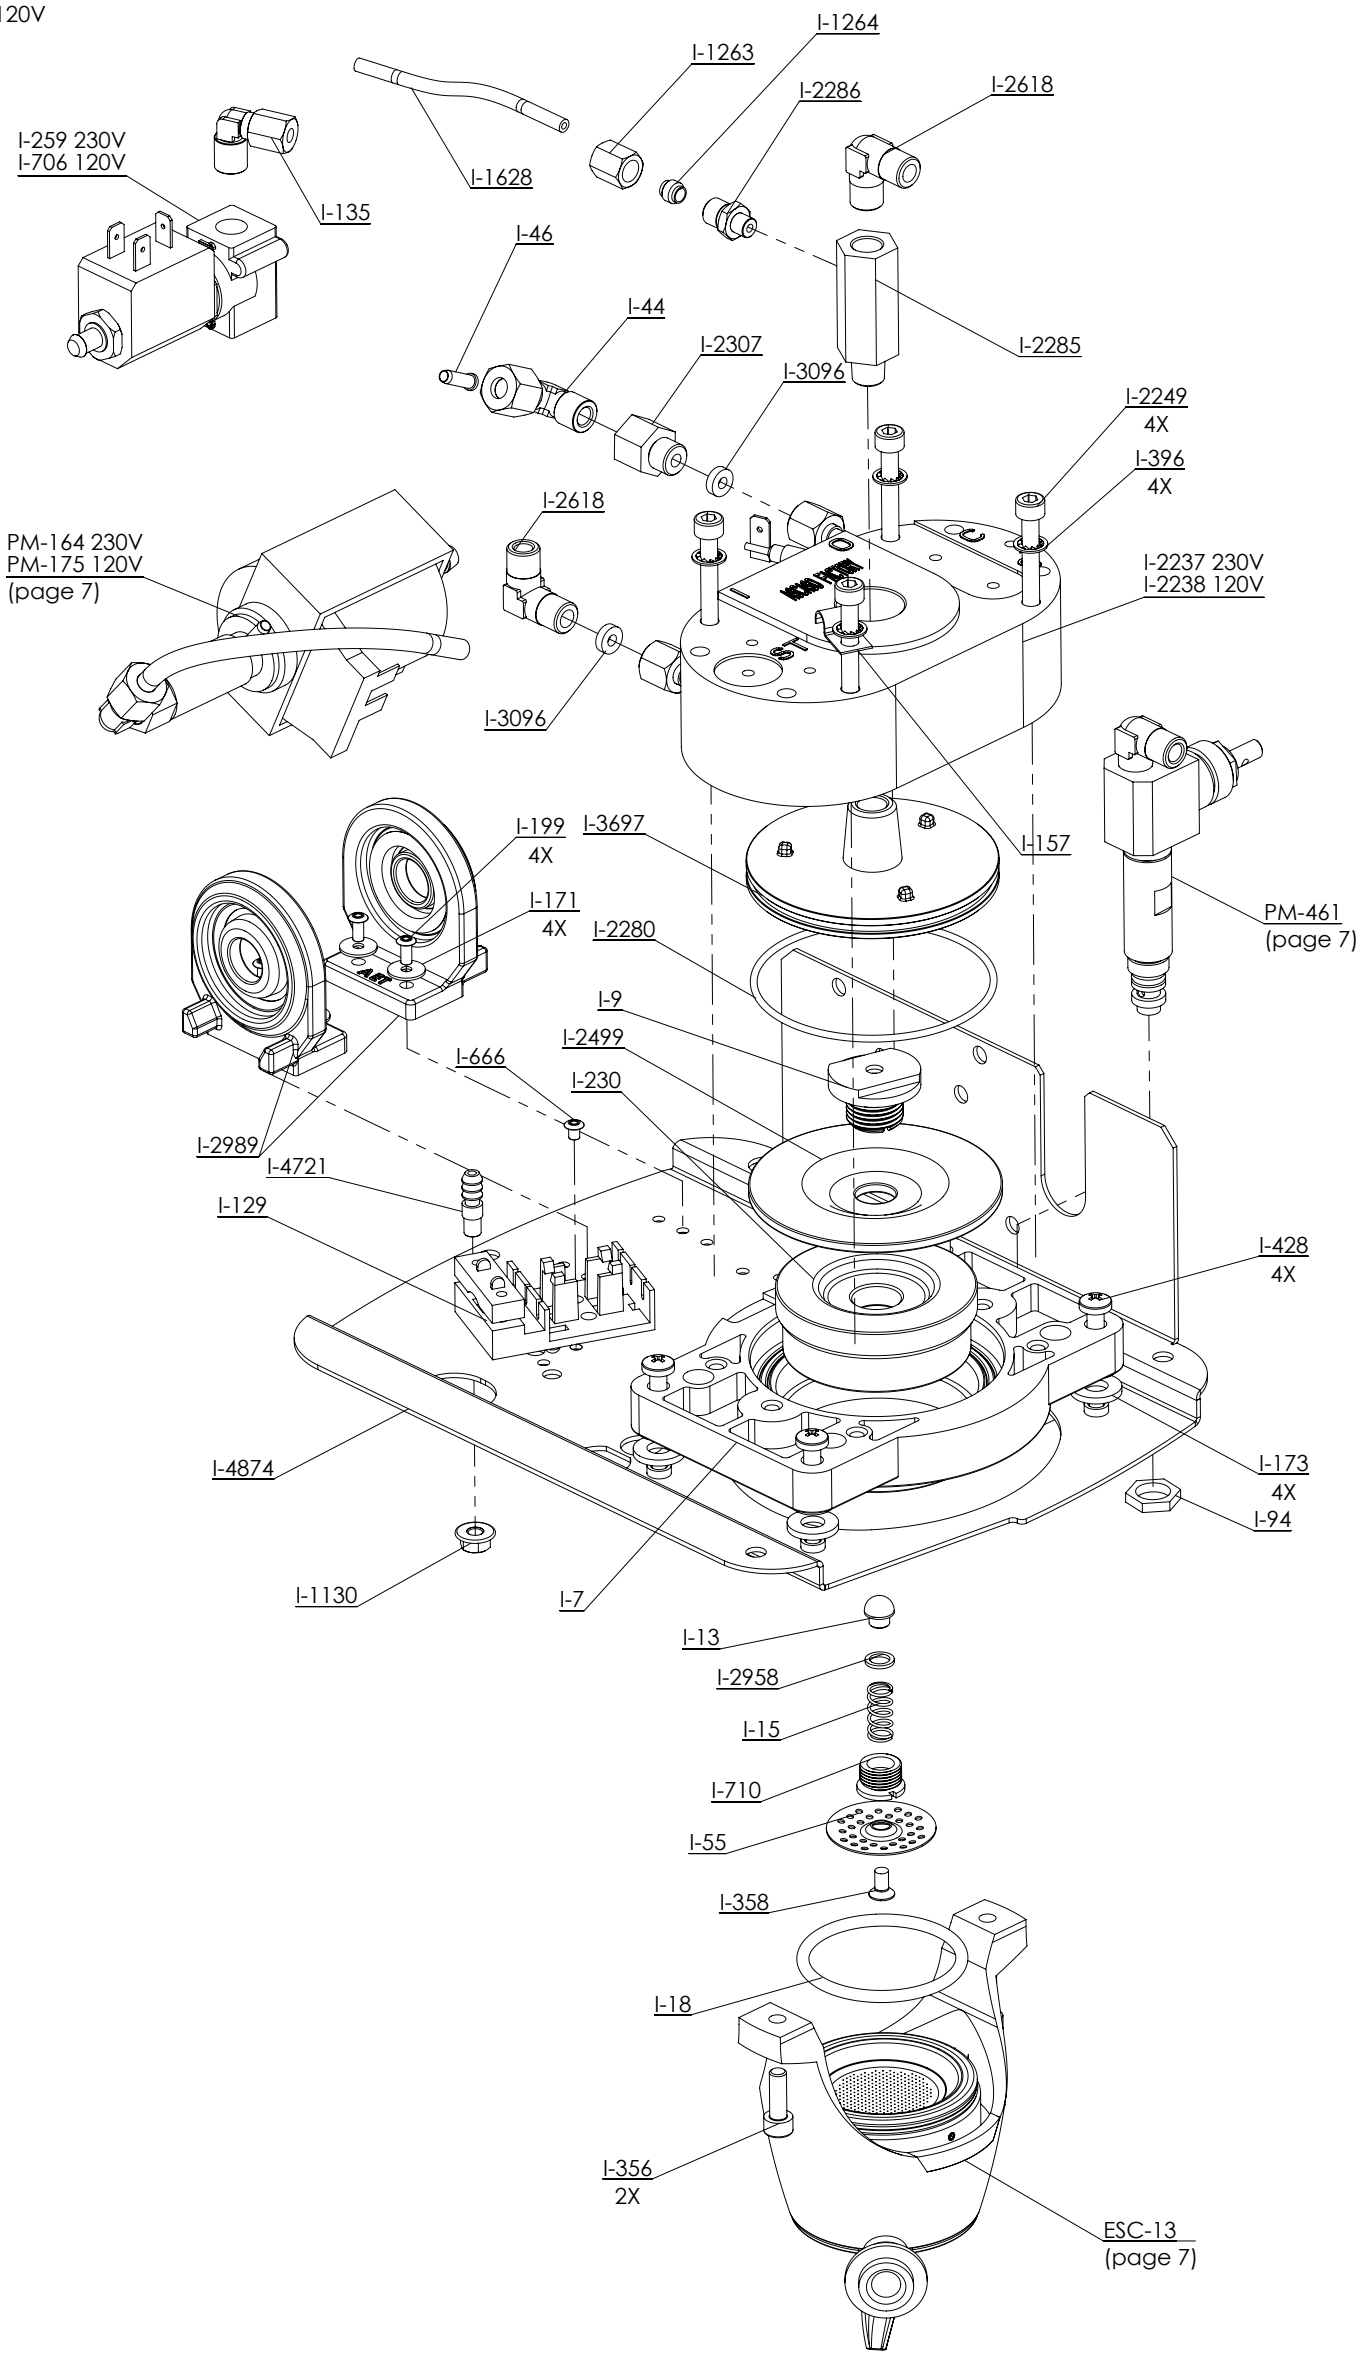

ESC489 - 230V
ESC488 - 120V

ASCASO

ASCASO

ASCASO