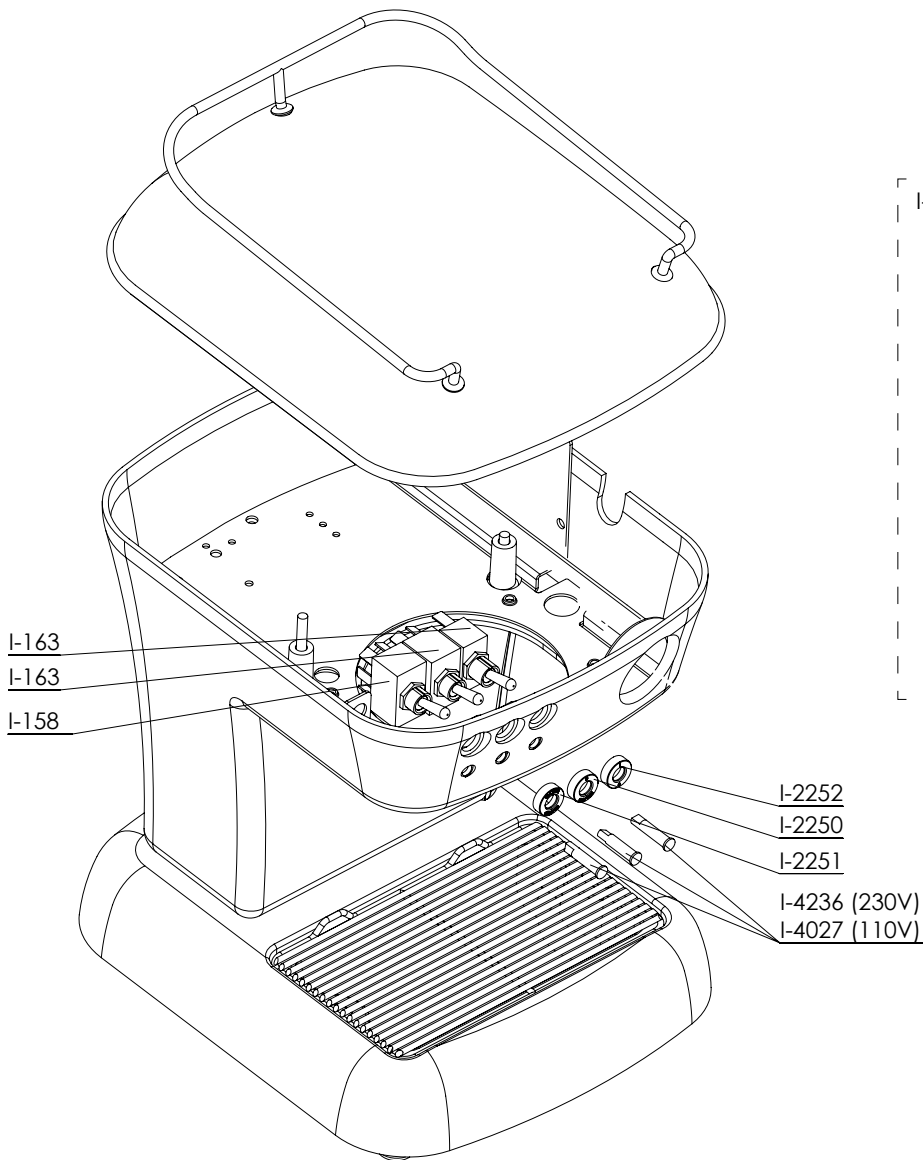

REF.	DESCRIPCIÓN	DESCRIPTION
I..157	BRIDA FIJACION FUSIBLE/TERMOMETRO	FIXING FLANGE
I..158	INTERRUPTOR DREAM BIPOLAR ON-OFF	ON-OFF BIP. SWITCH
I..163	INTERRUPTOR DREAM ON-ON	DREAM ON-ON SWITCH
I..638	TORNILLO SUJECION TERMOMETRO INOX	THERMOMETER SCREW
I..677	SOPORTE TERMOMETRO	THERMOMETER SUPPORT
I..678	ARANDELA DIN9021 M5 INOX	WASHER
I..685	TERMOMETRO DREAM	DREAM THERMOMETER
I..686	TERMOMETRO DREAM CPTO	DREAM ASSEMBLED THERMOMETER
I..765	ANILLO TERMOMETRO	THERMOMETER RING
I.2250	TUERCA INTERRUPTOR DREAM ON/OFF	SWITCH DREAM NUT ON/OFF
I.2251	TUERCA INTERRUPTOR DREAM COFFEE	SWITCH DREAM NUT COFFEE
I.2252	TUERCA INTERRUPTOR DREAM STEAM	SWITCH DREAM NUT STEAM
I.4027	PILOTO BLANCO STEEL 125V UL	WHITE PILOT LIGHT STEEL 110V UL
I.4236	PILOTO BLANCO PID 250V	PILOT WHITE STEEL 250V