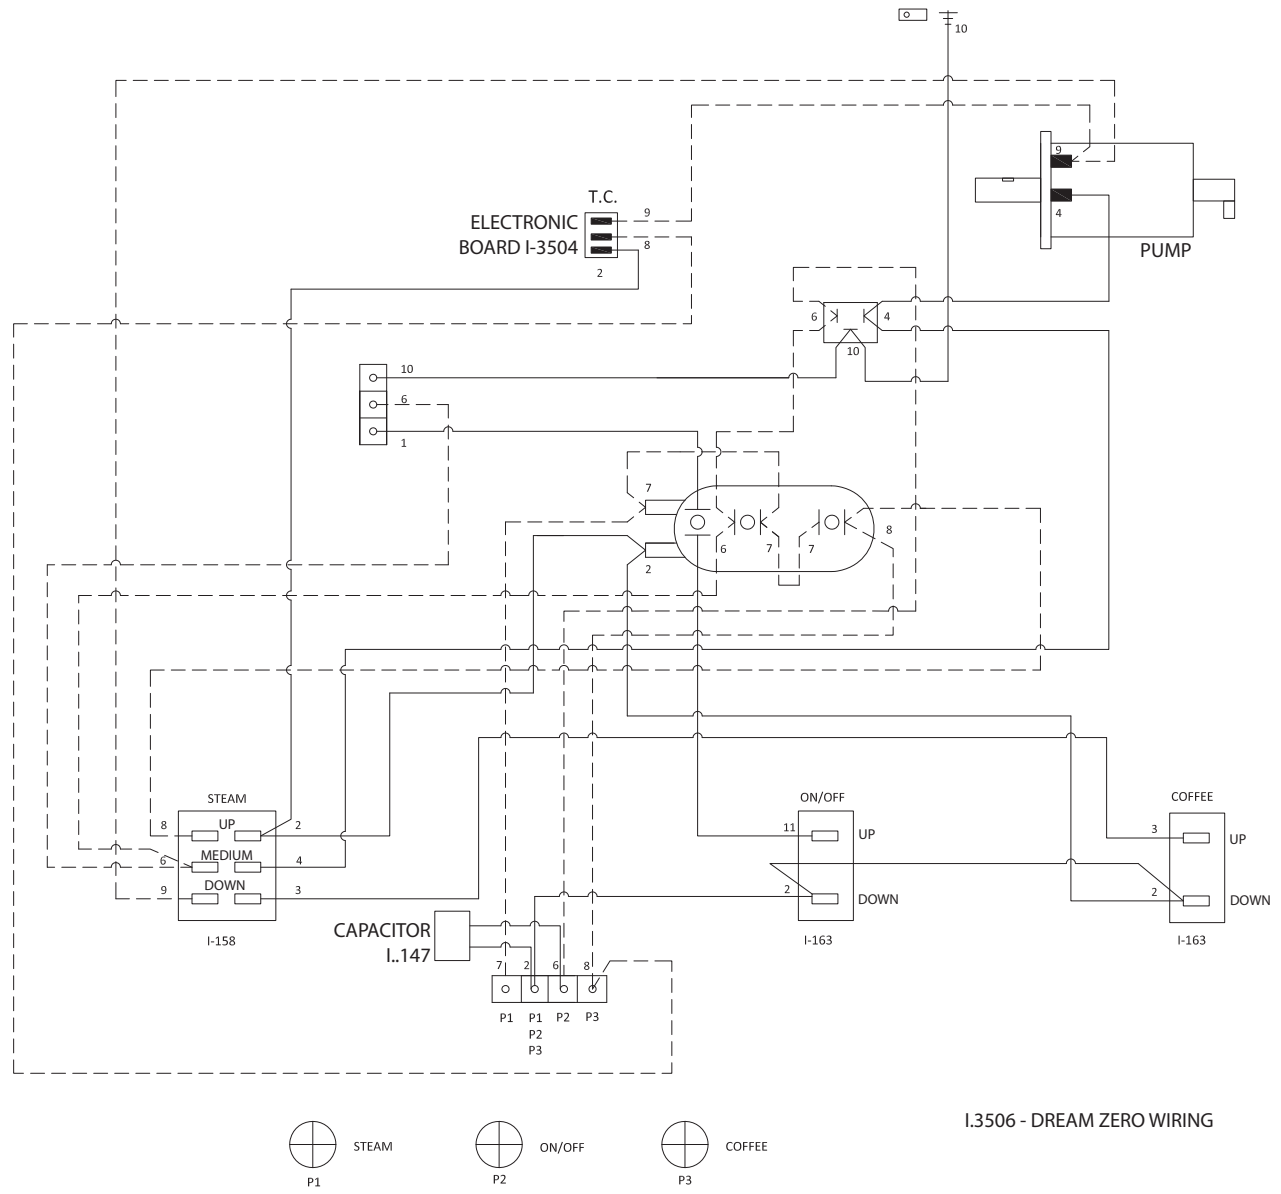

REF.	DESCRIPCIÓN	DESCRIPTION
I..147	CONDENSADOR ENTRADA RED	CAPACITOR
I..158	INTERRUPTOR DREAM BIPOLAR ON-OFF	ON-OFF BIP. SWITCH
I..163	INTERRUPTOR DREAM ON-ON	DREAM ON-ON SWITCH
I.3504	PLACA IMPULSOS INT. INOX. 120V/230V C/RETARDO 65s	PULSE CIRCUIT THERM. INOX 230V/120V WITH DELAY
I.3506	CABLEADO DREAM 2015	DREAM WIRING 2015