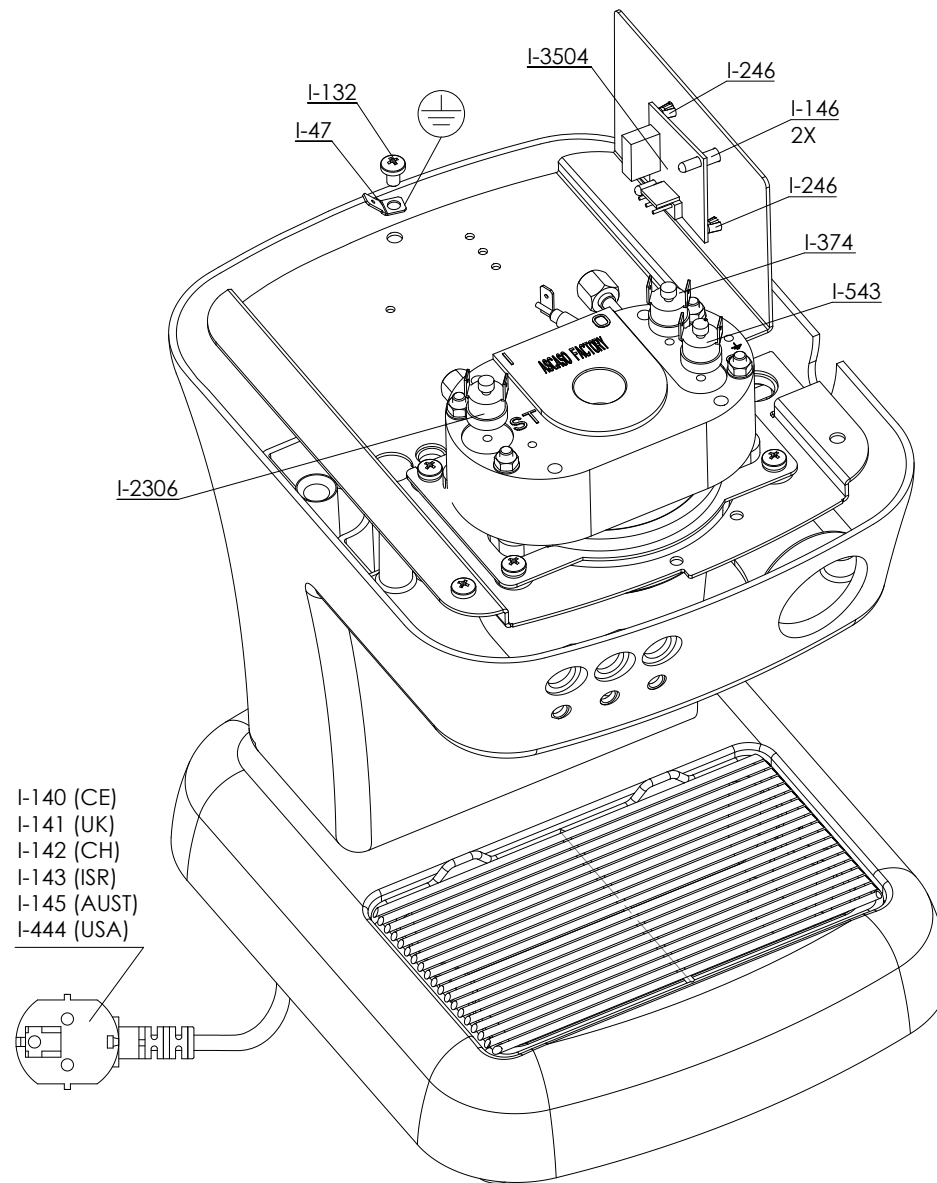

- I-140 (CE)
- I-141 (UK)
- I-142 (CH)
- I-143 (ISR)
- I-145 (AUST)
- I-444 (USA)

REF.	DESCRIPCIÓN	DESCRIPTION
I..47	TERMINAL MASA	TERMINALE
I..132	TORNILLO M5x8 INOX	SCREW
I..140	CABLE RED EUROPEO	WIRING 230v
I..141	CABLE RED UK	WIRING UK
I..142	CABLE RED SUIZA	SWITZERLAND WIRING
I..143	CABLE RED ISRAEL	ISRAEL WIRING
I..145	CABLE RED AUSTRALIA	AUSTRALIAN WIRING
I..146	SOPORTE PLACA ELECTRONICA	THERMOSTAT SUPPORT
I..246	TOPE PLACA ELECTRONICA	ELECTRONIC BOARD STOP
I..374	TERMOSTATO 100°	100° THERMOSTAT
I..444	CABLE RED USA HOME/KAP	USA WIRING (SJTO)
I..543	TERMOSTATO 165° CERAMICO	165° CERAMIC THERMOSTAT
I.2306	TERMOSTATO SEGURIDAD 190°C	SAFETY THERMAL SWITCH 190°C
I.3504	PLACA IMPULSOS INT. INOX. 120V/230V C/RETARDO 65s	PULSE CIRCUIT THERM. INOX 230V/120V WITH DELAY