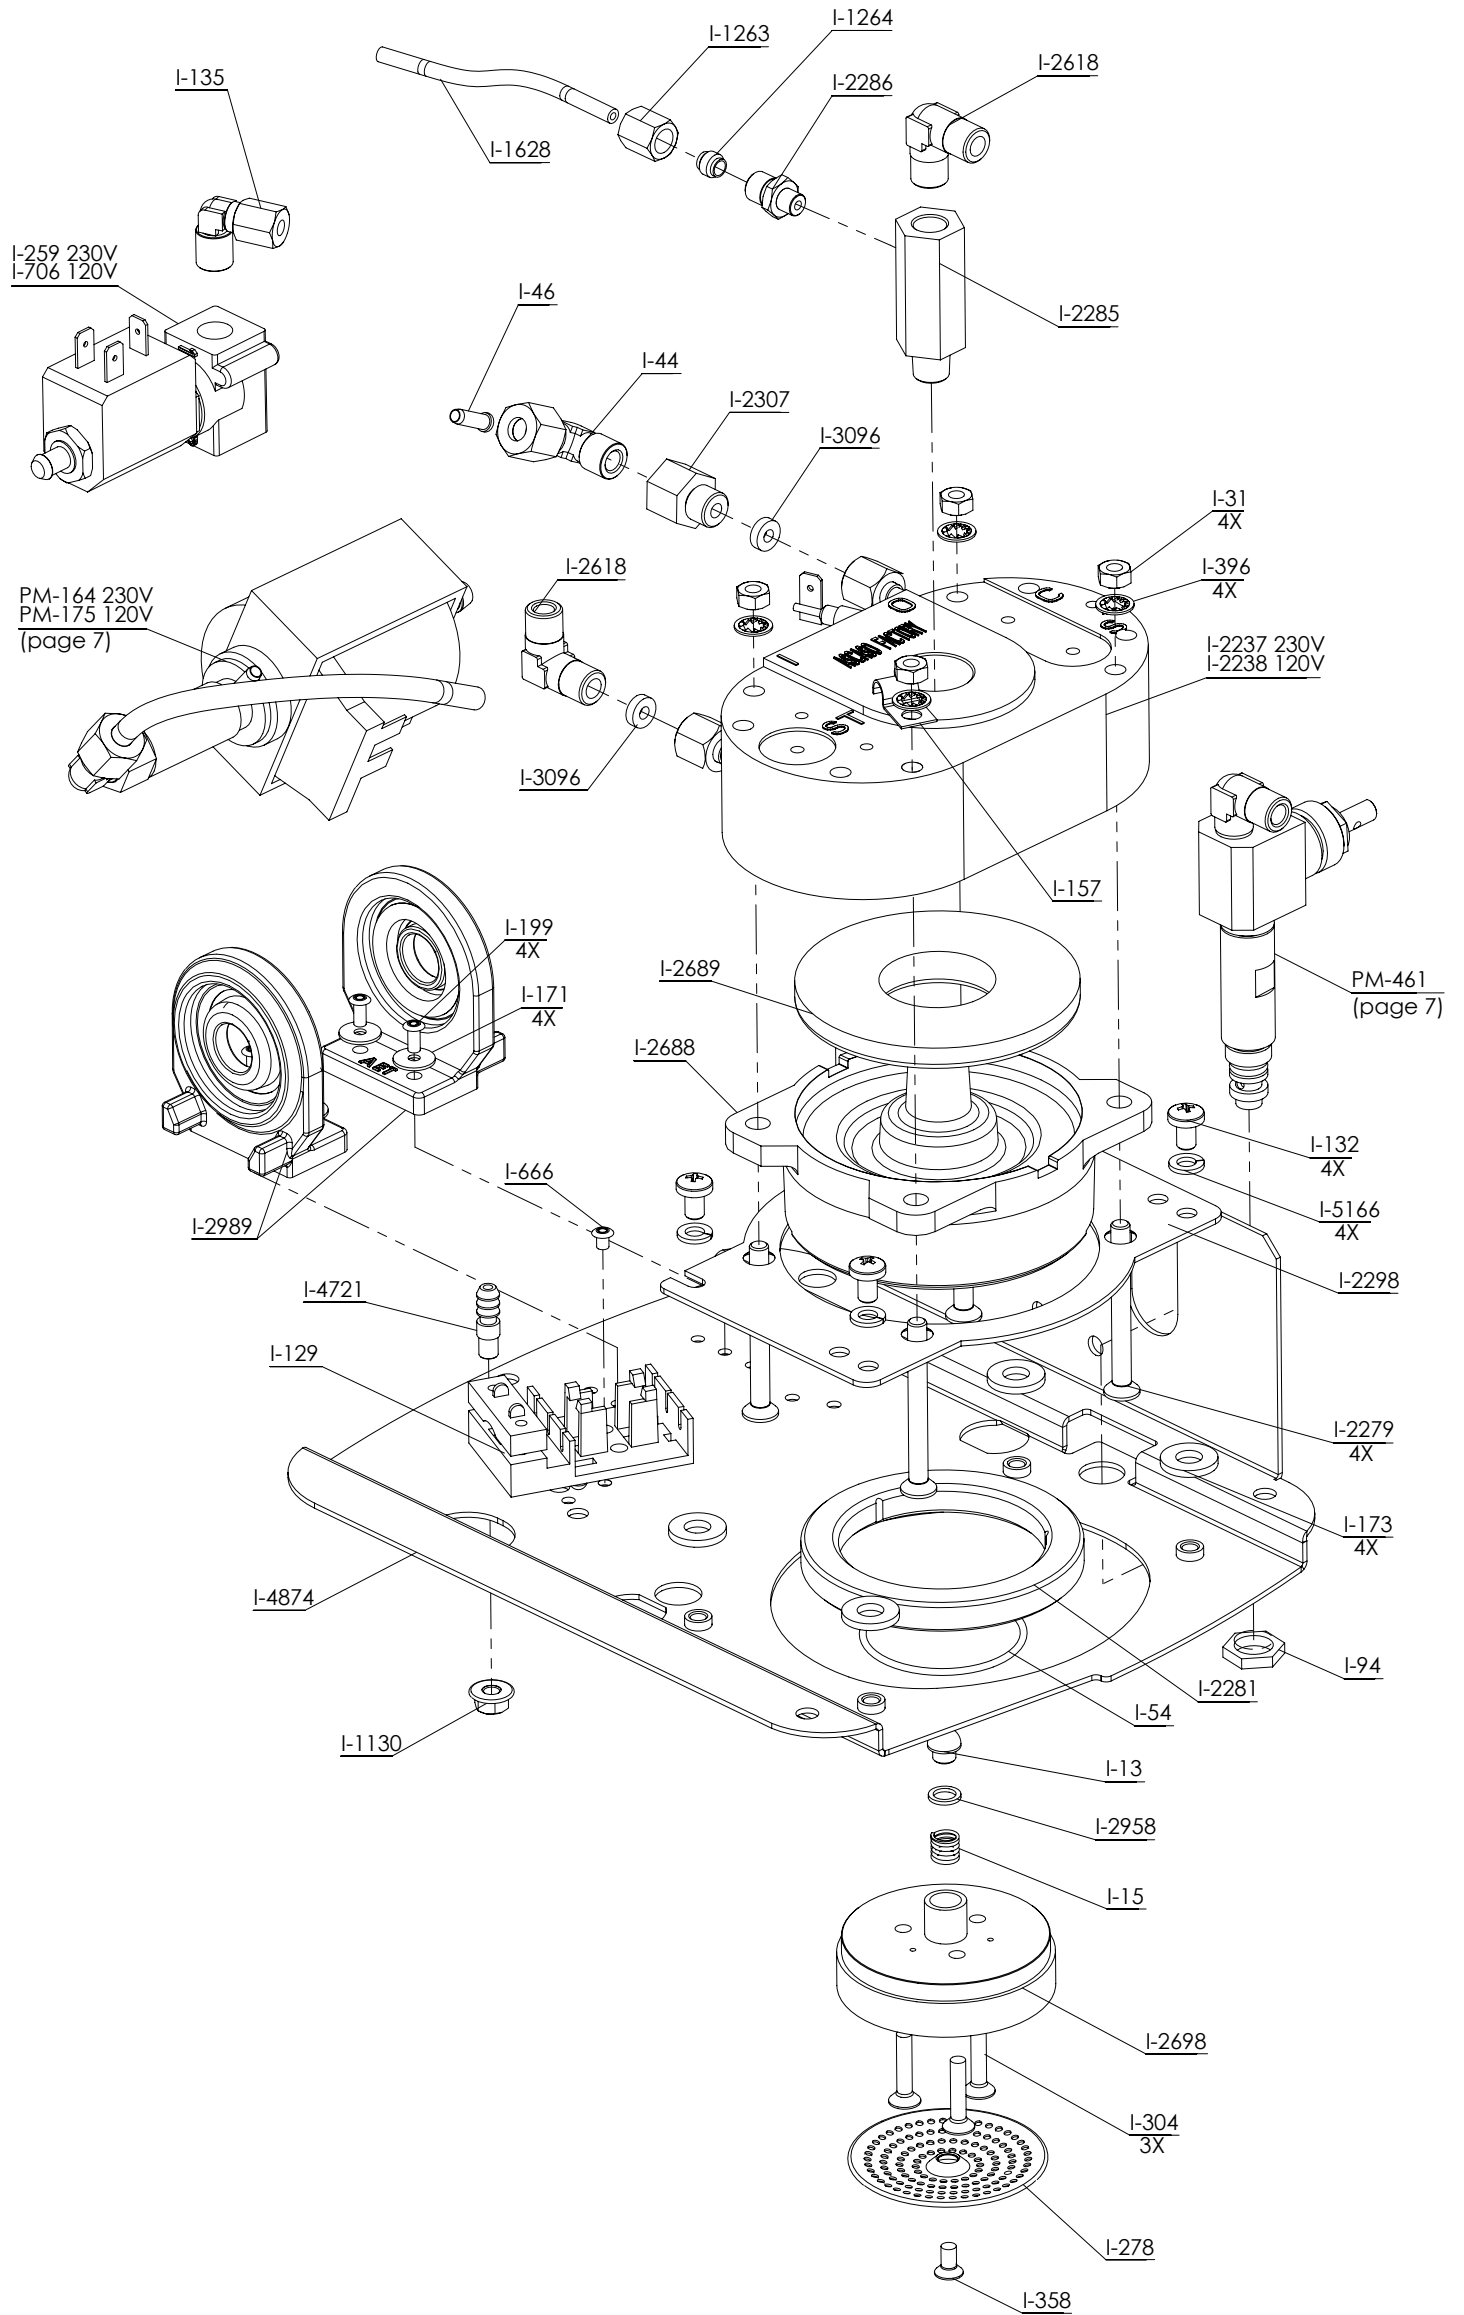

ESC487 - 230V
ESC486 - 120V

ASCASO

ASCASO

ASCASO