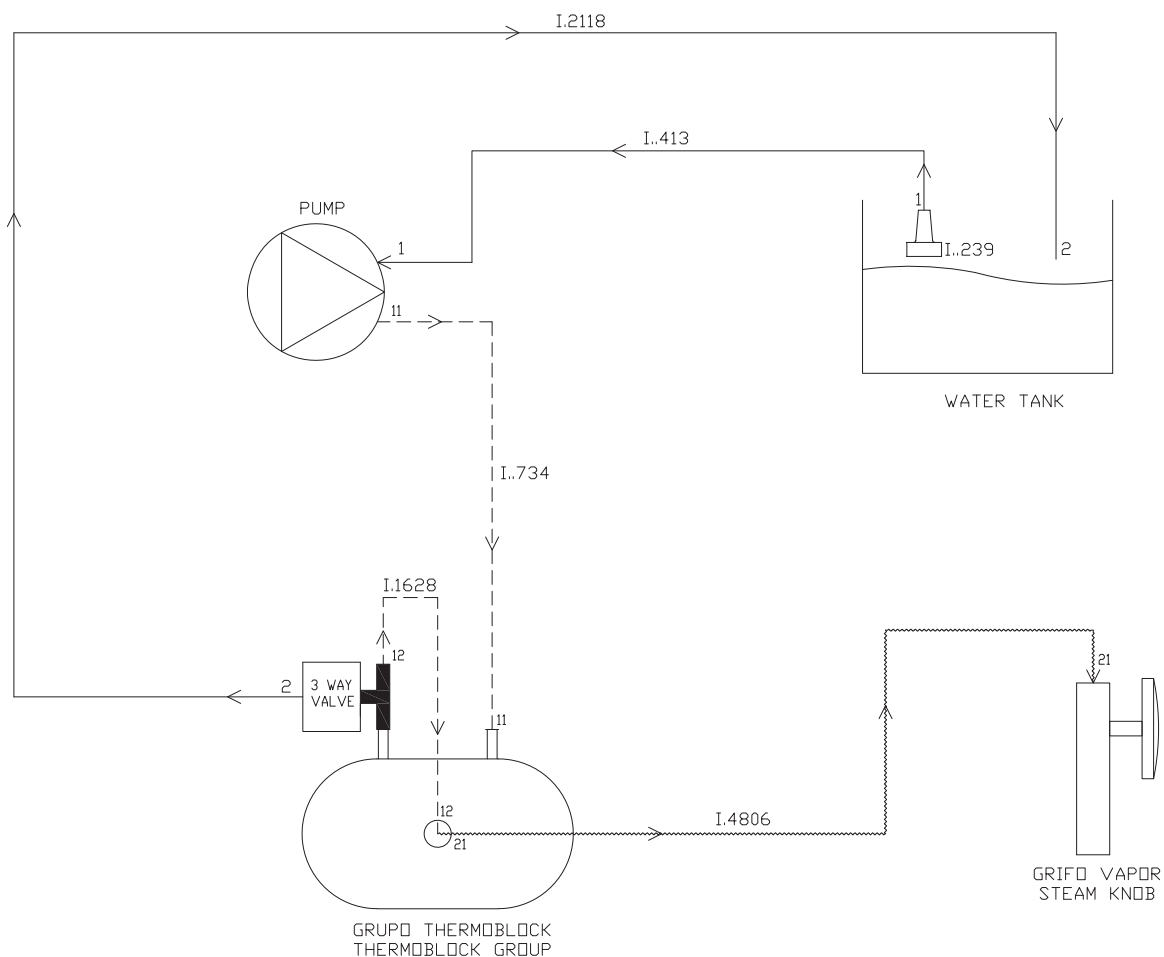

TUBOS SILICONA / SILICONE PIPES
1. I.413 - 5x8 (205mm)
2. I.2118 - 5X8 (160mm)

TUBOS PTFE / PTFE PIPES
11. I.734 - 4x6 (145mm)
12. I.1628 - 2x4 (70mm)

TUBOS INOX / STAINLESS STEEL PIPES
21. I.4806

--- TUBOS TEFLÓN / PTFE PIPES
— TUBOS SILICONA / SILICONE PIPES
..... TUBOS INOX / STAINLESS STEEL PIPES

REF.	DESCRIPCIÓN
I..239	FILTRO
I..413	TUBO SILICONA 5x8 (205mm)
I..734	TUBO TEFLON 4x6 (145mm)
I.1628	TUBO TEFLON 2x4 (70mm)
I.2118	TUBO SILICONA 5X8 (160mm)
I.4806	TUBO VAPOR INOX DREAM

DESCRIPTION
FILTER
SILICONE PIPE 5x8 (205mm)
4x6 (145mm) TEFLON PIPE
TEFLON PIPE 2x4x70 LARGE
SILICONE PIPE 5X8 (160mm)
STAINLESS STEEL STEAM PIPE DREAM