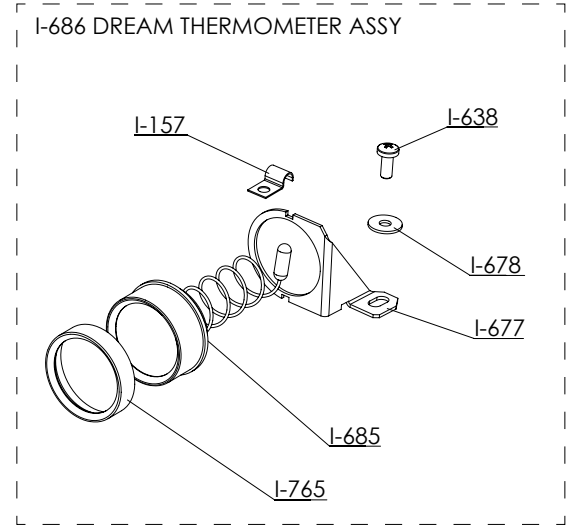

REF.	DESCRIPCIÓN	DESCRIPTION
I..157	BRIDA FIJACION FUSIBLE/TERMOMETRO	FIXING FLANGE
I..158	INTERRUPTOR DREAM BIPOLAR ON-OFF	ON-OFF BIP. SWITCH
I..163	INTERRUPTOR DREAM ON-ON	DREAM ON-ON SWITCH
I..638	TORNILLO SUJECION TERMOMETRO INOX	THERMOMETER SCREW
I..677	SOPORTE TERMOMETRO	THERMOMETER SUPPORT
I..678	ARANDELA DIN9021 M5 INOX	WASHER
I..685	TERMOMETRO DREAM	DREAM THERMOMETER
I..686	TERMOMETRO DREAM CPTO	DREAM ASSEMBLED THERMOMETER
I..765	ANILLO TERMOMETRO	THERMOMETER RING
I.2250	TUERCA INTERRUPTOR DREAM ON/OFF	SWITCH DREAM NUT ON/OFF
I.2251	TUERCA INTERRUPTOR DREAM COFFEE	SWITCH DREAM NUT COFFEE
I.2252	TUERCA INTERRUPTOR DREAM STEAM	SWITCH DREAM NUT STEAM
I.4027	PILOTO BLANCO STEEL 125V UL	WHITE PILOT LIGHT STEEL 110V UL
I.4236	PILOTO BLANCO PID 250V	PILOT WHITE STEEL 250V