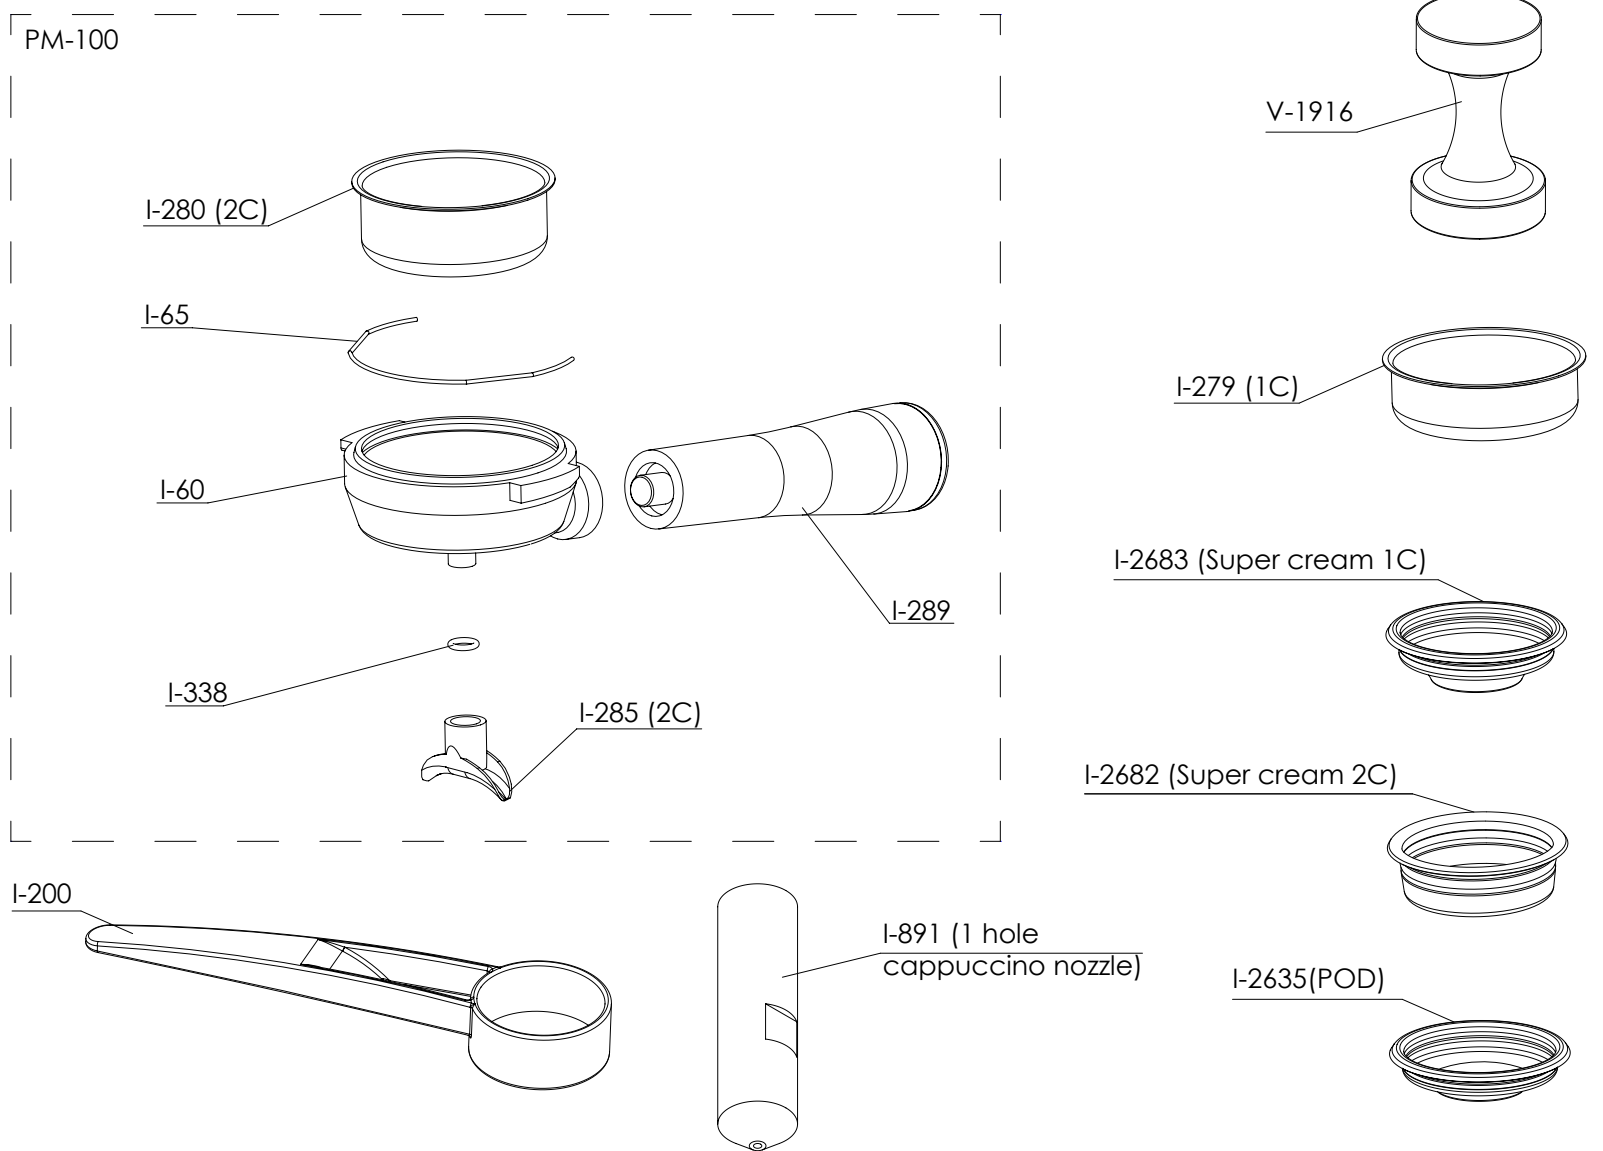

REF.	DESCRIPCIÓN	DESCRIPTION
I..60	PORTA FILTRO MOLIDO	COFFEE GROUND FILTERHOLD.
I..65	ARO RETENCION FILTRO	SPRING FILTER
I..200	CUCHARA MEDIDORA	SPOON
I..279	CACILLO 1 CAFE SOLO MOLIDO	GROUND 1 CUP FILTER
I..280	CACILLO 2 CAFES SOLO MOLIDO	GROUND 2 CUP FILTER
I..285	SALIDA 2 CAFES	2 COFFEE SPOUT
I..289	MANGO PORTAFILTRO NEGRO	HANDLE WHOLE
I..338	TORICA SALIDA CAFE	O-RING
I..891	BOQUILLA CAPUCCINO ROSCADA 1 AGUJERO	NUT CAPPUCCINO NOZZLE
I.2635	FILTRO POD PM 2015	FILTER POD PM 2015
I.2682	FILTRO SUPERCREMA 2C PM 2015	FILTER SUPERCREAM 2C PM 2015
I.2683	FILTRO SUPERCREMA 1C PM 2015	FILTER SUPERCREAM 1C PM 2015
PM.100	PORTAFILTRO VERSATIL 2 CAFES	VERSATILE 2 COFFEES FILTERHOLDER
V.1916	PRENSA CAFE ALUMINIO 57/58mm	ALUMINUM COFFEE TAMPER