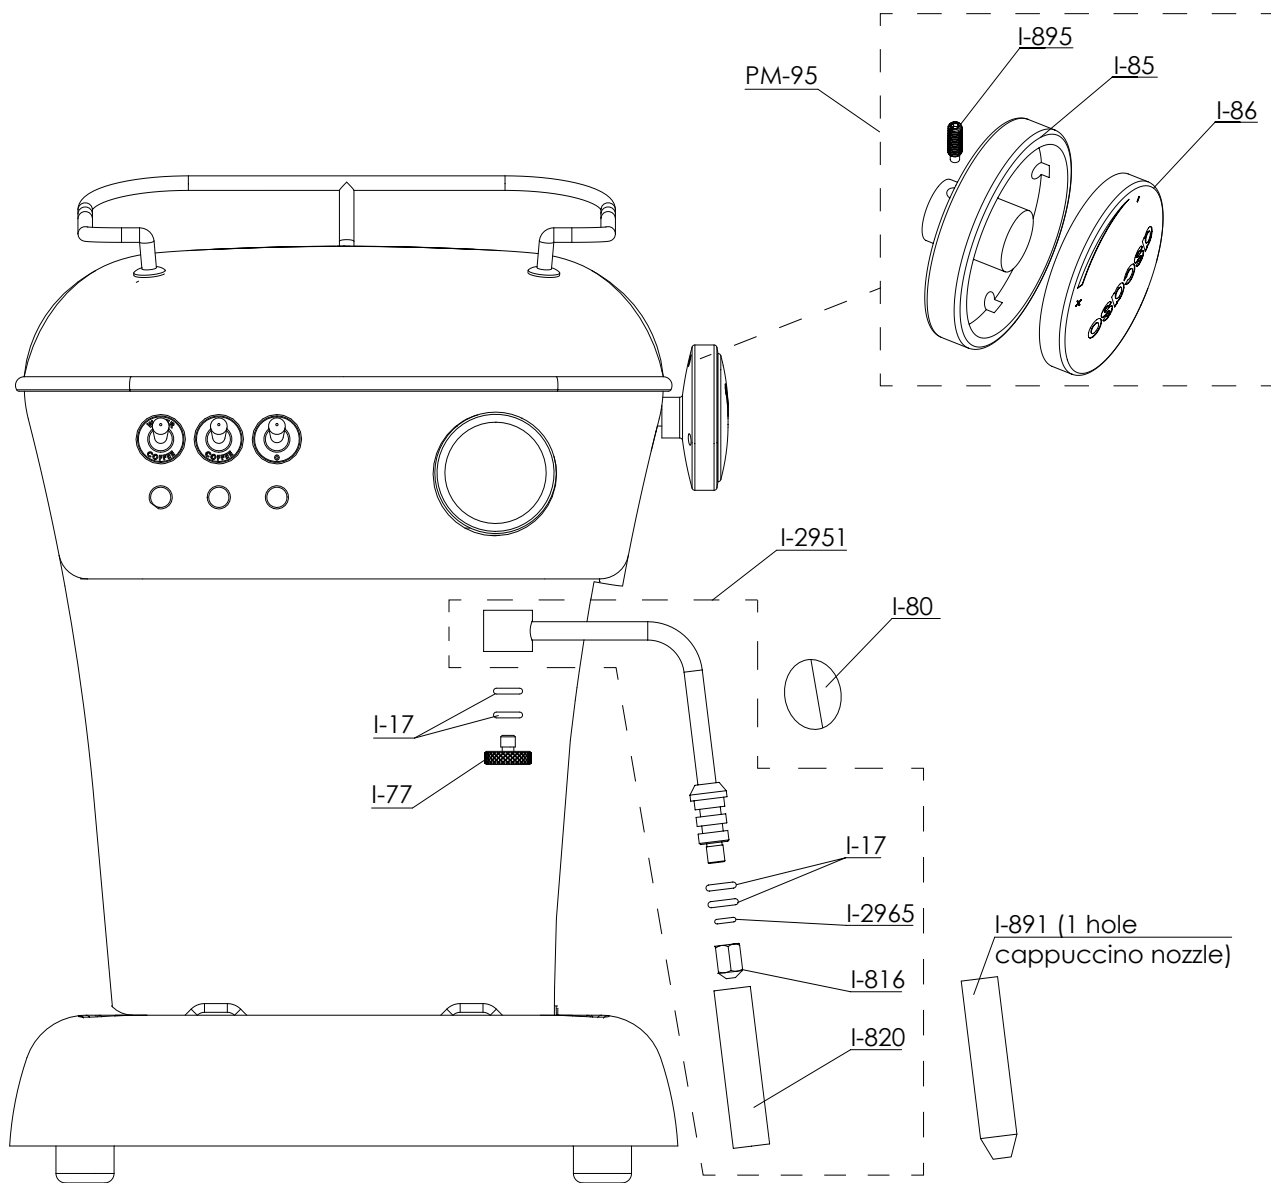

## ESC-13 - FIXED FILTER ASSY

## PM-461 - DREAM TAP

PM-164 - DREAM SS 230V PUMP  
PM-175 - DREAM SS 120V PUMP

REF.	DESCRIPCIÓN
ESC.13	CONJUNTO CALIZ COMPLETO
I...1	BASE PORTA FIJO PULIDO
I...4	SOPORTE MANGO
I...14	CASQUILLO RODADURA
I...17	JUNTA TORICA
I...22	CACILLO CIALDA Nº1
I...39	RODILLO LEVA INOX
I...44	RACOR CODO
I...46	REFUERZO TUBO
I...71	PIPETA ASPIRACION
I...185	PROTECTOR PORTA FIJO
I...292	BOMBA CP4SP PLUS 230/240V 50Hz
I...303	TORICA S-2
I...304	TORNILLO DUCHA INOX
I...734	TUBO TEFLON 4x6 (145mm)
I...867	EMBUDO PLÁSTICO PF
I...868	SALIDA CAFE PLASTICO PF
I...895	TORNILLO FIJACIÓN EMBUDO INOX
I.2618	RACOR CODO 1/8 M-M INOX
I.2720	VASTAGO ALUMINO 2015
I.2721	PIVOTE LEVA INOX 2015
I.2905	ARANDELA SEGURIDAD DIN471 E-10
I.2906	CUERPO GRIFO 2014
I.2909	TUERCA CIERRE GRIFO 2014
I.2949	PROLONGACIÓN GRIFO CORTA 2014
I.3002	RACOR BOMBA
I.4887	EJE GRIFO VAPOR COMPLETO
I.4962	TACO CIERRE GRIFO 2020
I.4969	SOPORTE TACO CIERRE GRIFO 2020
I.5212	LEVA PF COMPLETA 2018
PM.164	BOMBA DREAM PM/PF INOX 230V (+06/2012)
PM.175	BOMBA DREAM PM/PF INOX 120V (+06/2012)
PM.461	GRIFO DREAM 2019

DESCRIPTION
LIMESTONE COMPLETE SET
FIXED FILTERHOLDER BASE
HANDLE SUPPORT
CAP
SILICONE RING
Nº1 POD FILTER
LEVER ROLLER
RL BOIX FITTING
PIPE REINFORCEMENT
90° FITTING
PROTECTOR
230V 50Hz PUMP
S-2 RING
SHOWER SCREW
4x6 (145mm) TEFLON PIPE
PLASTIC FUNNEL PF
COFFEE SPOUT 1 WAY PLASTIC
FUNNEL FIXED SCREW
ELBOW FITTING 1/8 M-M INOX
ALUMINIUM SHAFT 2015
INOX LEVER PIVOT 2015
LOCK RING DIN471 E-10
TAP BODY 2014
TAP LOCKING NUT 2014
TAP EXTENSION
PUMP FITTING
COMPLETE STEAM TAP AXLE
TAP CLOSING PEG 2020
SUPPORT FOR TAP CONNECTOR 2020
CAM FH COMPLETE 2018
PUMP 230V DREAM PM (+06/2012) EP5
PUMP DREAM PM 120V (+06/2012)
TAP DREAM 2019