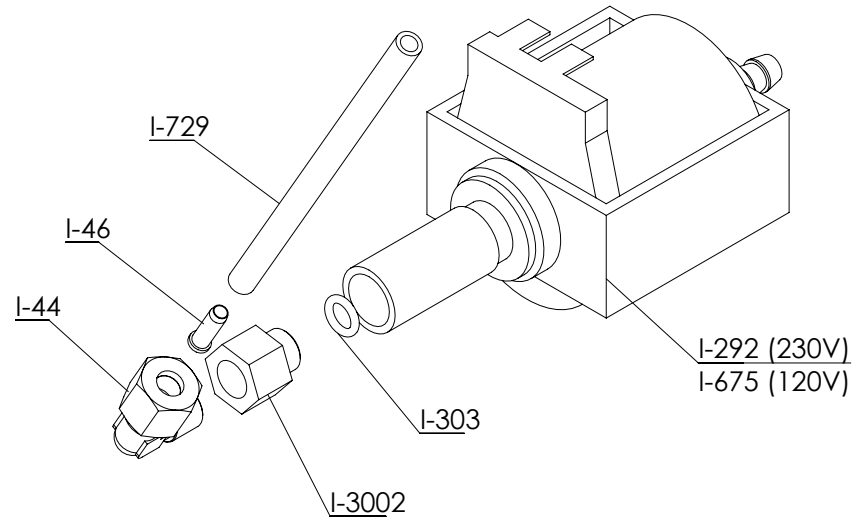

REF.	DESCRIPCIÓN	DESCRIPTION
I...44	RACOR CODO	RL BOX FITTING
I...46	REFUERZO TUBO	PIPE REINFORCEMENT
I..259	ELECTROV. 3 VIAS PASO 1.2 230V 1/8-1/8 0-15BAR	3 WAY SOLENOID
I..292	BOMBA CP4SP PLUS 230/240V 50Hz	230V 50Hz PUMP
I..303	TORICA S-2	S-2 RING
I..675	BOMBA 110/120V 60 Hz	110/120V 60Hz PUMP
I..706	ELECTROVALVULA 3 VIAS PASO 1.2 120V 1/8-1/8 0-15BAR	120V 3 WAYS SOLENOID
I..729	TUBO TEFLON 4x6 (100mm)	4x6 (100mm) TEFLON PIPE
I.2364	RACOR CONTADOR VOLUMETRICO 1/8"-1/8" INOX	FITTING VOLUMETRIC CONTROL 1/8"-1/8"
I.3002	RACOR BOMBA	PUMP FITTING
PM.317	BOMBA DREAM PID 230V	PUMP WHOLE DREAM PID 230V
PM.318	BOMBA DREAM PID 110V	PUMP WHOLE DREAM PID 110V
PM.598	CONJUNTO EV DREAM 230V 2022	SOLENOID DREAM 230V 2022
PM.599	CONJUNTO EV DREAM 120V 2022	SOLENIOD DREAM 120V 2022