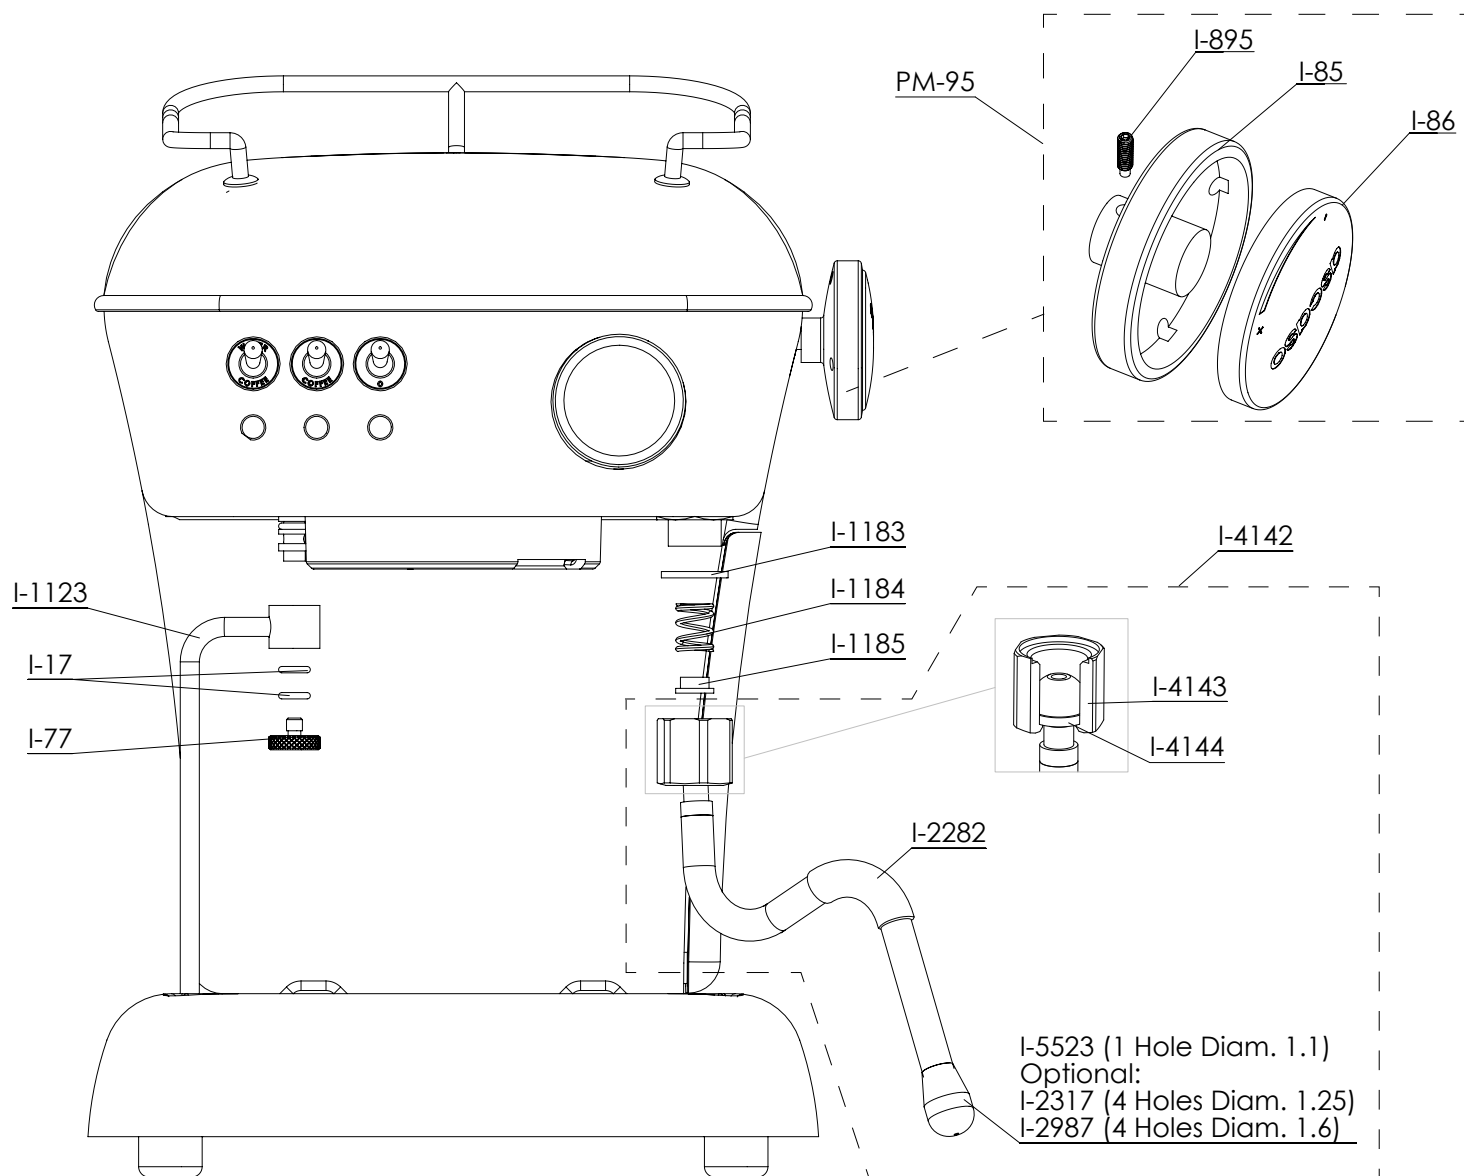

REF.	DESCRIPCIÓN
I...17	JUNTA TORICA
I...77	FIJADOR TUBO VAPOR
I...85	POMO GRIFO NEGRO
I...86	EMBELLECEDOR POMO INOX
I..895	TORNILLO FIJACION EMBUDO INOX
I.1123	TUBO DESCARGA
I.1183	ARANDELA GRIFO AGUA
I.1184	MUELLE GRIFO SALIDA VAPOR-AGUA
I.1185	GUIA MUELLE GRIFO AGUA
I.2282	PROTECTOR TUBO VAPOR INOX BARISTA D.10mm
I.2317	SALIDA VAPOR INOX BARISTA PTFE D.10mm (4xD1.25)
I.2987	SALIDA VAPOR INOX BARISTA PTFE D.10mm (4xD1.6)
I.4142	TUBO VAPOR MD STEEL UNO/DUO PROF PTFE D.10mm
I.4143	TUERCA TUBO VAPOR/AGUA PTFE
I.4144	JUNTA TEFLON TUBO VAPOR/AGUA PTFE
I.5523	SALIDA TUBO VAPOR 1xD1.1mm MD STEEL UNO/DUO PROF PTFE D.10mm
PM..95	POMO NEGRO

DESCRIPTION
SILICONE RING
PIPE STEAM SCREW
HANDLE
INOX HANLE LID
FUNNEL FIXED SCREW
DRAIN PIPE
WATER TAP WASHER
STEAM - WATER OUTLET TAP SPRING
SPRING GUIDE WATER TAP
STEAM TUBE PROTECTOR BARISTA D.10mm
STEAM OUTLET INOX BARISTA PTFE D.10mm (4x1.25)
STEAM OUTLET INOX BARISTA PTFE D.10mm (4x1.6)
UNO/DUO PROF PIPE PTFE D.10mm
NUT STEAM/ WATER PTFE
TEFLON GASKET STEAM/ WATER PTFE
STEAM OUTLET MD STEEL UNO/DUO PROF PTFE D.10mm (D1.1)
BLACK HANDLE