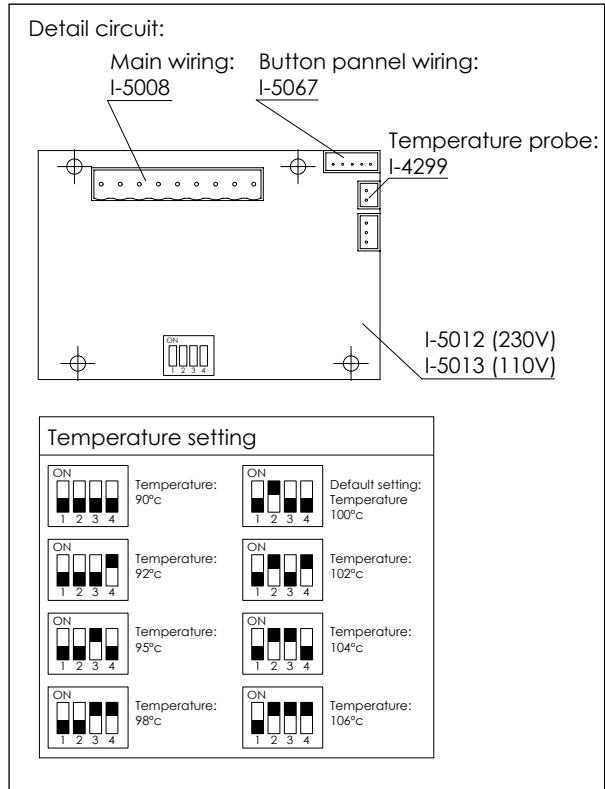

REF.	DESCRIPCIÓN	DESCRIPTION
I...47	TERMINAL MASA	TERMINALE
I..129	RETENEDOR CABLE	TERMINAL WIRING
I..132	TORNILLO M5x8 INOX	SCREW
I..140	CABLE RED EUROPEO	WIRING 230v
I..141	CABLE RED UK	WIRING UK
I..142	CABLE RED SUIZA	SWITZERLAND WIRING
I..143	CABLE RED ISRAEL	ISRAEL WIRING
I..145	CABLE RED AUSTRALIA	AUSTRALIAN WIRING
I..146	SOPORTE PLACA ELECTRONICA	THERMOSTAT SUPPORT
I..444	CABLE RED USA HOME/KAP	USA WIRING (SJTO)
I.3826	TERMOSTATO SEGURIDAD 215°	SAFETY THERMOSTAT 215°
I.4299	SONDA TEMPERATURA INOX PID (M4)	INOX PID TEMPERATURE PROBE (M4)
I.4857	AISLANTE CENTRALITA HOME/STEEL	HOME/STEEL PCB PLASTIC PROTECTOR
I.5008	CABLEADO DREAM TERMOSTATO ELECTRONICO 2020	ELECTRONIC THERMOSTAT WIRING DREAM 2020
I.5012	CIRCUITO MULTIFUNCION 230V. 2020	MULTIFUNCTION CIRCUIT 230V. 2020
I.5013	CIRCUITO MULTIFUNCION 110V. 2020	MULTIFUNCTION CIRCUIT 110V. 2020
I.5067	CABLEADO BOTONERA DREAM ONE	BUTTON PANNEL WIRING DREAM ONE