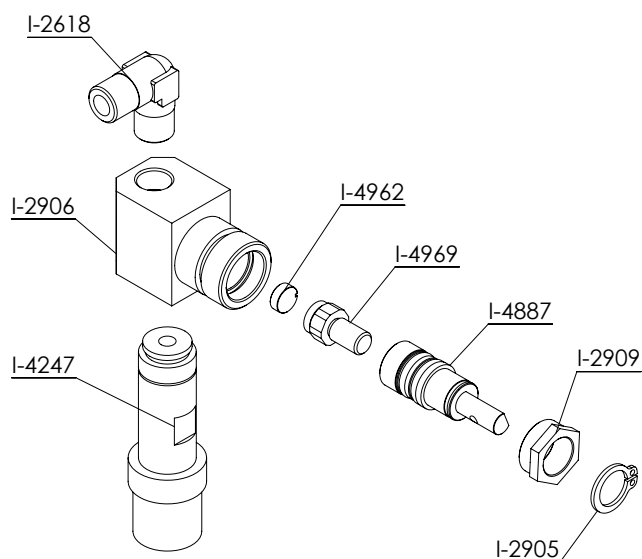

PM-460 - DREAM TAP

REF.	DESCRIPCIÓN	DESCRIPTION
ESC.13	CONJUNTO CALIZ COMPLETO	LIMESTONE COMPLETE SET
I...1	BASE PORTA FIJO PULIDO	FIXED FILTERHOLDER BASE
I...4	SOPORTE MANGO	HANDLE SUPPORT
I...14	CASQUILLO RODADURA	CAP
I...22	CACILLO CIALDA Nº1	Nº1 POD FILTER
I...39	RODILLO LEVA INOX	LEVER ROLLER
I..185	PROTECTOR PORTA FIJO	PROTECTOR
I..304	TORNILLO DUCHA INOX	SHOWER SCREW
I..867	EMBUDO PLÁSTICO PF	PLASTIC FUNNEL PF
I..868	SALIDA CAFE PLASTICO PF	COFFEE SPOUT 1 WAY PLASTIC
I..895	TORNILLO FIJACIÓN EMBUDO INOX	FUNNEL FIXED SCREW
I.2618	RACOR CODO 1/8 M-M INOX	ELBOW FITTING 1/8 M-M INOX
I.2720	VASTAGO ALUMINO 2015	ALUMINIUM SHAFT 2015
I.2721	PIVOTE LEVA INOX 2015	INOX LEVER PIVOT 2015
I.2905	ARANDELA SEGURIDAD DIN471 E-10	LOCK RING DIN471 E-10
I.2906	CUERPO GRIFO 2014	TAP BODY 2014
I.2909	TUERCA CIERRE GRIFO 2014	TAP LOCKING NUT 2014
I.4247	PROLONGACION GRIFO A 3/8"	TAP EXTENSION TO 3/8"
I.4887	EJE GRIFO VAPOR COMPLETO	COMPLETE STEAM TAP AXLE
I.4962	TACO CIERRE GRIFO 2020	TAP CLOSING PEG 2020
I.4969	SOPORTE TACO CIERRE GRIFO 2020	SUPPORT FOR TAP CONNECTOR 2020
I.5212	LEVA PF COMPLETA 2018	CAM FH COMPLETE 2018
PM.460	GRIFO DREAM PID 2019	TAP DREAM PID 2019