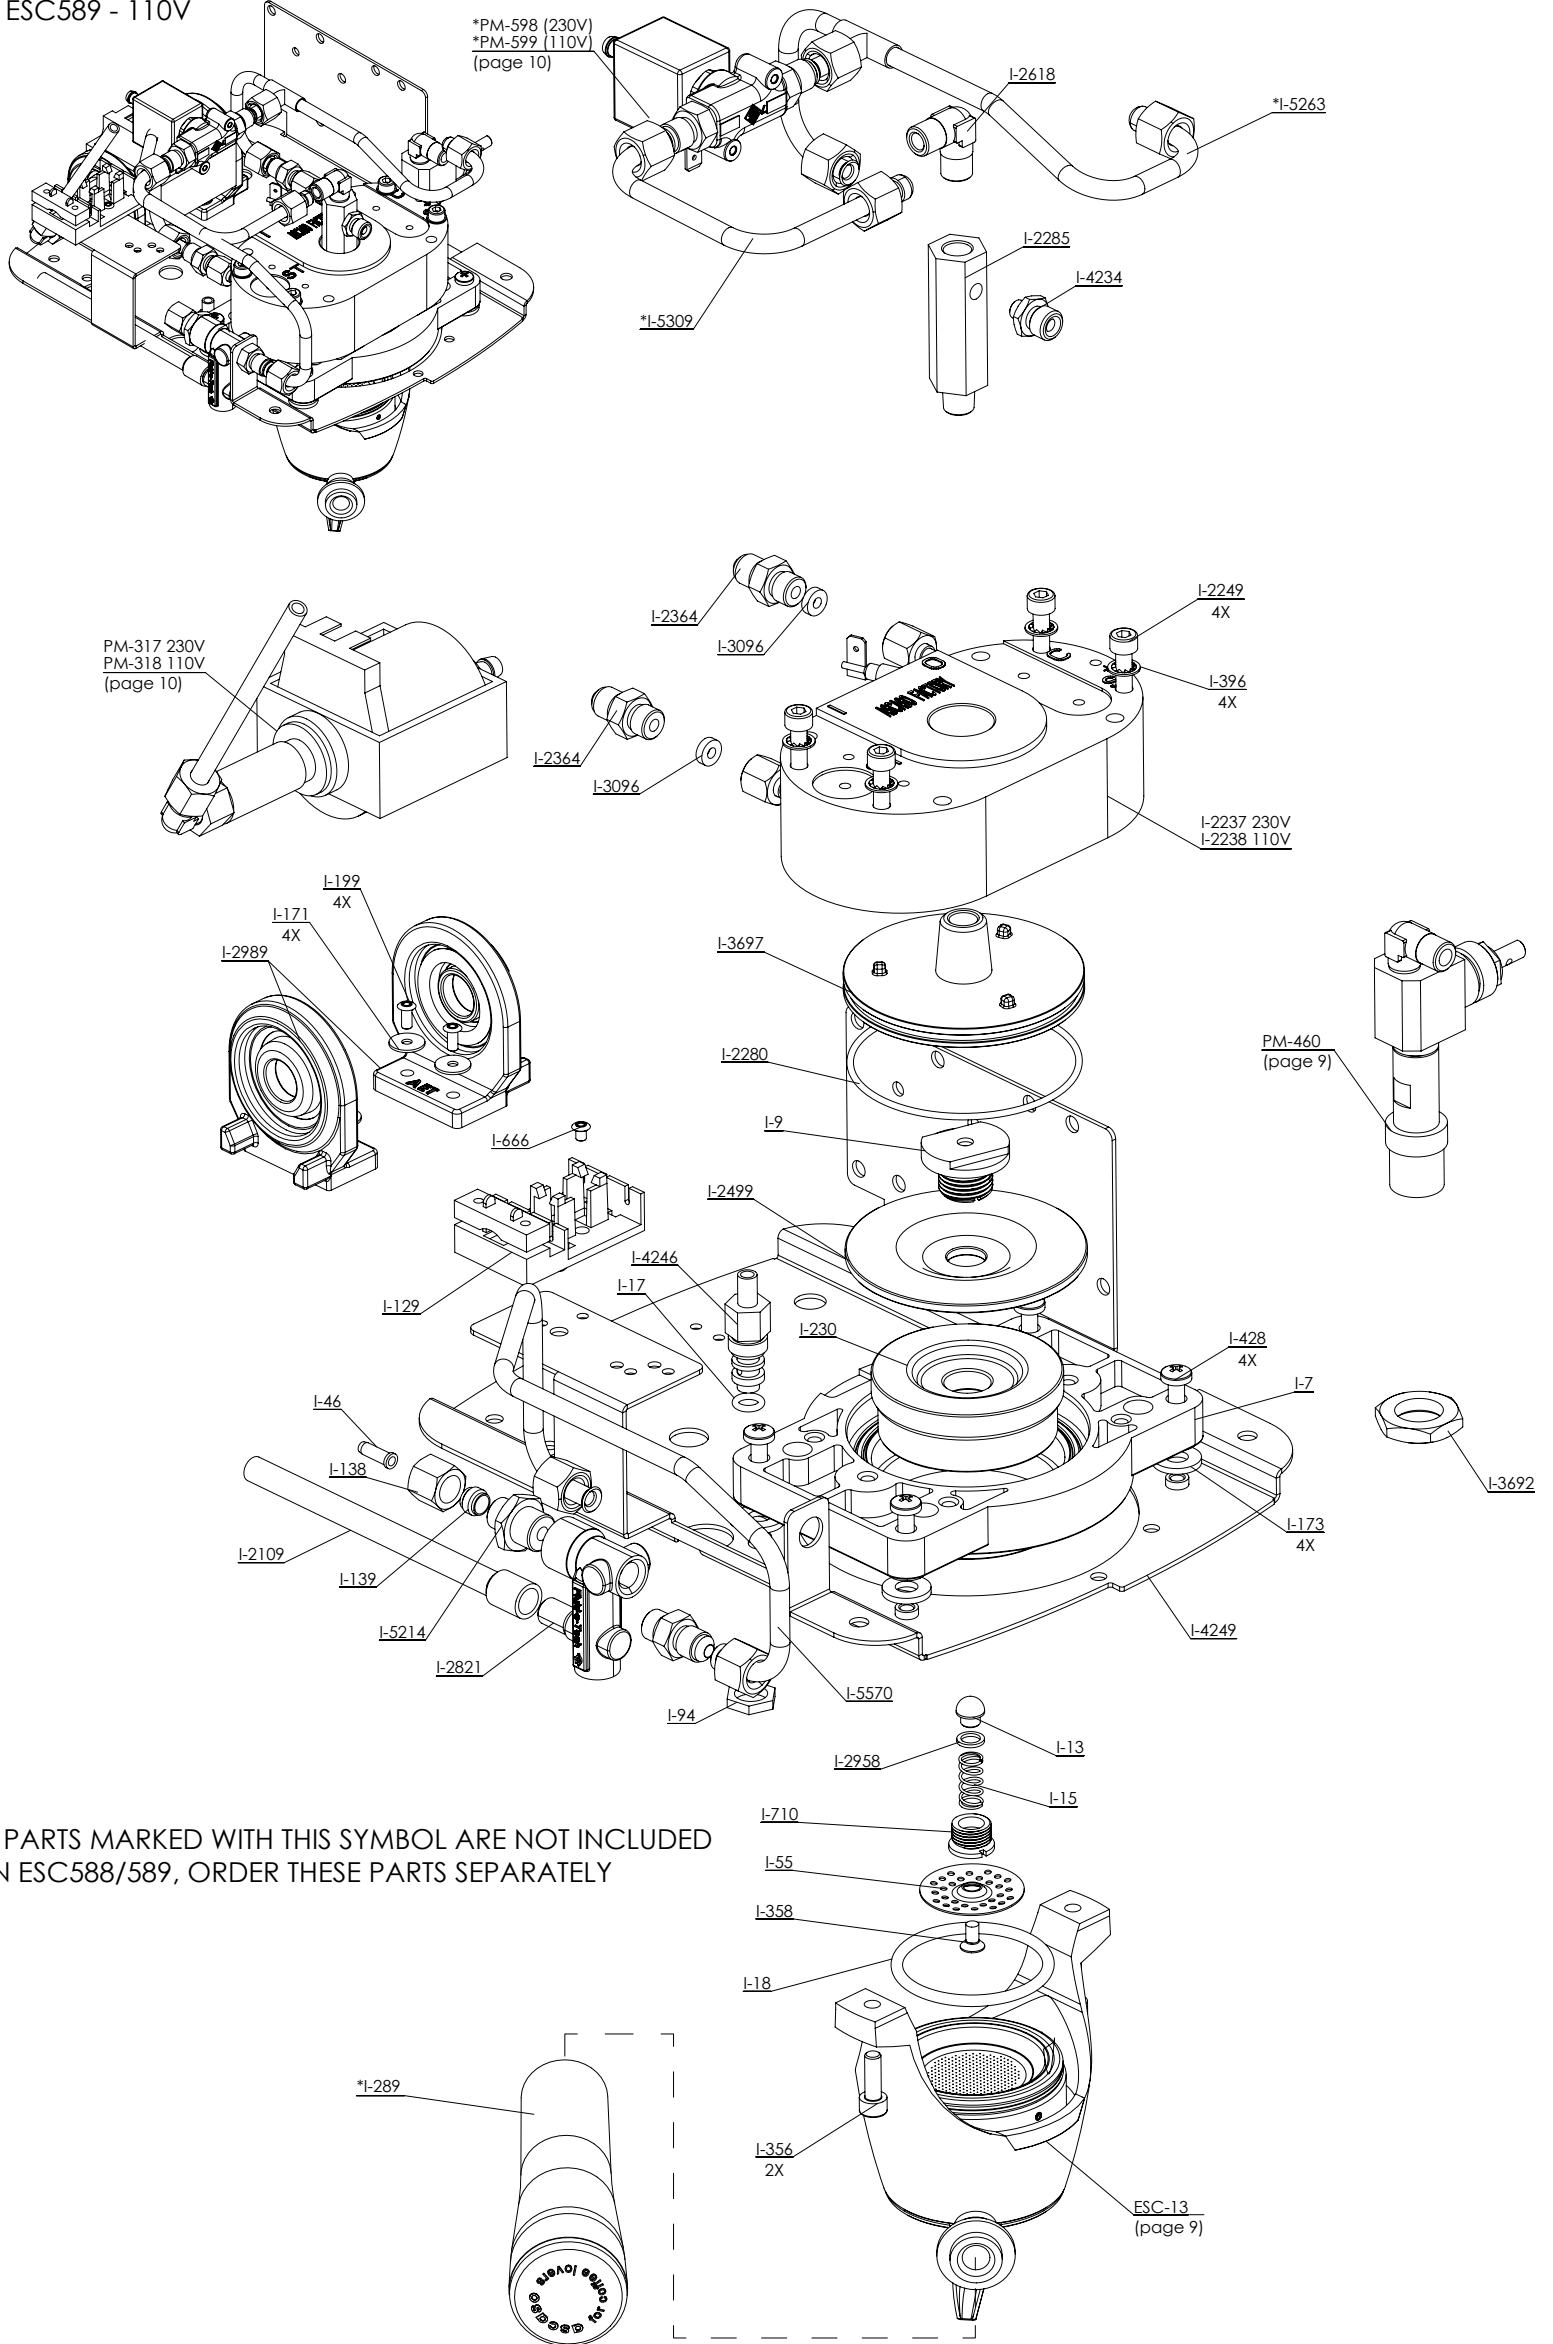

ESC588 - 230V
ESC589 - 110V

* PARTS MARKED WITH THIS SYMBOL ARE NOT INCLUDED IN ESC588/589, ORDER THESE PARTS SEPARATELY