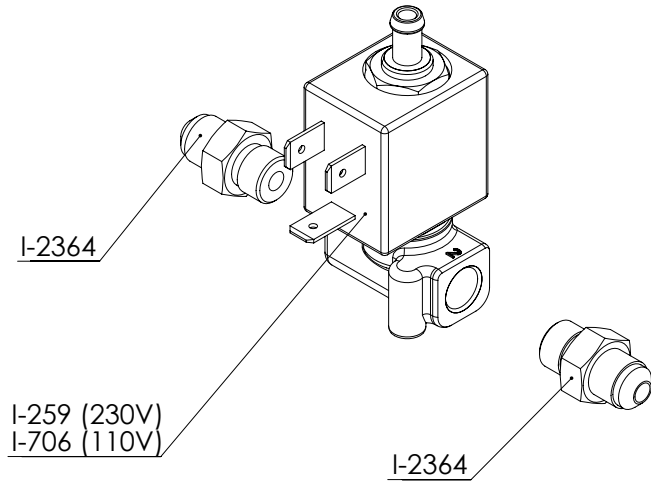

PM-598 - SOLENOID VALVE 230V
PM-599 - SOLENOID VALVE 120V

PM-317 - DREAM PUMP 230V
PM-318 - DREAM PUMP 120V