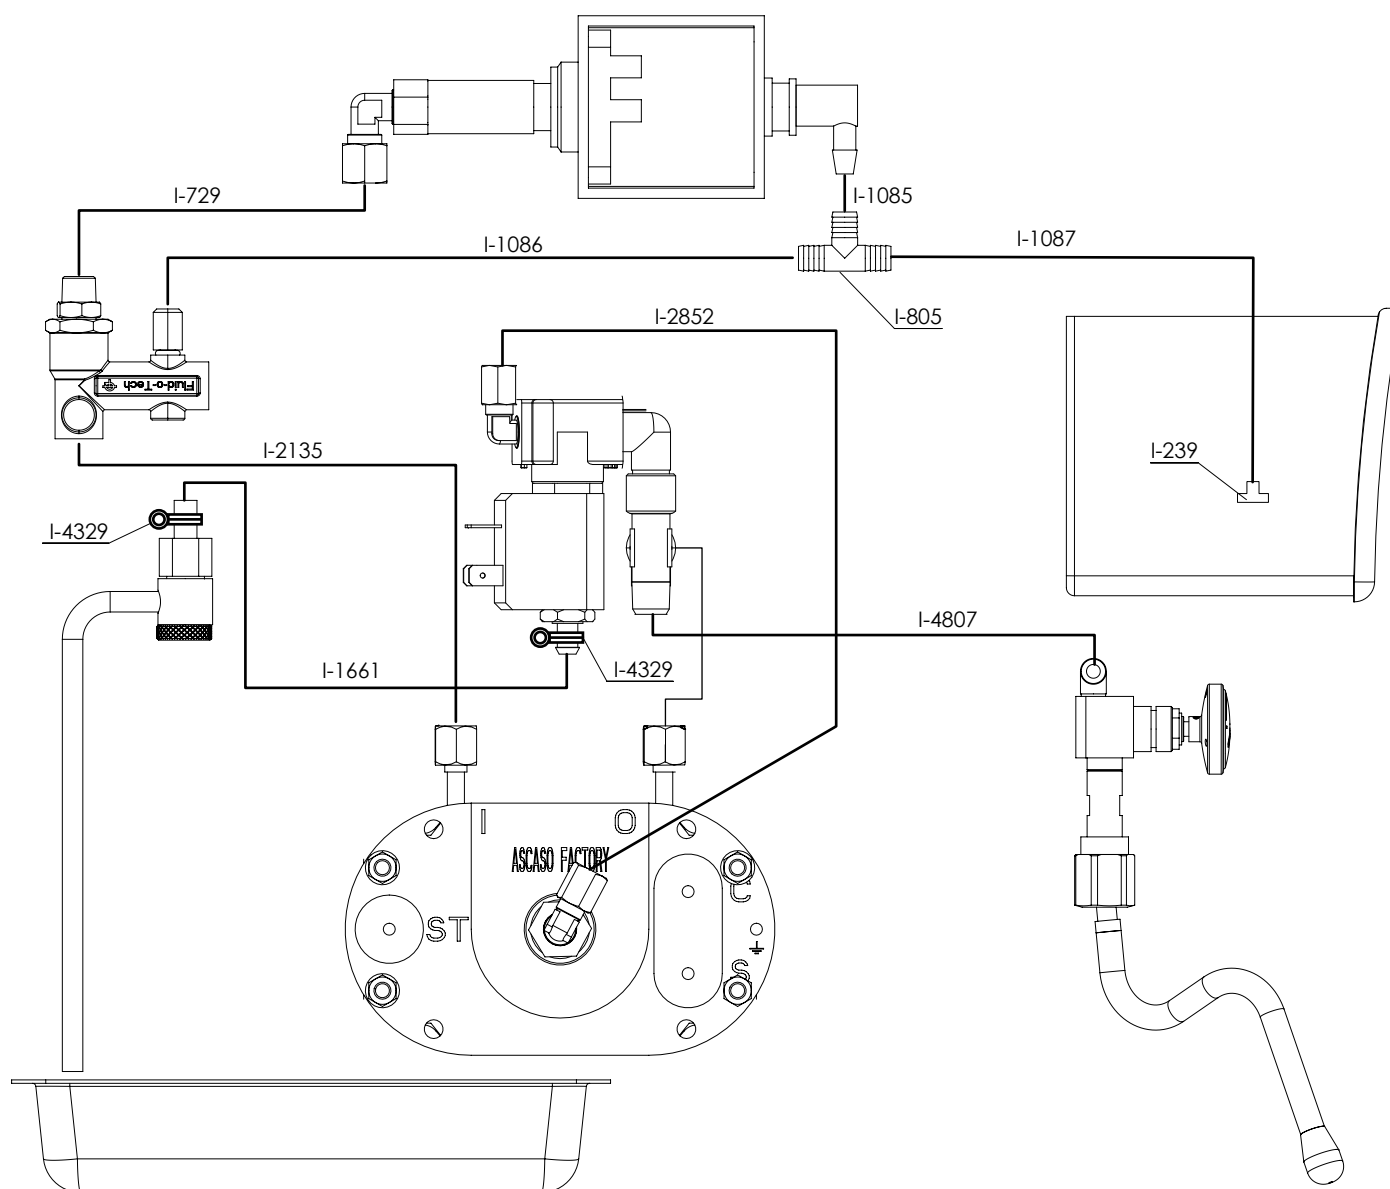

TUBOS SILICONA / SILICONE PIPES

1. I.1087 - 5X8 (300mm)
 2. I.1085 - 5X8 (100mm)
 3. I.2109 - 5X8 (120mm)
 4. I.1661 - 5X8 (130mm)

TUBOS PTFE / PTFE PIPES

11. I.729 - 4x6 (100mm)

TUBOS COBRE / COPPER PIPES

21. I.5309
 22. I-5263
 23. I-5258 (versatile)
 I.5570 (fixed filter)

REF.	DESCRIPCIÓN	DESCRIPTION
I..239	FILTRO	FILTER
I..729	TUBO TEFLON 4x6 (100mm)	4x6 (100mm) TEFLON PIPE
I..805	RACOR T TUBOS	FITTING T
I.1085	TUBO SILICONA 5X8 (100mm)	SILICONE PIPE 5X8 (100mm)
I.1087	TUBO SILICONA 5X8 (300mm)	SILICONE PIPE 5X8 (300mm)
I.1661	TUBO SILICONA 5X8 (130mm)	SILICONE PIPE 5X8 (130mm)
I.2109	TUBO SILICONA 5X8 (120mm)	SILICONE PIPE 5X8 (120mm)
I.5258	TUBO COBRE OPV DREAM VERSATIL	DREAM VERSATILE OPV COPPER PIPE
I.5263	TUBO COBRE DISTRIBUIDOR DREAM PID	DREAM PID DISTRIBUTOR COPPER PIPE
I.5309	TUBO COBRE SALIDA CAFE DREAM PID	DREAM PID COFFEE OUTLET COPPER PIPE
I.5570	TUBO COBRE OPV DREAM PF	DREAM PF OPV COPPER PIPE

REF.	DESCRIPCIÓN	DESCRIPTION
I..239	FILTRO	FILTER
I..729	TUBO TEFLON 4x6 (100mm)	4x6 (100mm) TEFLON PIPE
I..805	RACOR T TUBOS	FITTING T
I.1085	TUBO SILICONA 5X8 (100mm)	SILICONE PIPE 5X8 (100mm)
I.1086	TUBO SILICONA 5X8 (150mm)	SILICONE PIPE 5X8 (150mm)
I.1087	TUBO SILICONA 5X8 (300mm)	SILICONE PIPE 5X8 (300mm)
I.1661	TUBO SILICONA 5X8 (130mm)	SILICONE PIPE 5X8 (130mm)
I.2135	TUBO TEFLON 4x6x350	TEFLON PIPE 4x6x350
I.2852	TUBO TEFLON 2x4 (240mm)	TEFLON PIPE 2x4 (240mm)
I.4329	ABRAZADERA DE ALAMBRE TUBO 8MM	WIRE CLAMP FOR TUBE 8MM
I.4807	TUBO VAPOR INOX DREAM PID	STAINLESS STEEL STEAM PIPE DREAM PID