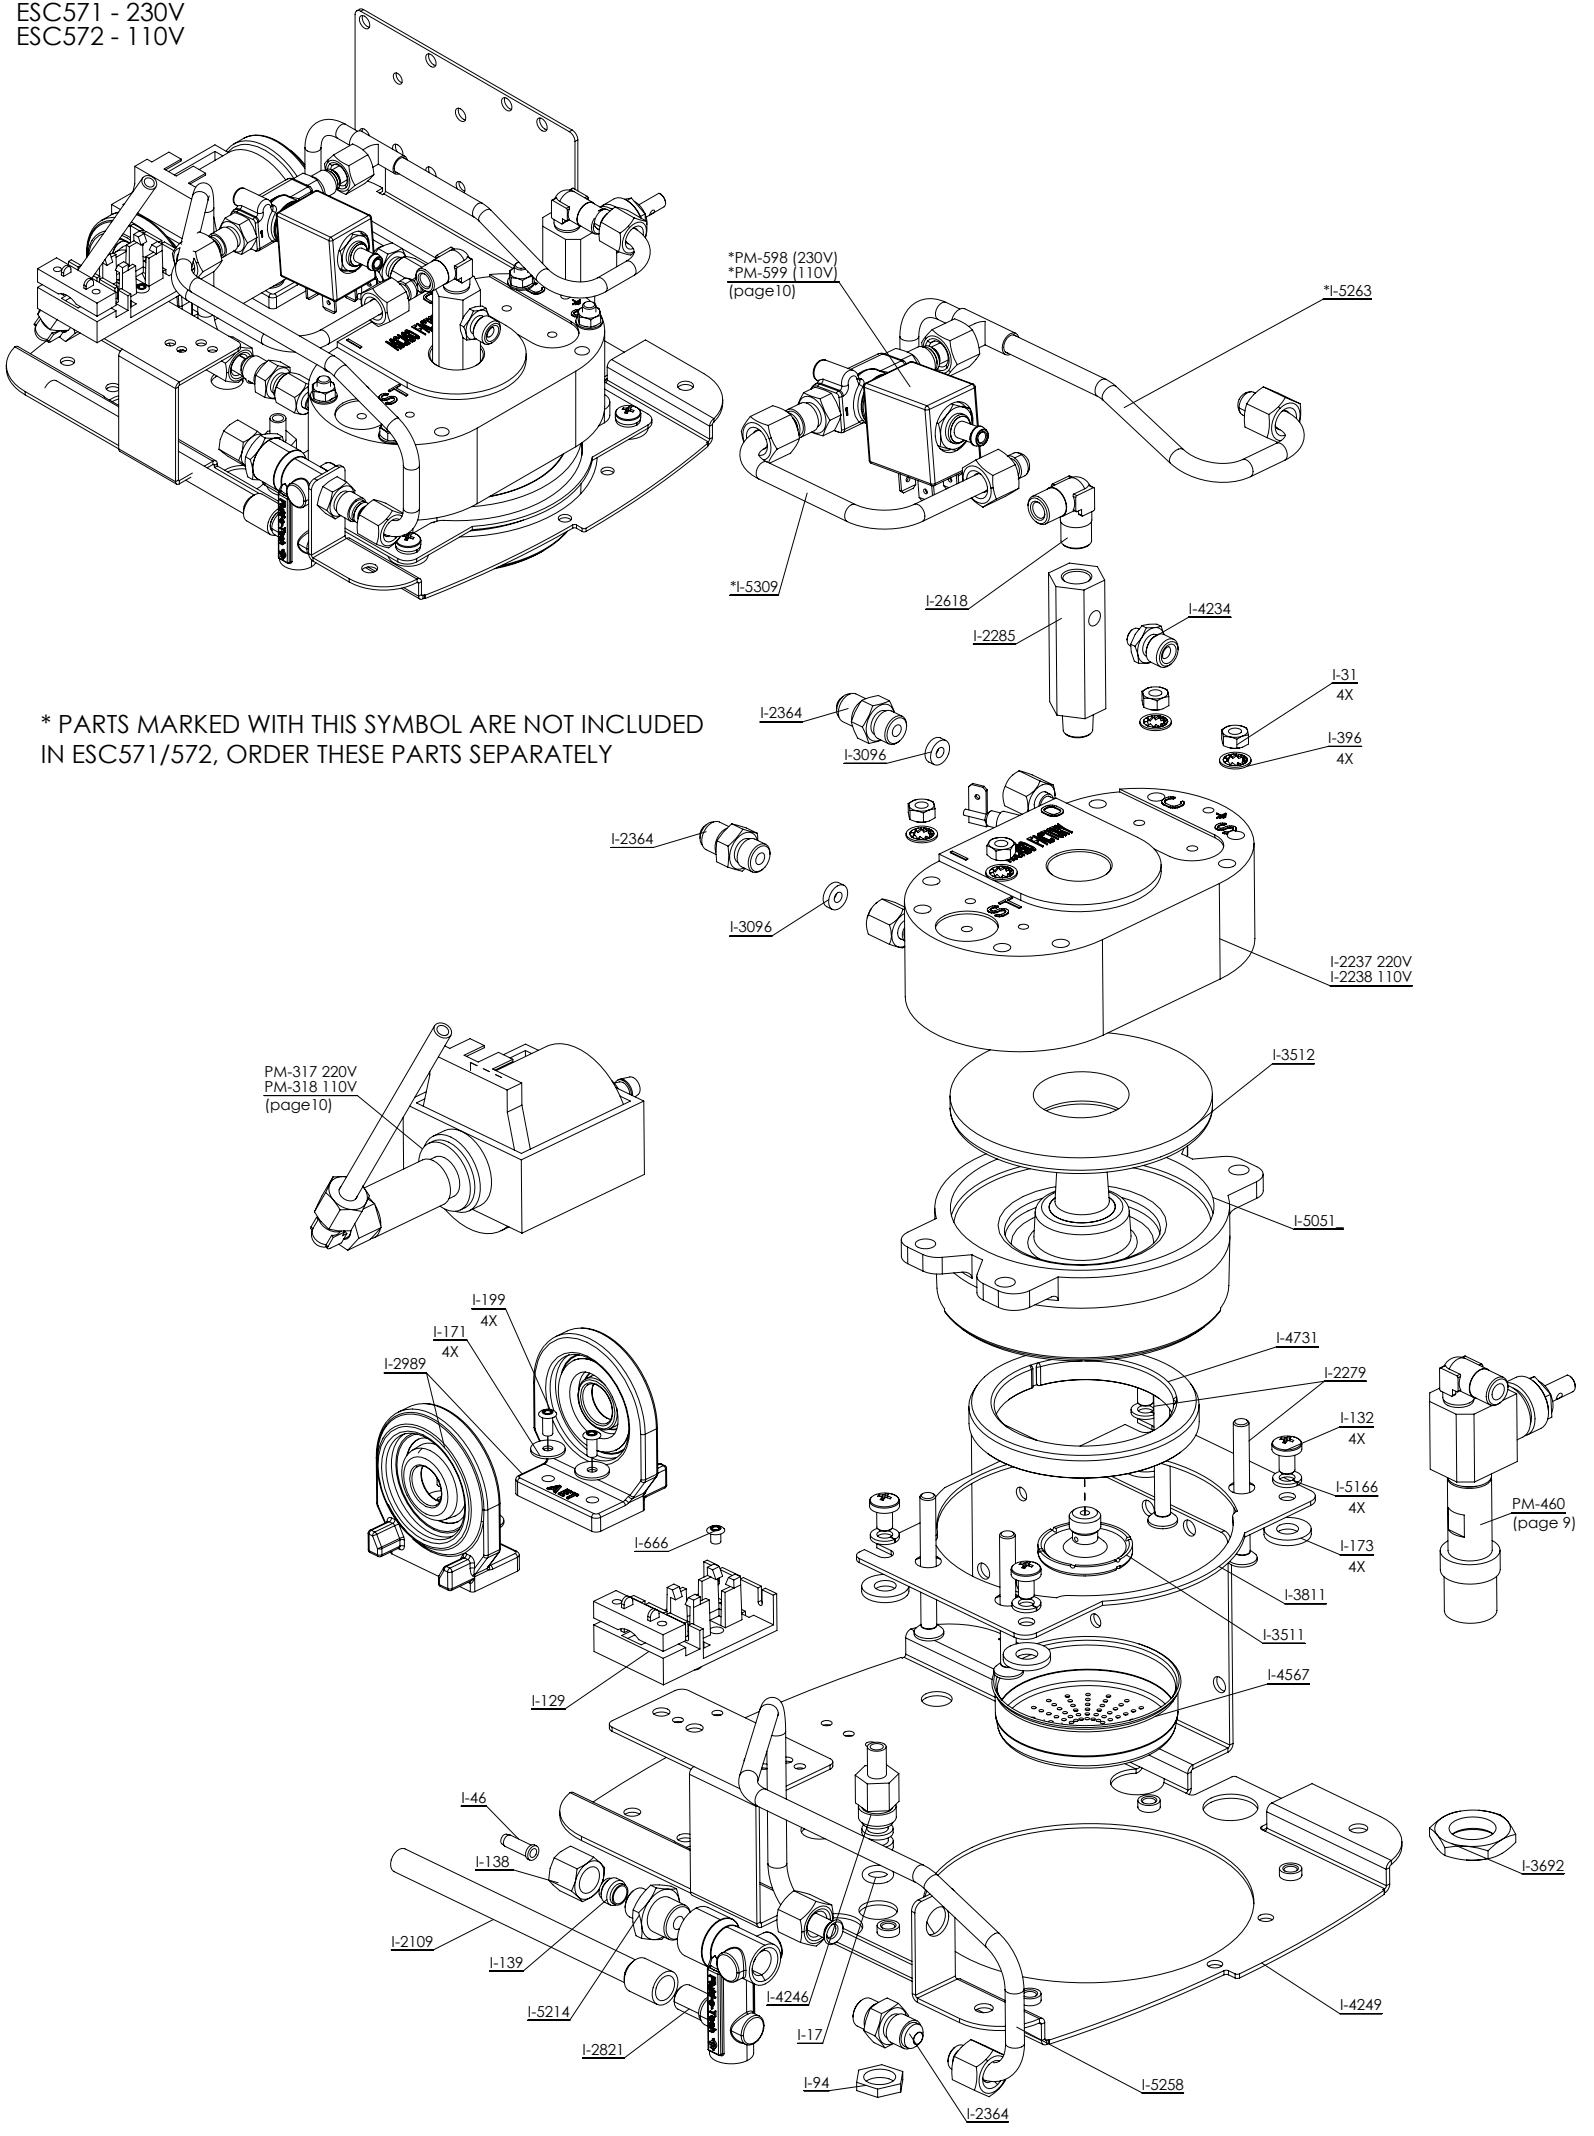

ESC571 - 230V
ESC572 - 110V

* PARTS MARKED WITH THIS SYMBOL ARE NOT INCLUDED IN ESC571/572, ORDER THESE PARTS SEPARATELY