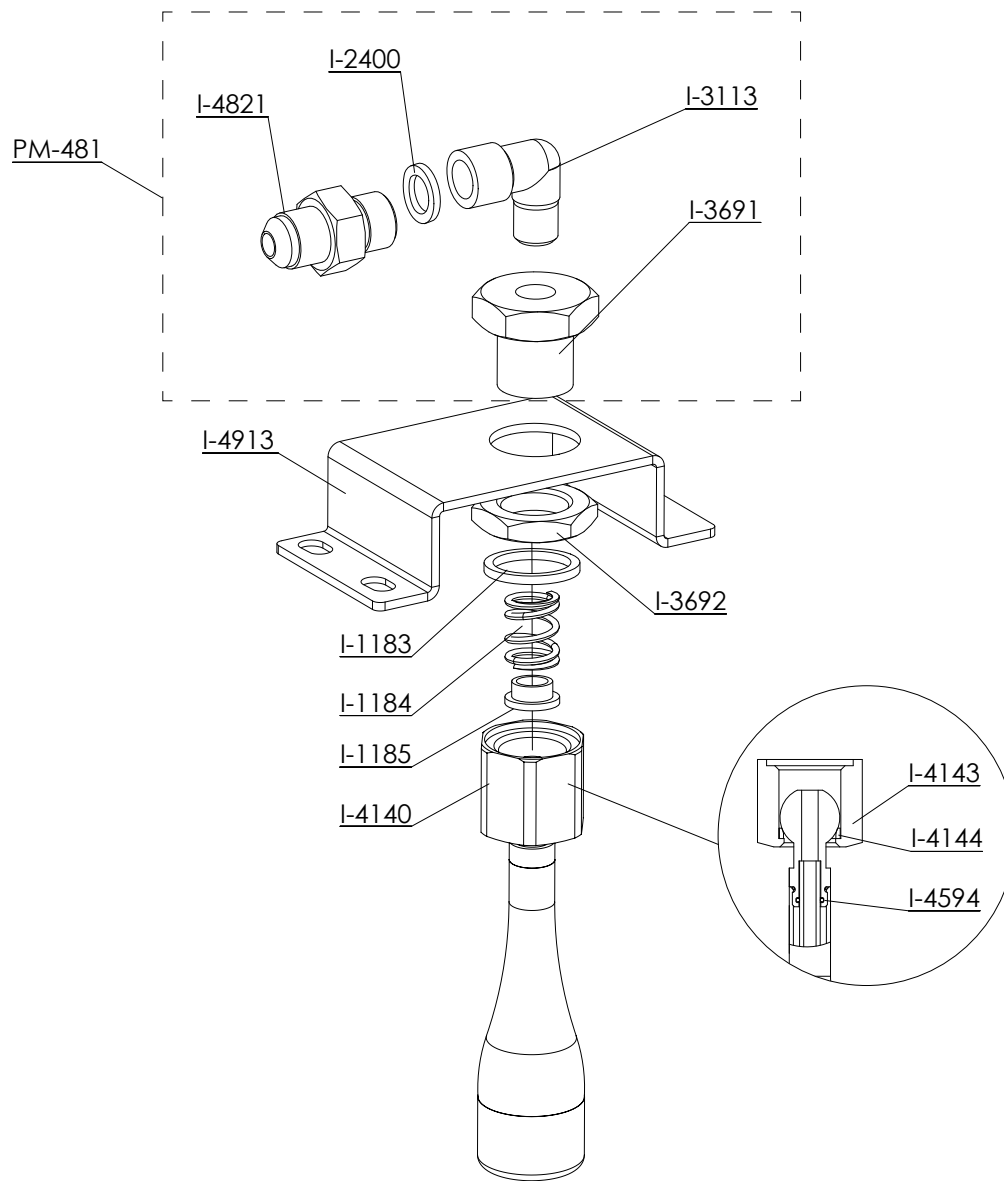

REF.	DESCRIPCIÓN	DESCRIPTION
I.1183	ARANDELA GRIFO AGUA	WATER TAP WASHER
I.1184	MUELLE GRIFO SALIDA VAPOR-AGUA	STEAM - WATER OUTLET TAP SPRING
I.1185	GUIA MUELLE GRIFO AGUA	SPRING GUIDE WATER TAP
I.2400	JUNTA COBRE 1/8"	COPPER JOINT 1/8"
I.3113	RACOR CODO M 1/8"R - H 1/8"G INOX	FITTING ELBOW M 1/8"R - H 1/8"G
I.3691	RACOR EV - SALIDA AGUA	RACORD SOLENOID - WATER EXIT
I.3692	TUERCA RACOR EV - SALIDA AGUA	RACORD NUT SOLENOID - WATER EXIT
I.4140	TUBO AGUA INOX ANTICALORICO PTFE	INOX WATER PIPE PTFE
I.4143	TUERCA TUBO VAPOR/AGUA PTFE	NUT STEAM/ WATER PTFE
I.4144	JUNTA TEFLON TUBO VAPOR/AGUA PTFE	PTFE GASKET STEAM/ WATER PTFE
I.4594	JUNTA TORICA TUBO VAPOR BARISTA D.10mm (D4,7x1,15)	O-RING STEAM TUBE BARISTA D.10mm (D4.7X1.15)
I.4821	RACOR 1/8" - 1/4" ABOCARDADO	FITTING 1/8" - 1/4" FLARED
I.4913	SOPORTE VAPOR / AGUA BABY T	STEAM / WATER SUPPORT BABY T
PM.481	CONJUNTO SALIDA AGUA BABY T	ASSEMBLY WATER EXIT BABY T