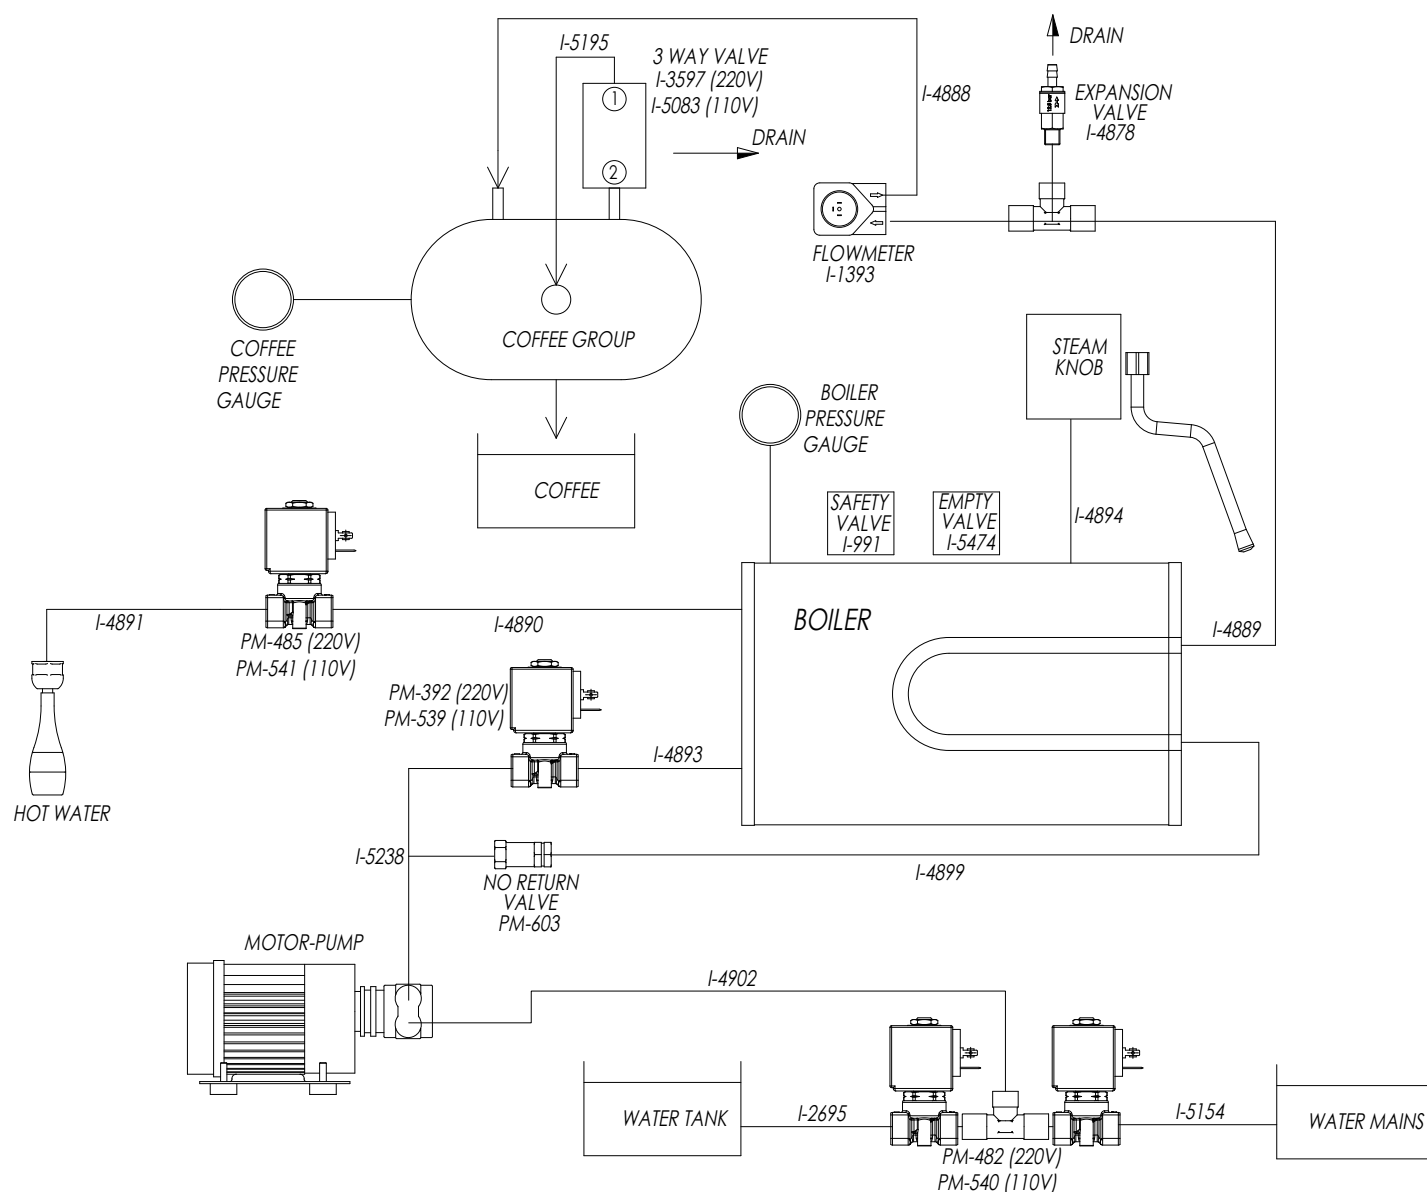

REF.	DESCRIPCIÓN	DESCRIPTION
I..991	VALVULA DE SEGURIDAD BAR	SAFETY BAR VALVE
I.1393	CONTADOR VOLUMETRICO 1/8	FLOWMETER 1/8
I.2695	TUBO SILICONA 5x8 (750mm)	SILICONE PIPE 5x8 (750mm)
I.3597	ELECTROVALVULA GRUPO BT 3/2 NC RUBY DN1.5mm 230V	GROUP SOLENOID BT 3/2 NC RUBY DN1.5mm G1/8 230V
I.4878	VALVULA EXPANSION 1/8"- D.6 12.5bar	EXPANSION VALVE 1/8"- D.6 12.5bar
I.4888	TUBO ENTRADA GRUPO BABY T	BABY T GROUP INLET TUBE
I.4889	TUBO SALIDA INTERCAMBIADOR BABY T	BABY T EXCHANGER OUTLET TUBE
I.4890	TUBO SALIDA AGUA CALIENTE CALDERA BABY T	HOT WATER OUTLET TUBE BOILER BABY T
I.4891	TUBO A SALIDA AGUA CALIENTE BABY T	PIPE TO HOT WATER OUTLET BABY T
I.4893	TUBO CARGA CALDERA BABY T	BOILER LOAD TUBE BABY T
I.4894	TUBO VAPOR BABY T	STEAM TUBE BABY T
I.4899	TUBO ENTRADA INTERCAMBIADOR BABY T	BABY T EXCHANGER INLET TUBE
I.4902	TUBO SELECTOR ENTRADA DE AGUA BABY T	WATER INLET SELECTOR TUBE BABY T
I.5083	ELECTROVALVULA GRUPO BT 3/2 NC RUBY DN1.5mm 110V	SOLENOID VALVE GROUP BT 3/2 NC RUBY DN1.5mm 110V
I.5154	TUBO FLEXIBLE ENTRADA AGUA 1/8 - 3/8 1500MM	WATER INLET FLEXIBLE TUBE 1/8 - 3/8 1500MM
I.5195	TUBO SALIDA GRUPO BABY T	BABY T GROUP OUTLET TUBE
I.5238	TUBO REPARTIDOR AGUA BABY T PLUS	BABY T PLUS WATER DISTRIBUTION TUBE
I.5474	VALVULA VACIO INOX TARADA 27g	VACUUM VALVE INOX TARE 27g
PM.392	CONJUNTO ELECTROVALVULA LLENADO BABY T	FILLING ELECTROVALVE ASSEMBLY BABY T
PM.482	CONJUNTO SELECTOR ENTRADA BABY T	INPUT SELECTOR ASSEMBLY BABY T
PM.485	CONJUNTO ELECTROVALVULA AGUA CALIENTE BABY T	HOT WATER ELECTROVALVE ASSEMBLY BABY T
PM.539	CONJUNTO ELECTROVALVULA LLENADO BABY T 110V.	FILLING ELECTROVALVE ASSEMBLY BABY T 110V.
PM.540	CONJUNTO SELECTOR ENTRADA BABY T 110V.	INPUT SELECTOR ASSEMBLY BABY T 110V.
PM.541	CONJUNTO ELECTROVALVULA AGUA CALIENTE BABY T 110V.	HOT WATER ELECTROVALVE ASSEMBLY BABY T 110V
PM.603	CONJUNTO VALVULA ANTIRRETORNO BABY T	NON-RETURN VALVE ASSEMBLY BABY T