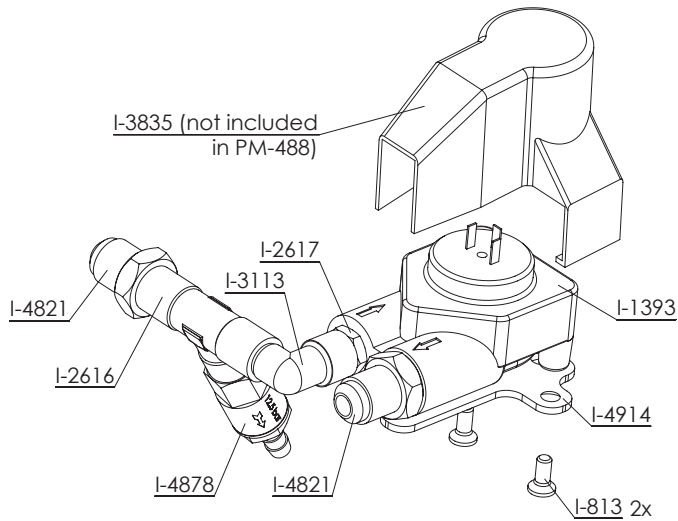

PM-488 - FLOWMETER ASSEMBLY BABY T PLUS