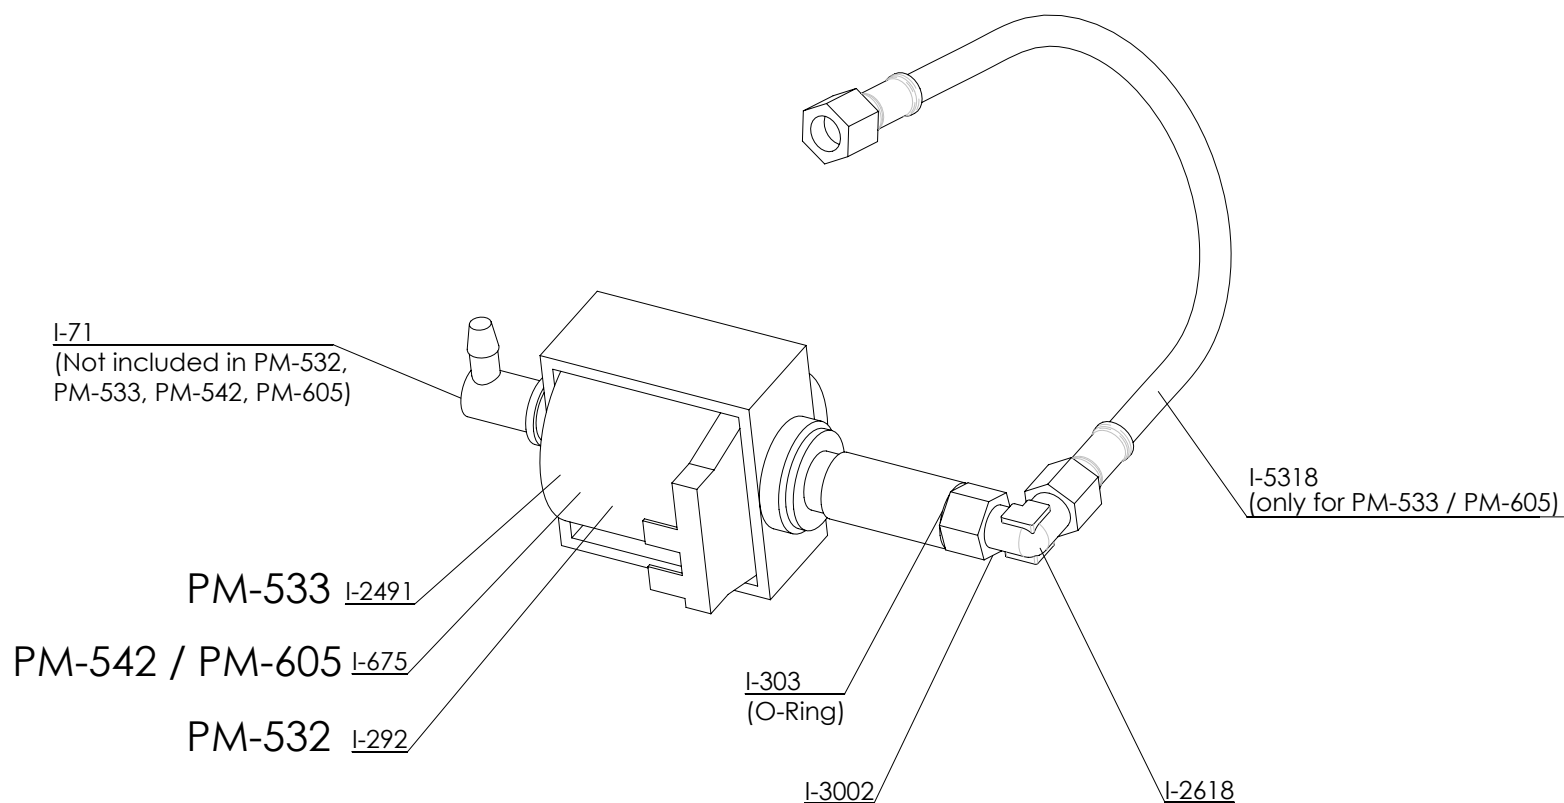

1. **PM-532** GROUP PUMP BABY T ZERO 220V
   PM-533 BOILER PUMP BABY T ZERO 220V
   PM-542 GROUP PUMP BABY T ZERO 110V
   PM-605 BOILER PUMP BABY T ZERO 110V

REF.	DESCRIPCIÓN	DESCRIPTION
I...71	PIPETA ASPIRACION	90° FITTING
I..292	BOMBA CP4SP PLUS 230/240V 50Hz	230V 50Hz PUMP
I..303	TORICA S-2	S-2 RING
I..675	BOMBA 110/120V 60 Hz	110/120V 60Hz PUMP
I.2491	BOMBA ARS ALTO CAUDAL CP6 230V	HIGH FLOW ARS PUMP
I.2618	RACOR CODO 1/8 M-M INOX	ELBOW FITTING 1/8 M-M INOX (old I.90)
I.3002	RACOR BOMBA	PUMP FITTING
I.5318	TUBO FLEXIBLE 300MM 1/8"H - 1/8"H	FLEXIBLE 300MM
PM.532	CONJUNTO BOMBA GRUPO CAFE BABY T ZERO	COFFEE GROUP PUMP SET BABY T ZERO
PM.533	CONJUNTO BOMBA CALDERA BABY T ZERO	BOILER GROUP PUMP SET BABY T ZERO
PM.542	CONJUNTO BOMBA BABY T ZERO 110V.	GROUP PUMP SET BABY T ZERO 110V
PM.605	CONJUNTO BOMBA CALDERA BABY T ZERO 110V.	BOILER GROUP PUMP SET BABY T ZERO 110V.