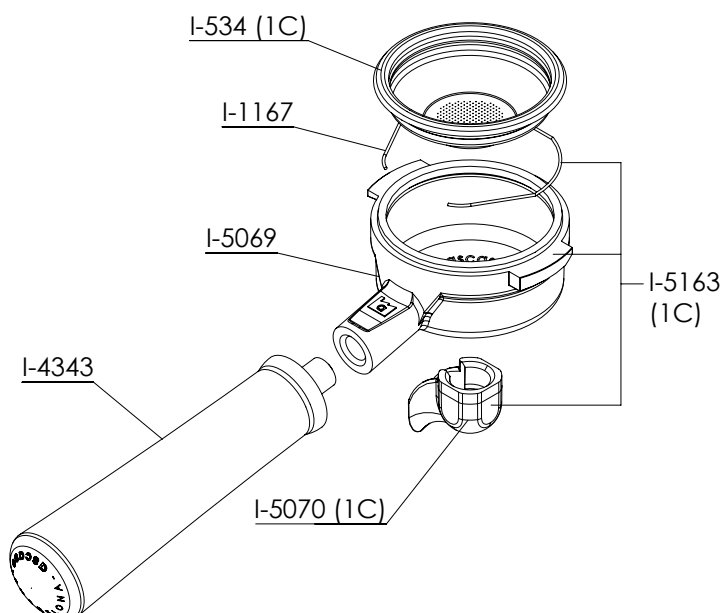

PM-528 (1C)