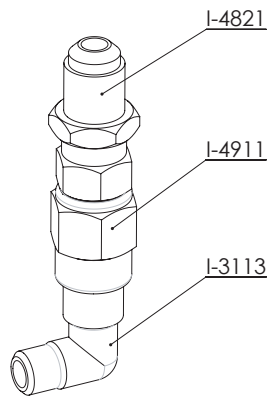

PM-603 - NON-RETURN VALVE BABY T PLUS (+01/2022)