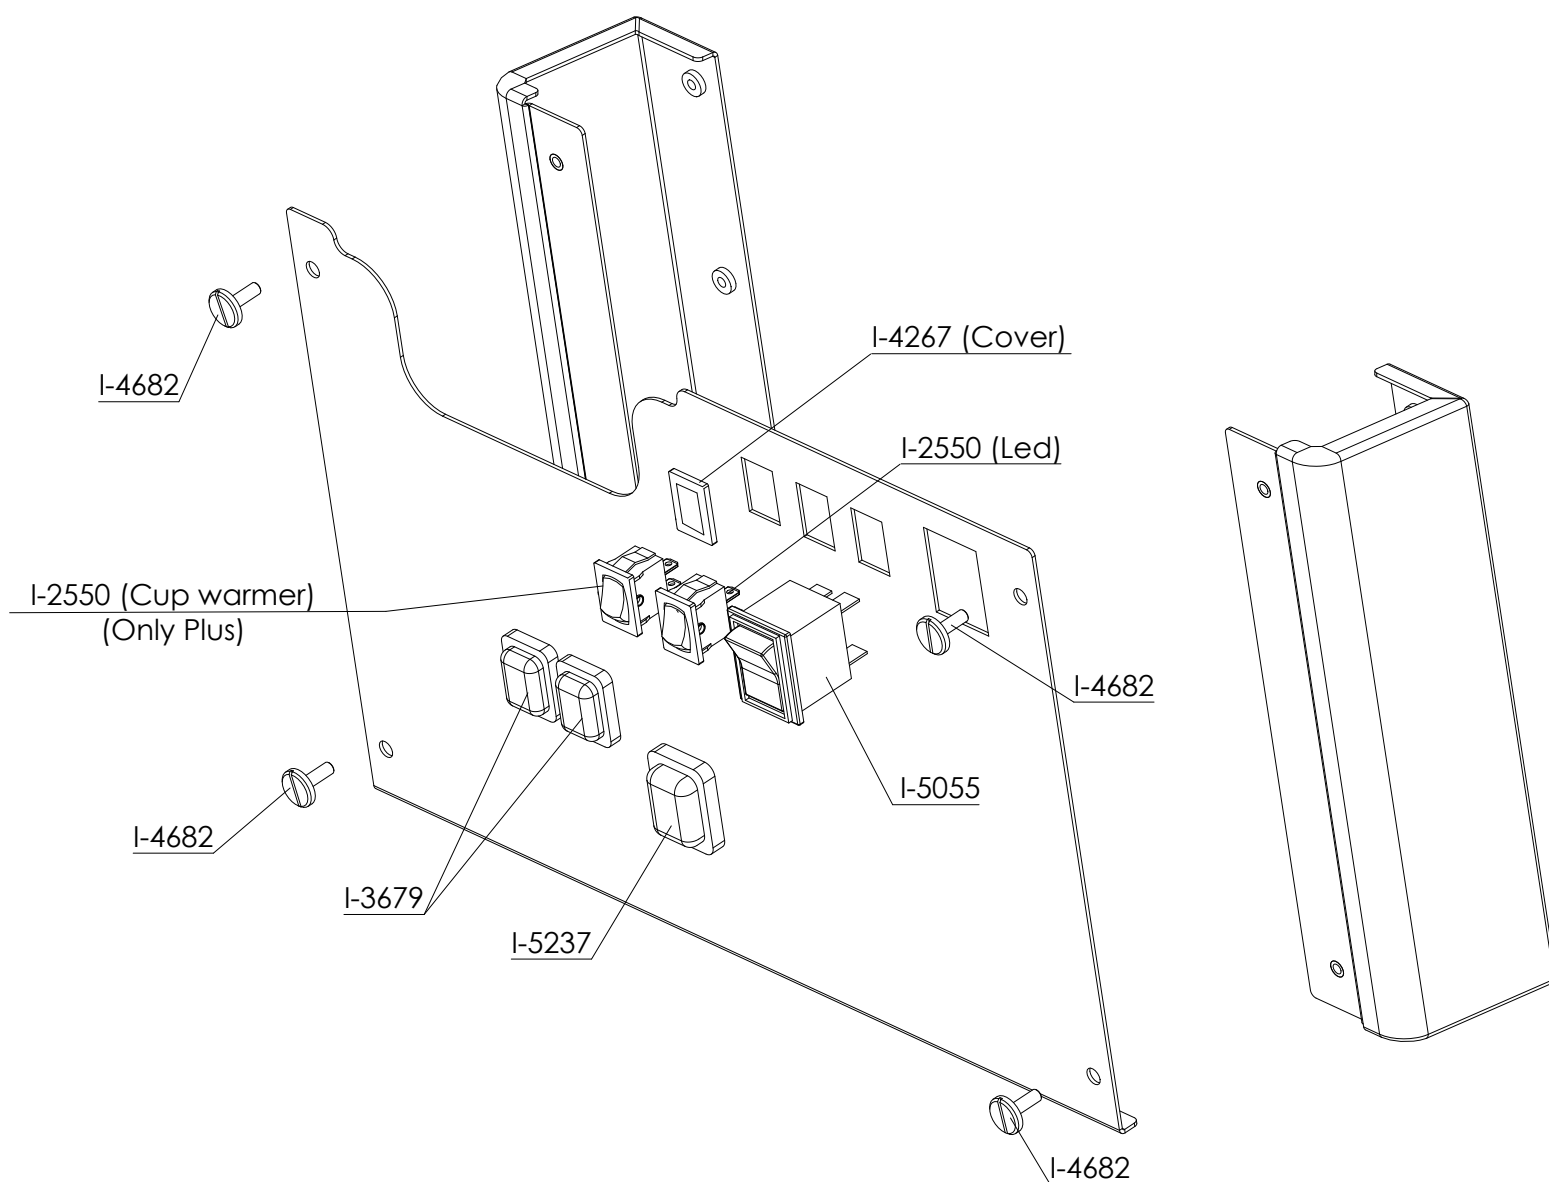

REF.	DESCRIPCIÓN	DESCRIPTION
I.2550	INTERRUPTOR ON-OFF ACCESORIOS BARISTA T	BARISTA T ACCESORIES ON/OFF SWITCH
I.3679	PROTECTOR PVC INTERRUPTOR	PVC SWITCH PROTECTOR RL-31
I.4267	TAPA CIEGA INTERRUPTOR LED BAR/BARISTA	BLIND LID SWITCH LED BAR/BARISTA
I.4682	TORNILLO M4X12 DIN 921 INOX A2	SCREW M4X12 DIN 921
I.5055	INTERRUPTOR GENERAL BABY T	GENERAL SWITCH BABY T
I.5237	PROTECTOR PVC INTERRUPTOR GENERAL BABY T	PROTECTOR PVC GENERAL SWITCH BABY T