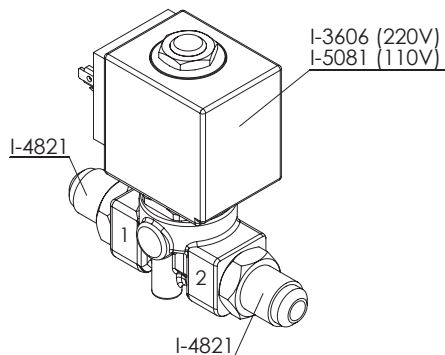

PM-485 - HOT WATER ELECTROVALVE ASSY BABY T 220V
PM-541 - HOT WATER ELECTROVALVE ASSY BABY T 110V