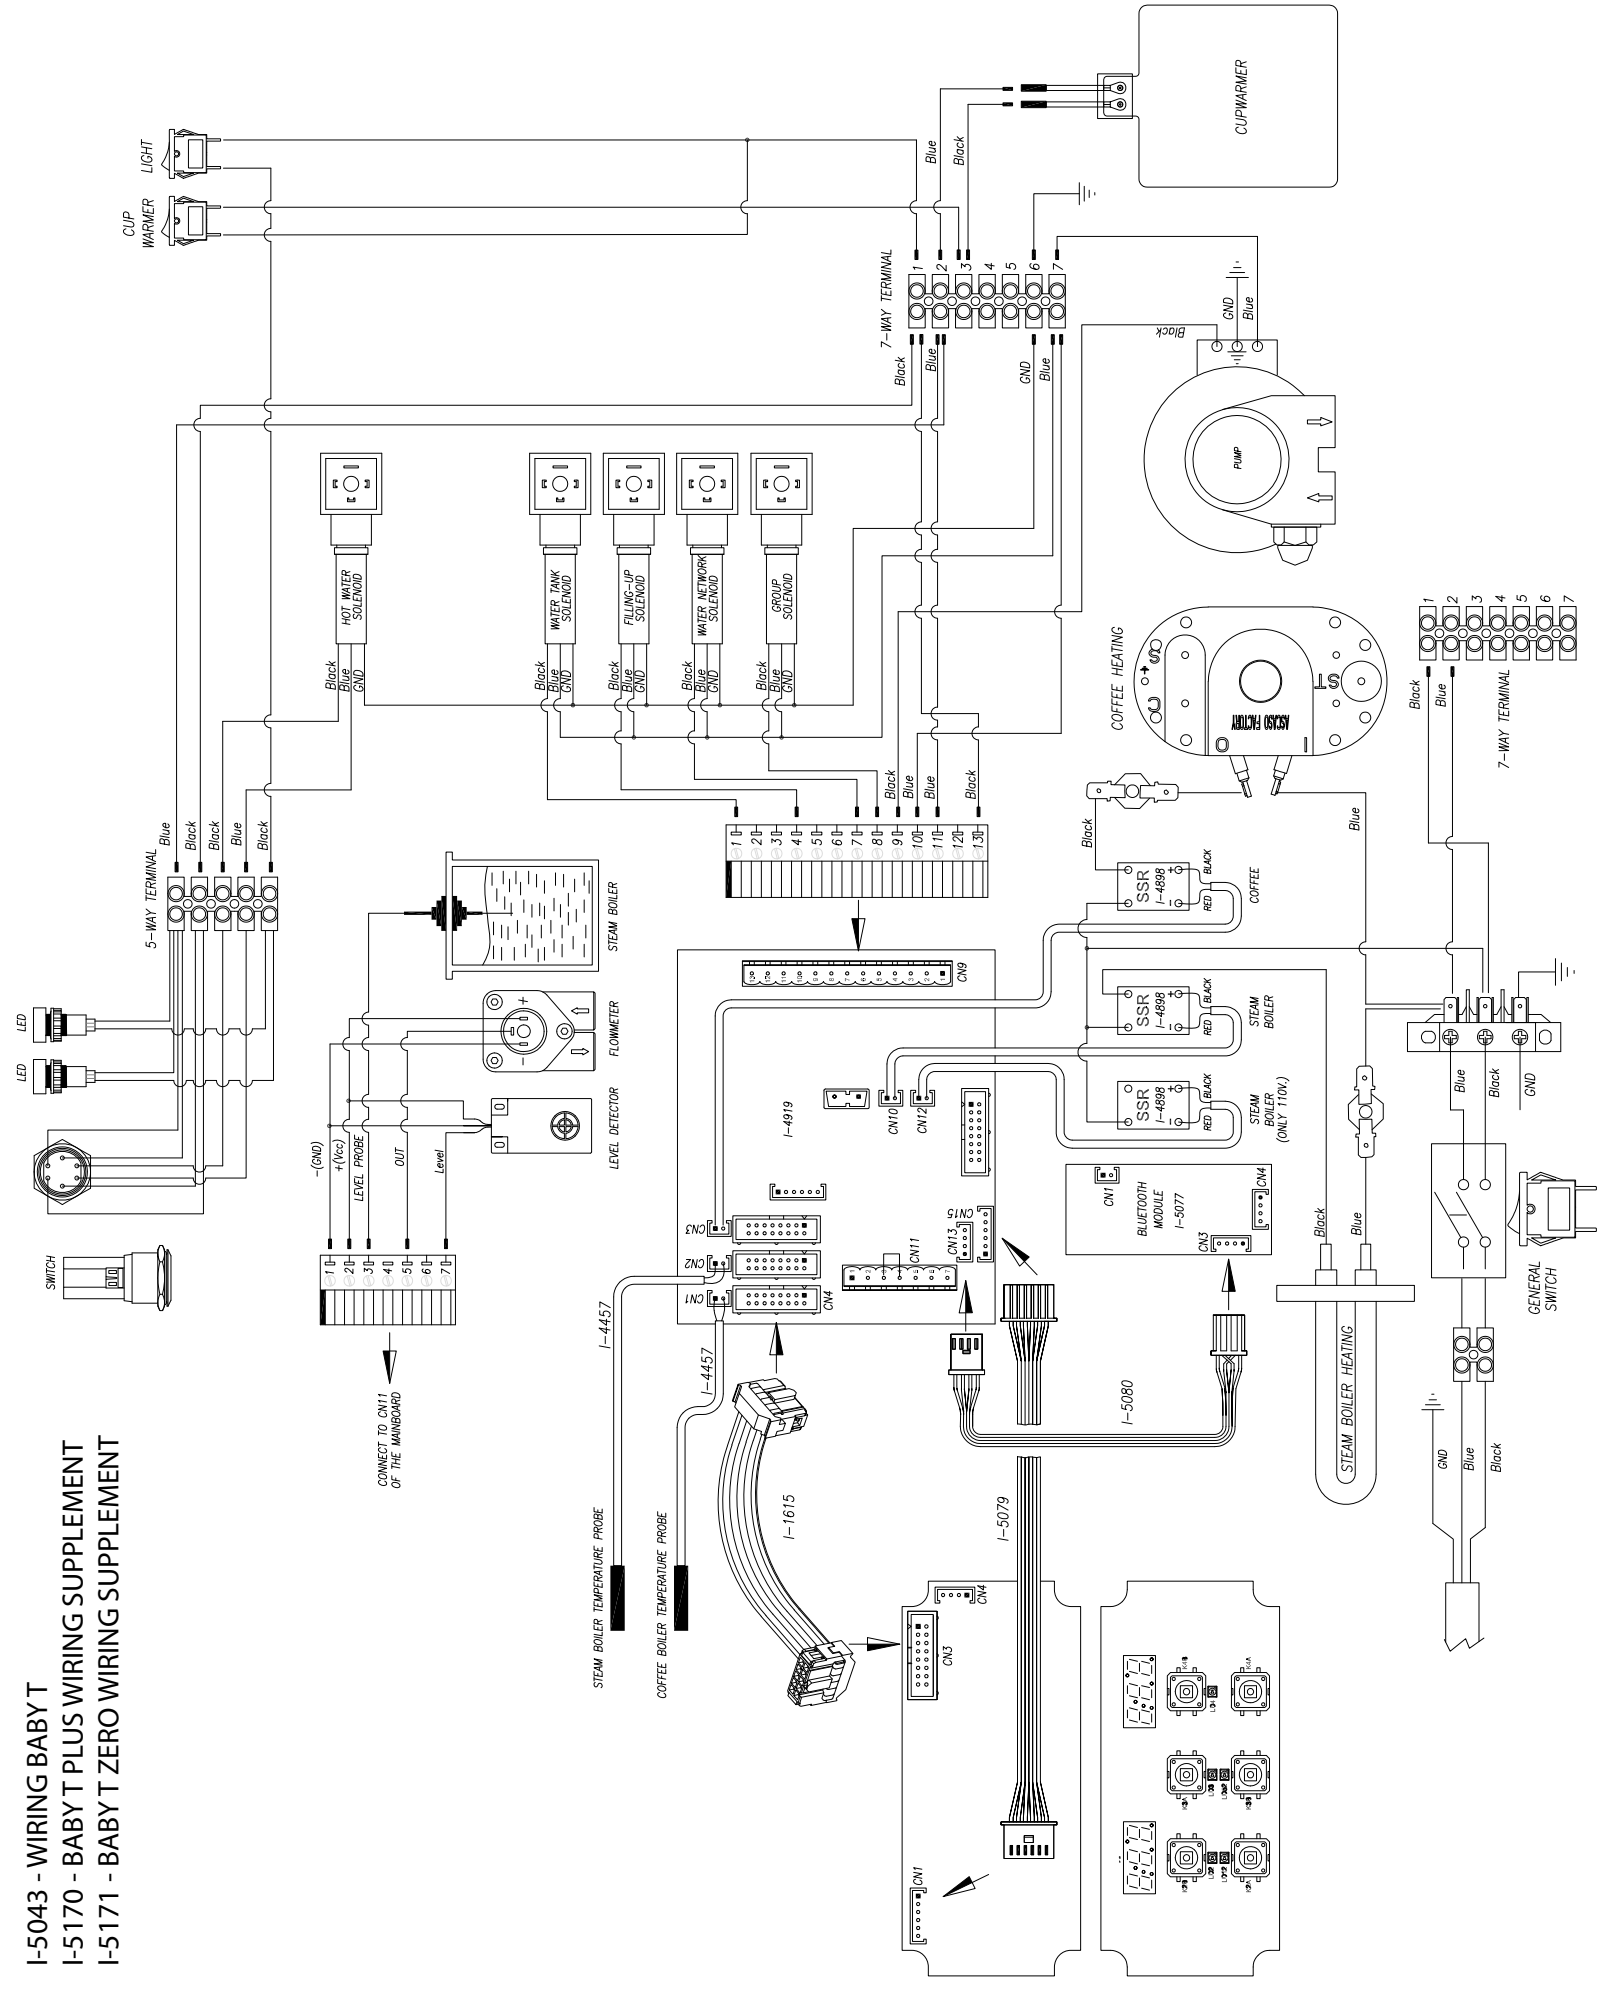

I-5043 - WIRING BABY T
I-5170 - BABY T PLUS WIRING SUPPLEMENT
I-5171 - BABY T ZERO WIRING SUPPLEMENT