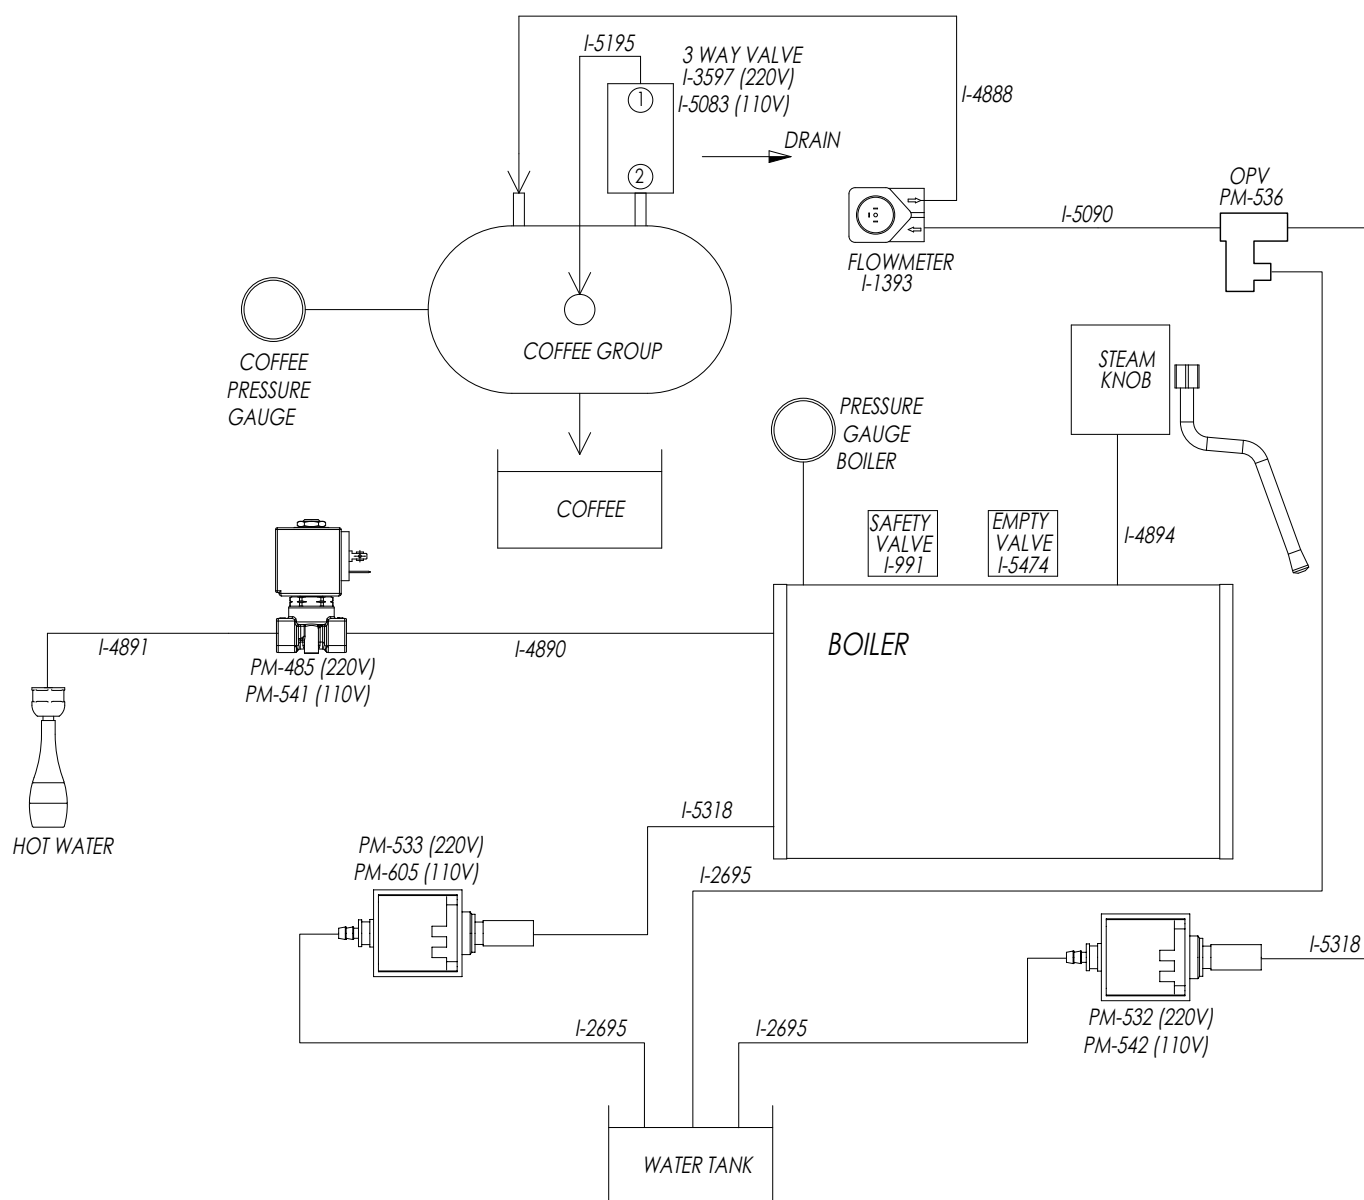

PM-528 (1C)

PM-529 (2C)

REF.	DESCRIPCIÓN
I..534	CACILLO 1 CAFE PROFESIONAL
I.1167	ARO RETENCION FILTRO PROF. (D.1MM)
I.1182	CACILLO CIEGO PROF/BARISTA
I.1605	CACILLO 2 CAFE
I.2669	CACILLO 1C SC PROF.
I.2670	CACILLO 2C SC PROF
I.4343	MANGO PORTA MADERA BARISTA T/ BIG DREAM PLUS NOGAL
I.5069	CUERPO PORTAFILTRO INOX
I.5070	SALIDA 1 CAFE ABIERTA INOX
I.5071	SALIDA 2 CAFES ABIERTA INOX
I.5162	PORTAFILTRO M12 INCLINADO EXTRA PROFUNDO INOX. 2 CAFE
I.5163	PORTAFILTRO M12 INCLINADO EXTRA PROFUNDO INOX. 1 CAFE
PM.528	PORTAFILTRO INOX. COMPLETO NOGAL 1 CAFE
PM.529	PORTAFILTRO INOX. COMPLETO NOGAL 2 CAFES
V.1916	PRENSA CAFE ALUMINIO 57/58mm
V.4620	PRENSA MADERA NOGAL BASE INOX

DESCRIPTION
PROFESSIONAL 1 COFFEE FILTER
PROF FILTER SPRING
PROF BLIND FILTER
2 COFFEES FILTER
FILTER 1C SC PROF.
FILTER 2C SC PROF.
SET HANDLE WALNUT WOOD BARISTA / BIG DREAM PLUS
EXTRA DEEP INCLINED FILTER HOLDER BODY M12 STAINLESS
OUTPUT 1 OPEN STAINLESS STEEL COFFEE
OUTPUT 2 OPEN STAINLESS STEEL COFFEE
2 COFFEE EXTRA DEEP INCLINED FILTER HOLDER M12 STAINLESS
1 COFFEE EXTRA DEEP INCLINED FILTER HOLDER M12 STAINLESS
1 COFFEE STAINLESS COMPLETE FILTERHOLDER WALNUT WOOD
2 COFFEE STAINLESS COMPLETE FILTERHOLDER WALNUT WOOD
ALUMINUM COFFEE TAMPER
TAMPER WALNUT WOOD + STAINLESS STEEL BASE