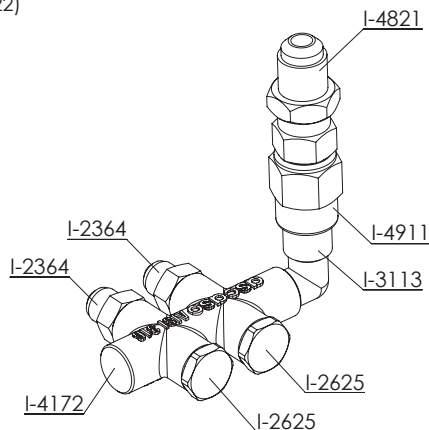

PM-429 - FILLING DISTRIBUTOR ASSEMBLY BABY T PLUS
(-01/2022)