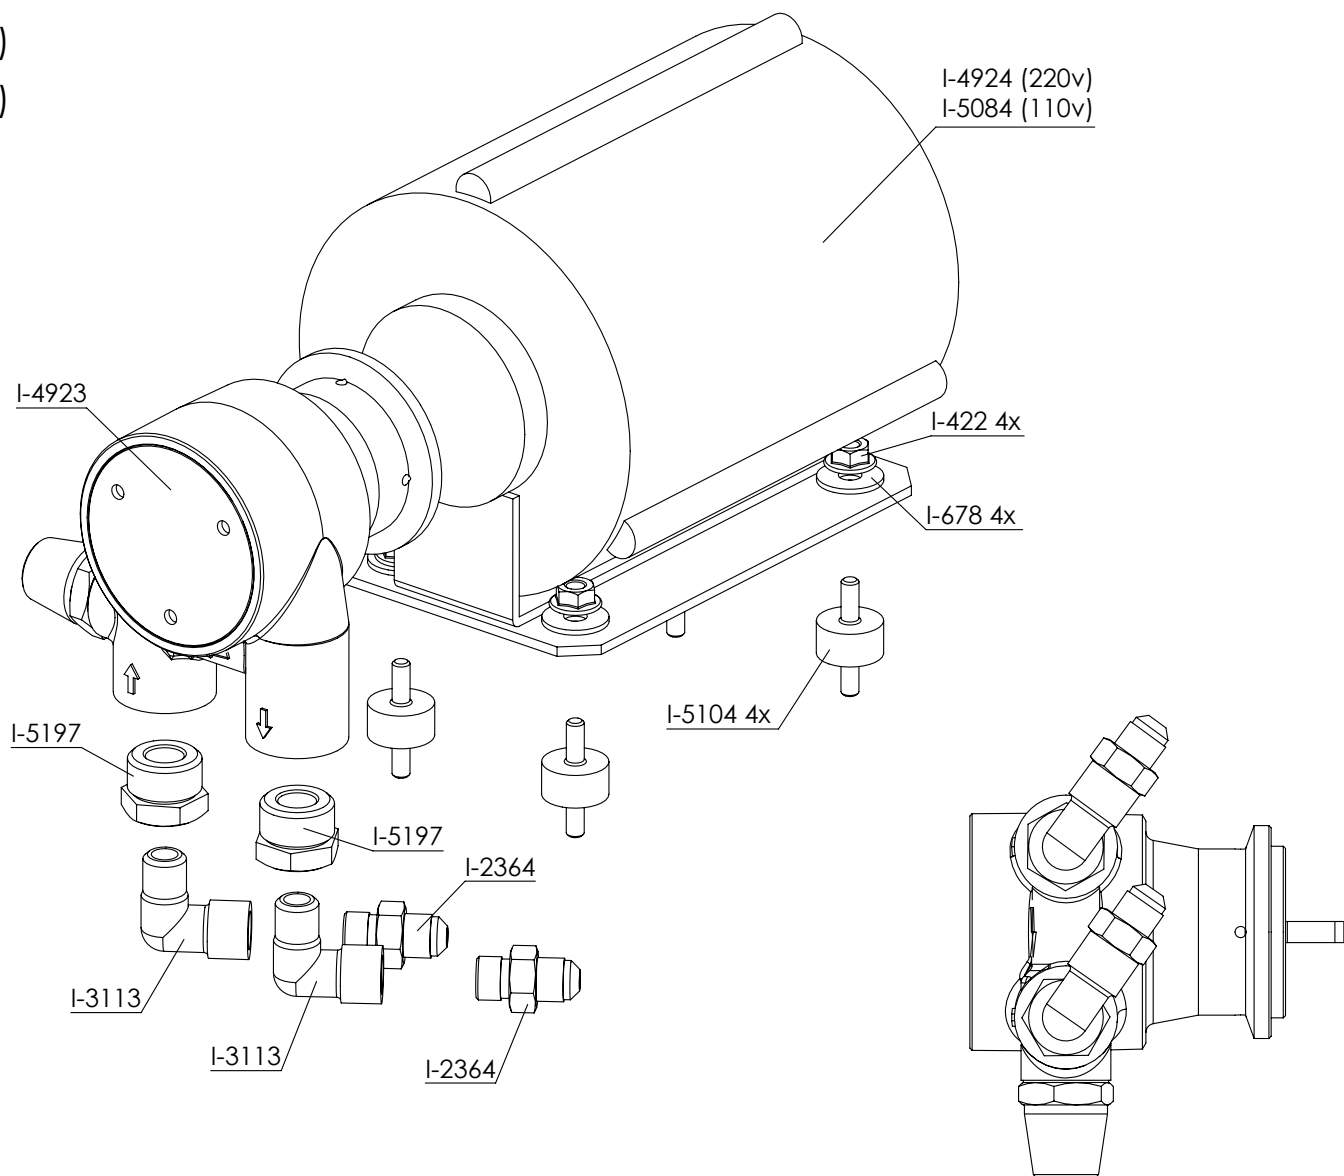

PM-484 (220V)

PM-534 (110V)

REF.	DESCRIPCIÓN	DESCRIPTION
I..422	TUERCA CON ARANDELA M4 INOX	NUT WITH WASHERE
I..678	ARANDELA DIN9021 M5 INOX	WASHER
I.2364	RACOR CONTADOR VOLUMETRICO 1/8"-1/8" INOX	FITTING VOLUMETRIC CONTROL 1/8"-1/8"
I.3113	RACOR CODO M 1/8"R - H 1/8"G INOX	FITTING ELBOW M 1/8"R - H 1/8"G
I.4923	BOMBA ABRAZADERA INOX NUERT PRM 50 LTS	CLAMP PUMP STAINLESS STEEL NUERT PRM 50 LTS
I.4924	MOTOR BOMBA RPM 100W 220V	PUMP MOTOR RPM 100W 220V
I.5084	MOTOR BOMBA RPM 120W 110V	PUMP MOTOR RPM 120W 110V
I.5104	SILENT BLOCK BABY T	SILENT BLOCK BABY T
I.5197	REDUCCION CONICA 3/8 - 1/8	FITTING 3/8 - 1/8
PM.484	CONJUNTO MOTOR BOMBA BABY T	SET MOTOR PUMP BABY T
PM.534	CONJUNTO MOTOR BOMBA BABY T 110V.	SET MOTOR PUMP BABY T 110V