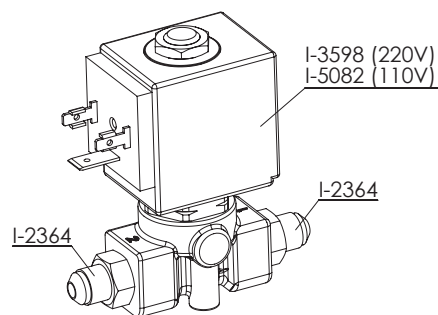

PM-392 - FILLING ELECTROVALVE ASSEMBLY BABY T PLUS 220V
PM-539 - FILLING ELECTROVALVE ASSEMBLY BABY T PLUS 110V