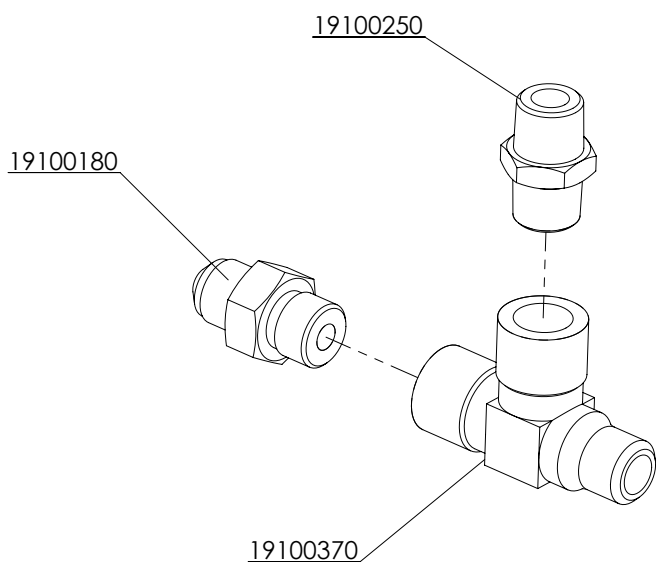

41302350 - BT PLUS WATER DISTRIBUTOR ASSEMBLY