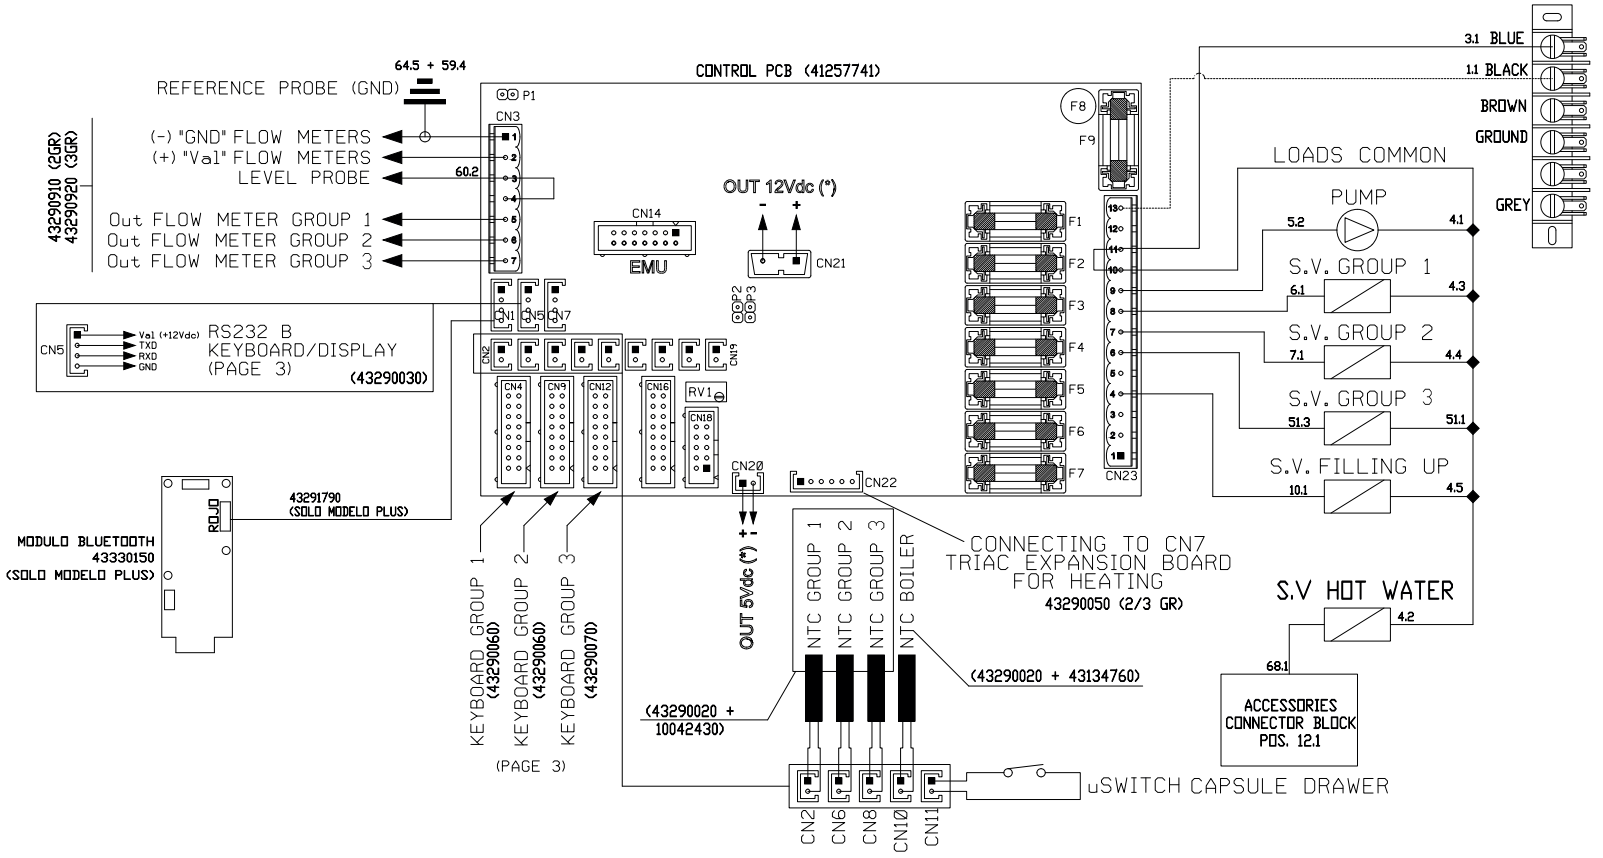

COFFEE SAFETY SWITCHES (EE-18 V4 1/5)

Esquema eléctrico Barista T Plus / One ETL (2) ■ Barista T Plus / One ETL electrical schema (2)

ACCESORIES (EE-18 V4 2/5)

2GR COFFEE SYSTEM + POWER STEAM (EE-18 V4 3/5)

- WHITE (16 AWG/14 AWG) ————
- BLACK (16 AWG) ————
- BROWN (16 AWG) ————
- YELLOW/GREEN (10 AWG) ————

Esquema eléctrico Barista T Plus / One ETL (4) ■ Barista T Plus / One ETL electrical schema (4)

3GR COFFEE SYSTEM + POWER STEAM (EE-18 V4 4/5)

- WHITE (16 AWG/14 AWG) ————
- BLACK (16 AWG) ————
- BROWN (16 AWG) ————
- GREY (16 AWG) ————
- YELLOW/GREEN (10 AWG) ————

WHITE (16 AWG/14 AWG) _____
BLACK (16 AWG) _____