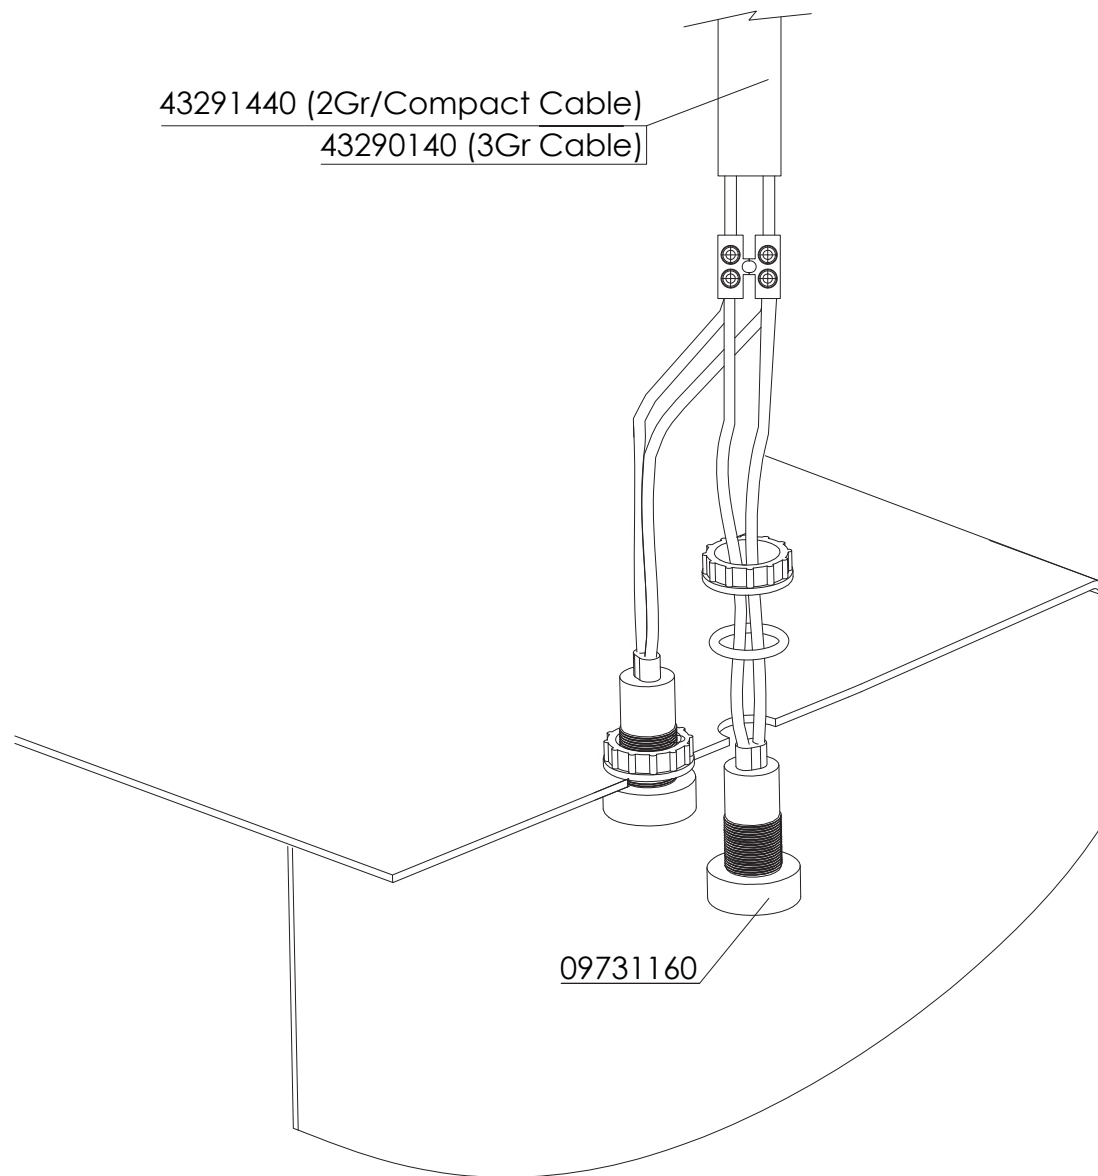

REF.	DESCRIPCIÓN	DESCRIPTION
09731160	LED LUZ BLANCA 230V +TUERCA+TORICA	LED 230V.
43291440	CABLE LED BARISTA T 2GR	LED WIRE BARISTA T COMPACT
43290140	CABLE LED BAR/BARISTA T 3GR 2020	WIRING LED BAR/BARISTA T 3GR 2020