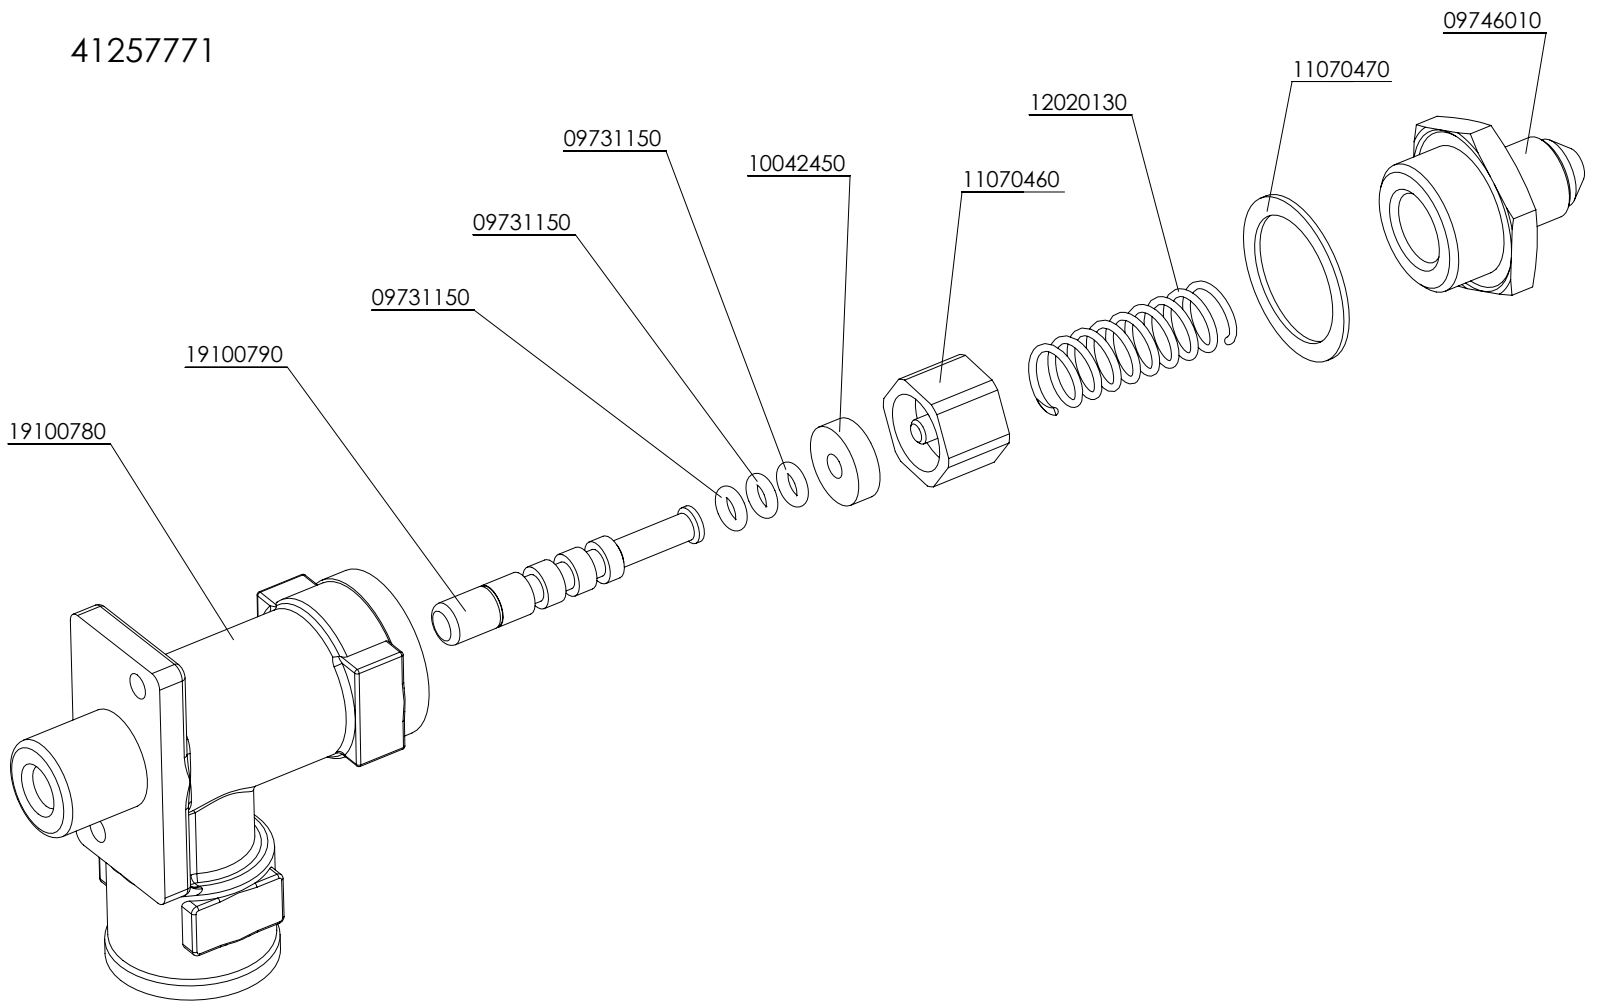

REF.	DESCRIPCIÓN	DESCRIPTION
09731150	TORICA EJE GRIFO I-4468	O-RING TAP AXLE I-4468
09746010	RACOR GRIFO I-4468	FITTING TAP I-4468
10042450	TACO CIERRE GRIFO I-4468	TAP CHANGER I-4468
11070460	PORTA JUNTAS GRIFO I-4468	TAP HOLDER I-4468
11070470	JUNTA COBRE GRIFO I-4468	COPPER TAP JOINT I-4468
12020130	MUELLE GRIFO I-4468	SPRING TAP I-4468
19100780	CUERPO GRIFO I-4468	BODY TAP I-4468
19100790	EJE GRIFO I-4991	TAP AXLE I-4468
41257771	GRIFO LATERAL BARISTA T PLUS	BARISTA T PLUS SIDE TAP