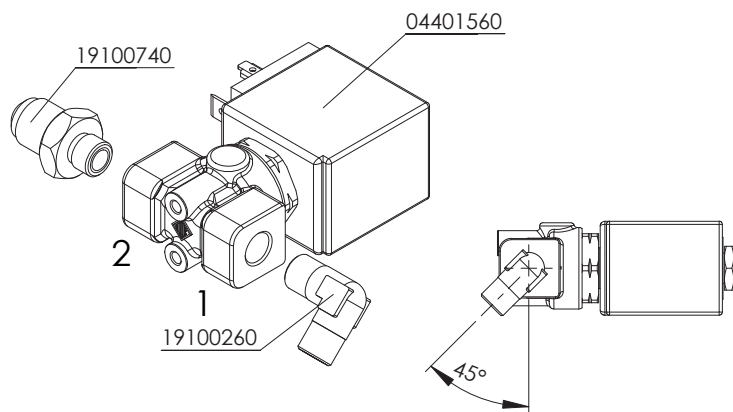

41300060 - FILL SOLENOID BARISTA T ASSEMBLY

41300150 - EXPANSION VALVE BARISTA T ASSY.