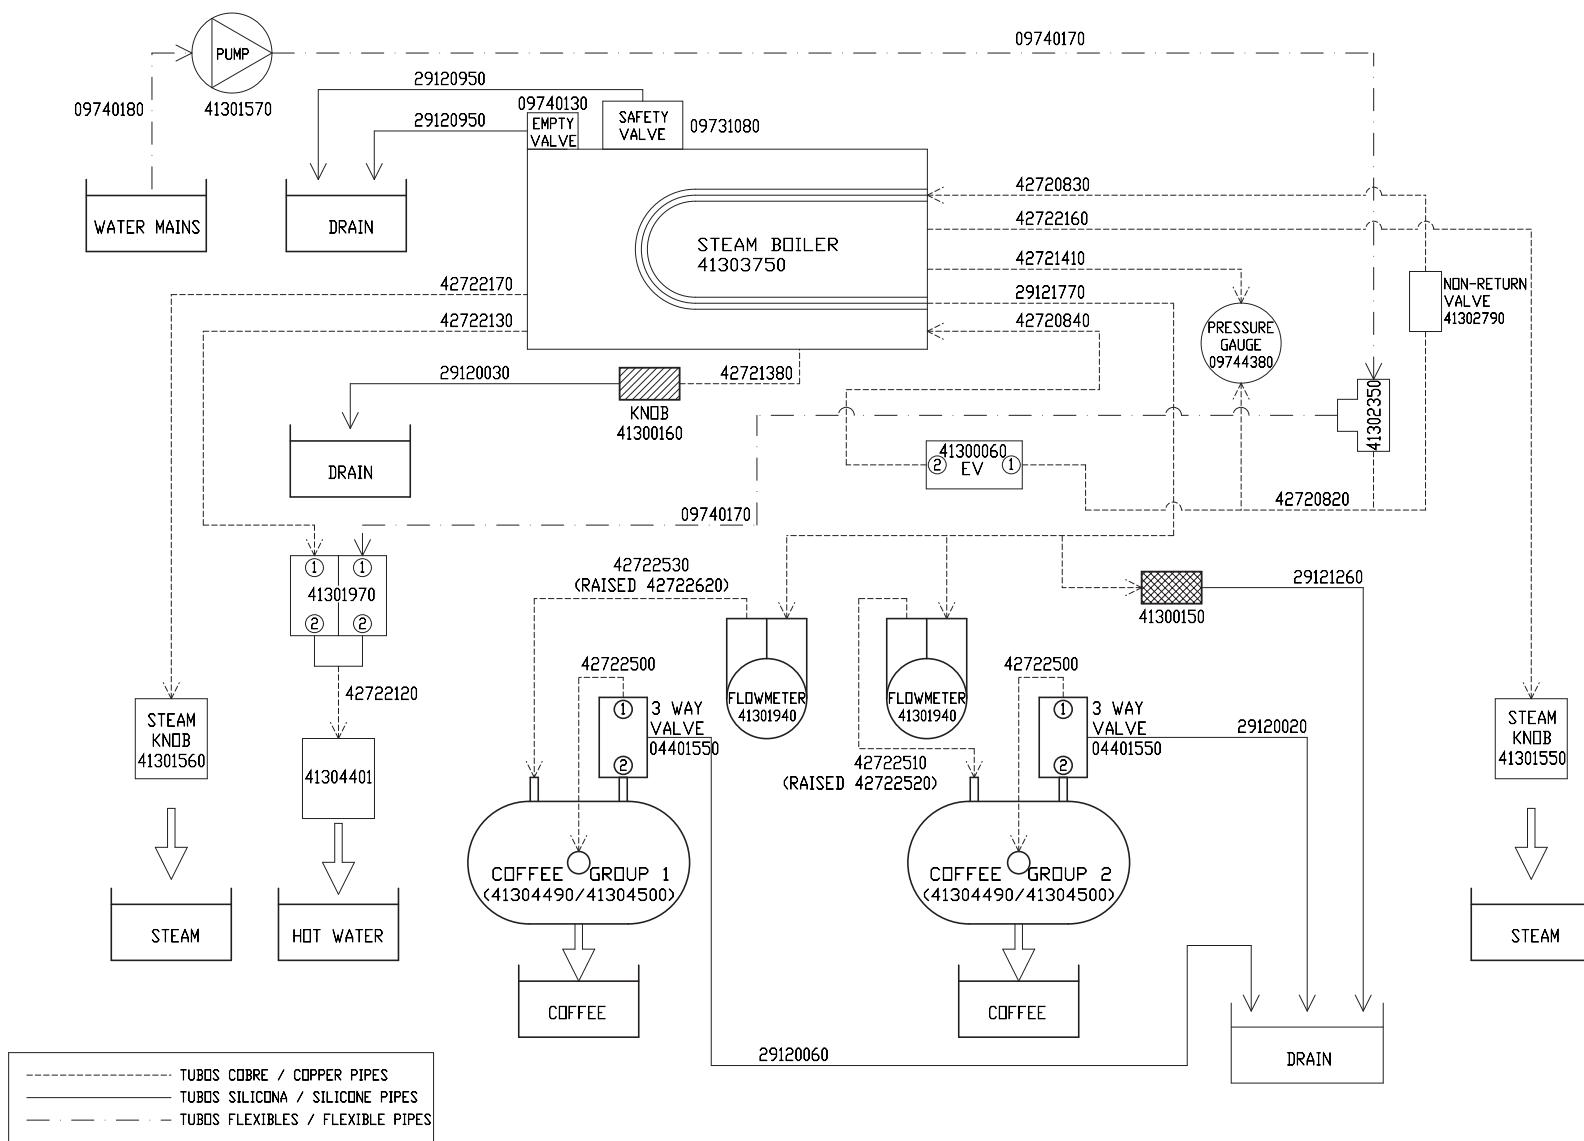

REF.	DESCRIPCIÓN	DESCRIPTION
04401550	ELECTROVALVULA GRUPO BT 3/2 NC RUBY DN1.5mm 230V	GROUP SOLENOID BT 3/2 NC RUBY DN1.5mm G1/8 230V
09731080	VALVULA DE SEGURIDAD BAR	SAFETY BAR VALVE
09740130	VALVULA VACIO INOX TARADA 27g	VACUUM VALVE INOX TARE 27G
09740170	FLEXO AGUA FRIA 1/8 H 2 GR 800MM BD/BT	FLEX COLD WATER 1/8 H 2GR (800MM)
09740180	TUBO FLEXIBLE ENTRADA AGUA CON CODO NSF	INLET WATER FLEXIBLE ELBOW
09744380	MANOMETRO DOBLE BARISTA 2016	DOUBLE MANOMETER BARISTA 2016
29120020	TUBO SILICONA 5X8 (300mm)	SILICONE PIPE 5X8 (300mm)
29120030	TUBO SILICONA 7X11 (300mm)	SILICONE D=13X10 L=50 MM PIPE
29120060	TUBO SILICONA 5X8 (500mm)	SILICONE PIPE 5X8 (500mm)
29120950	TUBO SILICONA 7x11x690	SILICONE PIPE 7x11x690
29121260	TUBO SILICONA 5x8 (370mm)	SILICONE PIPE 5x8 (370mm)
29121770	TUBO VOLUMETRICO SOLDADO BARISTA T 2GR	FLOWMETER PIPE BARISTA T 2GR
41300060	CONJUNTO ELECTROVALVULA LLENADO BARISTA T FLEXO	FILL SOLENOID BARISTA T ASSEMBLY FLEX TUBE
41300150	CONJUNTO VALVULA EXPANSION BARISTA T	EXPANSION VALVE ASSY. BARISTA T
41300160	GRIFO DESAGÜE BARISTA T	DRAIN TAP BARISTA T
41301550	VAPOR DERECHO BARISTA T PLUS	RIGHT STEAM BARISTA T PLUS
41301560	VAPOR IZQUIERDO BARISTA T PLUS	LEFT STEAM BARISTA T PLUS
41301570	CONJUNTO MOTOR BARISTA T 220V	ASSEMBLY ENGINE BARISTA T 220V
41301940	CONJUNTO VOLUMETRICO BARISTA T D.8	FLOWMETER ASSEMBLY BARISTA T D.8
41301970	CONJUNTO MIXER EV REGULABLE BARISTA T PLUS	ADJUSTABLE SOLENOID VALVE MIXER ASSEMBLY BARISTA T PLUS
41302350	CONJUNTO REPARTIDOR AGUA BT PLUS	CONJUNTO REPARTIDOR AGUA BT PLUS
41302790	CONJUNTO VÁLVULA ANTIRRETORNO BDT/BT ETL	NON-RETURN VALVE ASSEMBLY BDT/BT ETL
41303750	CALDERA VAPOR BARISTA T PLUS 2GR/3GR 2023	BOILER BARISTA T PLUS 2GR/3GR 2023
41304401	SALIDA AGUA CALIENTE BARISTA T ETL	HOT WATER OUTLET BARISTA T ETL
41304490	GRUPO INTERCAMBIADOR BARISTA T PLUS 2023	THERMOBLOCK ASSY BARISTA T PLUS 2023
41304500	GRUPO INTERCAMBIADOR BARISTA T PLUS RAISED 2023	THERMOBLOCK ASSY BARISTA T PLUS RAISED 2023
42720820	TUBO REPARTIDOR AGUA BDT / BT	WATER DISTRIBUTION PIPE BDT
42720830	TUBO ENTRADA INTERCAMBIADOR BT	BT EXCHANGER INLET PIPE
42720840	TUBO SALIDA ELECTROVALVULA LLENADO BARISTA T D.8	FILL SOLENOID OUTLET PIPE BARISTA T D.8
42721380	TUBO VACIADO CALDERA BARISTA T	BOILER EMPTYING PIPE BARISTA T
42721410	TUBO MANOMETRO VAPOR BARISTA T	MANOMETER PIPE STEAM BARISTA T
42722120	TUBO T REGULADORA A GRIFO BARISTA T	REGULATOR TO TAP PIPE BARISTA T
42722130	TUBO CALDERA A REGULADOR AGUA CALIENTE BARISTA T 2 GR	BOILER TO REGULATOR ASSY PIPE BARISTA T 2 GROUPS
42722160	TUBO VAPOR DERECHO BARISTA T PLUS	RIGHT STEAM PIPE BARISTA T PLUS
42722170	TUBO VAPOR IZQUIERDO BARISTA T PLUS 2GR	LEFT STEAM PIPE BARISTA T PLUS 2GR
42722500	TUBO SALIDA GRUPO BARISTA T D.8	GROUP EXIT PIPE BARISTA T D.8
42722510	TUBO ENTRADA GRUPO 1 BARISTA T D.8	GROUP 1 ENTRY PIPE BARISTA T D.8
42722520	TUBO ENTRADA GRUPO 1 BARISTA T RAISED D.8	GROUP 1 ENTRY PIPE BARISTA T RAISED D.8
42722530	TUBO ENTRADA GRUPO 2 BARISTA T D.8	GROUP 2 ENTRY PIPE BARISTA T D.8
42722620	TUBO ENTRADA GRUPOS 2/3 BARISTA T RAISED D.8	GROUPS 2/3 INLET PIPE BARISTA T RAISED D.8