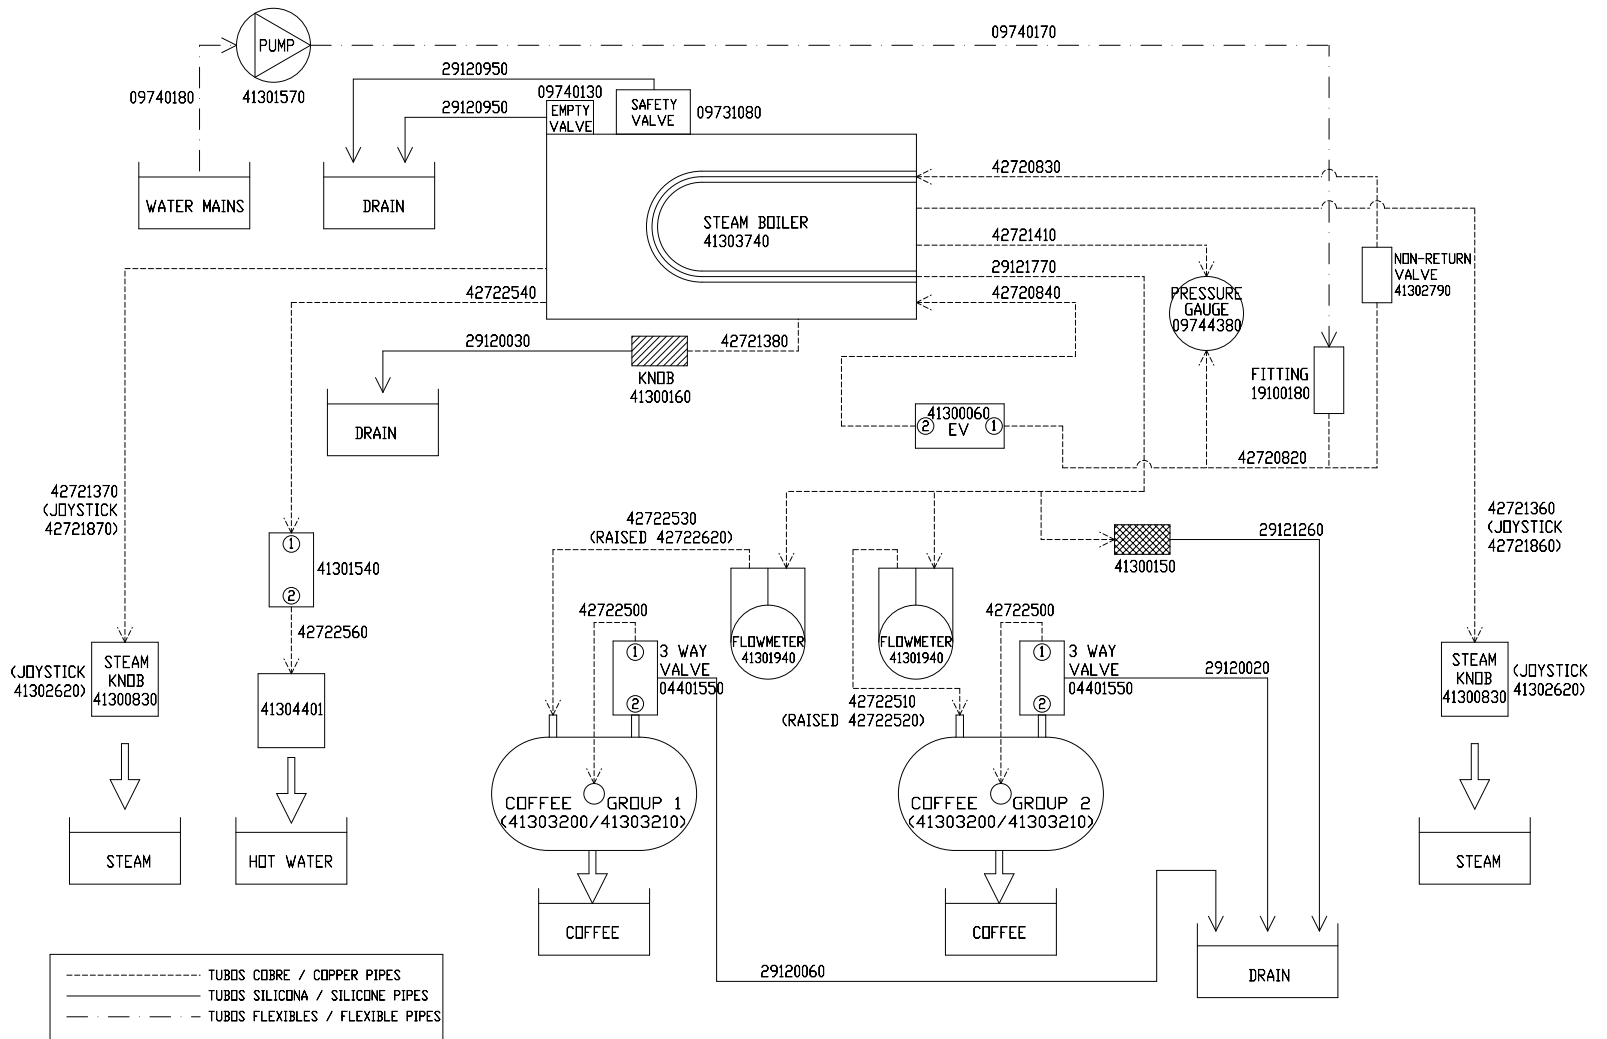

REF.	DESCRIPCIÓN	DESCRIPTION
04401550	ELECTROVALVULA GRUPO BT 3/2 NC RUBY DN1.5mm 230V	GROUP SOLENOID BT 3/2 NC RUBY DN1.5mm G1/8 230V
09731080	VALVULA DE SEGURIDAD BAR	SAFETY BAR VALVE
09740130	VALVULA VACIO INOX TARADA 27g	VACUUM VALVE INOX TARE 27G
09740170	FLEXO AGUA FRIA 1/8 H 2 GR 800MM BD/BT	FLEX COLD WATER 1/8 H 2GR (800MM)
09740180	TUBO FLEXIBLE ENTRADA AGUA CON CODO NSF	INLET WATER FLEXIBLE ELBOW
09744380	MANOMETRO DOBLE BARISTA 2016	DOUBLE MANOMETER BARISTA 2016
19100180	RACOR CONTADOR VOLUMETRICO 1/8"-1/8" INOX	FITTING VOLUMETRIC CONTROL 1/8"-1/8"
29120020	TUBO SILICONA 5X8 (300mm)	SILICONE PIPE 5X8 (300mm)
29120030	TUBO SILICONA 7X11 (300mm)	SILICONE D=13X10 L=50 MM PIPE
29120060	TUBO SILICONA 5X8 (500mm)	SILICONE PIPE 5X8 (500mm)
29120950	TUBO SILICONA 7x11x690	SILICONE PIPE 7x11x690
29121260	TUBO SILICONA 5x8 (370mm)	SILICONE PIPE 5x8 (370mm)
29121770	TUBO VOLUMETRICO SOLDADO BARISTA T 2GR	FLOWMETER PIPE BARISTA T 2GR
41300060	CONJUNTO ELECTROVALVULA LLENADO BARISTA T FLEJO	FILL SOLENOID BARISTA T ASSEMBLY FLEX TUBE
41300150	CONJUNTO VALVULA EXPANSION BARISTA T	EXPANSION VALVE ASSY. BARISTA T
41300160	GRIFO DESAGÜE BARISTA T	DRAIN TAP BARISTA T
41300830	GRIFO VAPOR BARISTA	TAP STEAM BARISTA
41301540	ELECTROVALVULA AGUA CALIENTE BARISTA T ONE COMPLETA	HOT WATER BARISTA T ONE
41301570	CONJUNTO MOTOR BARISTA T 220V	ASSEMBLY ENGINE BARISTA T 220V
41301940	CONJUNTO VOLUMETRICO BARISTA T D.8	FLOWMETER ASSEMBLY BARISTA T D.8
41302620	CONJUNTO SALIDA VAPOR BARISTA T 2GR JOYSTICK 2022	STEAM ASSY. BARISTA BARISTA T 2GR JOYSTICK 2022
41302790	CONJUNTO VÁLVULA ANTIRRETORNO BDT/BT ETL	NON-RETURN VALVE ASSEMBLY BDT/BT ETL
41303200	GRUPO INTERCAMBIADOR BARISTA T	THERMOBLOCK ASSY BARISTA T
41303210	GRUPO INTERCAMBIADOR BARISTA T RAISED	THERMOBLOCK ASSY BARISTA T RAISED
41303740	CALDERA VAPOR BT ONE 2GR/3GR 230V 2023	BARISTA T ONE 2GR/3GR 230V 2023 BOILER
41304401	SALIDA AGUA CALIENTE BARISTA T ETL	HOT WATER OUTLET BARISTA T ETL
42720820	TUBO REPARTIDOR AGUA BDT / BT	WATER DISTRIBUTION PIPE BDT
42720830	TUBO ENTRADA INTERCAMBIADOR BT	BT EXCHANGER INLET PIPE
42720840	TUBO SALIDA ELECTROVALVULA LLENADO BARISTA T D.8	FILL SOLENOID OUTLET PIPE BARISTA T D.8
42721360	TUBO VAPOR DERECHO BARISTA T ZERO/ONE	RIGHT STEAM PIPE BARISTA T ZERO/ONE
42721370	TUBO VAPOR IZQUIERDO BARISTA T ZERO/ONE 2GR	LEFT STEAM PIPE BARISTA T ZERO/ONE 2GR
42721380	TUBO VACIADO CALDERA BARISTA T	BOILER EMPTYING PIPE BARISTA T
42721410	TUBO MANOMETRO VAPOR BARISTA T	MANOMETER PIPE STEAM BARISTA T
42721860	TUBO VAPOR DERECHO BARISTA T ZERO JOYSTICK	RIGHT STEAM PIPE BARISTA T ZERO JOYSTICK
42721870	TUBO VAPOR IZQUIERDO BARISTA T ZERO 2GR JOYSTICK	LEFT STEAM PIPE BARISTA T ZERO 2gr JOYSTICK
42722500	TUBO SALIDA GRUPO BARISTA T D.8	GROUP EXIT PIPE BARISTA T D.8
42722510	TUBO ENTRADA GRUPO 1 BARISTA T D.8	GROUP 1 ENTRY PIPE BARISTA T D.8
42722520	TUBO ENTRADA GRUPO 1 BARISTA T RAISED D.8	GROUP 1 ENTRY PIPE BARISTA T RAISED D.8
42722530	TUBO ENTRADA GRUPO 2 BARISTA T D.8	GROUP 2 ENTRY PIPE BARISTA T D.8
42722540	TUBO AGUA CALIENTE BARISTA T ONE 2GR D.8	HOT WATER PIPE BARISTA T ONE 2GR D.8
42722560	TUBO AGUA MEZCLADA BARISTA T ONE 2GR/3GR D.8	MIXED WATER PIPE BARISTA T ONE 2GR/3GR D.8
42722620	TUBO ENTRADA GRUPOS 2/3 BARISTA T RAISED D.8	GROUPS 2/3 INLET PIPE BARISTA T RAISED D.8