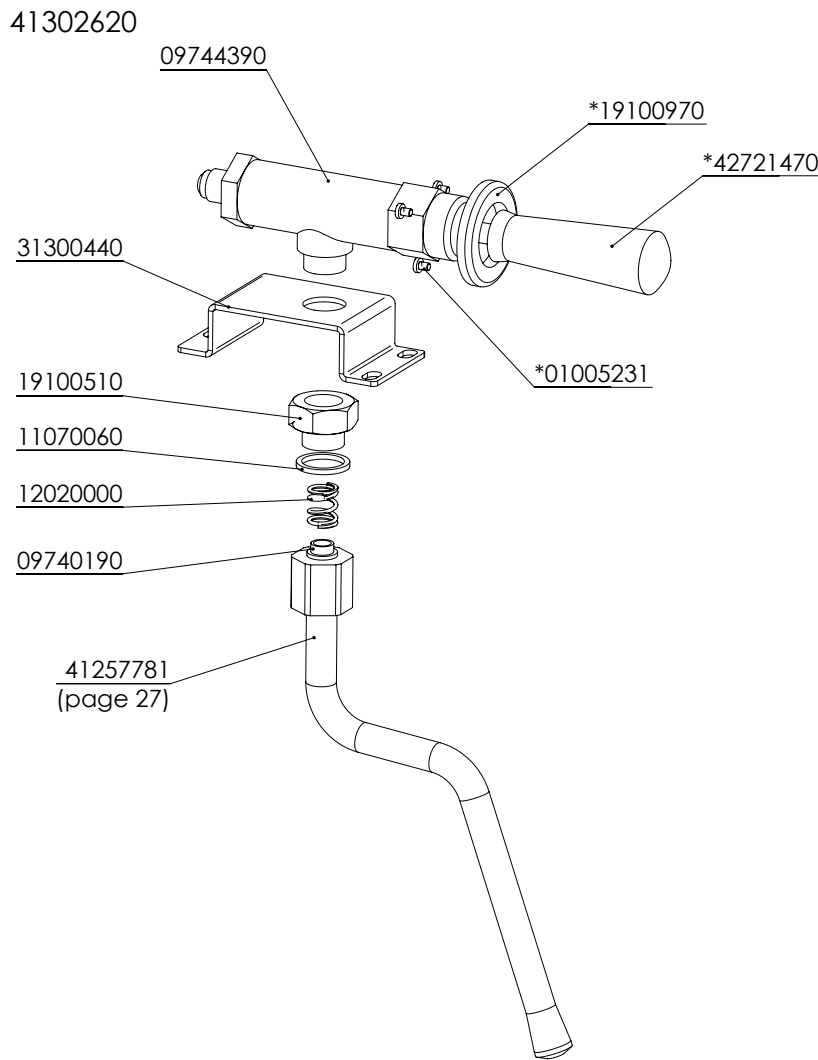

* PARTS MARKED WITH THIS SYMBOL ARE NOT INCLUDED IN 41302620, ORDER THESE PARTS SEPARATELY

REF.	DESCRIPCIÓN	DESCRIPTION
01005231	TORNILLO DIN 7985 M3x4 INOX A2	SCREW DIN 7985 M3x4 SS A2
09740190	GUIA MUELLE GRIFO AGUA	SPRING GUIDE WATER TAP
09744390	GRIFO BARISTA JOYSTICK	TAP BARISTA JOYSTICK
11070060	ARANDELA GRIFO AGUA	WATER TAP WASHER
12020000	MUELLE GRIFO SALIDA VAPOR.AGUA	STEAM . WATER OUTLET TAP SPRING
19100510	CASQUILLO MONTAJE JOYSTICK	JOYSTICK ASSEMBLY CASE
19100970	EMBELLECEDOR GRIFO JOYSTICK BARISTA T	JOYSTICK TAP EMBELLISHER BARISTA T
31300440	SOPORTE VAPOR / AGUA BABY T	STEAM / WATER SUPPORT BABY T
41257781	TUBO VAPOR INOX BAR/BARISTA PTFE D.12mm	SS STEAM PIPE BAR/ BARISTA T PTFE D.12mm
41302620	CONJUNTO SALIDA VAPOR BARISTA T 2GR JOYSTICK 2022	STEAM ASSY. BARISTA BARISTA T 2GR JOYSTICK 2022
42721470	POMO JOYSTICK MADERA BARISTA	TAP HANDLE WOOD BARISTA