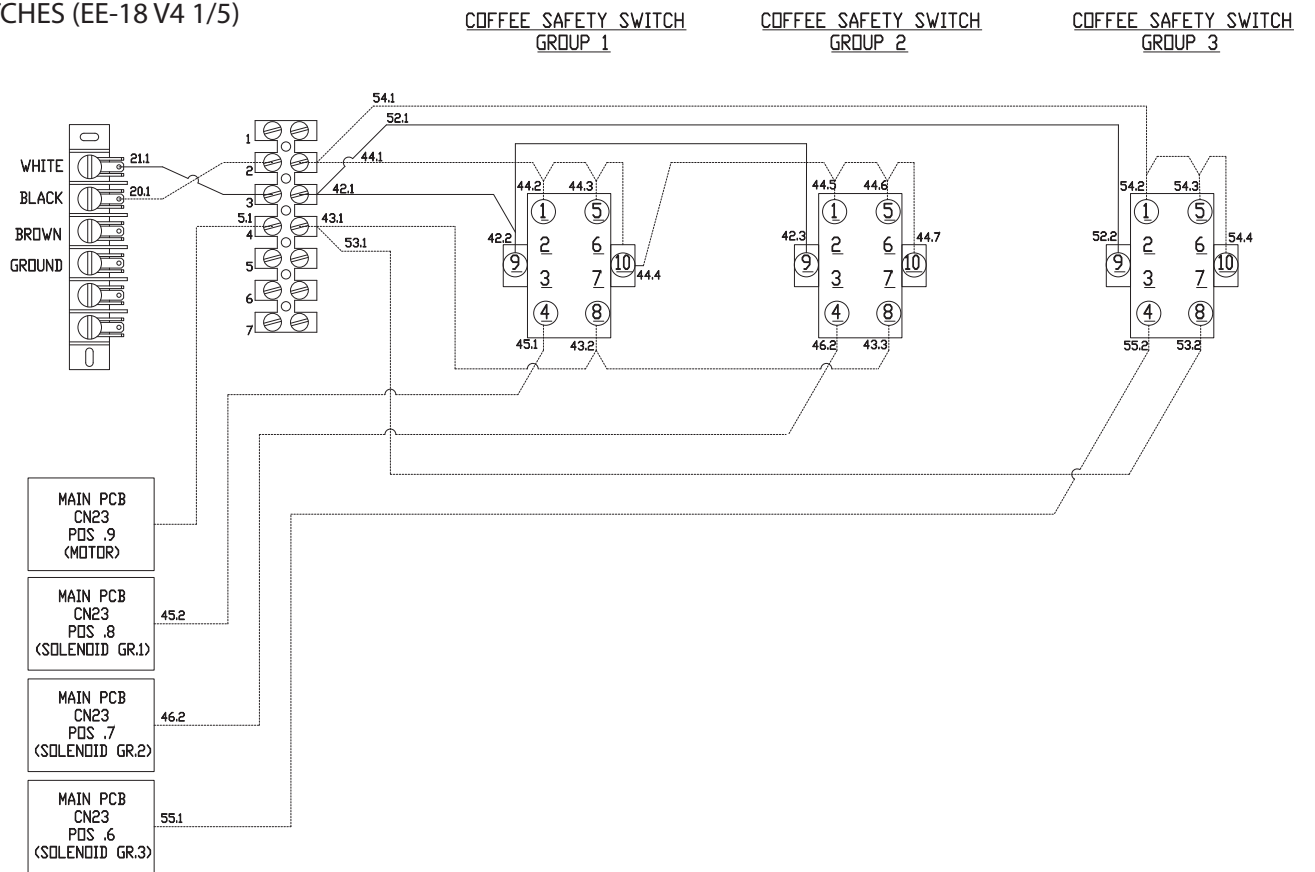

COFFEE SAFETY SWITCHES (EE-18 V4 1/5)