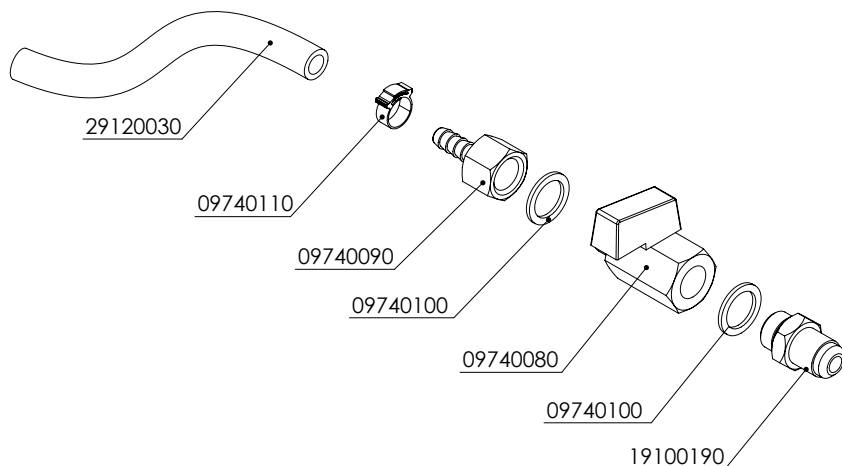

41300160 - DRAIN TAP BARISTA T ASSY.