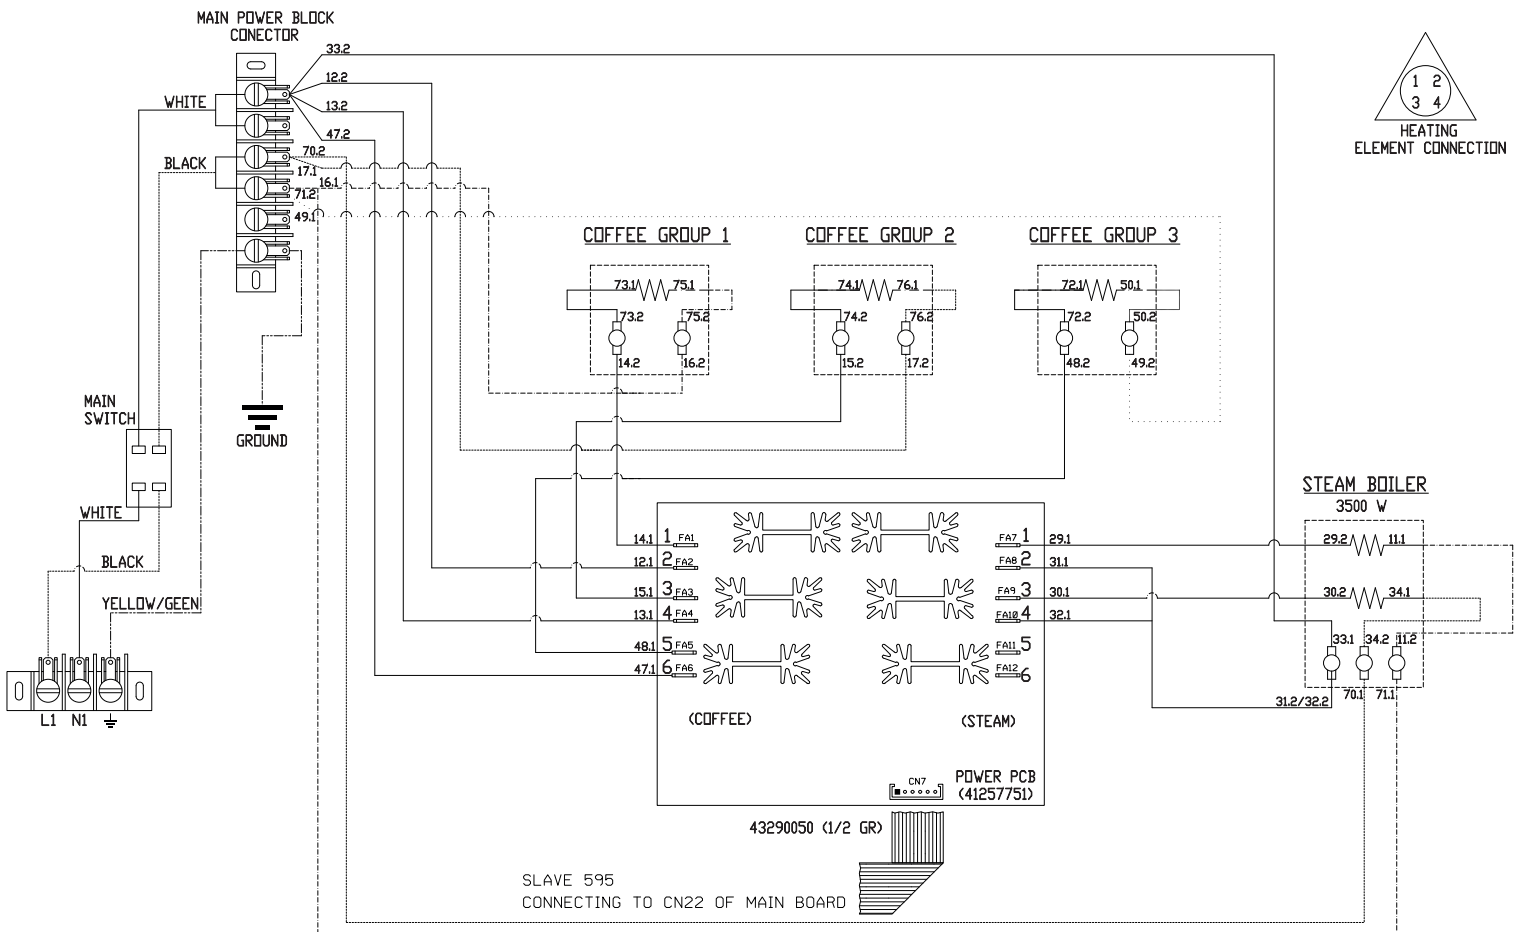

COFFEE SAFETY SWITCHES (EE-18 V4 1/5)

Esquema eléctrico Barista T Plus / One ETL (2) ■ Barista T Plus / One ETL electrical schema (2)

ACCESORIES (EE-18 V4 2/5)

2GR COFFEE SYSTEM + POWER STEAM (EE-18 V4 3/5)

- WHITE (16 AWG/14 AWG) ————
- BLACK (16 AWG) ————
- BROWN (16 AWG) ————
- YELLOW/GREEN (10 AWG) ————

Esquema eléctrico Barista T Plus / One ETL (4) ■ Barista T Plus / One ETL electrical schema (4)

3GR COFFEE SYSTEM + POWER STEAM (EE-18 V4 4/5)

- WHITE (16 AWG/14 AWG) ————
- BLACK (16 AWG) ————
- BROWN (16 AWG) ————
- GREY (16 AWG) ————
- YELLOW/GREEN (10 AWG) ————

WHITE (16 AWG/14 AWG) _____
BLACK (16 AWG) _____