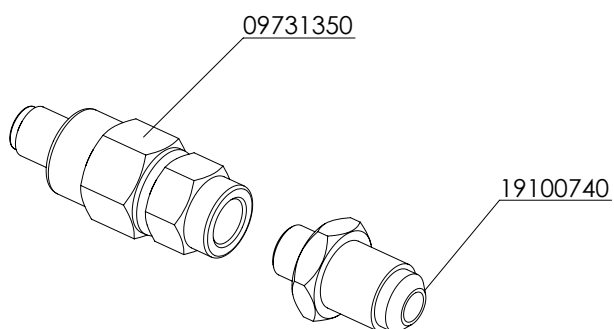

41302790 - NON-RETURN VALVE ASSEMBLY BDT/BT