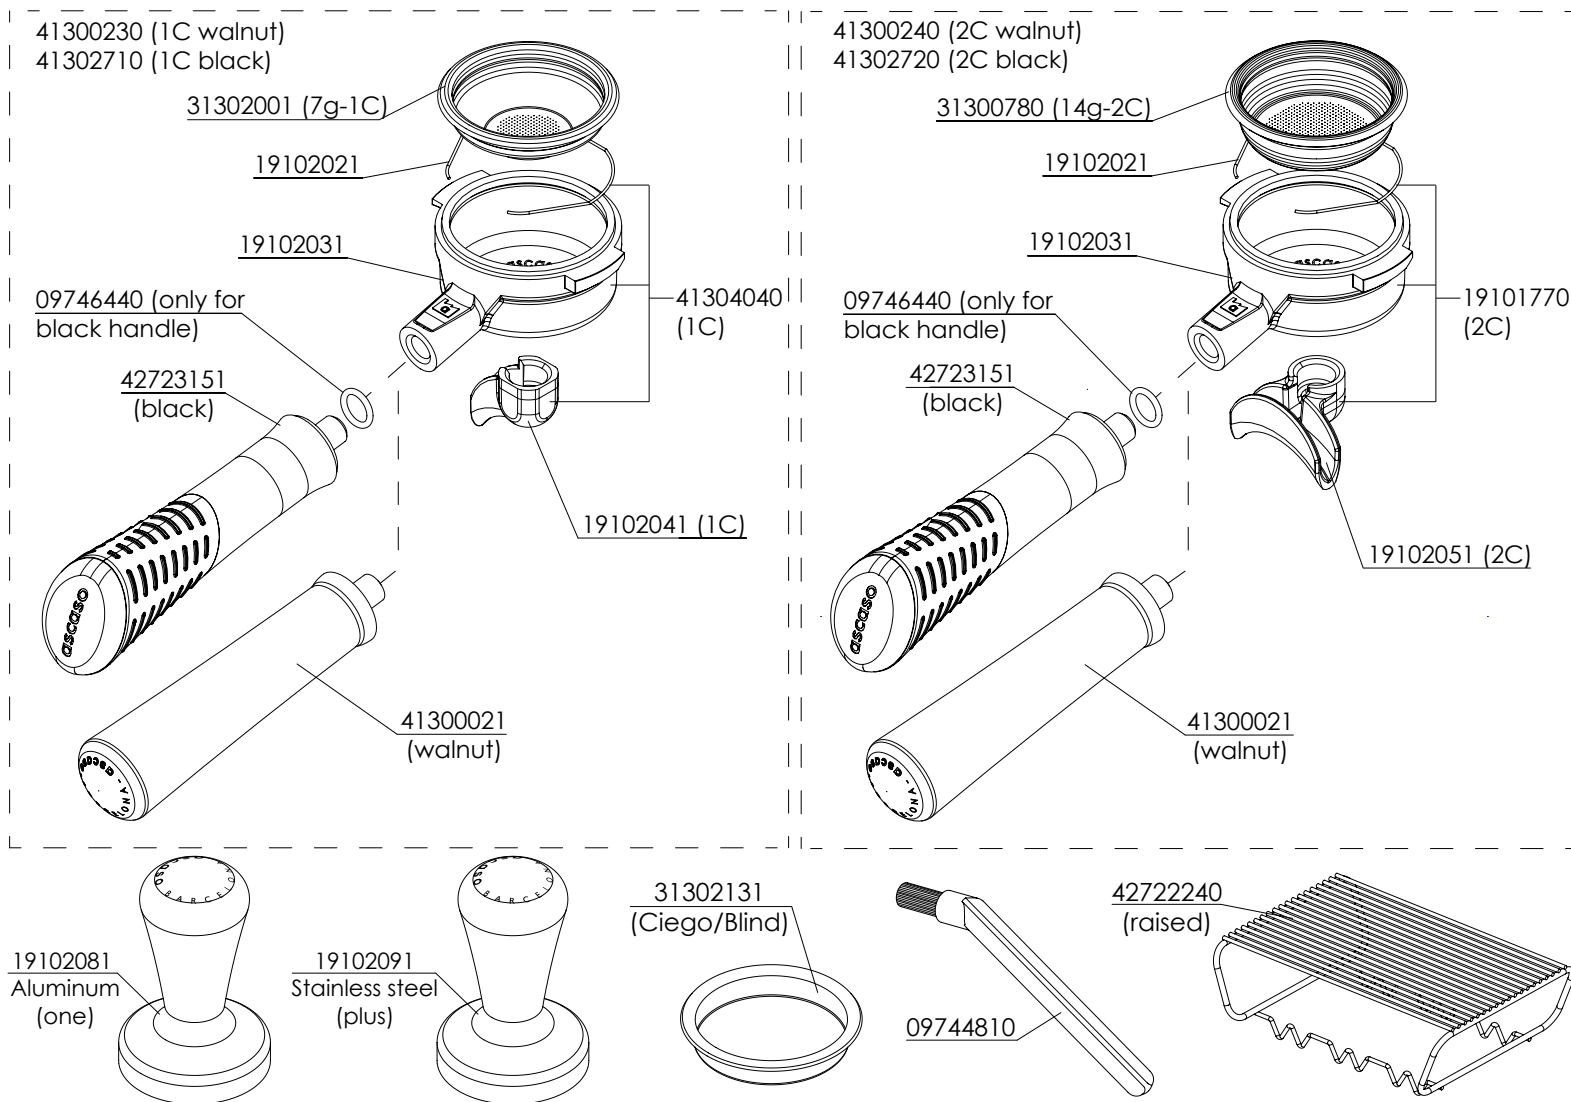

REF.	DESCRIPCIÓN	DESCRIPTION
09744810	CEPILLO DUCHA	SHOWER NYLON BRUSH
09746440	JUNTA TORICA 10X2 NBR	10X2 NBR O-RING
19101770	PORTAFILTRO M12 INCLINADO EXTRA PROFUNDO INOX. 2 CAFE	2 COFFEE EXTRA DEEP INCLINED FILTER HOLDER M12 STAINLESS
19102021	ARO RETENCION FILTRO PROF. (D.1MM)	PROF FILTER SPRING
19102031	CUERPO PORTAFILTRO INOX	EXTRA DEEP INCLINED FILTER HOLDER BODY M12 STAINLESS
19102041	SALIDA 1 CAFE ABIERTA INOX	1 OPEN STAINLESS STEEL COFFEE OUTPUT
19102051	SALIDA 2 CAFES ABIERTA INOX	2 OPEN STAINLESS STEEL COFFEE OUTPUT
19102081	TAMPER CAFE 58mm ALUMINIO	COFFEE TAMPER 58MM ALUMINUM
19102091	TAMPER CAFE 58mm INOX	COFFEE TAMPER 58MM STAINLESS
31300780	CACILLO 2 CAFE PROFESIONAL	PROFESSIONAL 2 COFFEES FILTER
31302001	CACILLO 1 CAFE PROFESIONAL	PROFESSIONAL 1 COFFEE FILTER
31302131	CACILLO CIEGO PROF/BARISTA	PROF BLIND FILTER
41300021	MANGO PORTA MADERA BARISTA T/ BIG DREAM PLUS NOGAL	HANDLE WALNUT WOOD BARISTA / BIG DREAM PLUS
41300230	PORTA INOX COMPLETO NOGAL 1 CAFE PROD.	1 COFFEE STAINLESS COMPLETE FILTERHOLDER - WALNUT
41300240	PORTA INOX COMPLETO NOGAL 2 CAFES PROD.	2 COFFEE STAINLESS COMPLETE FILTERHOLDER - WALNUT
41302710	PORTAFILTRO INOX. COMPLETO 1 CAFE PROD.	1 COFFEE STAINLESS COMPLETE FILTERHOLDER
41302720	PORTAFILTRO INOX. COMPLETO 2 CAFES PROD.	2 COFFEE STAINLESS COMPLETE FILTERHOLDER
41304040	PORTAFILTRO M12 INCLINADO EXTRA PROFUNDO INOX. 1 CAFE	1 COFFEE EXTRA DEEP INCLINED FILTER HOLDER M12 STAINLESS
42722240	ALZA RAISED BIG DREAM	SUPPLEMENT RAISED BIG DREAM
42723151	MANGO PORTAFILTRO BARISTA	FILTERHOLDER HANDLE