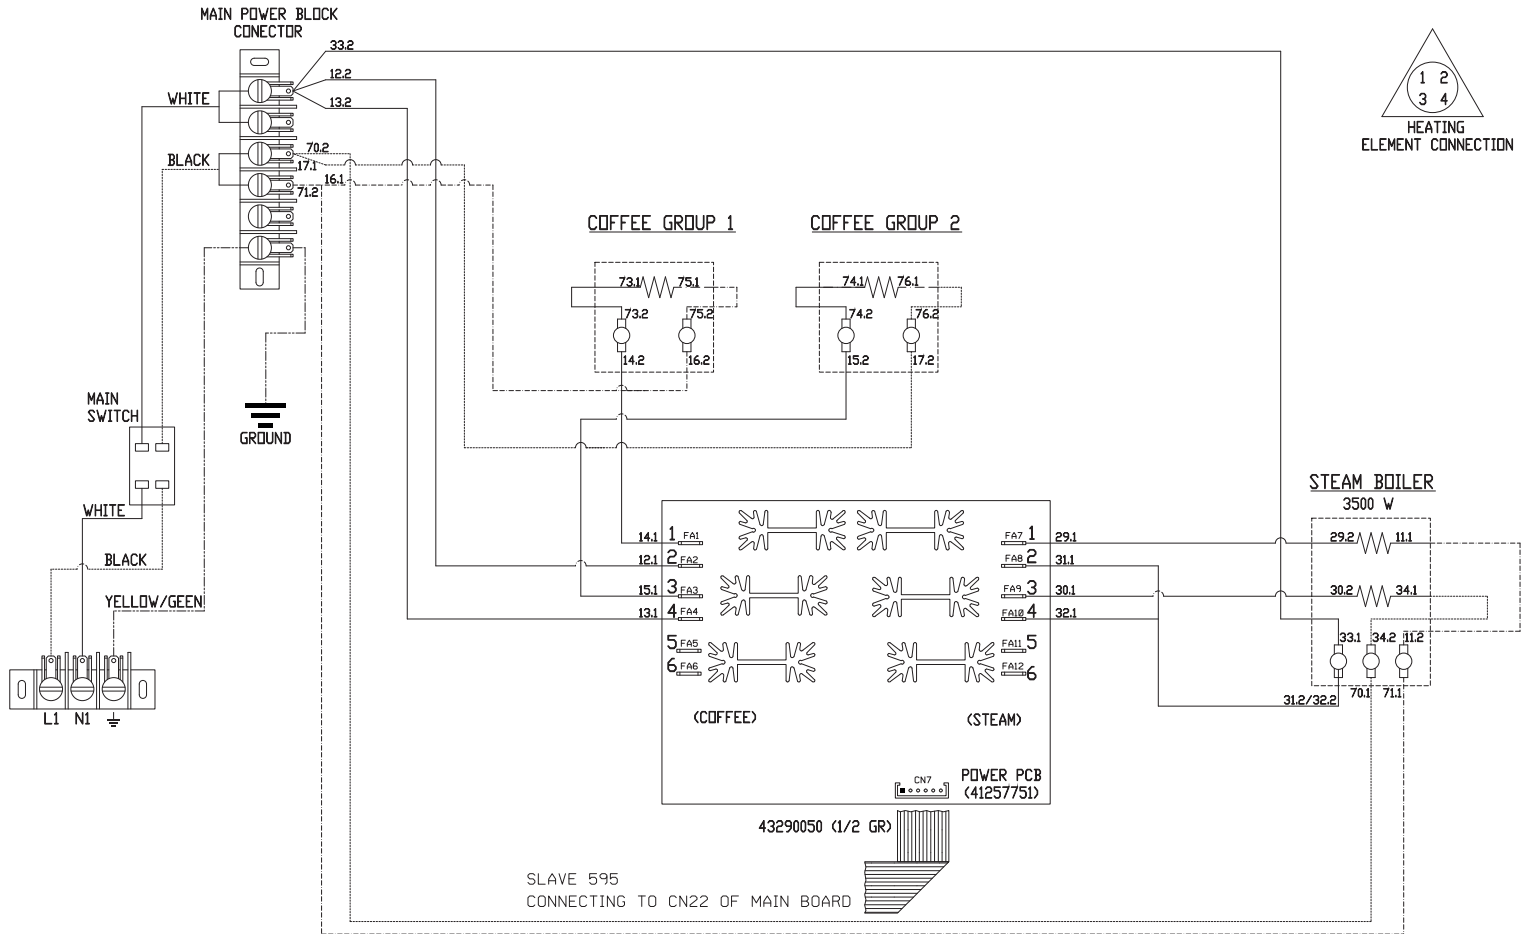

COFFEE SAFETY SWITCHES (EE-18 V4 1/5)

Esquema eléctrico Barista T Plus / One ETL (2) ■ Barista T Plus / One ETL electrical schema (2)

ACCESORIES (EE-18 V4 2/5)

2GR COFFEE SYSTEM + POWER STEAM (EE-18 V4 3/5)

- WHITE (16 AWG/14 AWG) ————
- BLACK (16 AWG) ————
- BROWN (16 AWG) ————
- YELLOW/GREEN (10 AWG) ————

Esquema eléctrico Barista T Plus / One ETL (4) ■ Barista T Plus / One ETL electrical schema (4)

3GR COFFEE SYSTEM + POWER STEAM (EE-18 V4 4/5)

- WHITE (16 AWG/14 AWG) ————
- BLACK (16 AWG) ————
- BROWN (16 AWG) ————
- GREY (16 AWG) ————
- YELLOW/GREEN (10 AWG) ————

WHITE (16 AWG/14 AWG) _____
BLACK (16 AWG) _____