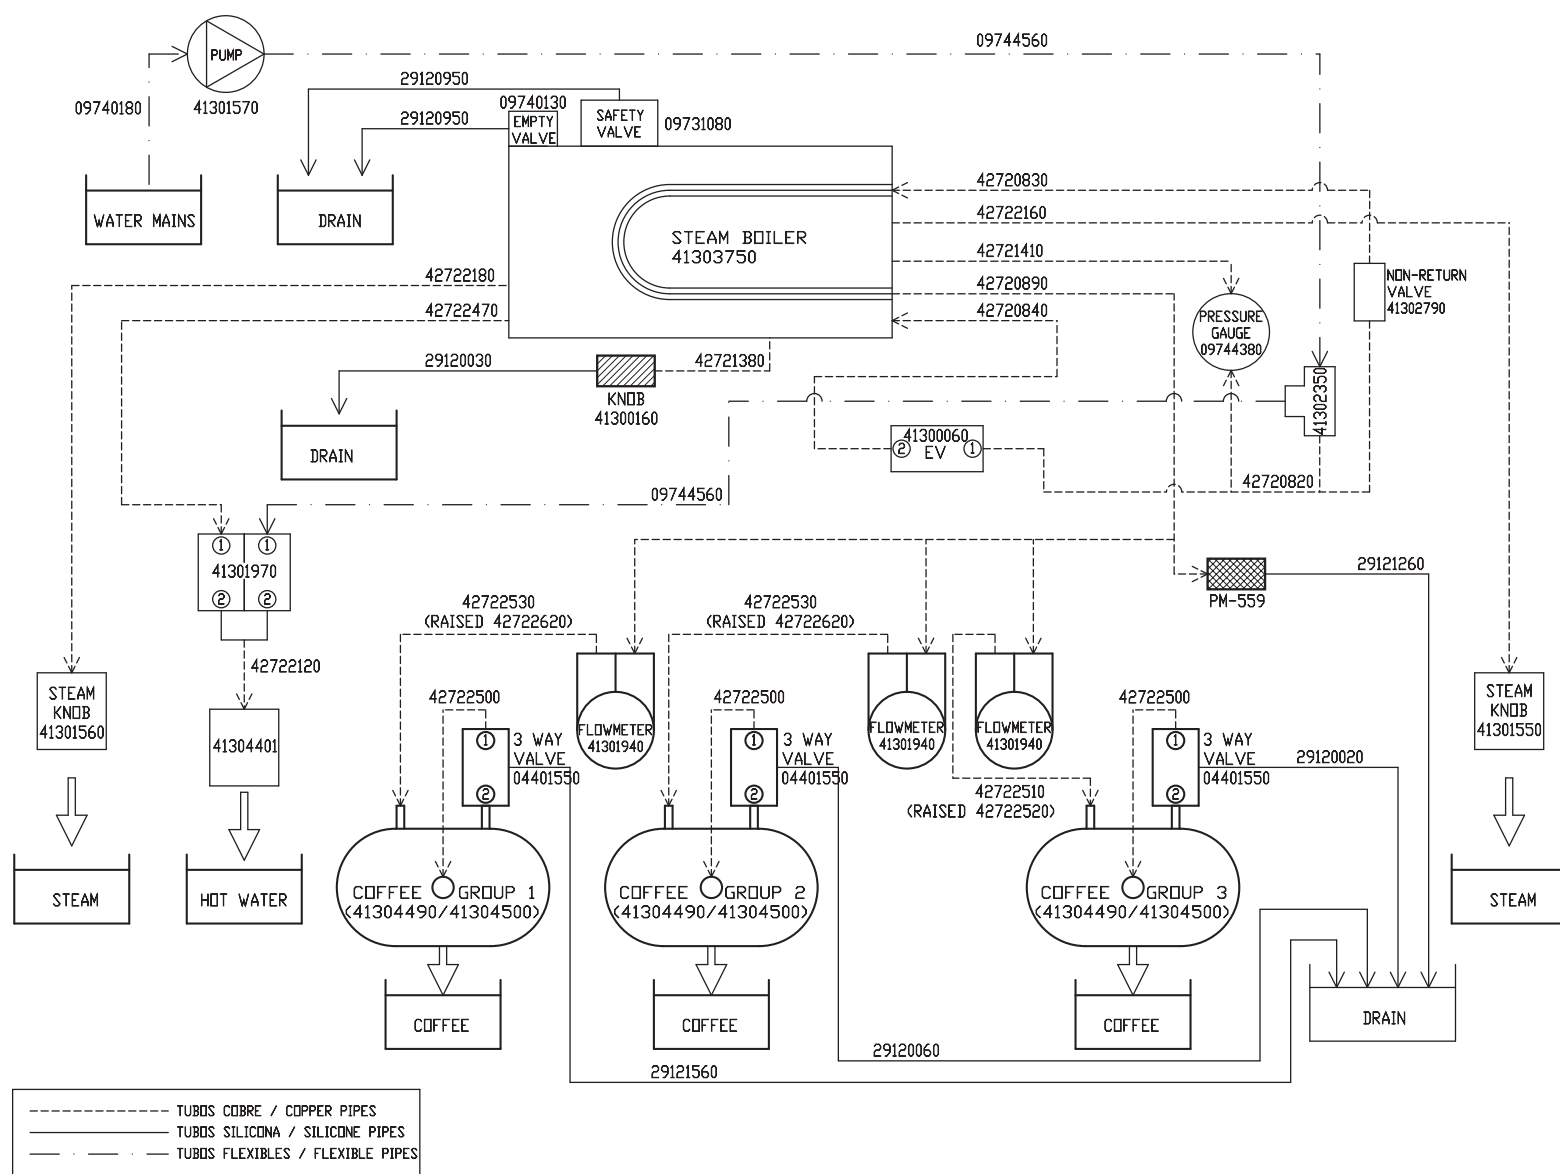

REF.	DESCRIPCIÓN	DESCRIPTION
04401550	ELECTROVALVULA GRUPO BT 3/2 NC RUBY DN1.5mm 230V	GROUP SOLENOID BT 3/2 NC RUBY DN1.5mm G1/8 230V
09731080	VALVULA DE SEGURIDAD BAR	SAFETY BAR VALVE
09740130	VALVULA VACIO INOX TARADA 27g	VACUUM VALVE INOX TARE 27G
09740180	TUBO FLEXIBLE ENTRADA AGUA CON CODO NSF	INLET WATER FLEXIBLE ELBOW
09744380	MANOMETRO DOBLE BARISTA 2016	DOUBLE MANOMETER BARISTA 2016
09744560	FLEXO AGUA FRIA 1/8 H 3 GR 1000MM BIG DREAM	FLEX COLD WATER 1/8 H 3GR (1000MM)
29120020	TUBO SILICONA 5X8 (300mm)	SILICONE PIPE 5X8 (300mm)
29120030	TUBO SILICONA 7X11 (300mm)	SILICONE D=13X10 L=50 MM PIPE
29120060	TUBO SILICONA 5X8 (500mm)	SILICONE PIPE 5X8 (500mm)
29120950	TUBO SILICONA 7x11x690	SILICONE PIPE 7x11x690
29121260	TUBO SILICONA 5x8 (370mm)	SILICONE PIPE 5x8 (370mm)
29121560	TUBO SILICONA 5x8 (750mm)	SILICONE PIPE 5x8 (750mm)
41300060	CONJUNTO ELECTROVALVULA LLENADO BARISTA T FLEXO	FILL SOLENOID BARISTA T ASSEMBLY FLEX TUBE
41300150	CONJUNTO VALVULA EXPANSION BARISTA T	EXPANSION VALVE ASSY. BARISTA T
41300160	GRIFO DESAGÜE BARISTA T	DRAIN TAP BARISTA T
41301550	VAPOR DERECHO BARISTA T PLUS	RIGHT STEAM BARISTA T PLUS
41301560	VAPOR IZQUIERDO BARISTA T PLUS	LEFT STEAM BARISTA T PLUS
41301570	CONJUNTO MOTOR BARISTA T 220V	ASSEMBLY ENGINE BARISTA T 220V
41301940	CONJUNTO VOLUMETRICO BARISTA T D.8	FLOWMETER ASSEMBLY BARISTA T D.8
41301970	CONJUNTO MIXER EV REGULABLE BARISTA T PLUS	ADJUSTABLE SOLENOID VALVE MIXER ASSEMBLY BARISTA T PLUS
41302350	CONJUNTO REPARTIDOR AGUA BT PLUS	CONJUNTO REPARTIDOR AGUA BT PLUS
41302790	CONJUNTO VÁLVULA ANTIRRETORNO BDT/BT ETL	NON-RETURN VALVE ASSEMBLY BDT/BT ETL
41303750	CALDERA VAPOR BARISTA T PLUS 2GR/3GR 2023	BOILER BARISTA T PLUS 2GR/3GR 2023
41304401	SALIDA AGUA CALIENTE BARISTA T ETL	HOT WATER OUTLET BARISTA T ETL
41304490	GRUPO INTERCAMBIADOR BARISTA T PLUS 2023	THERMOBLOCK ASSY BARISTA T PLUS 2023
41304500	GRUPO INTERCAMBIADOR BARISTA T PLUS RAISED 2023	THERMOBLOCK ASSY BARISTA T PLUS RAISED 2023
42720820	TUBO REPARTIDOR AGUA BDT / BT	WATER DISTRIBUTION PIPE BDT
42720830	TUBO ENTRADA INTERCAMBIADOR BT	BT EXCHANGER INLET PIPE
42720840	TUBO SALIDA ELECTROVALVULA LLENADO BARISTA T D.8	FILL SOLENOID OUTLET PIPE BARISTA T D.8
42720890	TUBO VOLUMETRICOS SOLDADO BT 3GR	WELDED VOLUMETRIC TUBE BT 3GR
42721380	TUBO VACIADO CALDERA BARISTA T	BOILER EMPTYING PIPE BARISTA T
42721410	TUBO MANOMETRO VAPOR BARISTA T	MANOMETER PIPE STEAM BARISTA T
42722120	TUBO T REGULADORA A GRIFO BARISTA T	REGULATOR TO TAP PIPE BARISTA T
42722160	TUBO VAPOR DERECHO BARISTA T PLUS	RIGHT STEAM PIPE BARISTA T PLUS
42722180	TUBO VAPOR IZQUIERDO BARISTA T PLUS 3GR	LEFT STEAM PIPE BARISTA T PLUS 3GR
42722470	TUBO CALDERA A CONJUNTO REGULADOR BARISTA T 3 GRUPOS	BOILER TO REGULATOR ASSY PIPE BARISTA T 3 GROUPS
42722500	TUBO SALIDA GRUPO BARISTA T D.8	GROUP EXIT PIPE BARISTA T D.8
42722510	TUBO ENTRADA GRUPO 1 BARISTA T D.8	GROUP 1 ENTRY PIPE BARISTA T D.8
42722520	TUBO ENTRADA GRUPO 1 BARISTA T RAISED D.8	GROUP 1 ENTRY PIPE BARISTA T RAISED D.8
42722530	TUBO ENTRADA GRUPO 2 BARISTA T D.8	GROUP 2 ENTRY PIPE BARISTA T D.8
42722620	TUBO ENTRADA GRUPOS 2/3 BARISTA T RAISED D.8	GROUPS 2/3 INLET PIPE BARISTA T RAISED D.8