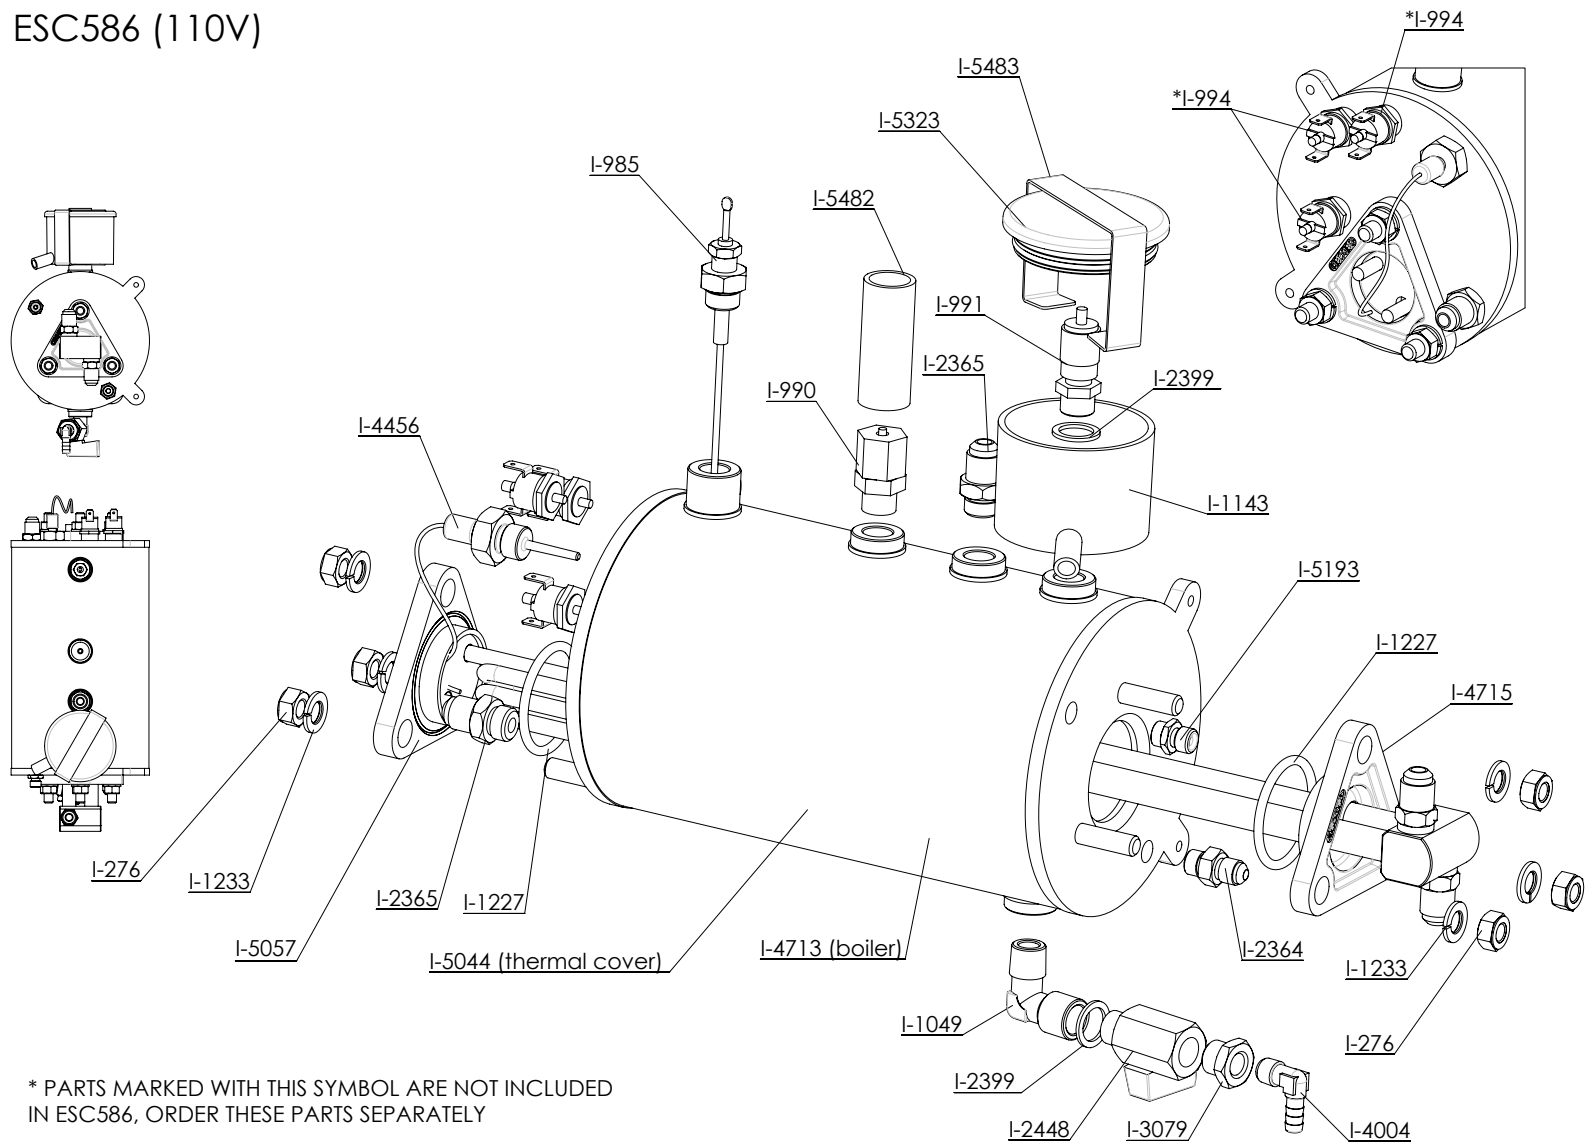

ESC586 (110V)

REF.	DESCRIPCIÓN	DESCRIPTION
ESC586	CONJUNTO CALDERA VAPOR BABY T PLUS 110V ETL	BOILER ASSEMBLY BABY T PLUS 110V ETL
I..276	TUERCA M8 INOX	NUT
I..985	SONDA BAR COMPLETA 120MM	120MM LEVEL PROBE
I..990	VALVULA VACIO BAR 1/4	BAR EMPTY SOLENOID
I..991	VALVULA DE SEGURIDAD BAR	SAFETY BAR VALVE
I..994	TERMOSTATO SEGURIDAD 145°	THERMOSTAT SAFETY
I.1049	RACOR CODO M-H 1/4 INOX	BEND FITTING 5020 1/4
I.1143	CAZOLETA VALVULA VACIO	BAR TRAY WATER BOILER
I.1227	TORICA 37.69 x 3.53 SILICONA	SILICONE RING 37.69 X 3.53
I.1233	ARANDELA GROWER M8 DIN 127/B INOX.	GROWER SAFETY WASHER M8 DIN 127/B SS
I.2364	RACOR CONTADOR VOLUMETRICO 1/8"-1/8" INOX	FITTING VOLUMETRIC CONTROL 1/8"-1/8"
I.2365	RACOR CALDERA 1/4" INOX	FITTING BOILER 1/4"
I.2399	JUNTA COBRE 1/4"	COPPER JOINT 1/4"
I.2448	VALVULA BOLA 1/4 BARISTA	BARISTA SOLENOID BALL 1/4
I.3079	REDUCCIÓN 1/4"M - 1/8"H INOX	REDUCER 1/4"M - 1/8"H INOX
I.4004	RACOR CODO 1/8 MANGUERA 7 INOX	ELBOW FITTING 1/8
I.4456	SONDA TEMPERATURA CALDERA VAPOR BARISTA T	BOILER BARISTA T TEMPERATURE PROBE
I.4713	CALDERA VAPOR 2.3L BABY T	BOILER BARISTA T MINI 2.3L
I.4715	INTERCAMBIADOR BABY T	INTERCAMBIADOR BABY T
I.5044	FUNDA TERMICA CALDERA BABY T	BOILER THERMAL CASE BABY T
I.5057	RESISTENCIA CALDERA VAPOR 1200W 120V -- 2 FASES	STEAM BOILER RESISTOR 1200W 120V - 2 PHASES
I.5193	RACOR CONEXIÓN MANÓMETRO 1/8 - 1/8	MANOMETER CONNECTION FITTING 1/8 - 1/8
I.5323	TAPA CAZOLETA VALVULA VACIO	COVER CUP EMPTY VALVE
I.5482	TUBO SILICONA 16x20 (50mm)	SILICONE TUBE 16x20 (50mm)
I.5483	BRIDA CAZOLETA	BOWL FLANGE