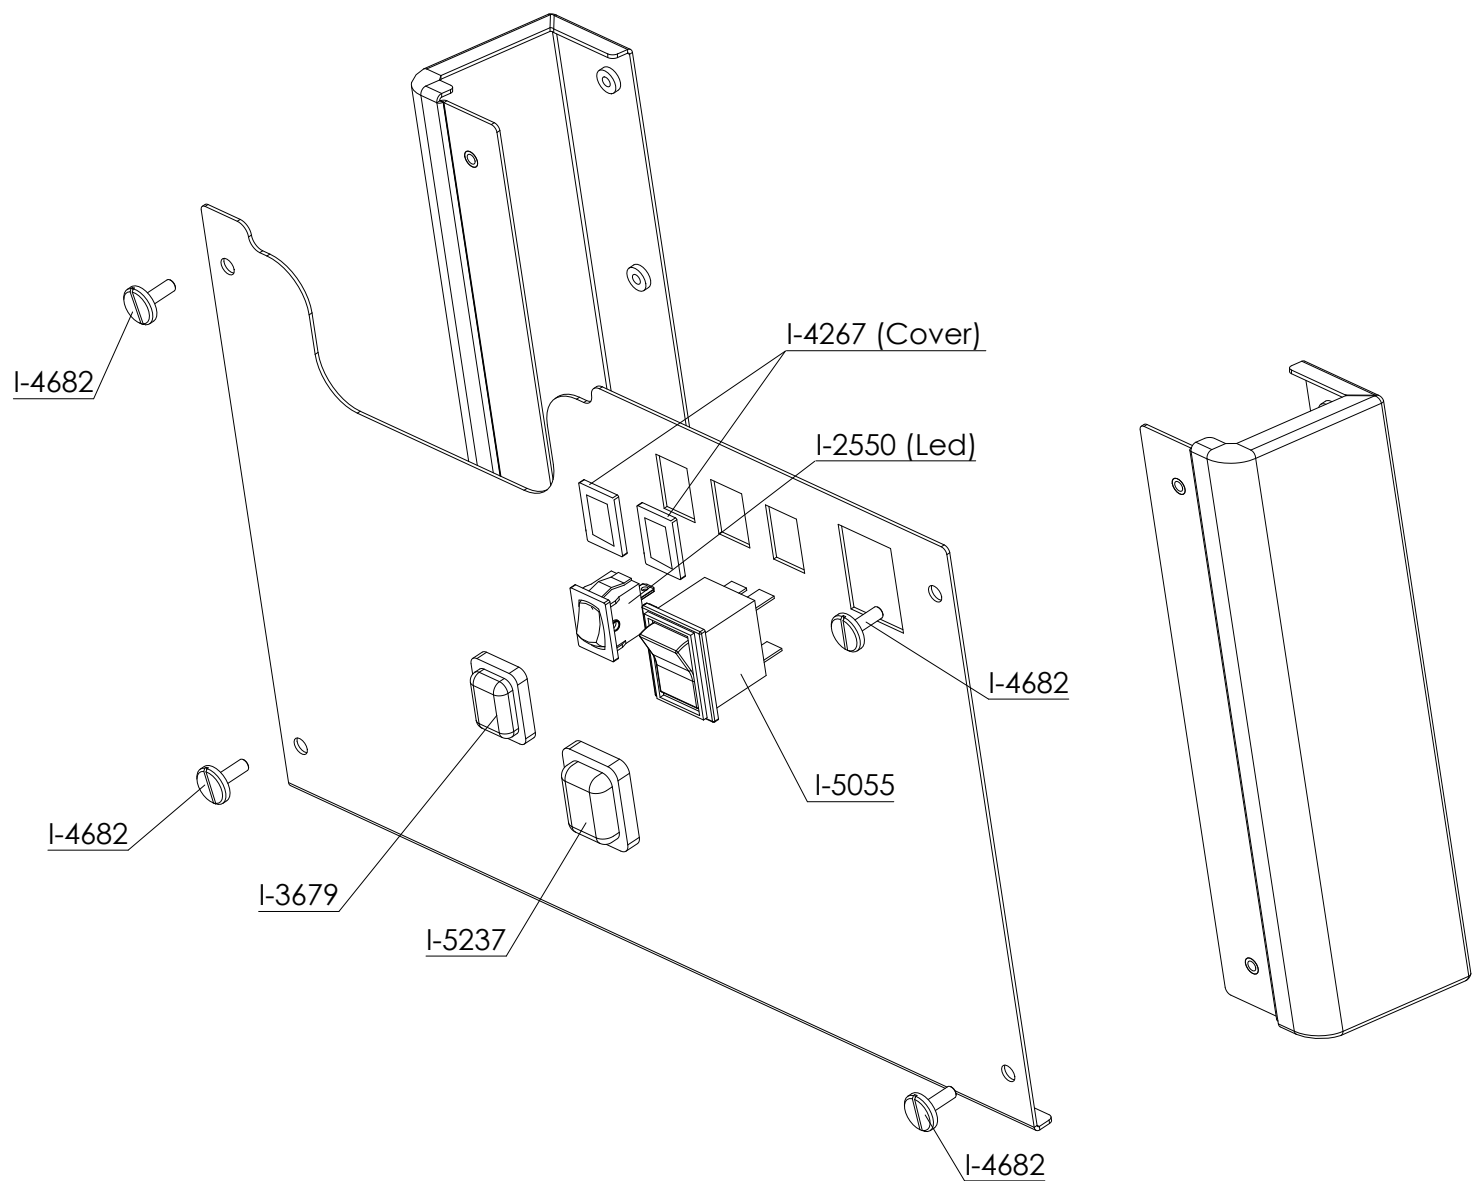

REF.	DESCRIPCIÓN
I.2550	INTERRUPTOR ON-OFF ACCESORIOS BARISTA T
I.3679	PROTECTOR PVC INTERRUPTOR
I.4267	TAPA CIEGA INTERRUPTOR LED BAR/BARISTA
I.4682	TORNILLO M4X12 DIN 921 INOX A2
I.5055	INTERRUPTOR GENERAL BABY T
I.5237	PROTECTOR PVC INTERRUPTOR GENERAL BABY T

DESCRIPTION
BARISTA T ACCESSORIES ON/OFF SWITCH
PVC SWITCH PROTECTOR RL-31
BLIND LID SWITCH LED BAR/BARISTA
SCREW M4X12 DIN 921
GENERAL SWITCH BABY T
PROTECTOR PVC GENERAL SWITCH BABY T