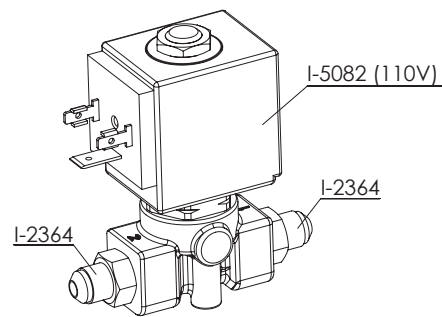

PM-660 - FILLING ELECTROVALVE ASSEMBLY BABY T PLUS ETL 110V

REF.	DESCRIPCIÓN	DESCRIPTION
I.2364	RACOR CONTADOR VOLUMETRICO 1/8"-1/8" INOX	FITTING VOLUMETRIC CONTROL 1/8"-1/8"
I.2617	CONECTOR RECTO 1/8 M-M INOX	STRAIGHT CONNECTOR 1/8 M-M INOX
I.3113	RACOR CODO M 1/8"R - H 1/8"G INOX	FITTING ELBOW M 1/8"R - H 1/8"G
I.4004	RACOR CODO 1/8 MANGUERA 7 INOX	ELBOW FITTING 1/8
I.4821	RACOR 1/8" - 1/4" ABOCARDADO	FITTING 1/8" - 1/4" FLARED
I.4901	RACOR "T" M-M-H 1/8	FITTING "T" M-M-H 1/8
I.5081	ELECTROVALVULA AGUA CALIENTE 2/2 RUBY DN3.0mm 110V	SOLENOID HOTWATER BT 2/2 NC RUBY DN3.0mm G1/8 110V
I.5082	ELECTROVALVULA LLENADO BT 2/2 NC FKM DN1.5mm 110V	FILL SOLENOID BT 2/2 NC FKM DN1.5mm G1/8 110V
PM.541	CONJUNTO ELECTROVALVULA AGUA CALIENTE BABY T 110V.	HOT WATER ELECTROVALVE ASSEMBLY BABY T 110V
PM.645	CONJUNTO SELECTOR ENTRADA BABY T ETL	INPUT SELECTOR ASSEMBLY BABY T ETL
PM.660	CONJUNTO ELECTROVALVULA LLENADO BABY T ETL	FILL ELECTROVALVE ASSY. BABY T ETL