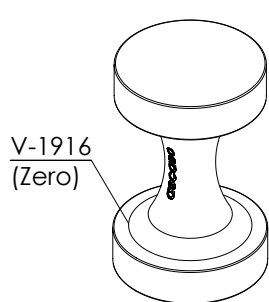

I-1182 (Ciego/Blind)