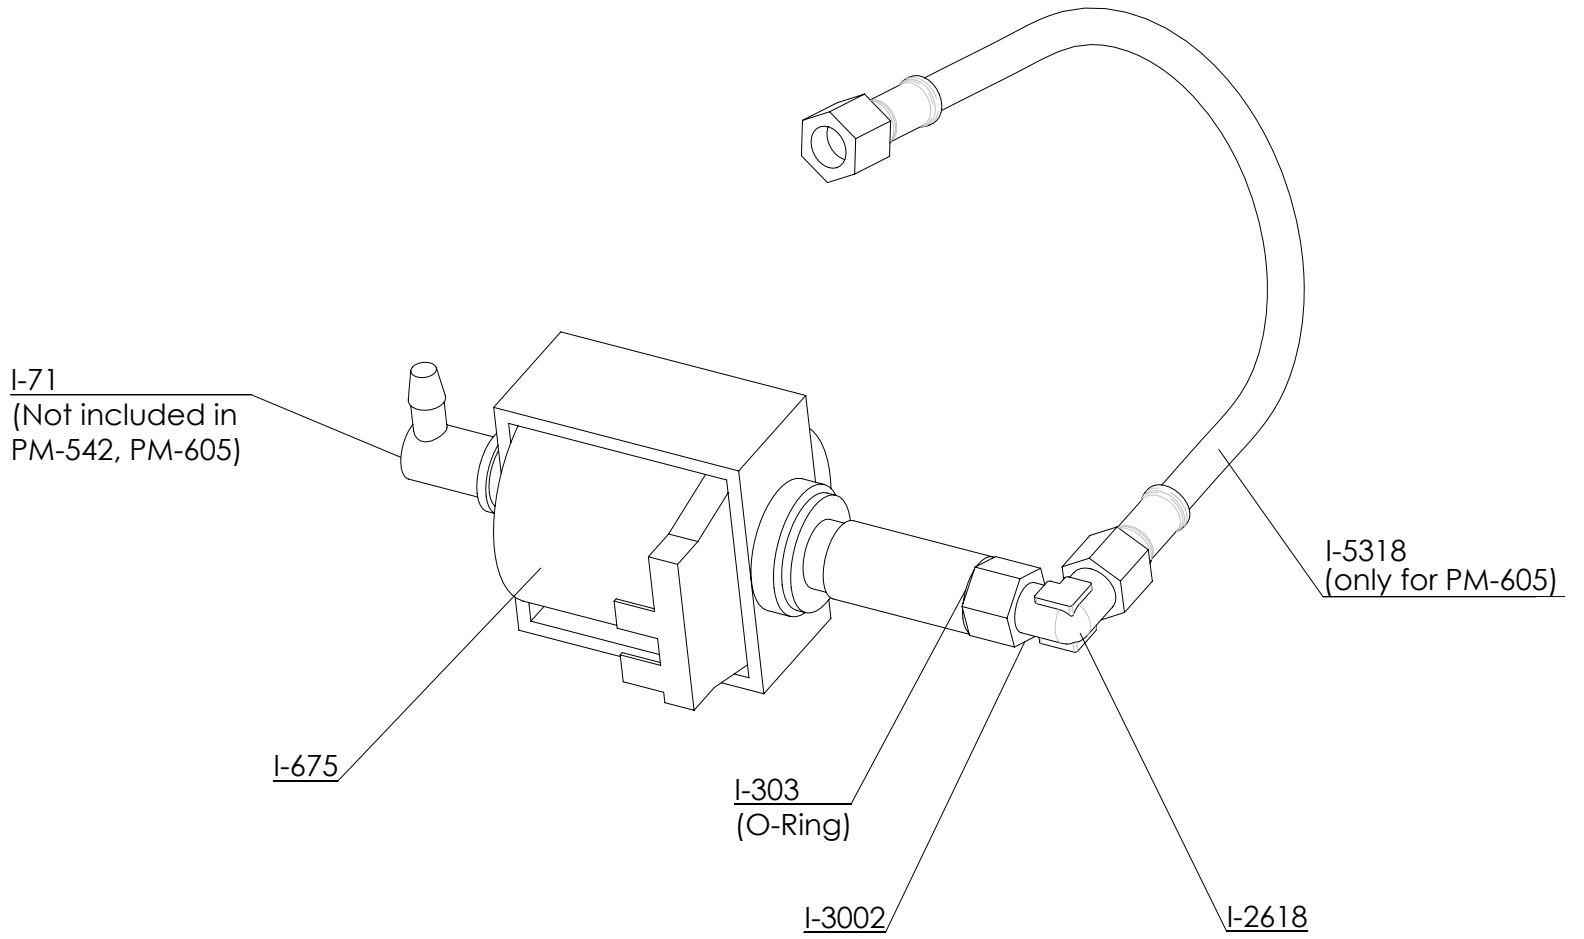

PM-542 GROUP PUMP BABY T ZERO 110V
PM-605 BOILER PUMP BABY T ZERO 110V

REF.	DESCRIPCIÓN	DESCRIPTION
I...71	PIPETA ASPIRACION	90° FITTING
I..303	TORICA S-2	S-2 RING
I..675	BOMBA 110/120V 60 Hz	110/120V 60Hz PUMP
I.2618	RACOR CODO 1/8 M-M INOX	ELBOW FITTING 1/8 M-M INOX (old I.90)
I.3002	RACOR BOMBA	PUMP FITTING
I.5318	TUBO FLEXIBLE 300MM 1/8"H - 1/8"H	FLEXIBLE 300MM
PM.542	CONJUNTO BOMBA BABY T ZERO 110V.	GROUP PUMP SET BABY T ZERO 110V
PM.605	CONJUNTO BOMBA CALDERA BABY T ZERO 110V.	BOILER GROUP PUMP SET BABY T ZERO 110V.