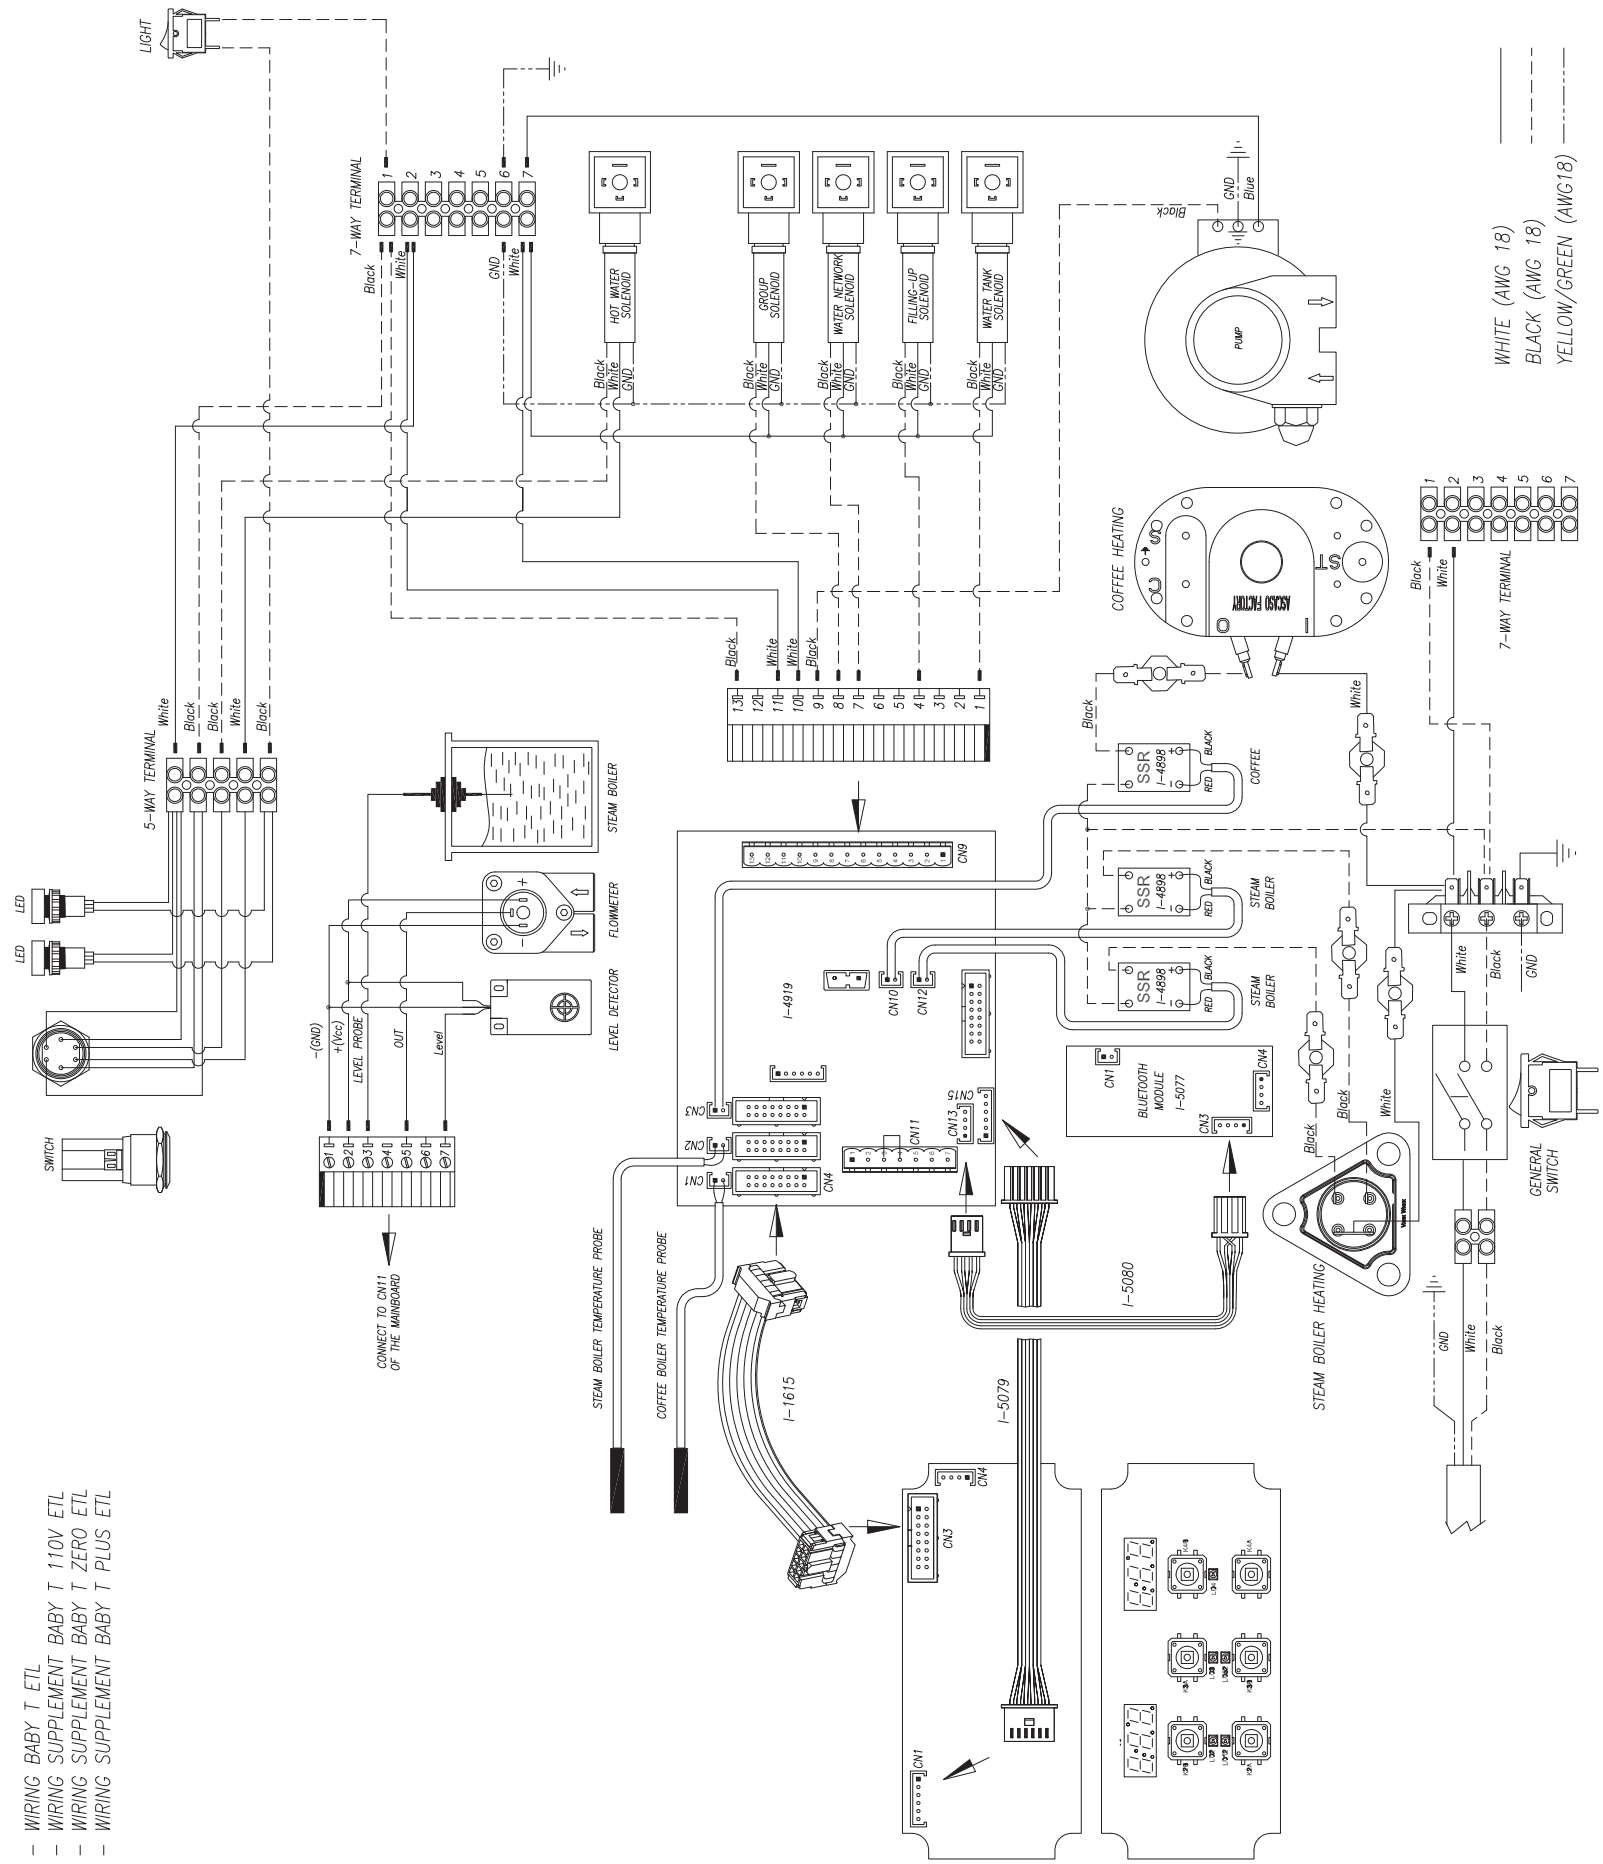

- I.5460 - WIRING BABY T ETL
- I.5461 - WIRING SUPPLEMENT BABY T 110V ETL
- I.5602 - WIRING SUPPLEMENT BABY T ZERO ETL
- I.5462 - WIRING SUPPLEMENT BABY T PLUS ETL

WHITE (AWG 18)
BLACK (AWG 18)
YELLOW/GREEN (AWG18)