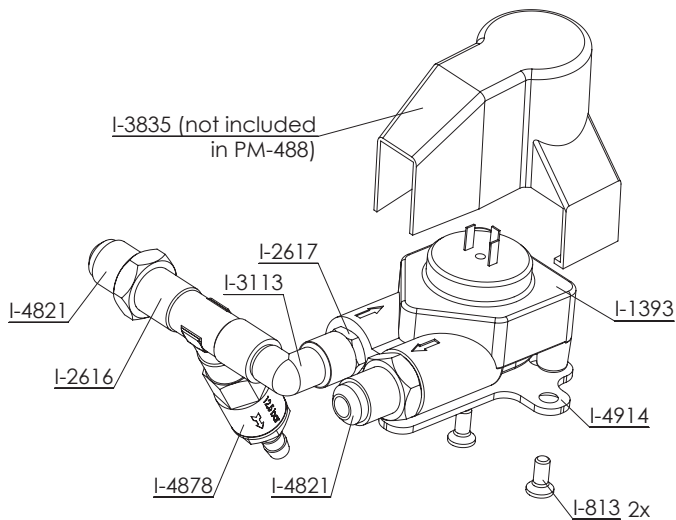

PM-488 - FLOWMETER ASSEMBLY BABY T PLUS