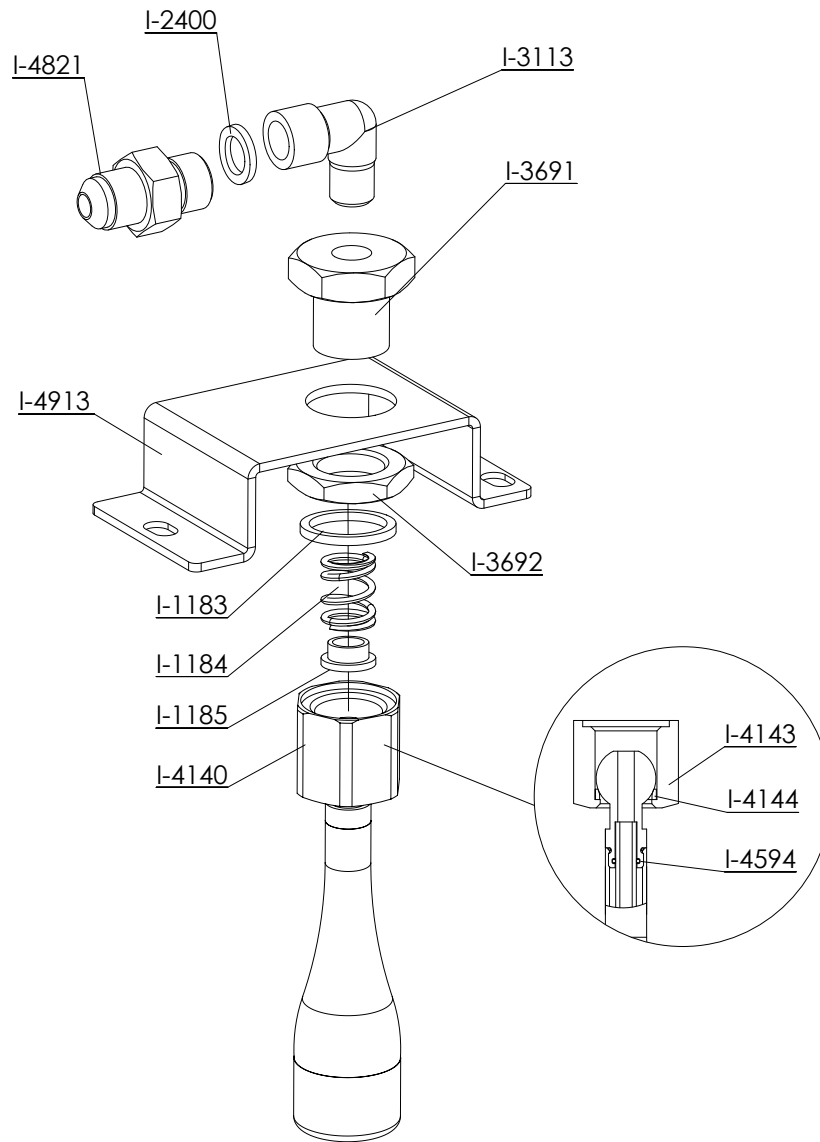

PM-481

REF.	DESCRIPCIÓN	DESCRIPTION
I.1183	ARANDELA GRIFO AGUA	WATER TAP WASHER
I.1184	MUELLE GRIFO SALIDA VAPOR-AGUA	STEAM - WATER OUTLET TAP SPRING
I.1185	GUIA MUELLE GRIFO AGUA	SPRING GUIDE WATER TAP
I.2400	JUNTA COBRE 1/8"	COPPER JOINT 1/8"
I.3113	RACOR CODO M 1/8"R - H 1/8"G INOX	FITTING ELBOW M 1/8"R - H 1/8"G
I.3691	RACOR EV - SALIDA AGUA	RACORD SOLENOID - WATER EXIT
I.3692	TUERCA RACOR EV - SALIDA AGUA	RACORD NUT SOLENOID - WATER EXIT
I.4140	TUBO AGUA INOX ANTICALORICO PTFE	INOX WATER PIPE PTFE
I.4143	TUERCA TUBO VAPOR/AGUA PTFE	NUT STEAM/ WATER PTFE
I.4144	JUNTA TEFLON TUBO VAPOR/AGUA PTFE	PTFE GASKET STEAM/ WATER PTFE
I.4594	JUNTA TORICA TUBO VAPOR BARISTA D.10mm (D4,7x1,15)	O-RING STEAM TUBE BARISTA D.10mm (D4.7X1.15)
I.4821	RACOR 1/8" - 1/4" ABOCARDADO	FITTING 1/8" - 1/4" FLARED
I.4913	SOPORTE VAPOR / AGUA BABY T	STEAM / WATER SUPPORT BABY T
PM.481	CONJUNTO SALIDA AGUA BABY T	ASSEMBLY WATER EXIT BABY T