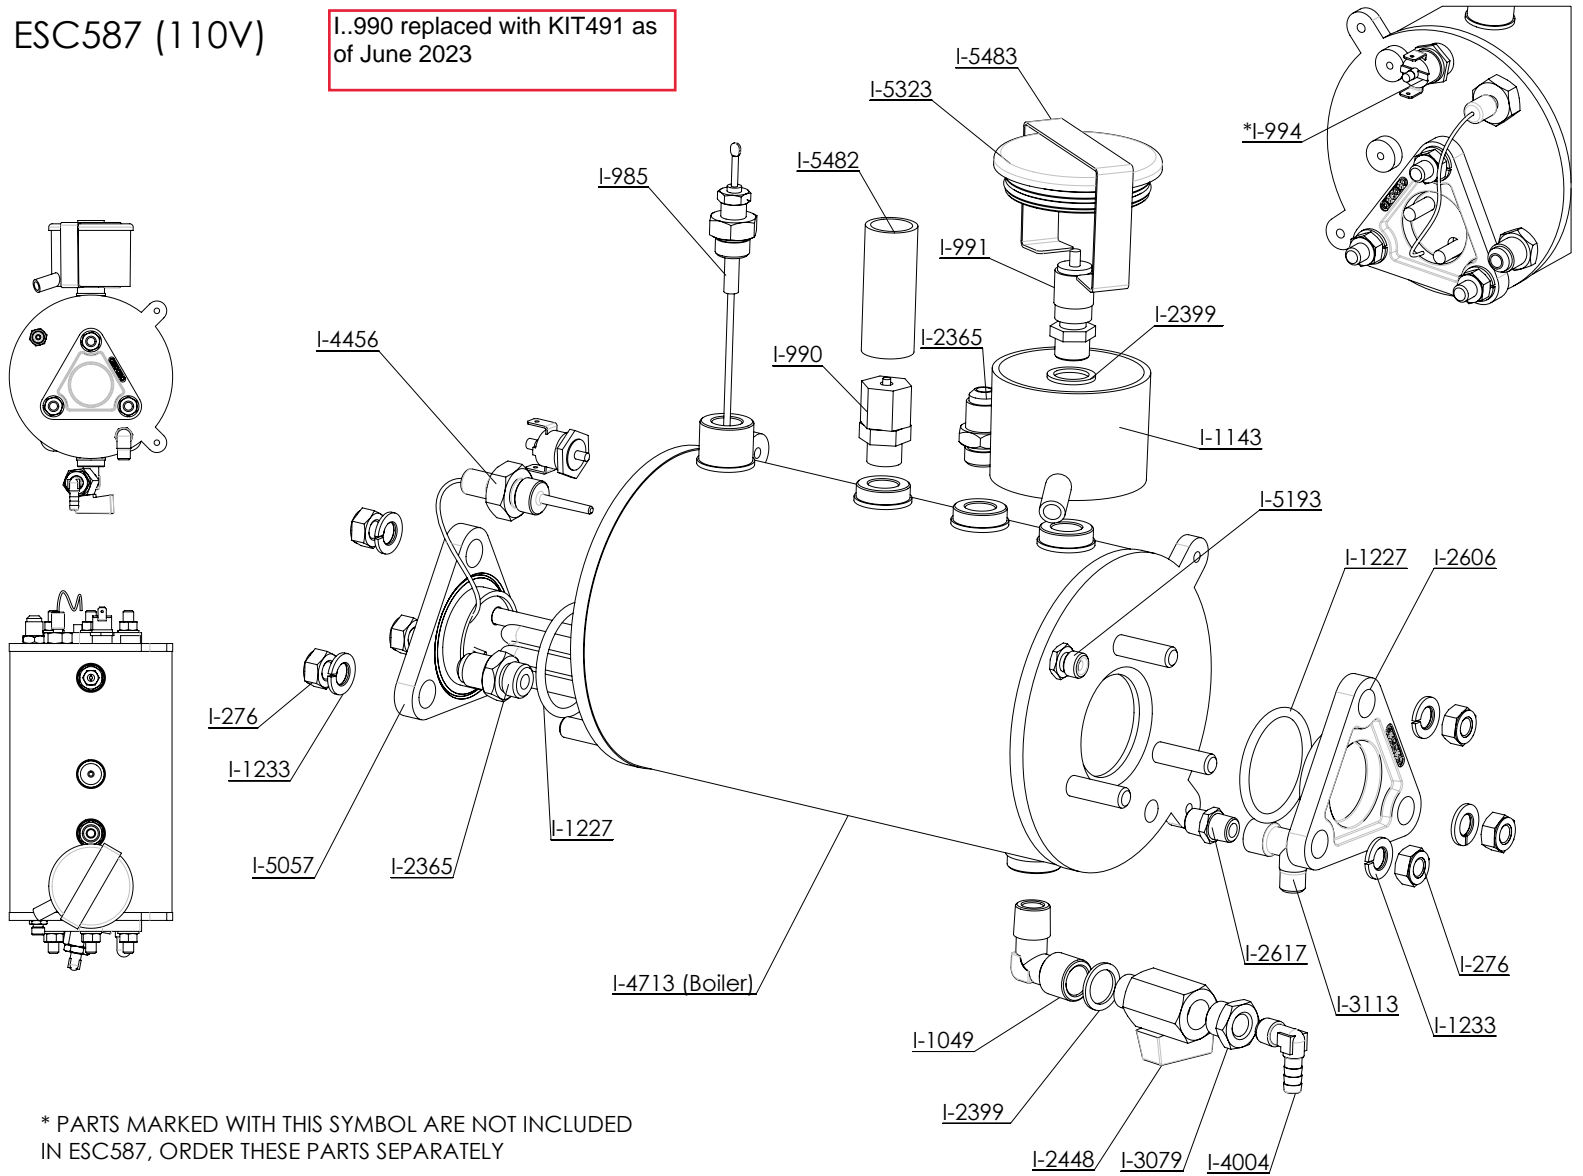

ESC587 (110V)

I..990 replaced with KIT491 as of June 2023

* PARTS MARKED WITH THIS SYMBOL ARE NOT INCLUDED IN ESC587, ORDER THESE PARTS SEPARATELY

REF.	DESCRIPCIÓN	DESCRIPTION
ESC587	CONJUNTO CALDERA VAPOR BABY T ZERO 110V ETL	BOILER ASSEMBLY BABY T ZERO 110V ETL
I..276	TUERCA M8 INOX	NUT
I..985	SONDA BAR COMPLETA 120MM	120MM LEVEL PROBE
I..990	VALVULA VACIO BAR 1/4	BAR EMPTY SOLENOID
I..991	VALVULA DE SEGURIDAD BAR	SAFETY BAR VALVE
I..994	TERMOSTATO SEGURIDAD 145°	THERMOSTAT SAFETY
I.1049	RACOR CODO M-H 1/4 INOX	BEND FITTING 5020 1/4
I.1143	CAZOLETA VALVULA VACIO	BAR TRAY WATER BOILER
I.1227	TORICA 37.69 x 3.53 SILICONA	SILICONE RING 37.69 X 3.53
I.1233	ARANDELA GROWER M8 DIN 127/B INOX.	GROWER SAFETY WASHER M8 DIN 127/B SS
I.2365	RACOR CALDERA 1/4" INOX	FITTING BOILER 1/4"
I.2399	JUNTA COBRE 1/4"	COPPER JOINT 1/4"
I.2448	VALVULA BOLA 1/4 BARISTA	BARISTA SOLENOID BALL 1/4
I.2606	PLETINA RESISTENCIA BAR CIEGA	BLIND RESISTANCE BRACKET BAR
I.2617	RACOR RECTO 1/8 M-M INOX	STRAIGHT CONNECTOR 1/8 M-M INOX
I.3079	REDUCCIÓN 1/4"M - 1/8"H INOX	REDUCER 1/4"M - 1/8"H INOX
I.3113	RACOR CODO M 1/8"R - H 1/8"G INOX	FITTING ELBOW M 1/8"R - H 1/8"G
I.4004	RACOR CODO 1/8 MANGUERA 7 INOX	ELBOW FITTING 1/8
I.4456	SONDA TEMPERATURA CALDERA VAPOR BARISTA T	BOILER BARISTA T TEMPERATURE PROBE
I.4713	CALDERA VAPOR 2.3L BABY T	BOILER BARISTA T MINI 2.3L
I.5057	RESISTENCIA CALDERA VAPOR 1200W 120V -- 2 FASES	STEAM BOILER RESISTOR 1200W 120V - 2 PHASES
I.5193	RACOR CONEXIÓN MANÓMETRO 1/8 - 1/8	MANOMETER CONNECTION FITTING 1/8 - 1/8
I.5323	TAPA CAZOLETA VALVULA VACIO	COVER CUP EMPTY VALVE
I.5482	TUBO SILICONA 16x20 (50mm)	SILICONE TUBE 16x20 (50mm)
I.5483	BRIDA CAZOLETA	BOWL FLANGE