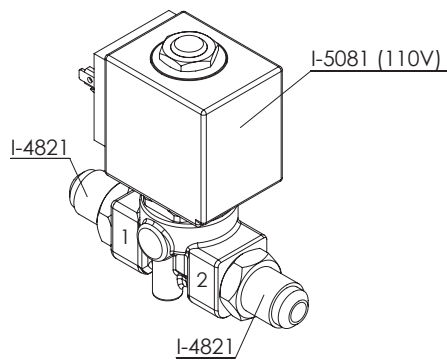

PM-541 - HOT WATER ELECTROVALVE ASSY BABY T 110V