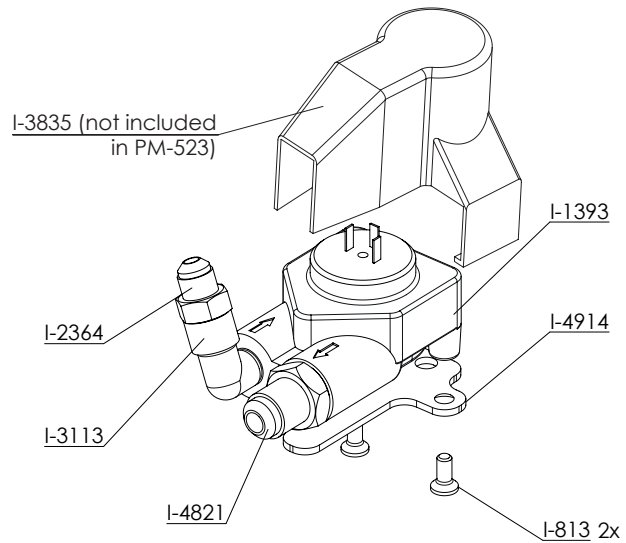

PM-523 - FLOWMETER ASSEMBLY BABY T ZERO