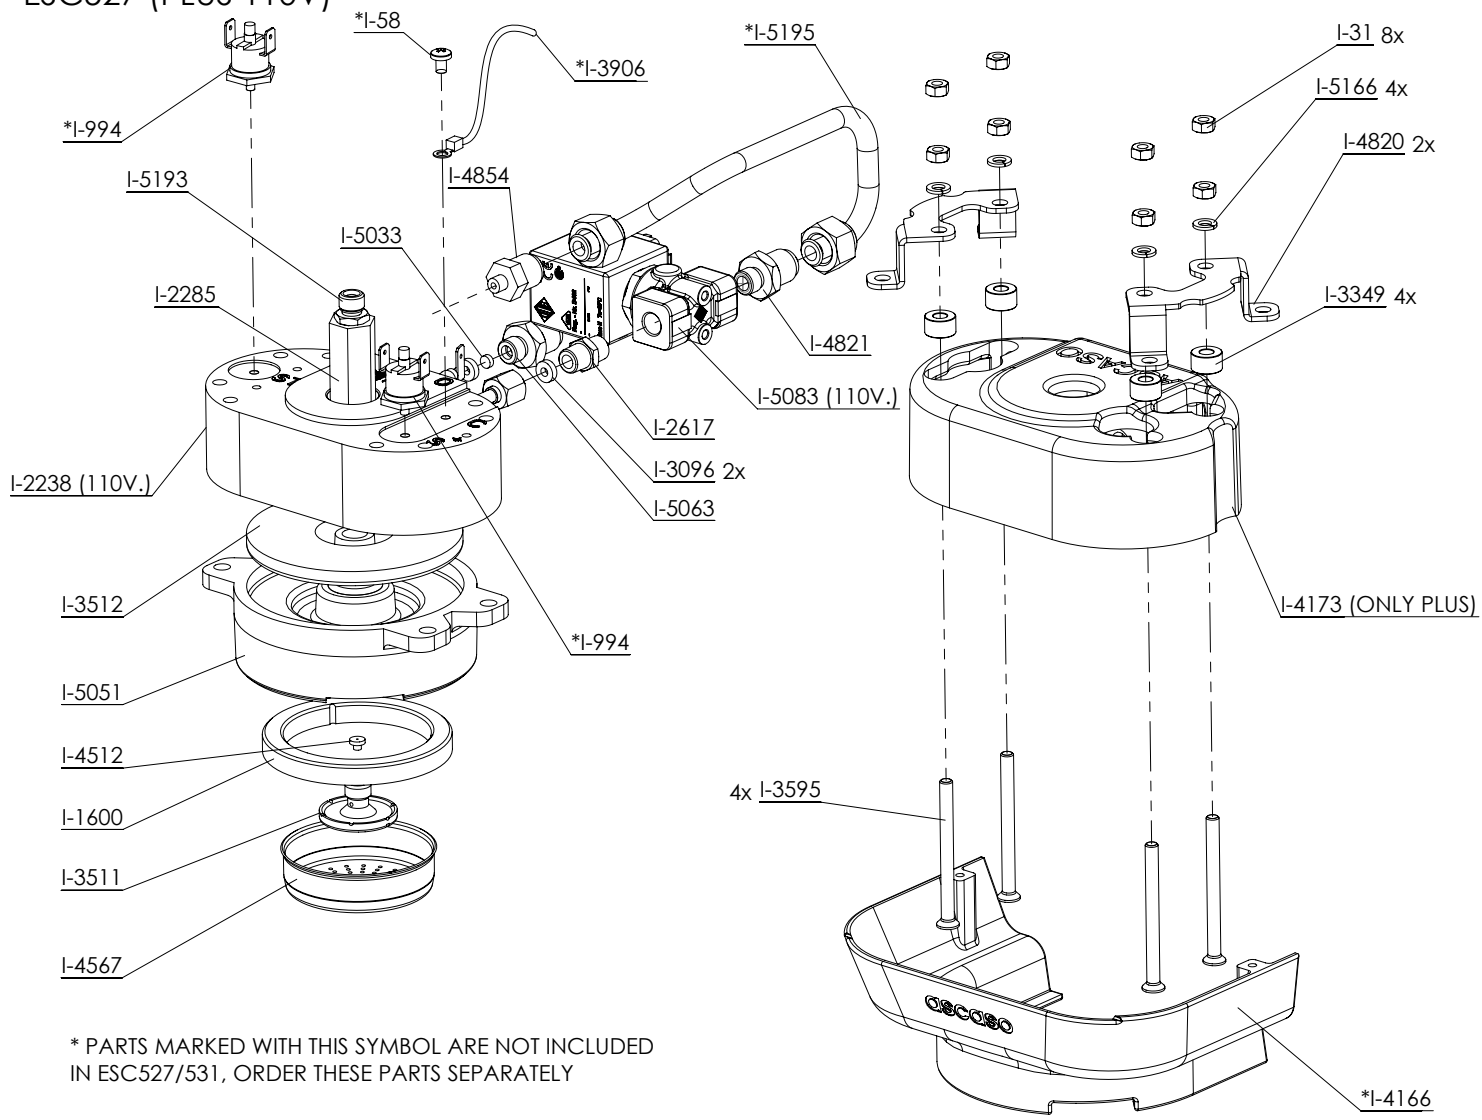

ESC531 (ZERO 110V)
ESC527 (PLUS 110V)

* PARTS MARKED WITH THIS SYMBOL ARE NOT INCLUDED IN ESC527/531. ORDER THESE PARTS SEPARATELY

REF.	DESCRIPCIÓN	DESCRIPTION
ESC527	GRUPO INTERCAMBIADOR BABY T 110V.	THERMOBLOCK ASSY BABY T 110V.
ESC531	GRUPO INTERCAMBIADOR BABY T ZERO 110V.	THERMOBLOCK ASSY BABY T ZERO 110V.
I...31	TUERCA M5 INOX	NUT
I...58	TORNILLO BRIDA FUSIBLE INOX	SCREW
I..994	TERMOSTATO SEGURIDAD 145°	THERMOSTAT SAFETY
I.1600	JUNTA PORTAFILTROS 8 mm	FILTERHOLDER GASKET 8MM
I.2238	INTERCAMBIADOR INOX. 1000W 120V	THERMOBLOCK INOX. 1000W 120V
I.2285	RACOR CONEXION GRIFO	FITTING
I.2617	CONECTOR RECTO 1/8 M-M INOX	STRAIGHT CONNECTOR 1/8 M-M INOX
I.3096	JUNTA INTERCAMBIADOR	HEAT EXCHANGER GASKET
I.3349	TOPE PATA SOPORTE GRUPO BARISTA T	GROUP SUPPORT PAW STOP BARISTA T
I.3511	ROCIADOR GRUPO PROF. 2016	SPRAY GROUP PROF. 2016
I.3512	POSTIZO CAMPANA PROF. 2016	BELL PROF. 2016 SUPPLEMENT
I.3595	TORNILLO DIN 965 M5x60 INOX	BOLT DIN 965 M5x60 INOX
I.3906	SONDA TEMPERATURA BARISTA T/STEEL PID (-10/2013)	TEMPERATURE PROBE STEEL UNO PID (-10/2013)
I.4166	CUBRE GRUPOS BARISTA T	GROUP COVER BARISTA T
I.4173	FUNDA TERMICA INTECAMBIADOR INOX.	THERMOBLOCK THERMAL CASE
I.4512	CHICLE GRUPO BARISTA T 0.7	JET GROUP BARISTA T 0.7
I.4567	DUCHA SIMPLE 60 MM	SIMPLE SHOWER 60 MM
I.4820	SOPORTE GRUPO BARISTA T	GROUP SUPPORT BARISTA T
I.4821	RACOR 1/8" - 1/4" ABOCARDADO	FITTING 1/8" - 1/4" FLARED
I.4854	RACOR CONEXION INTERCAMBIADOR BARISTA T (M6-1/4")	EXCHANGER CONNECTION FITTING BARISTA T (M6-1/4")
I.5033	FILTRO DISCO 5x2 AISI304	DISC FILTER 5x2
I.5051	CAMPANA PROF. 2020	BELL PROF. 2020
I.5063	RACOR 1/8" - 1/4" PARA FILTRO DISCO 5x2	FITTING 1/4 - 1/8
I.5083	ELECTROVALVULA GRUPO BT 3/2 NC RUBY DN1.5mm 110V	GROUP SOLENOID BT 3/2 NC RUBY DN1.5mm G1/8 110V
I.5166	ARANDELA GROWER DIN127 M5	WASHER GROWER DIN127 M5
I.5193	RACOR CONEXIÓN MANÓMETRO 1/8 - 1/8	MANOMETER CONNECTION FITTING 1/8 - 1/8
I.5195	TUBO SALIDA GRUPO BABY T	GROUP EXIT PIPE BABY T