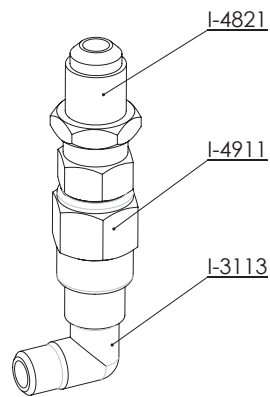

PM-658 - NON-RETURN VALVE BABY T PLUS ETL