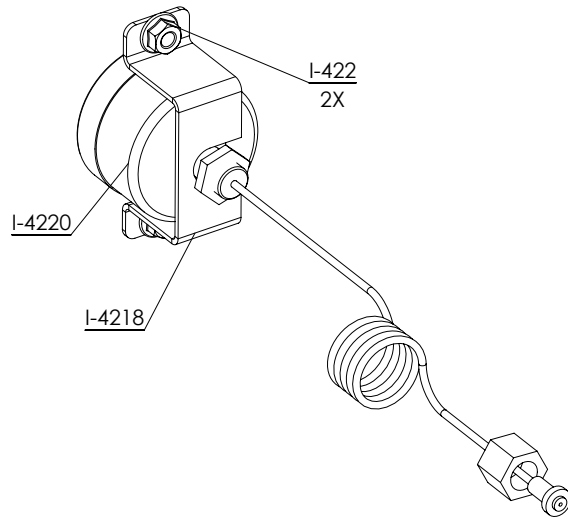

COFFEE PRESSURE GAUGE