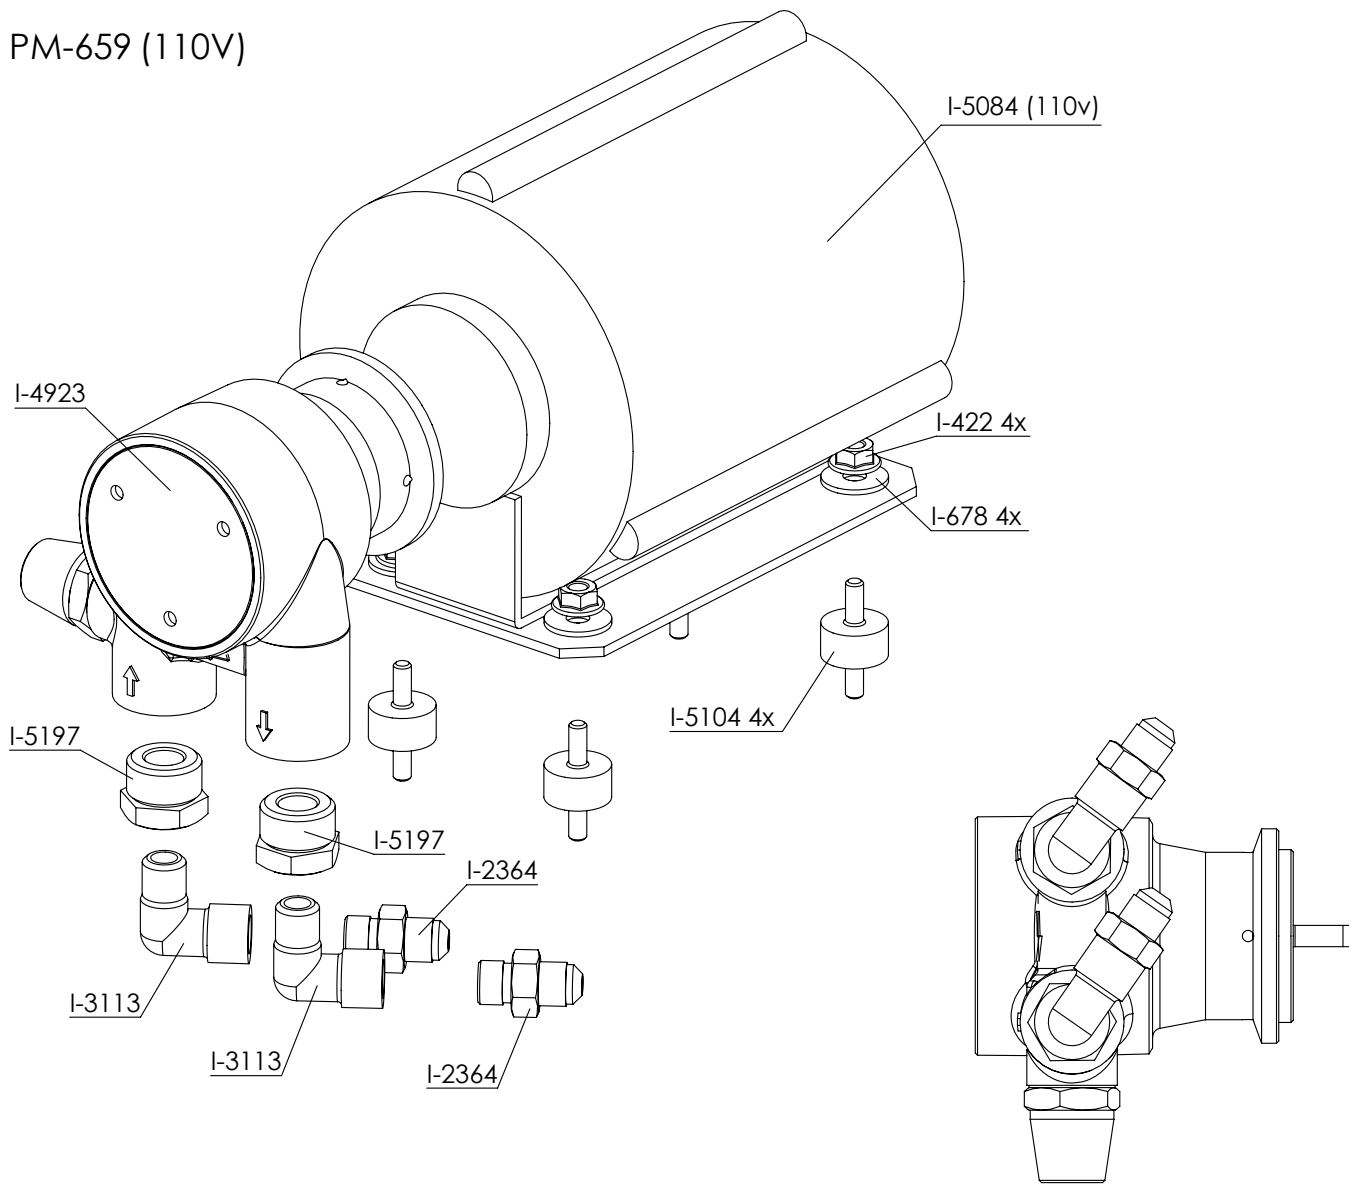

PM-659 (110V)

REF.	DESCRIPCIÓN	DESCRIPTION
I..422	TUERCA CON ARANDELA M4 INOX	NUT WITH WASHERE
I..678	ARANDELA DIN9021 M5 INOX	WASHER
I.2364	RACOR CONTADOR VOLUMETRICO 1/8"-1/8" INOX	FITTING VOLUMETRIC CONTROL 1/8"-1/8"
I.3113	RACOR CODO M 1/8"R - H 1/8"G INOX	FITTING ELBOW M 1/8"R - H 1/8"G
I.4923	BOMBA ABRAZADERA INOX NUERT PRM 50 LTS	CLAMP PUMP STAINLESS STEEL NUERT PRM 50 LTS
I.5084	MOTOR BOMBA RPM 120W 110V	PUMP MOTOR RPM 120W 110V
I.5104	SILENT BLOCK BABY T	SILENT BLOCK BABY T
I.5197	REDUCCION CONICA 3/8 - 1/8	FITTING 3/8 - 1/8
PM.659	CONJUNTO MOTOR BOMBA BABY T ETL	PUMP MOTOR ASSY. BABY T ETL