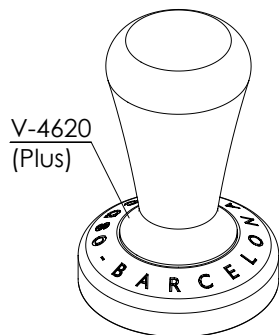

I-1182 (Ciego/Blind)