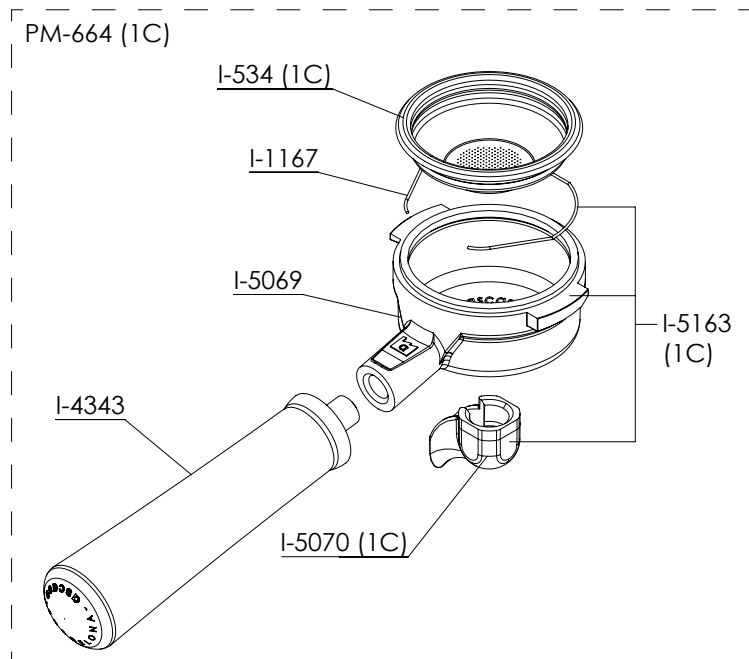

I-1182 (Ciego/Blind)