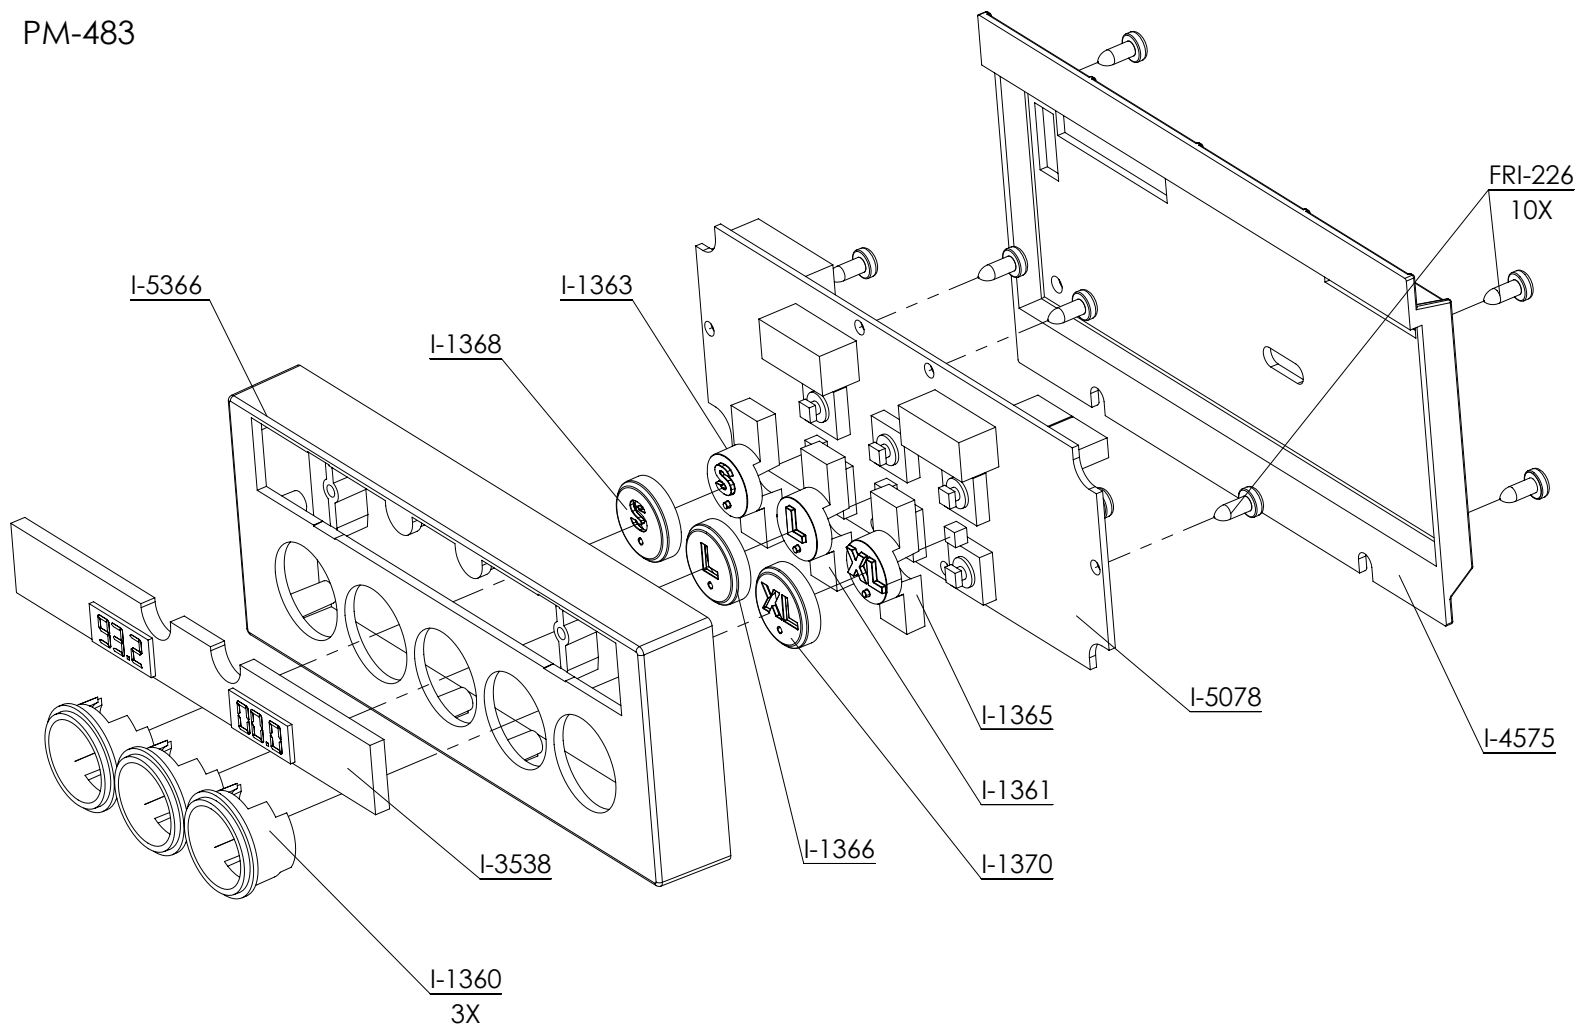

PM-483

REF.	DESCRIPCIÓN	DESCRIPTION
FRI226	TORNILLO AUTOROSCANTE CABEZA ALOMADA PHILLIPS DIN 7981 INOX A4 3.5x9	DIN7981 3.5x9 A4 SCREW
I.1360	EMBELLEDADOR BOTONERA	DOSING DEVICE PROTECTOR
I.1361	INTERRUPTOR L	SWITCH L
I.1363	INTERRUPTOR S	SWITCH S
I.1365	INTERRUPTOR XL	SWITCH XL
I.1366	BOTON TECLA L	KEY L
I.1368	BOTON TECLA S	KEY S
I.1370	BOTON TECLA XL	KEY XL
I.3538	MIRILLA BARISTA T	SCREEN BARISTA T
I.4575	TAPA CAJA BOTONERA 2018	DOSING DEVICE BOX LID 2018
I.5078	PLACA ELECTRONICA BOTONERA BABY T	ELECTRONIC BUTTON BOARD BABY T
I.5366	CAJA BOTONERA BARISTA T/BABY T	PLASTIC DOSING PANNEL LID BARISTA T
PM.483	CONJUNTO BOTONERA BABY T	DOSING PANNEL BABY T