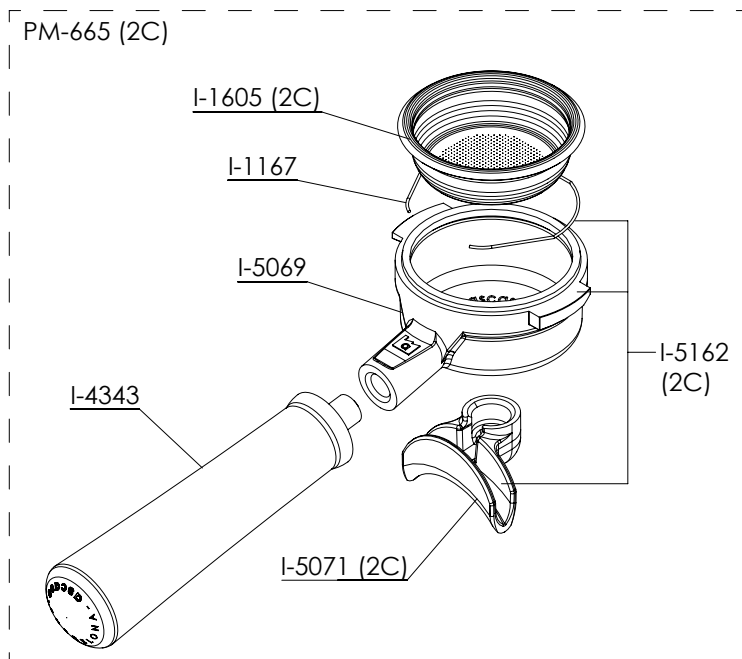

I-1182 (Ciego/Blind)