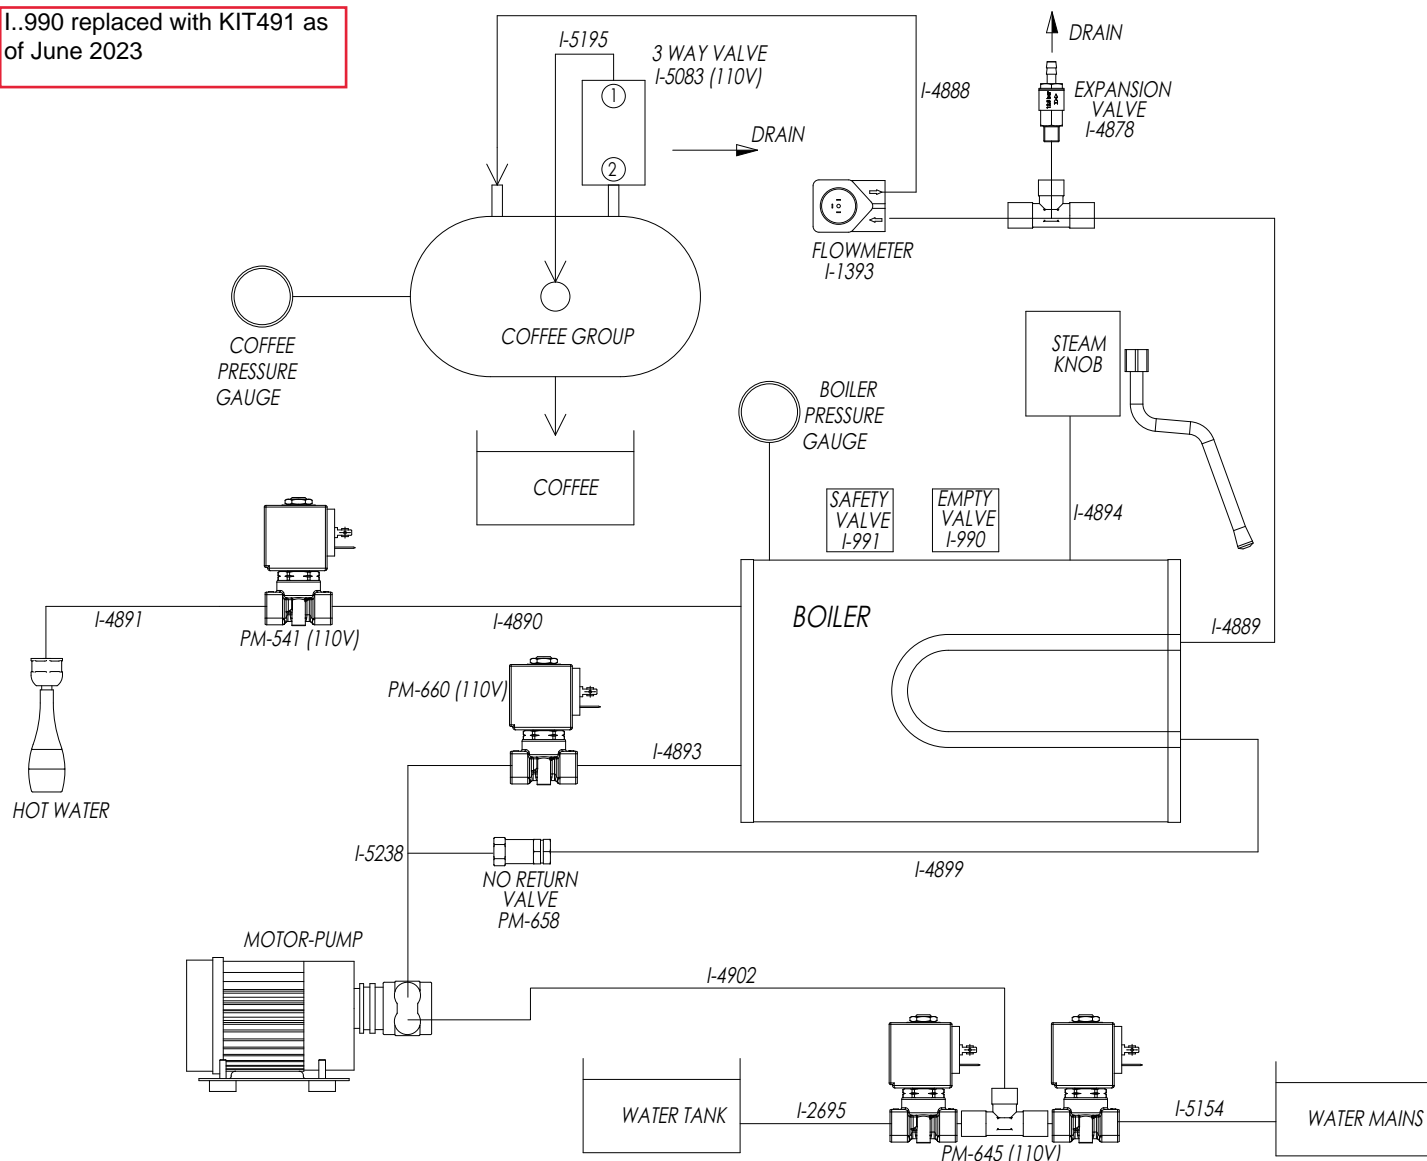

I..990 replaced with KIT491 as of June 2023

REF.	DESCRIPCIÓN	DESCRIPTION
I..990	VALVULA VACIO BAR 1/4	BAR EMPTY SOLENOID
I..991	VALVULA DE SEGURIDAD BAR	SAFETY BAR VALVE
I.1393	CONTADOR VOLUMETRICO 1/8	FLOWMETER 1/8
I.2695	TUBO SILICONA 5x8 (750mm)	SILICONE PIPE 5x8 (750mm)
I.4878	VALVULA EXPANSION 1/8"- D.6 12.5bar	EXPANSION VALVE 1/8"- D.6 12.5bar
I.4888	TUBO ENTRADA GRUPO BABY T	BABY T GROUP INLET TUBE
I.4889	TUBO SALIDA INTERCAMBIADOR BABY T	BABY T EXCHANGER OUTLET TUBE
I.4890	TUBO SALIDA AGUA CALIENTE CALDERA BABY T	HOT WATER OUTLET TUBE BOILER BABY T
I.4891	TUBO A SALIDA AGUA CALIENTE BABY T	PIPE TO HOT WATER OUTLET BABY T
I.4893	TUBO CARGA CALDERA BABY T	BOILER LOAD TUBE BABY T
I.4894	TUBO VAPOR BABY T	STEAM TUBE BABY T
I.4899	TUBO ENTRADA INTERCAMBIADOR BABY T	BABY T EXCHANGER INLET TUBE
I.4902	TUBO SELECTOR ENTRADA DE AGUA BABY T	WATER INLET SELECTOR TUBE BABY T
I.5083	ELECTROVALVULA GRUPO BT 3/2 NC RUBY DN1.5mm 110V	SOLENOID VALVE GROUP BT 3/2 NC RUBY DN1.5mm 110V
I.5154	TUBO FLEXIBLE ENTRADA AGUA 1/8 - 3/8 1500MM	WATER INLET FLEXIBLE TUBE 1/8 - 3/8 1500MM
I.5195	TUBO SALIDA GRUPO BABY T	BABY T GROUP OUTLET TUBE
I.5238	TUBO REPARTIDOR AGUA BABY T PLUS	BABY T PLUS WATER DISTRIBUTION TUBE
PM.541	CONJUNTO ELECTROVALVULA AGUA CALIENTE BABY T 110V.	HOT WATER ELECTROVALVE ASSEMBLY BABY T 110V
PM.645	CONJUNTO SELECTOR ENTRADA BABY T ETL	INPUT SELECTOR ASSEMBLY BABY T ETL
PM.658	CONJUNTO VALVULA ANTIRRETORNO BABY T ETL	NON-RETURN VALVE ASSEMBLY BABY T ETL
PM.660	CONJUNTO ELECTROVALVULA LLENADO BABY T ETL	FILL ELECTROVALVE ASSY. BABY T ETL