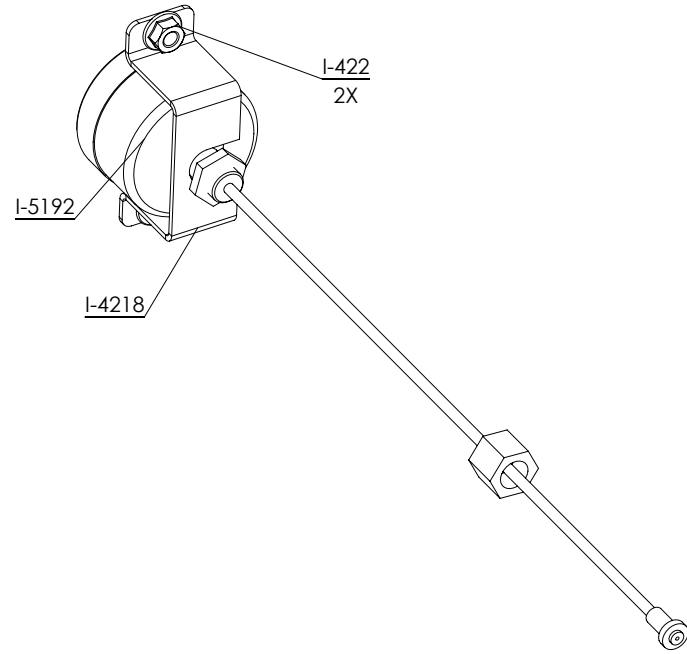

BOILER PRESSURE GAUGE

REF.	DESCRIPCIÓN
I.422	TUERCA CON ARANDELA M4 INOX
I.4218	SOPORTE MANOMETRO STEEL PID 2017
I.4220	MANOMETRO DREAM/STEEL
I.5192	MANOMETRO CALDERA VAPOR BABY T

DESCRIPTION
NUT WITH WASHERE
MANOMETER BRACKET STEEL PID 2017
MANOMETER DREAM/STEEL
MANOMETER BOILER BABY T