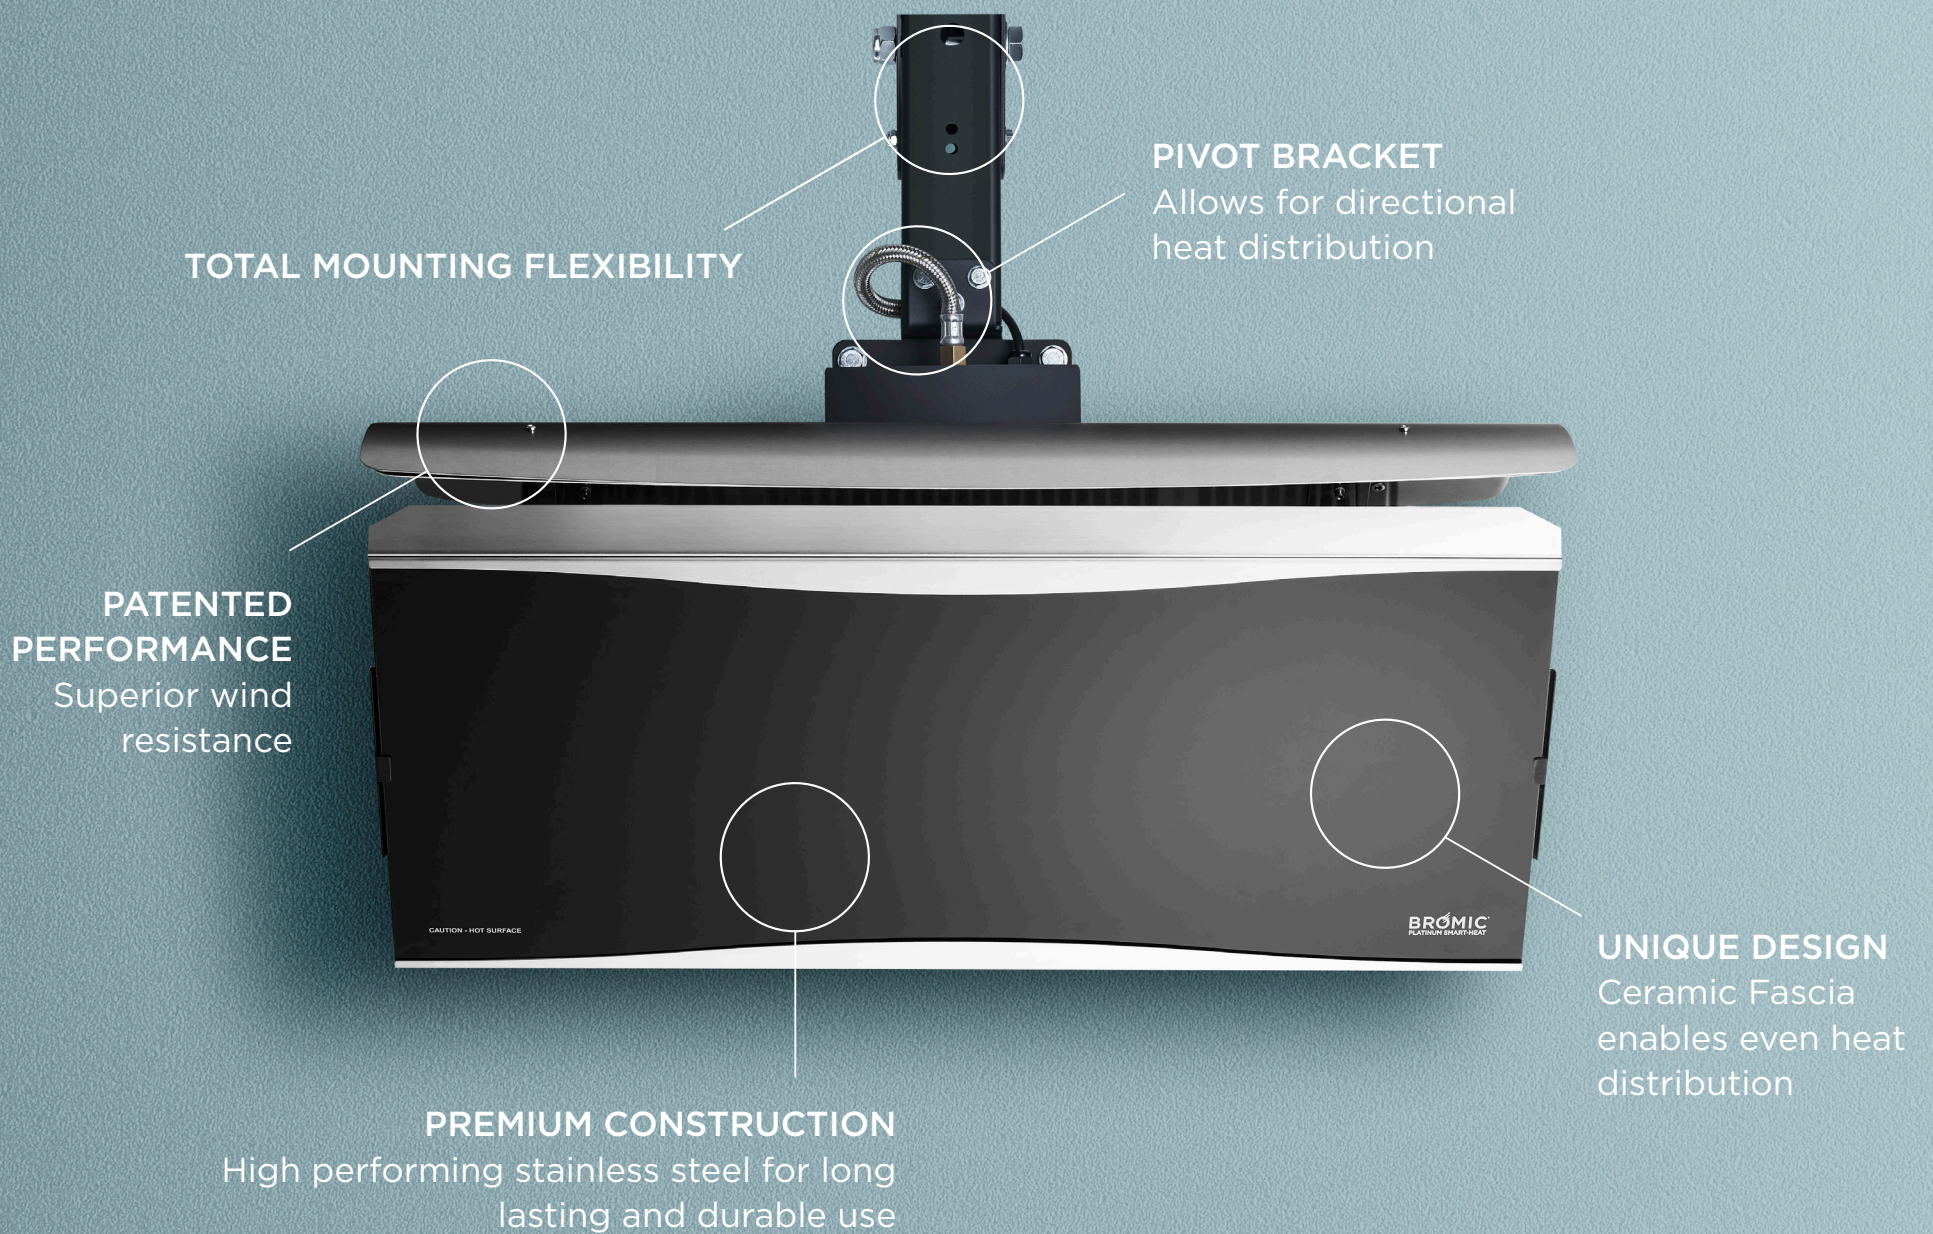

PLATINUM SMART-HEAT™ GAS

300 SERIES

500 SERIES

NEED HELP TO SELECT THE RIGHT HEATER FOR YOUR HOME?
Ask your sales specialist in store about the Bromic Complimentary Design Service