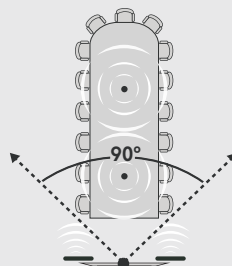

Rally Plus

UP TO 16 SEATS