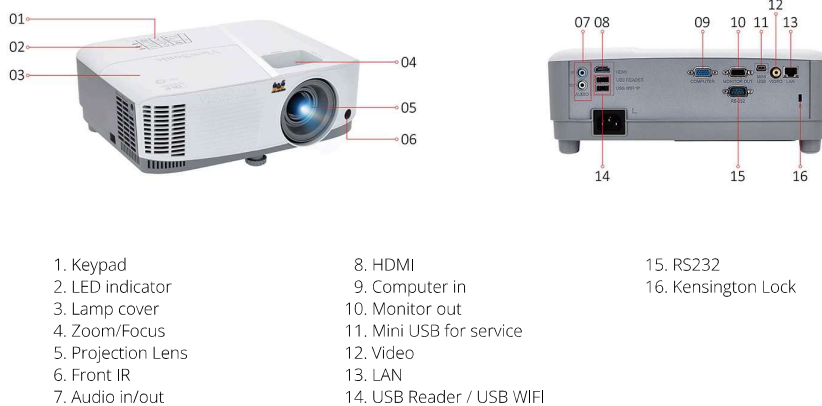

## Key Features

- 22,000:1 contrast ratio
- Integrated USB reader
- Screen mirroring for smart devices via USB
- LAN/WiFi display with vPresenter Pro
- Horizontal and Vertical keystone

## Product Description

The ViewSonic PG603X projector features XGA resolution and a brightness output of 3800 ANSI Lumens for projecting clear, detailed images in brightly lit environments. PG603X has wireless sharing capabilities and allows you to share content from laptops and other smart devices from anywhere in the room via the projector's LAN/Wi-Fi display with vPresenter Pro app. Smart device content can also be mirrored directly to the PG603W through USB connection for a simplified way to share content. The projector's integrated USB reader allows you to plug in thumb drives through the USB port to display image files such as JPG and BMP, as well as Word, PowerPoint, and Excel files without the need for a PC. In addition, the energy-saving SuperEco mode reduces power consumption and extends lamp life to a lengthy 15,000 hours for dependable long-term projection.

**INPUT**

Computer in (D-SUB 15 pin):	1
Composite:	1
Audio-in (3.5mm):	1
HDMI (HDCP):	1 (Back) (HDMI 1.4/ HDCP 1.4)

**OUTPUT**

Monitor out (D-SUB 15 pin):	1
Audio out (3.5mm):	1
Speaker:	10W
USB type A (Power):	2 (1 x reader 5V/0.5A & 1 x optional wifi dongle)

**CONTROL**

RS232:	1
RJ45:	1
USB type mini B (Services):	1

**OTHERS**

Power Supply Voltage:	100-240V+/- 10%, 50/60Hz AC
Power Consumption:	Normal: 260W Standby: <0.5W
Operating Temperature:	0~40°C
Carton:	Brown
Net Weight:	2.3kg
Dimensions (WxDxH) w/adjustment foot:	294x218x110mm
Language:	English, French, Spanish, Thai, Korean, German, Italian, Russian, Swedish, Dutch, Polish, Czech, T-Chinese, S-Chinese, Japanese, Turkish, Portuguese, Finnish, Indonesian, India, Arabic, Vietnamese