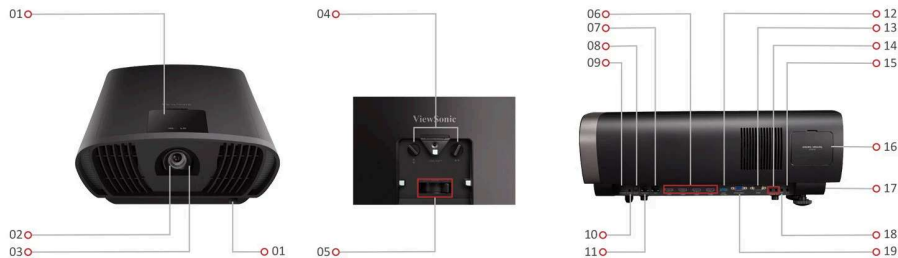

PROJECTOR X100-4K

Key Features

- True 4K UHD visual experience
- Cinema SuperColor+™ Technology with 125% Rec.709
- 2nd generation LED technology with 30,000 hours lifespan
- Wide H/V lens shift for flexible installation
- Extremely low fan noise (20 dB) ensuring pure viewing

Product Description

ViewSonic's X100-4K is a 2,900 LED Lumens 4K UHD home cinema projector of superior performance and great value. Fulfilling movie lovers' dreams with 2nd generation LED technology, for cinematic colours and reliable light source life, low fan noise (20 dB), wide H/V lens shift and optical zoom combined into a proprietary design, the X100-4K serves as a professional choice for every home.

15. Audio Out
16. Keypad
17. Wi-Fi Dongle(Optional)
18. AUX
19. Computer In

Visit Us

www.viewsonic.com

SPECIFICATION

Native Resolution:	3840x2160
Brightness:	2900 (LED Lumens)
Contrast Ratio:	3000000:1
Display Colour:	1.07 Billion Colours
Light Source Type:	LED
Light Source Life (hours) with Normal Mode:	up to 30000
Lamp Watt:	RGBB LED
Lens:	F1.8-1.825, f=12.62-15.13mm
Projection Offset:	0%
Throw Ratio:	1.2-1.44
Optical Zoom:	1.2x
Image Size:	40"-200"
Throw Distance:	1.06m-6.37m , (100
Keystone:	+/- 40° (V)
Lens Shift V. Range:	+65%, -0%
Lens Shift H. Range:	+25%, -25%
Audible Noise (Normal):	23dB
Audible Noise (Eco):	20dB
Local Storage:	Total 16GB , (12GB available storage)
Input Lag:	66.8 ms
Resolution Support:	VGA(640 x 480) to , 4K(3840 x 2160)
HDTV Compatibility:	480i, 480p, 576i, 576p, 720p, 1080i, 1080p, 2160P
Horizontal Frequency:	15K-135KHz
Vertical Scan Rate:	23-120Hz

CONTROL

RS232 (DB 9-pin male):	1 (Female)
RJ45 (LAN control):	1
USB Micro B-2.0 (Services):	1

OTHERS

Power Supply Voltage:	100-240V+/- 10%, 50/60Hz, (AC in)
Power Consumption:	Normal: 200W, Standby: <0.5W
Operating Temperature:	0~40°C
Net Weight:	7.60kg
Dimensions (WxDxH) with Adjustment Foot:	416x463x183mm