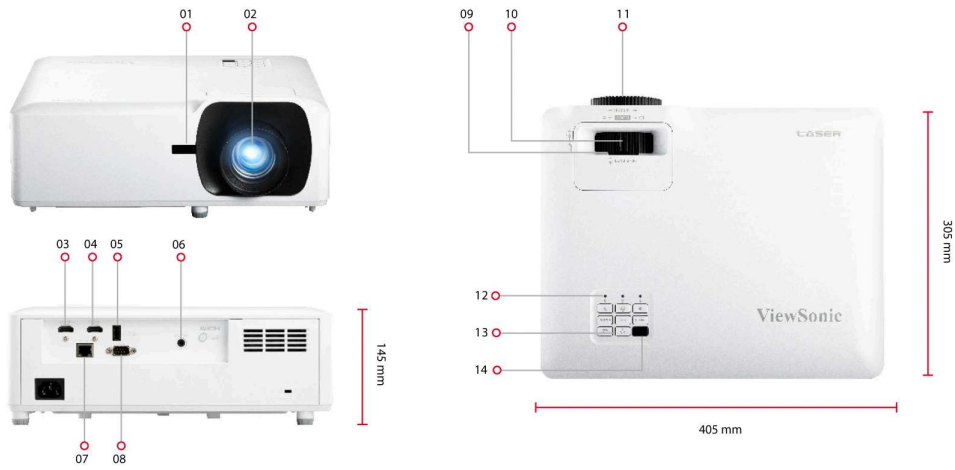

1. Front IR
2. Lens
3. HDMI 1.4/HDCP 1.4
4. HDMI 2.0/HDCP 2.2
5. USB-A (5V/1.5A, Service)
6. Audio Out
7. RJ45 (LAN Control)

8. RS232
9. Lens Shift Control Knob
10. Zoom Ring
11. Focus Ring
12. LED Indicator
13. Keypad
14. IR

Visit Us

www.viewsonic.com

SPECIFICATION

Native Resolution:	1920x1080
Brightness:	5000 (ANSI Lumens)
Brightness (Center Lumens):	5500
Contrast Ratio:	3000000:1
Display Color:	1.07 Billion Colors
Light Source Type:	Laser Phosphor
Light Source Life (hours) with Normal Mode:	20000
Light Source Life (hours) with SuperEco Mode:	30000 (Eco)
Lens:	F=2.5-3.26, f=20.911-32.62mm
Projection Offset:	136%+/-5%
Throw Ratio:	1.4-2.24
Optical Zoom:	1.6X
Digital Zoom:	0.8x-2.0x
Image Size:	30"-300"
Throw Distance:	0.93-14.88m (100"@3.10m)
Keystone:	H: +/-30° , V: +/-30°
Lens Shift V. Range:	+0%, -18%
Audible Noise (Normal):	32dB
Audible Noise (Eco):	29dB
Input Lag:	49.9ms
Resolution Support:	VGA(640 x 480) to 4K UHD(3840 x 2160)
HDTV Compatibility:	480i, 480p, 576i, 576p, 720p, 1080i, 1080p, 4K UHD
Horizontal Frequency:	15K-102KHz
Vertical Scan Rate:	23-120Hz

INPUT

HDMI:	2 (HDMI 2.0/ HDCP 2.2 HDMI 1.4/ HDCP 1.4)

OUTPUT

Audio-out (3.5mm):	1
Speaker:	15W x2
USB Type A (Power):	1 (5V/1.5A)

CONTROL

RS232 (DB 9-pin male):	1
RJ45 (LAN control):	1
USB Type A (Services):	1 (share with USB A Output)

OTHERS

Power Supply Voltage:	100-240V+/- 10%, 50/60Hz (AC in)
Power Consumption:	Normal: 245W Standby: <0.5W
Operating Temperature:	0~40°C
Carton:	Brown
Net Weight:	4.5kg
Gross Weight:	6.6kg
Dimensions (WxDxH) with Adjustment Foot:	337x265x131.5mm
Packing Dimensions:	496x195x387mm
OSD Language:	English, French, German, Spanish, Italian, Portuguese, Dutch, Swedish, Finnish, Greek, Norwegian/Danish, Polish, Russian, Simplified_Chinese, Traditional_Chinese, Korean, Arabic, Japanese, Thai, Hungarian, Czechoslovak, Turkish, Farsi, Vietnamese, Indonesian, Romanian, Slovakian, total 27 languages

User Guide Language:	English, S-Chinese, T-Chinese, Indonesian, Finish, French, German, Italian, Japanese, Korean, Polish, Portuguese, Russian, Spanish, Swedish, Turkish, Arabic, Czech, Thai, Vietnamese, total 20 languages

STANDARD ACCESSORY

Power Cord:	1
Remote Control:	1
QSG:	Yes
Warranty Card:	Yes (CN Only)

OPTIONAL ACCESSORY

Wall/Ceiling Mount:	PJ-WMK-007