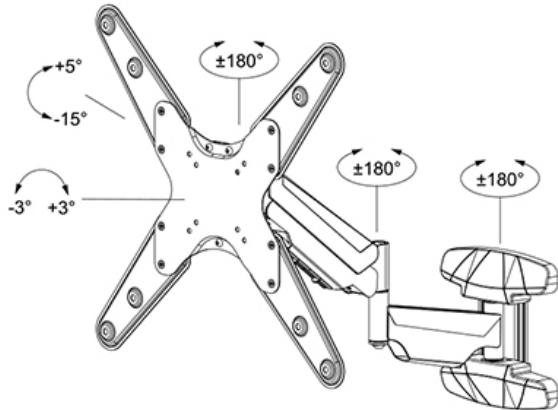

WL70-550BL14

NEOMOUNTS TV WALL MOUNT

Neomounts

Measuring unit: mm