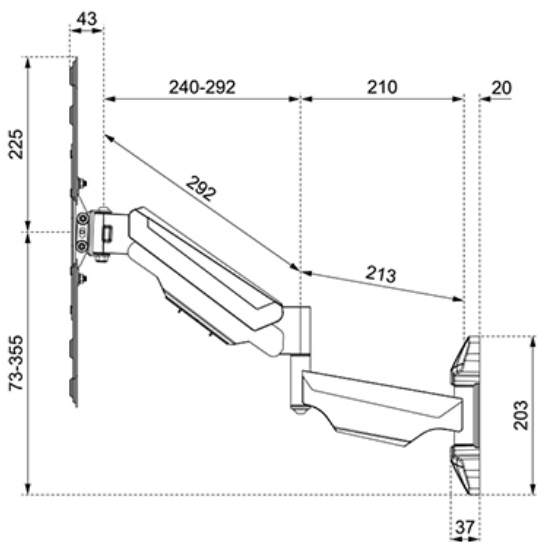

#### FUNCTIONALITY

Type	Tilt Rotate Swivel Full motion
Height adjustment	4,5-32,7 cm
Tilt (degrees)	+5°, -15°
Swivel (degrees)	180°
Rotate (degrees)	+3°, -3°
Height	45 cm
Width	45 cm
Depth	56,5 cm
Adjustment type	Gas spring

### Neomounts WL70-550BL14 full motion wall mount for 32-55" screens - Black

The Neomounts WL70-550BL14 is a full motion wall mount for flat screens up to 55" with a maximum weight capacity of 30 kg. The versatile tilt (20°) and swivel (180°) technology allows you to create the optimum viewing angle. The mount can be levelled for the perfect installation.

The WL70-550BL14 has a depth of 6,1-56,5 cm and is suitable for screens that meet VESA hole pattern 75x75 to 400x400 mm.

The mount can be easily adjusted in height using the gas spring. The cable management system allows you to route and secure any loose cables at the back of the screen. Additionally, the mount features an Easy-release VESA, that allows you to attach the TV in a wink of an eye.

## NEOMOUNTS TV WALL MOUNT

Neomounts

Measuring unit: mm