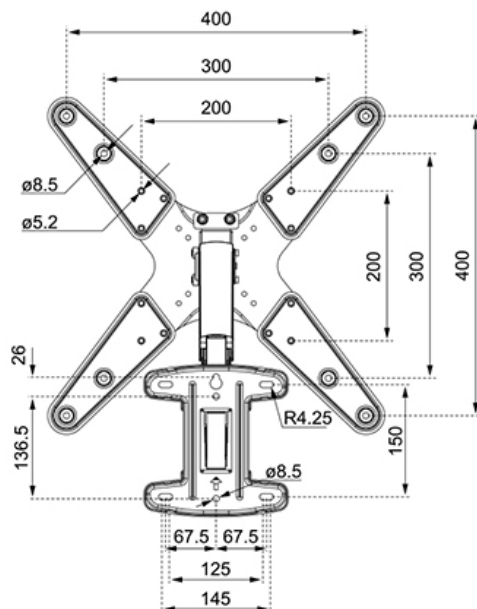

#### FUNCTIONALITY

Type	Tilt Rotate Swivel Full motion
Height adjustment	4,5-32,7 cm
Tilt (degrees)	+5°, -15°
Swivel (degrees)	180°
Rotate (degrees)	+3°, -3°
Height	45 cm
Width	45 cm
Depth	56,5 cm
Adjustment type	Gas spring

### Neomounts WL70-550BL14 full motion wall mount for 32-55" screens - Black

The Neomounts WL70-550BL14 is a full motion wall mount for flat screens up to 55" with a maximum weight capacity of 30 kg. The versatile tilt (20°) and swivel (180°) technology allows you to create the optimum viewing angle. The mount can be levelled for the perfect installation.

The WL70-550BL14 has a depth of 6,1-56,5 cm and is suitable for screens that meet VESA hole pattern 75x75 to 400x400 mm.

The mount can be easily adjusted in height using the gas spring. The cable management system allows you to route and secure any loose cables at the back of the screen. Additionally, the mount features an Easy-release VESA, that allows you to attach the TV in a wink of an eye.

## NEOMOUNTS TV WALL MOUNT

Neomounts

Measuring unit: mm