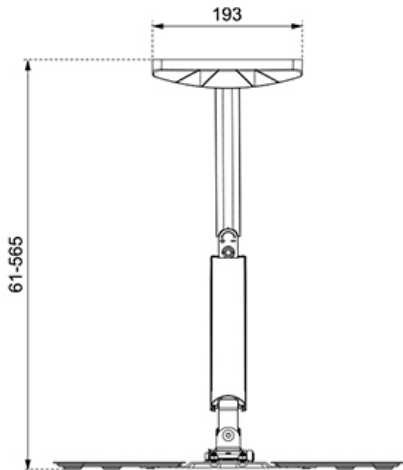

#### FUNCTIONALITY

Type	Tilt Rotate Swivel Full motion
Height adjustment	4,5-32,7 cm
Tilt (degrees)	+5°, -15°
Swivel (degrees)	180°
Rotate (degrees)	+3°, -3°
Height	45 cm
Width	45 cm
Depth	56,5 cm
Adjustment type	Gas spring

### Neomounts WL70-550BL14 full motion wall mount for 32-55" screens - Black

The Neomounts WL70-550BL14 is a full motion wall mount for flat screens up to 55" with a maximum weight capacity of 30 kg. The versatile tilt (20°) and swivel (180°) technology allows you to create the optimum viewing angle. The mount can be levelled for the perfect installation.

The WL70-550BL14 has a depth of 6,1-56,5 cm and is suitable for screens that meet VESA hole pattern 75x75 to 400x400 mm.

The mount can be easily adjusted in height using the gas spring. The cable management system allows you to route and secure any loose cables at the back of the screen. Additionally, the mount features an Easy-release VESA, that allows you to attach the TV in a wink of an eye.

## NEOMOUNTS TV WALL MOUNT

Neomounts

Measuring unit: mm