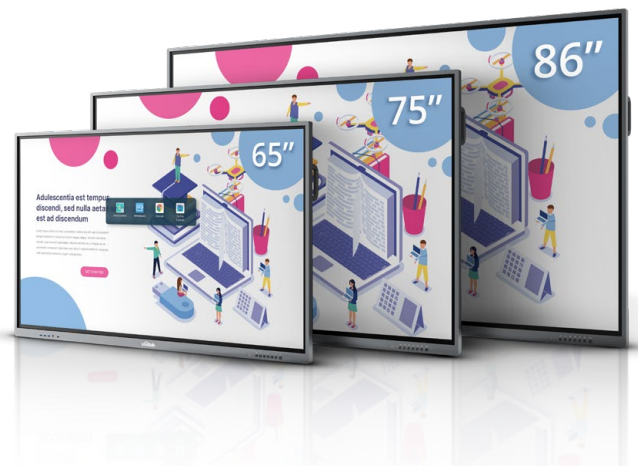

NovoTouch
BK series

Collaborative
Touch Panel

Wireless Collaboration
Digital Whiteboard

The NovoTouch BK series is a 4K-UHD collaborative touch display solution that is perfect for education, but also for business meetings, available in 65", 75", and 86" display sizes.

The NovoConnect Wireless Collaboration will make it easy for any participant to share their device screen on the NovoTouch BK display.

The digital whiteboard function completes the classroom experience with a flawless touch annotation for a truly interactive session.

Digital Whiteboard

The BK series supports 40-point interactive touch capability. The digital whiteboard enables flawless annotation, highlighting and screen capture for easy sharing.

Google Play enabled

Easy access to any Google Play app allows for even more flexible use and optimized working and teaching in any session.

4K UHD Resolution and rich connectivity

The BK series 65" / 75" / 86" display size with 4K Ultra-HD (3,840 x 2,160) resolution to deliver outstanding details and stunning visuals.