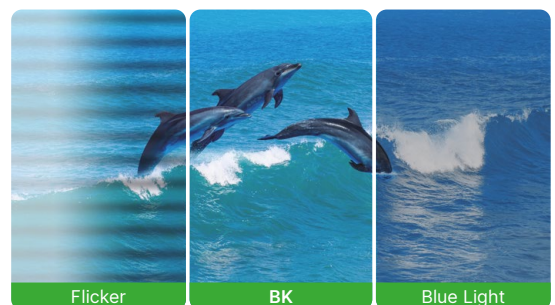

Eye Protection Technology

The BK series is TÜV Rheinland Certified to ensure the best eye protection with low Blue Light & Flicker Free feature for the best viewing experience.