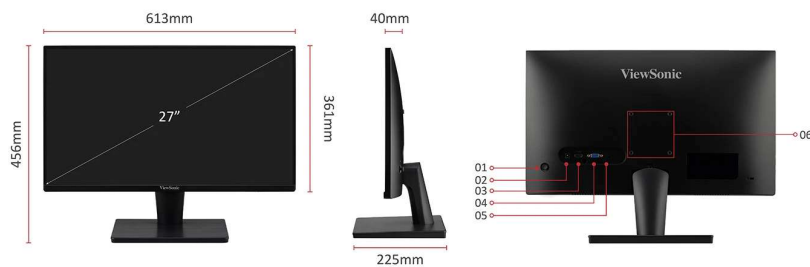

Product Description

The ViewSonic VA2715-H is a 27" Full HD monitor with HDMI and VGA input for business or home usage. Delivering a stunning image quality with low power consumption, this monitor provides six ViewMode presets that deliver optimised screen performance based on your needs. FreeSync means no tearing or stuttering even when gaming. The eye care technology that comes standard with all VA monitors helps to eliminate eyestrain from extended viewing periods. A VESA-compatible mount makes this monitor is easy to setup on the wall or with a wide range of industry-standard mounts.

1. Joy Key
2. Power in
3. HDMI 1.4
4. VGA
5. 3.5mm Audio Out
6. VESA Compatible(Wall Mount 100 x 100mm)

Visit Us www.viewsonic.com

DISPLAY

Display Size (in.):	27
Viewable Area (in.):	27
Panel Type:	VA Technology
Resolution:	1920 x 1080
Resolution Type:	FHD (Full HD)
Static Contrast Ratio:	4,000:1 (typ)
Dynamic Contrast Ratio:	50M:1
Light Source:	LED
Brightness:	250 cd/m ² (typ)
Colors:	16.7M
Color Space Support:	8 bit true
Aspect Ratio:	16:9
Response Time (Typical GTG):	4ms
Viewing Angles:	178° horizontal, 178° vertical
Backlight Life (Hours):	30000 Hrs (Min)
Curvature:	Flat
Refresh Rate (Hz):	75
Variable Refresh Rate Technology:	FreeSync
Blue Light Filter:	Yes
Flicker-Free:	Yes
Color Gamut:	NTSC: 72% size (Typ) sRGB: 104% size (Typ)
Pixel Size:	0.311 mm (H) x 0.311 mm (V)
Surface Treatment:	Anti-Glare, Hard Coating (3H)