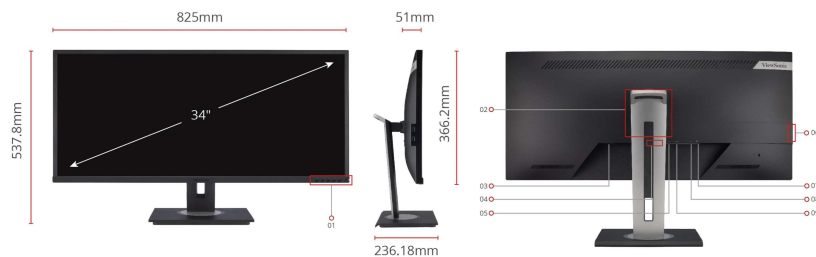

1. Menu Control Panel	7. RJ45
2. VESA Compatible(Wall Mount 100 x 100mm)	8. USB-B
3. AC IN	9. USB-C
4. HDMI x 2	
5. Display Port	
6. USB down stream x 2	

Visit Us www.viewsonic.com