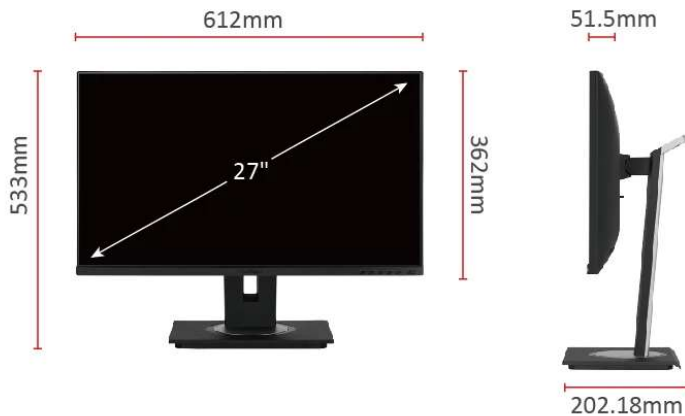

ViewSonic  LCD DISPLAY
VG2755

Key Features

- USB Type-C
- Full HD 1080p resolution
- Frameless bezel
- SuperClear® IPS technology
- VGA, HDMI and DisplayPort inputs

Product Description

The ViewSonic VG2755 is a 27" (27" viewable) 1080P IPS monitor designed to fit the modern office space. The monitor comes with a built-in USB Type-C port and a complimentary USB Type-C cable. Charge and display content simply via a single cable from your device, enabling connection to your laptop through a single USB cable and keeping your workstation neat while also functioning as a docking monitor. In addition, the monitor is equipped with DisplayPort, HDMI, VGA, and three USB Type-A ports to expand your efficiency. The three-sided frameless bezel design lets you enjoy an uninterrupted view of content across multiple monitors. An advanced ergonomic design offers the widest range of adjustments available for maximum comfort; including pivot, swivel, height adjustment, and an impressive 40° tilt, allowing you to use the monitor while standing or have strategic group discussions around the screen. The packaging is environmentally friendly and offers quick and easy out-of-the-box setup, making VG2755 series monitors perfect for business environments.