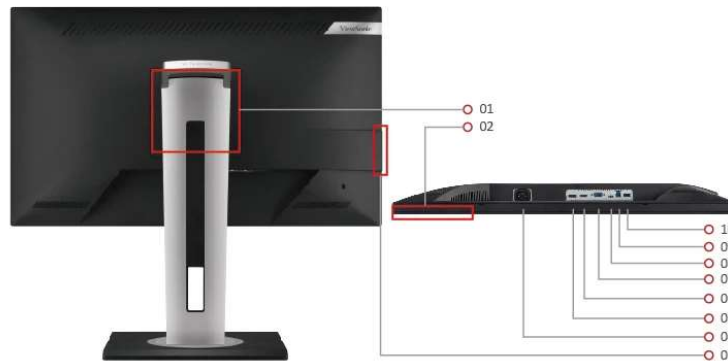

ViewSonic  LCD DISPLAY
VG2755

Key Features

- USB Type-C
- Full HD 1080p resolution
- Frameless bezel
- SuperClear® IPS technology
- VGA, HDMI and DisplayPort inputs

Product Description

The ViewSonic VG2755 is a 27" (27" viewable) 1080P IPS monitor designed to fit the modern office space. The monitor comes with a built-in USB Type-C port and a complimentary USB Type-C cable. Charge and display content simply via a single cable from your device, enabling connection to your laptop through a single USB cable and keeping your workstation neat while also functioning as a docking monitor. In addition, the monitor is equipped with DisplayPort, HDMI, VGA, and three USB Type-A ports to expand your efficiency. The three-sided frameless bezel design lets you enjoy an uninterrupted view of content across multiple monitors. An advanced ergonomic design offers the widest range of adjustments available for maximum comfort; including pivot, swivel, height adjustment, and an impressive 40° tilt, allowing you to use the monitor while standing or have strategic group discussions around the screen. The packaging is environmentally friendly and offers quick and easy out-of-the-box setup, making VG2755 series monitors perfect for business environments.

- | | |
|--|-------------------------|
| 1. VESA Compatible (Wall Mount 100 x 100 mm) | 7. VGA |
| 2. Menu Control Panel | 8. USB Type C |
| 3. USB 3.1 down stream x 2 | 9. USB 3.1 up stream |
| 4. AC In | 10. USB 3.1 down stream |
| 5. DisplayPort | |
| 6. HDMI | |

VIDEO INPUT

Digital Sync:	TMDS - HDMI (v1.4), PCI-E - DisplayPort (v1.2), Micro-Packet - Type C
Analog Sync:	Separate/Composite/SOG - RGB Analog

ERGONOMICS

Height Adjust (mm):	130
Swivel:	120°
Tilt (Forward/Back):	-5° / 40°
Pivot (Right/Left):	90° / 90°