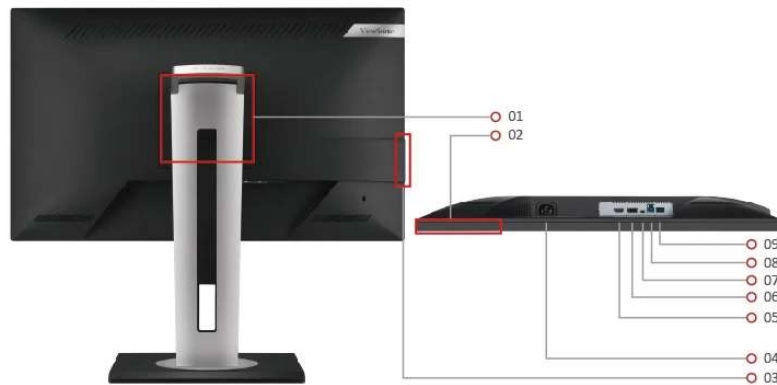

ViewSonic® LCD DISPLAY VG2755-2K

Key Features

- USB Type-C
- WQHD 1440p resolution
- Frameless bezel
- 100% sRGB SuperClear® IPS technology
- HDMI and DisplayPort inputs

Product Description

The ViewSonic VG2755-2K is a 27" (27" viewable) WQHD IPS monitor designed to fit the modern office space. The monitor comes with a built-in USB Type-C port and a complimentary USB Type-C cable. Charge and display content simply via a single cable from your device, enabling connection to your laptop through a single USB cable and keeping your workstation neat while also functioning as a docking monitor. The monitor utilises a SuperClear® IPS panel with 100% sRGB colour coverage and an upgraded 2560 x 1440 WQHD resolution, giving users a detailed display with amazing colours and sharper image quality from virtually any viewing angle. In addition, the monitor is equipped with DisplayPort, HDMI, and three USB 3.1 Type-A ports to expand your efficiency. The three-sided frameless bezel design lets you enjoy an uninterrupted view of content across multiple monitors. Advanced ergonomic design offers the widest range of adjustments for maximum comfort; including pivot, swivel, height, and an impressive 40° tilt, allowing you to use the monitor while standing or have strategic group discussions around the screen. The packaging is environmentally friendly and facilitates quick and easy setup, making the VG2755-2K a perfect tool for business environments.

- 1. VESA Compatible (Wall mount 100 x 100 mm)
- 2. Menu Control Panel
- 3. USB 3.1 down stream x 2
- 4. AC In
- 5. HDMI
- 6. DisplayPort
- 7. USB Type C
- 8. USB up stream
- 9. USB down stream

Visit Us www.viewsonic.com