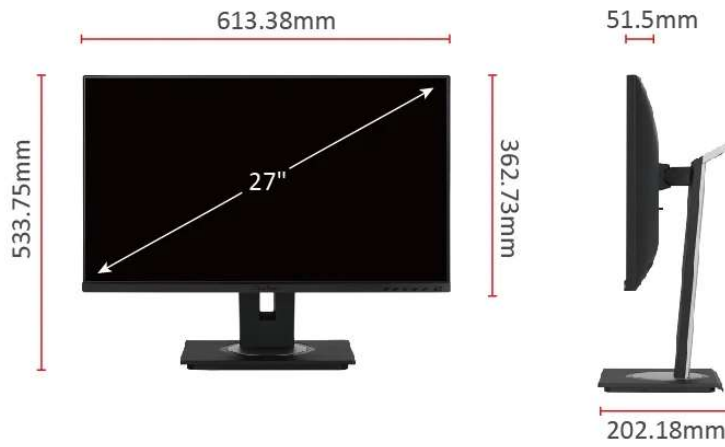

ViewSonic® LCD DISPLAY VG2755-2K

Key Features

- USB Type-C
- WQHD 1440p resolution
- Frameless bezel
- 100% sRGB SuperClear® IPS technology
- HDMI and DisplayPort inputs

Product Description

The ViewSonic VG2755-2K is a 27" (27" viewable) WQHD IPS monitor designed to fit the modern office space. The monitor comes with a built-in USB Type-C port and a complimentary USB Type-C cable. Charge and display content simply via a single cable from your device, enabling connection to your laptop through a single USB cable and keeping your workstation neat while also functioning as a docking monitor. The monitor utilises a SuperClear® IPS panel with 100% sRGB colour coverage and an upgraded 2560 x 1440 WQHD resolution, giving users a detailed display with amazing colours and sharper image quality from virtually any viewing angle. In addition, the monitor is equipped with DisplayPort, HDMI, and three USB 3.1 Type-A ports to expand your efficiency. The three-sided frameless bezel design lets you enjoy an uninterrupted view of content across multiple monitors. Advanced ergonomic design offers the widest range of adjustments for maximum comfort; including pivot, swivel, height, and an impressive 40° tilt, allowing you to use the monitor while standing or have strategic group discussions around the screen. The packaging is environmentally friendly and facilitates quick and easy setup, making the VG2755-2K a perfect tool for business environments.

DISPLAY

Display Size (in.):	27
Viewable Area (in.):	27
Panel Type:	IPS Technology
Resolution:	2560 x 1440
Resolution Type:	QHD
Static Contrast Ratio:	1,000:1 (typ)
Dynamic Contrast Ratio:	80M:1
Brightness:	350 cd/m ² (typ)
Aspect Ratio:	16:9
Response Time (Typical GTG):	5ms
Response Time (GTG w/OD):	5ms
Viewing Angles:	178° horizontal, 178° vertical
Refresh Rate (Hz):	60
Colour Gamut:	sRGB: 100% coverage (Typ)
Pixel Size:	0.233 mm (H) x 0.233 mm (V)