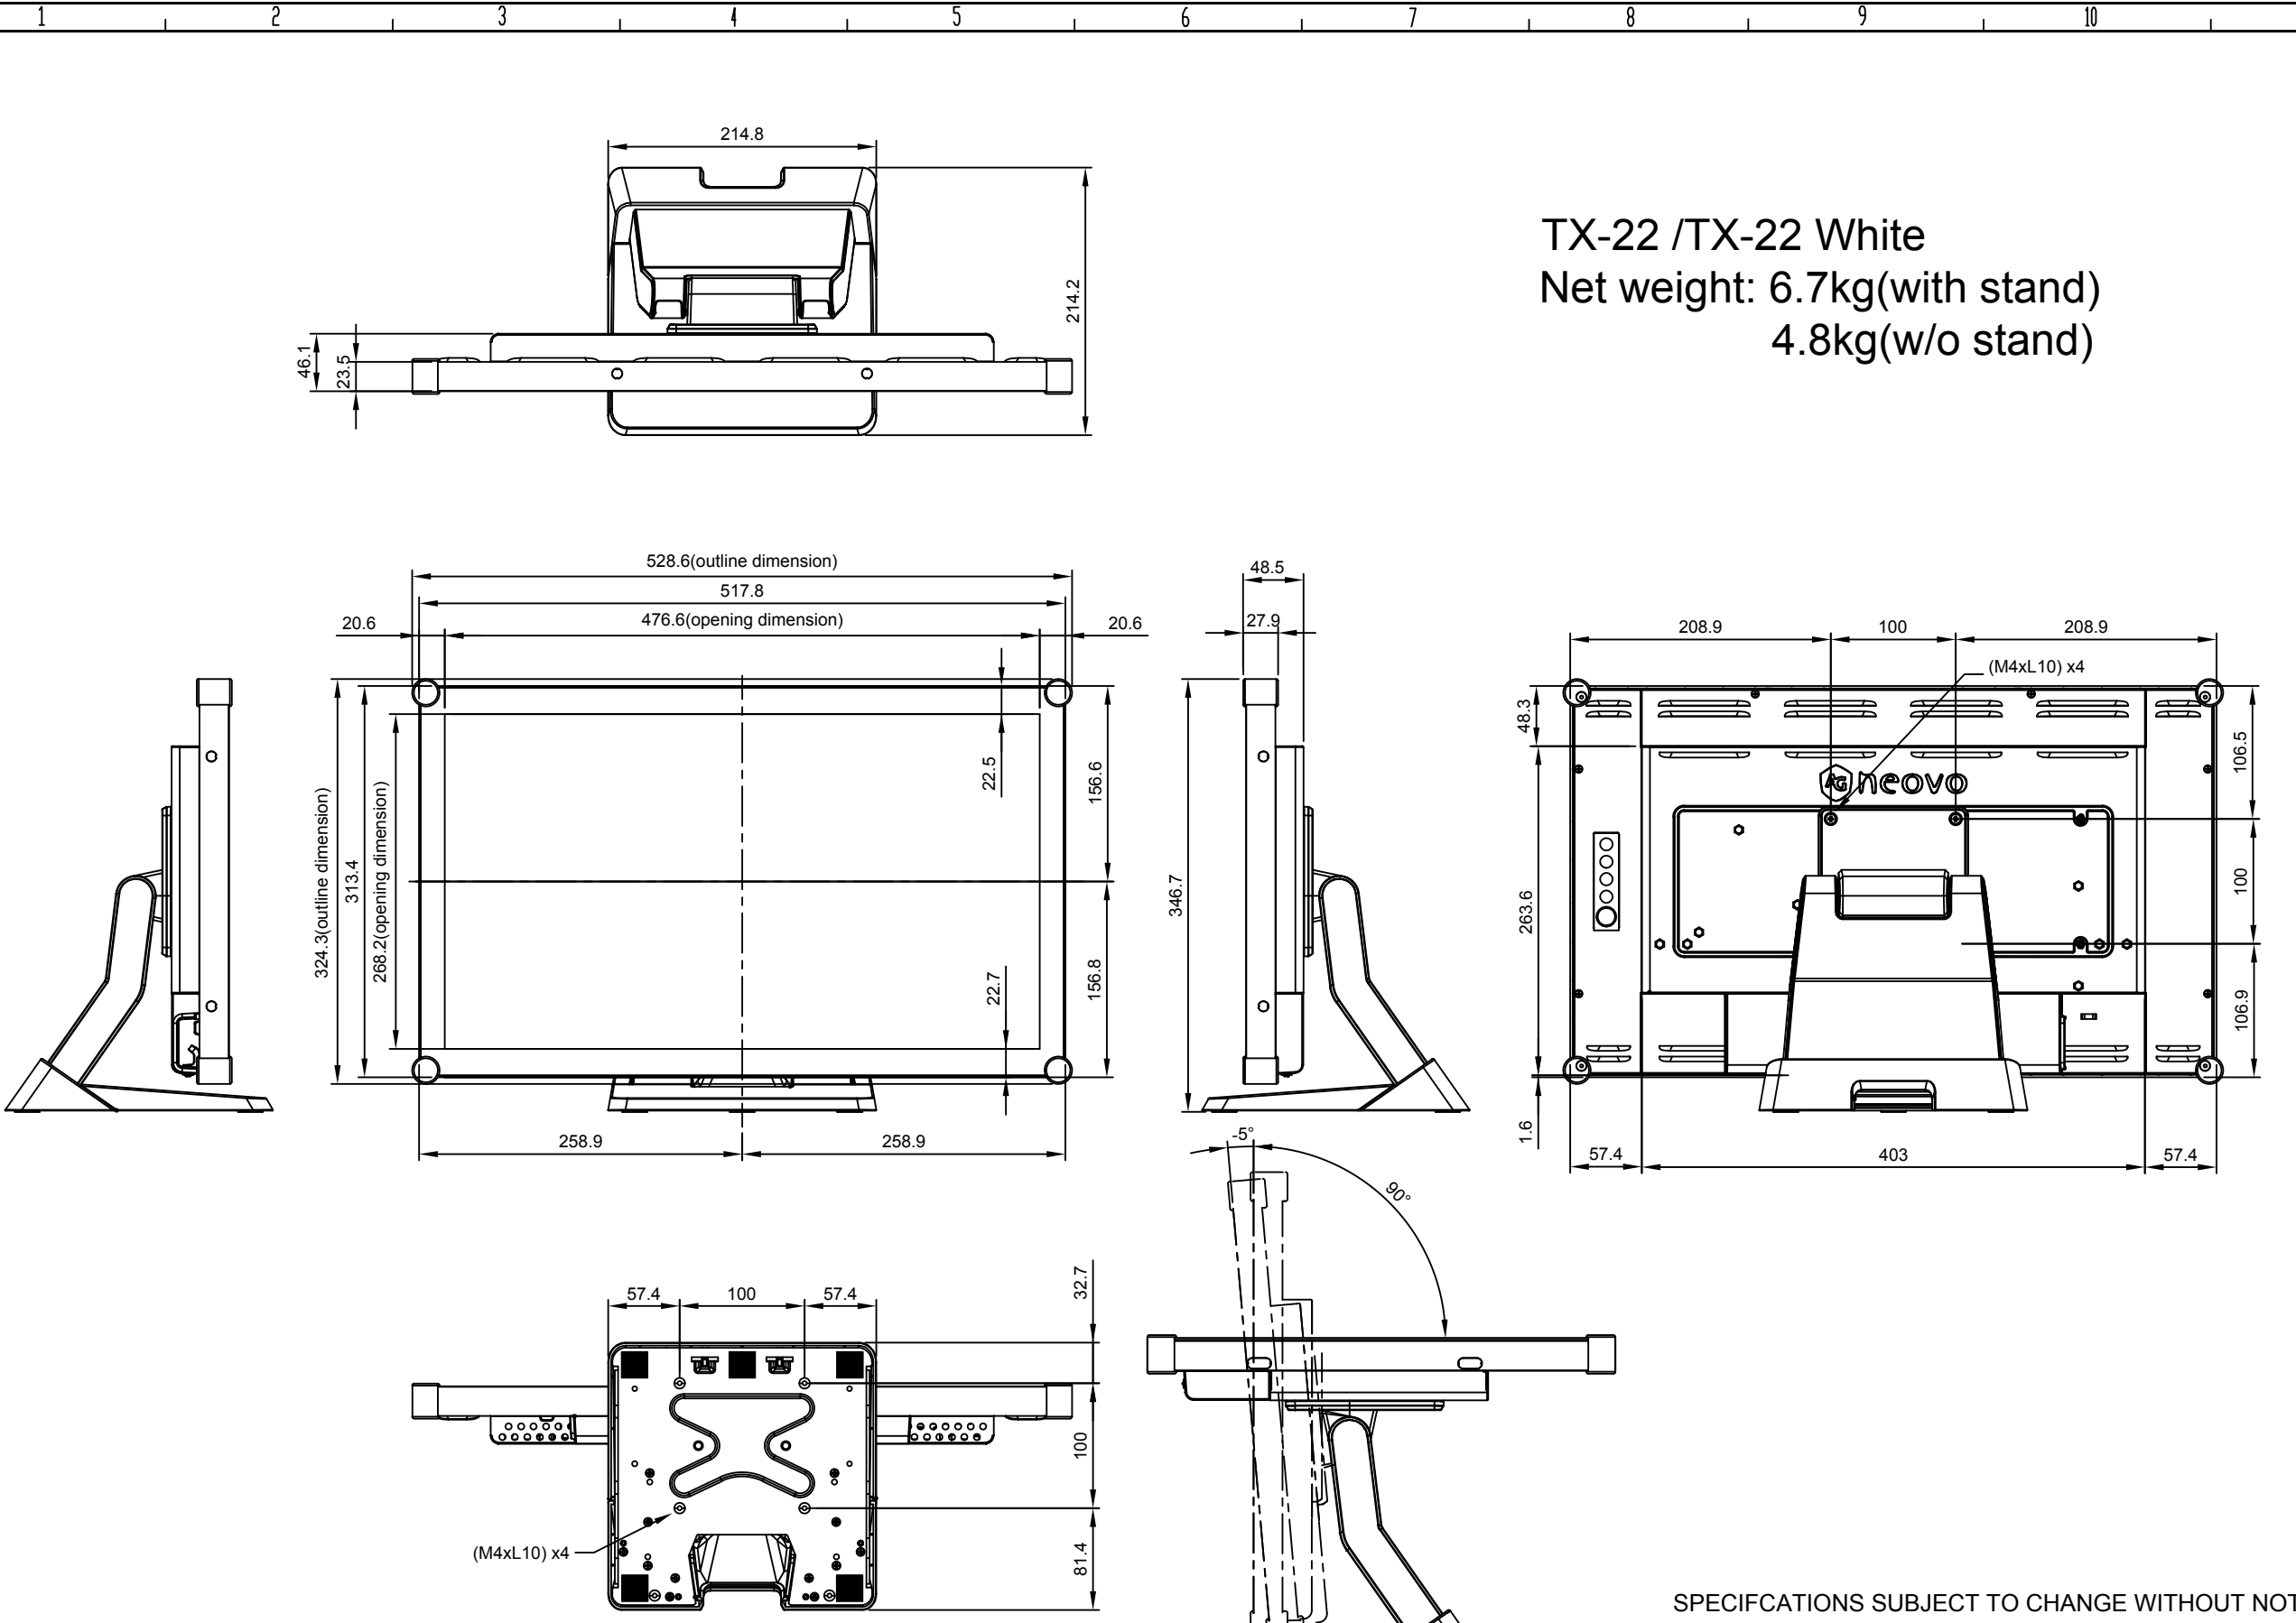

TX-22 /TX-22 White  
 Net weight: 6.7kg(with stand)  
 4.8kg(w/o stand)

SPECIFICATIONS SUBJECT TO CHANGE WITHOUT NOTICE.

 www.agneovo.com	Model Name:	TX-22/TX-22White
	<small>THIS DRAWING ON THIS PRINT AND INFORMATION BELONG WITH AG Neovo. ANY REPRODUCTION IN PART OR WHOLE WITHOUT WRITTEN PERMISSION OF AG Neovo IS PROHIBITED.</small>	<small>P/C:TX22C0</small>