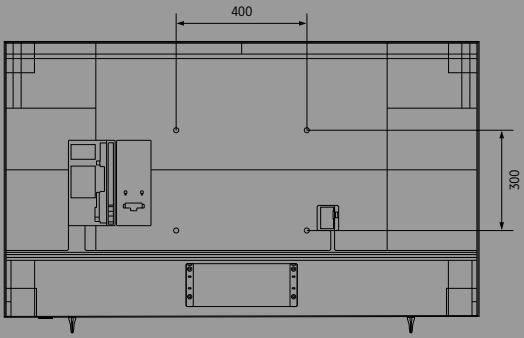

The specification may vary by region. Please double check with your local PM team prior to implementation.

Technical drawings

43"

50"

The technical drawing may vary by region. Please double check with your local PM team prior to implementation.

55"

65"

Technical drawings

75"

The technical drawing may vary by region. Please double check with your local PM team prior to implementation.

Connectors

The inlay information may vary by region. Please double check with your local PM team prior to implementation.