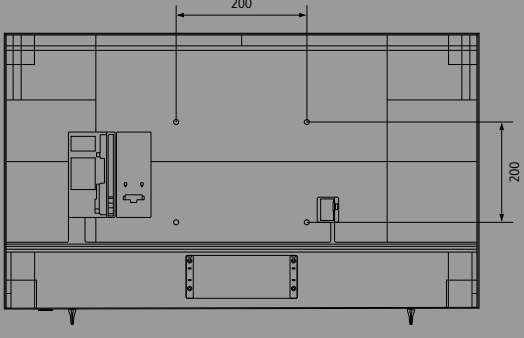

The specification may vary by region. Please double check with your local PM team prior to implementation.

Technical drawings

43"

50"

The technical drawing may vary by region. Please double check with your local PM team prior to implementation.

55"

65"

Technical drawings

75"

The technical drawing may vary by region. Please double check with your local PM team prior to implementation.

Connectors

The inlay information may vary by region. Please double check with your local PM team prior to implementation.