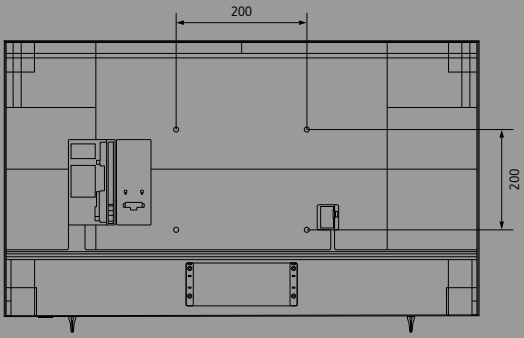

The specification may vary by region. Please double check with your local PM team prior to implementation.

Technical drawings

43"

50"

The technical drawing may vary by region. Please double check with your local PM team prior to implementation.