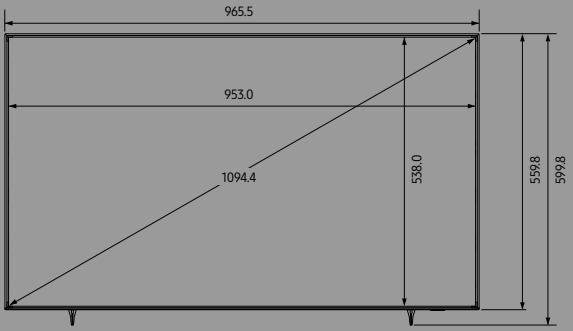

The specification may vary by region. Please double check with your local PM team prior to implementation.

Technical drawings

43"

50"

The technical drawing may vary by region. Please double check with your local PM team prior to implementation.