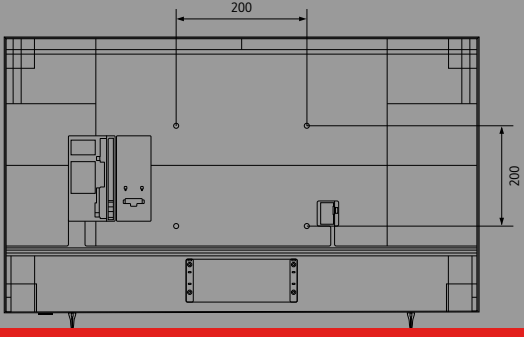

The specification may vary by region. Please double check with your local PM team prior to implementation.

Technical drawings

43"

50"

The technical drawing may vary by region. Please double check with your local PM team prior to implementation.