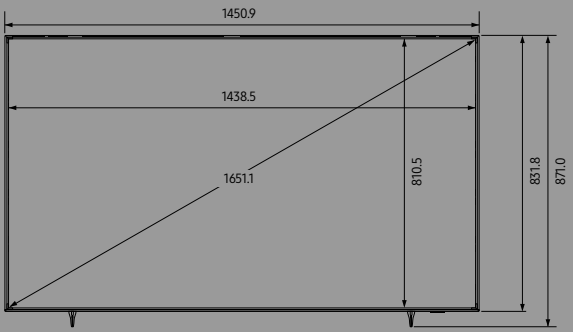

The specification may vary by region. Please double check with your local PM team prior to implementation.

Technical drawings

43"

50"

The technical drawing may vary by region. Please double check with your local PM team prior to implementation.

55"

65"

Technical drawings

75"

The technical drawing may vary by region. Please double check with your local PM team prior to implementation.

Connectors

The inlay information may vary by region. Please double check with your local PM team prior to implementation.