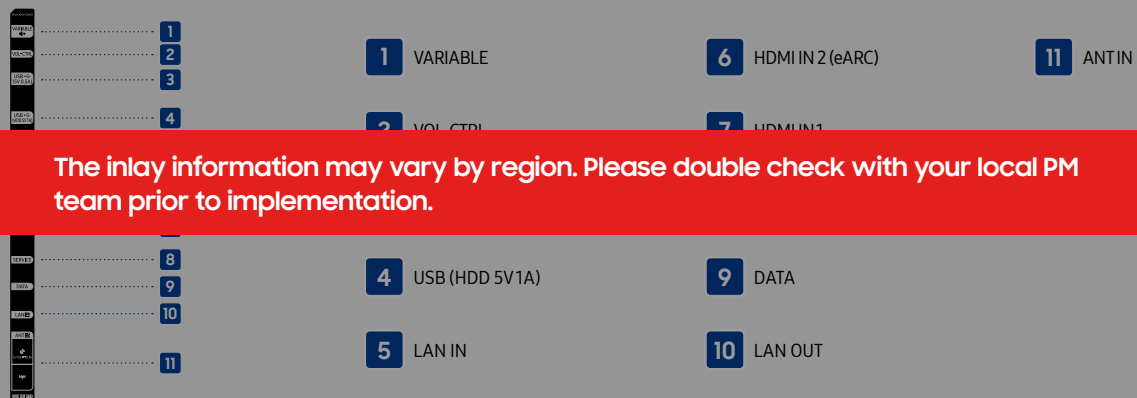

55"

65"

Technical drawings

75"

The technical drawing may vary by region. Please double check with your local PM team prior to implementation.

Connectors

The inlay information may vary by region. Please double check with your local PM team prior to implementation.