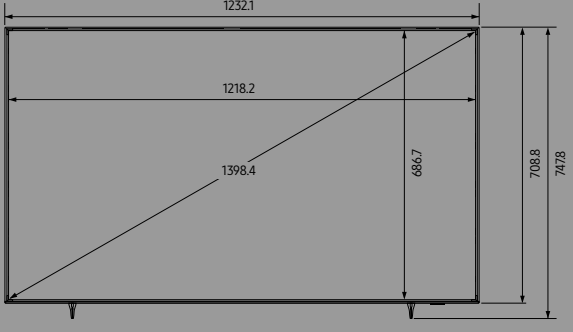

The specification may vary by region. Please double check with your local PM team prior to implementation.

Technical drawings

43"

50"

The technical drawing may vary by region. Please double check with your local PM team prior to implementation.

55"

65"

Technical drawings

75"

The technical drawing may vary by region. Please double check with your local PM team prior to implementation.

Connectors

The inlay information may vary by region. Please double check with your local PM team prior to implementation.