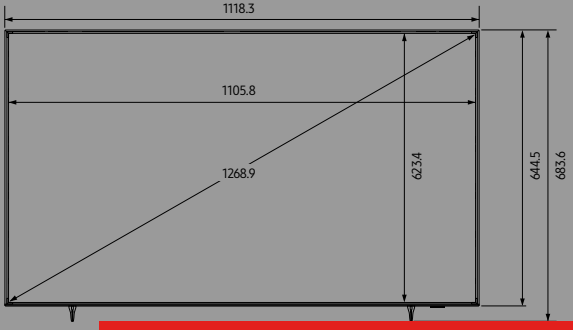

The specification may vary by region. Please double check with your local PM team prior to implementation.

Technical drawings

43"

50"

The technical drawing may vary by region. Please double check with your local PM team prior to implementation.