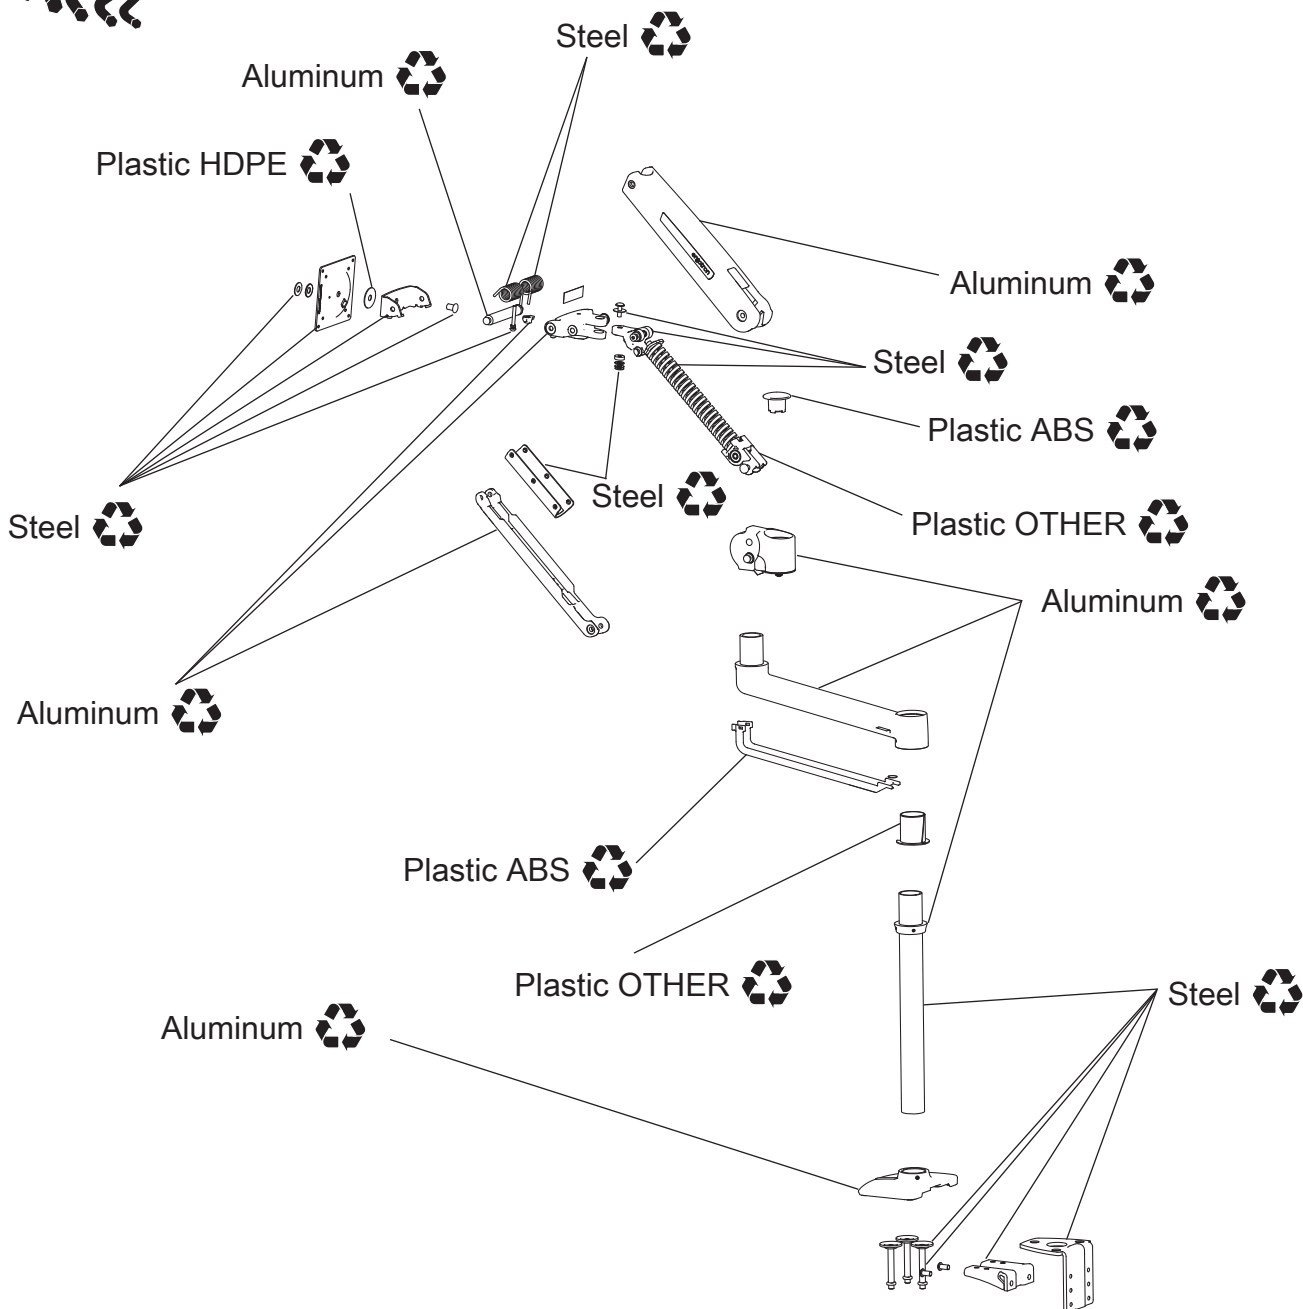

LX HD and Sit-Stand Monitor Arm Family:

45-268, 45-269, 45-353, 45-354, 45-358, 45-359,

45-360, 45-361, 45-383, 45-384

15 minute Disassembly
Tools Needed:

There may be components that are under pressure. Proceed with caution while disassembling.