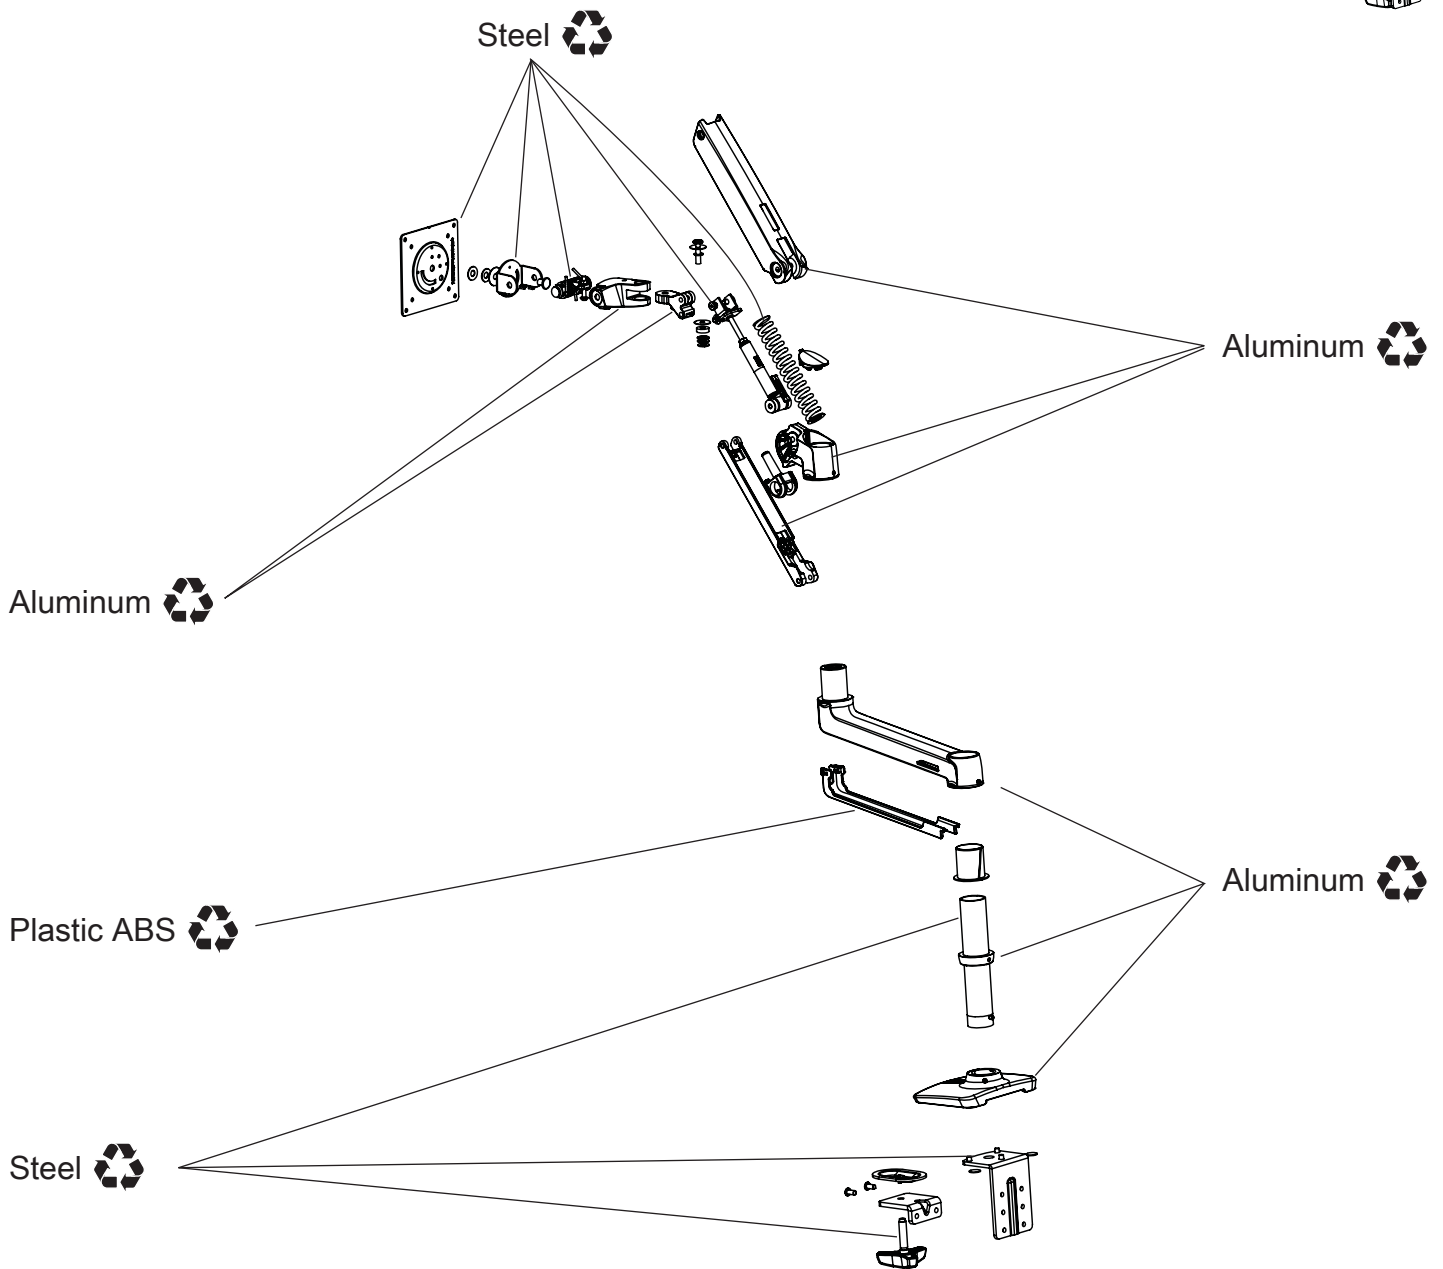

LX Desk Monitor Arm Family:
45-241, 45-490, 45-295, 45-537, 45-245,
45-491, 45-248, 45-492, 45-509, 45-608,
45-626, 45-610

15 minute Disassembly
Tools Needed:

There may be components that are under pressure. Proceed with caution while disassembling.