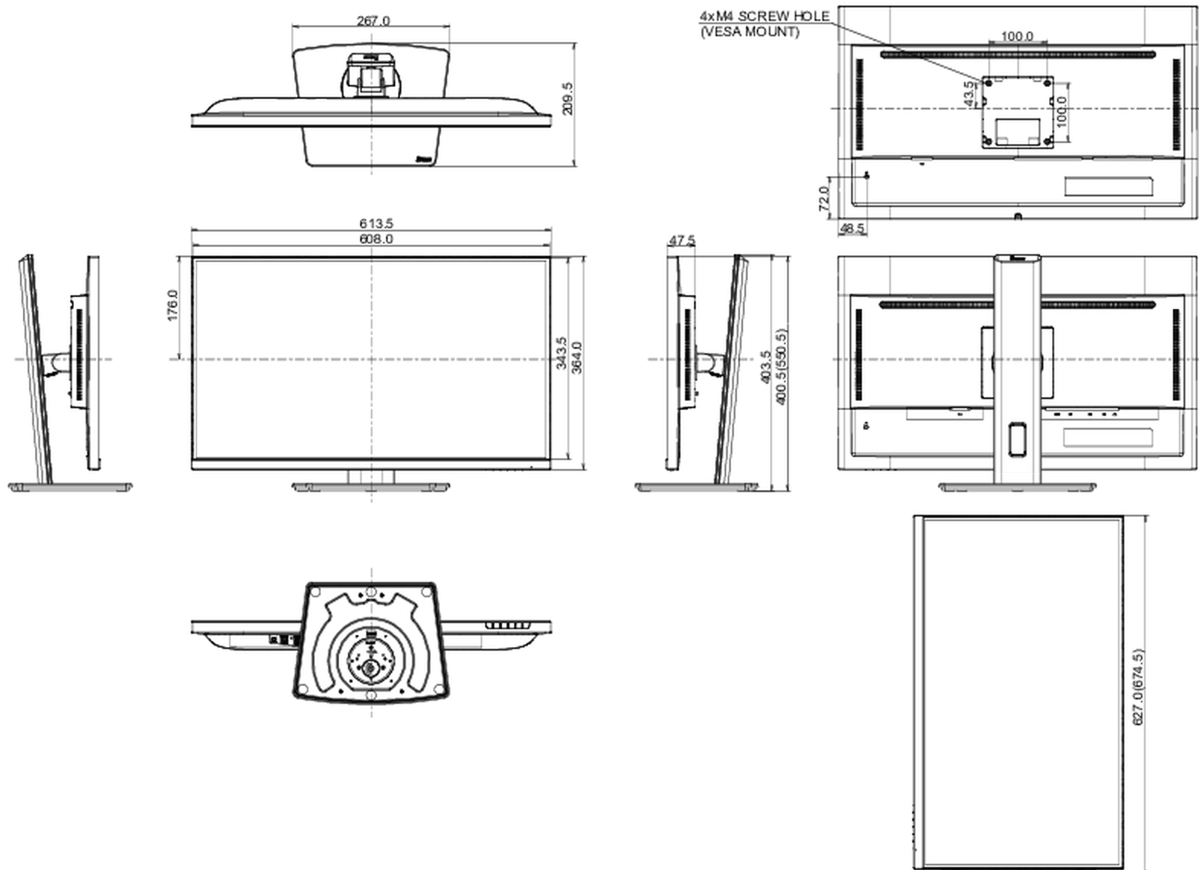

04 MECHANICAL

Display position adjustments	height, swivel, tilt, pivot (rotation both sides)
Height adjustment	150mm
Rotation (PIVOT function)	90°
Swivel stand	90°; 45° left; 45° right
Tilt angle	23° up; 5° down
VESA mounting	100 x 100mm

TCO Certified, CE, TÜV-Bauart, EAC, VCCI-B, PSE, RoHS support, ErP, WEEE, REACH, UKCA

Energy efficiency class (Regulation (EU) 2017/1369)

E

REACH SVHC

above 0.1%: Lead

08 DIMENSIONS / WEIGHT

Product dimensions W x H x D

613.5 x 400.5 (550.5) x 209.5mm

Box dimensions W x H x D

679 x 427 x 130mm

EAN code

4948570124183

All trademarks and registered trademarks acknowledged. E & O E. Specification subject to change without notice. All LCD's comply with ISO-9241-307:2008 in connection with pixel defects.