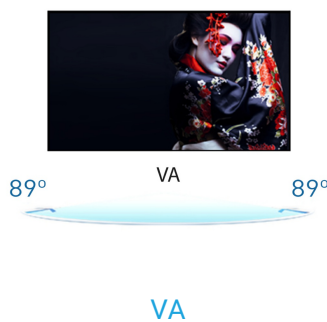

VA

VA panel technology offers higher contrast, darker blacks and much better viewing angles than standard TN technology. The screen will look good no matter what angle you look at it.

A 100Hz refresh rate translates into increased smoothness of the image. This means that flickering is reduced and therefore eye fatigue is also less noticeable. The increased frequency also means smoother transitions between contrasting colours, smoother motion scenes in both movies and gaming, and even reduced mouse cursor flickering.