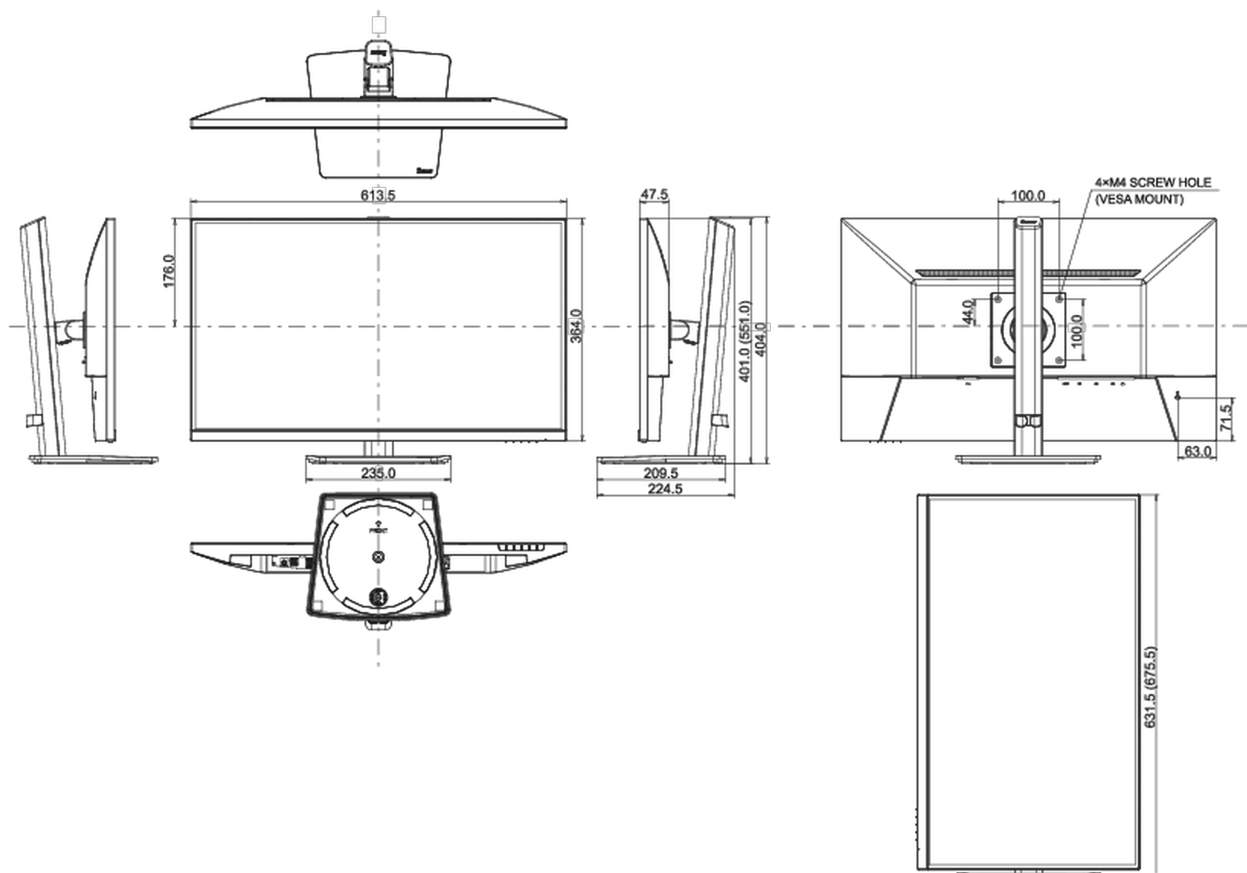

Cable management system

yes

05 ACCESSORIES INCLUDED

Cables

power, USB, HDMI, DP

Other

quick start guide, safety guide

06 POWER MANAGEMENT

Power supply unit

internal

Power supply

AC 100 - 240V, 50/60Hz

Power usage

24W typical, 0.5W stand by, 0.3W off mode

07 SUSTAINABILITY

Regulations

TCO Certified, CE, TÜV-Bauart, EAC, VCCI-B, PSE, RoHS support, ErP, WEEE, REACH, UKCA

Energy efficiency class (Regulation (EU) 2017/1369)

F

REACH SVHC

above 0.1%: Lead

08 DIMENSIONS / WEIGHT

Product dimensions W x H x D

613.5 x 401 (551) x 209.5mm

Box dimensions W x H x D

691 x 142 x 447mm

Weight (without box)

5.3kg

Weight (with box)

6.6kg

EAN code

4948570122707