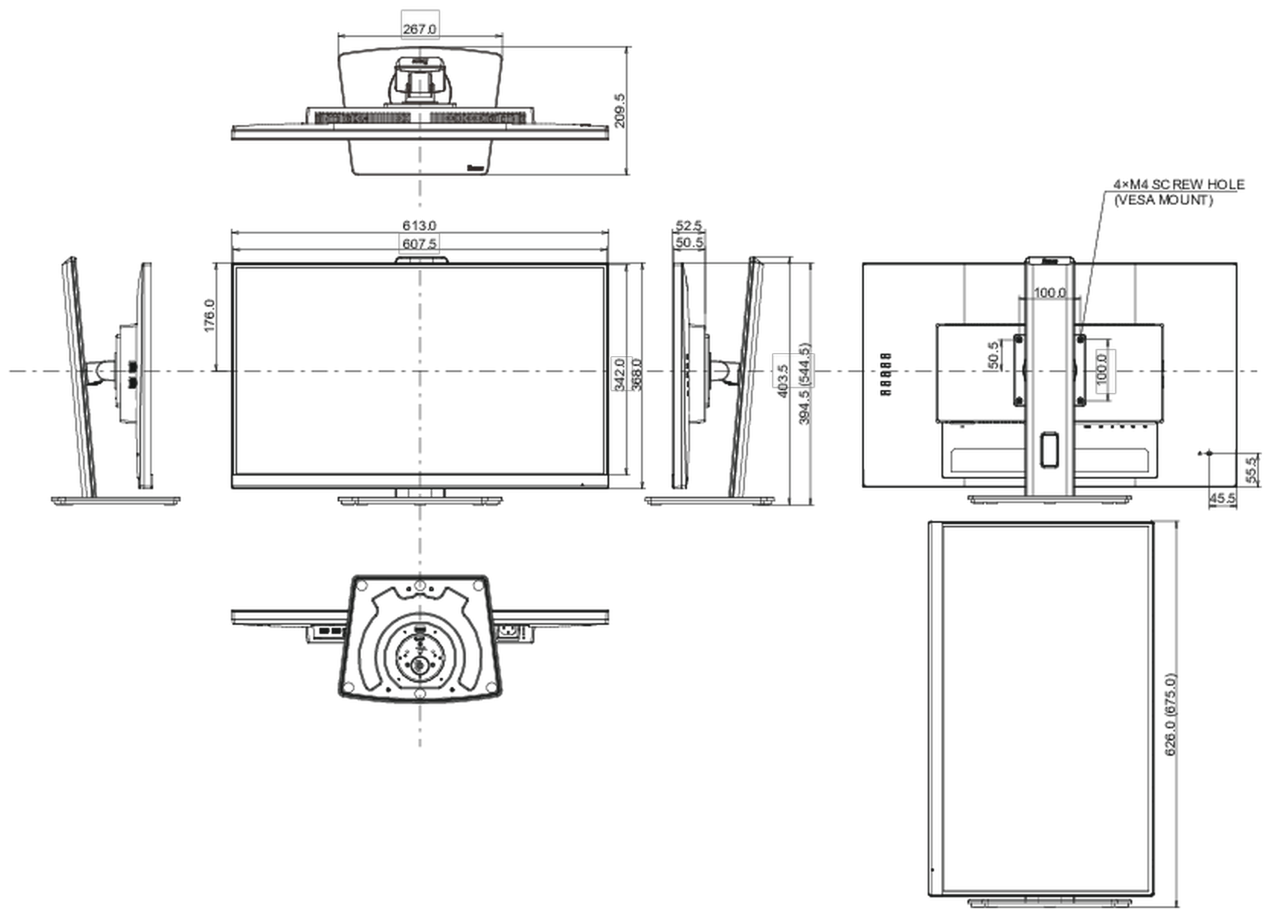

## 04 MECHANICAL

Display position adjustments	height, swivel, tilt, pivot (rotation both sides)
Height adjustment	150mm
Rotation (PIVOT function)	90°
Swivel stand	90°; 45° left; 45° right
Tilt angle	22° up; 5° down
VESA mounting	100 x 100mm

## 08 DIMENSIONS / WEIGHT

Product dimensions W x H x D	613.5 x 394 (544.5) x 209.5mm
Box dimensions W x H x D	690 x 455 x 168mm
Weight (without box)	6.1kg
Weight (with box)	7.9kg
EAN code	4948570123384