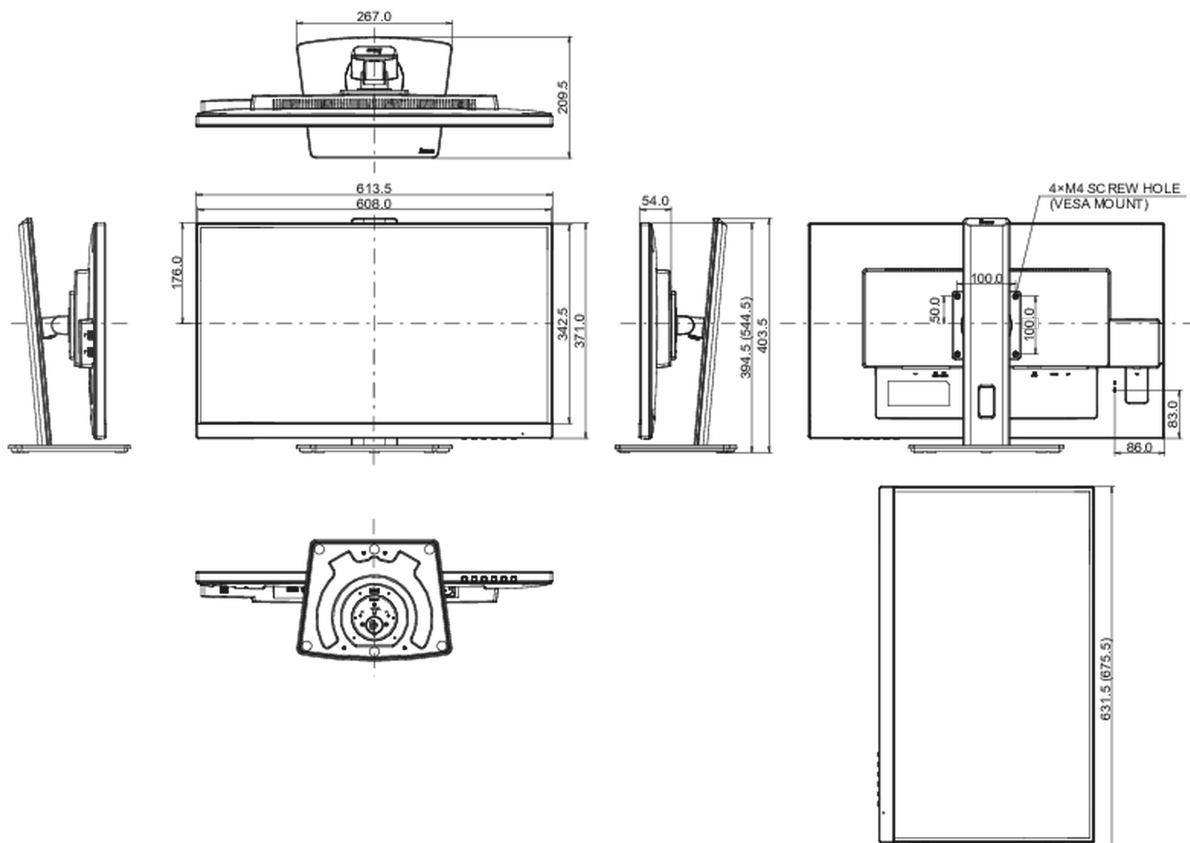

## 08 DIMENSIONS / WEIGHT

Product dimensions W x H x D

613.5 x 394 (544.5) x 209.5mm

Box dimensions W x H x D

693 x 446 x 170mm

Weight (without box)

6.8kg

Weight (with box)

8.4kg

EAN code

4948570121670

*All trademarks and registered trademarks acknowledged. E & O E. Specification subject to change without notice. All LCD's comply with ISO-9241-307:2008 in connection with pixel defects.*