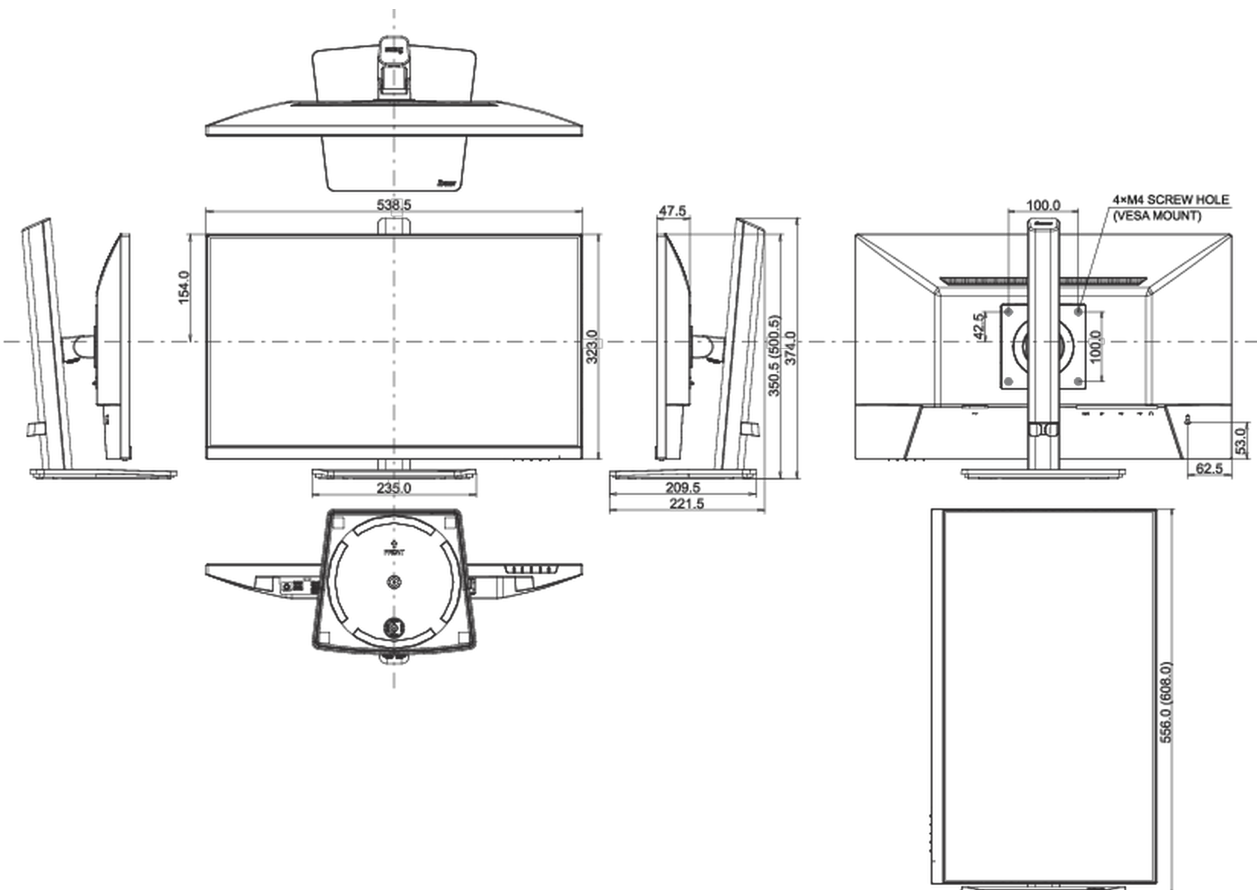

Cable management system

yes

05 ACCESSORIES INCLUDED

Cables

power, USB, HDMI

Other

quick start guide, safety guide

06 POWER MANAGEMENT

Power supply unit

internal

Power supply

AC 100 - 240V, 50/60Hz

Power usage

19W typical, 0.5W stand by, 0.3W off mode

07 SUSTAINABILITY

Regulations

TCO Certified, CE, TÜV-Bauart, EAC, VCCI-B, PSE, RoHS support, ErP, WEEE, REACH, UKCA

Energy efficiency class (Regulation (EU) 2017/1369)

E

REACH SVHC

above 0.1%: Lead

08 DIMENSIONS / WEIGHT

Product dimensions W x H x D

538.5 x 350.5 (500.5) x 209.5mm

Box dimensions W x H x D

685 x 126 x 405mm

Weight (without box)

4.6kg

Weight (with box)

5.9kg

EAN code

4948570122660