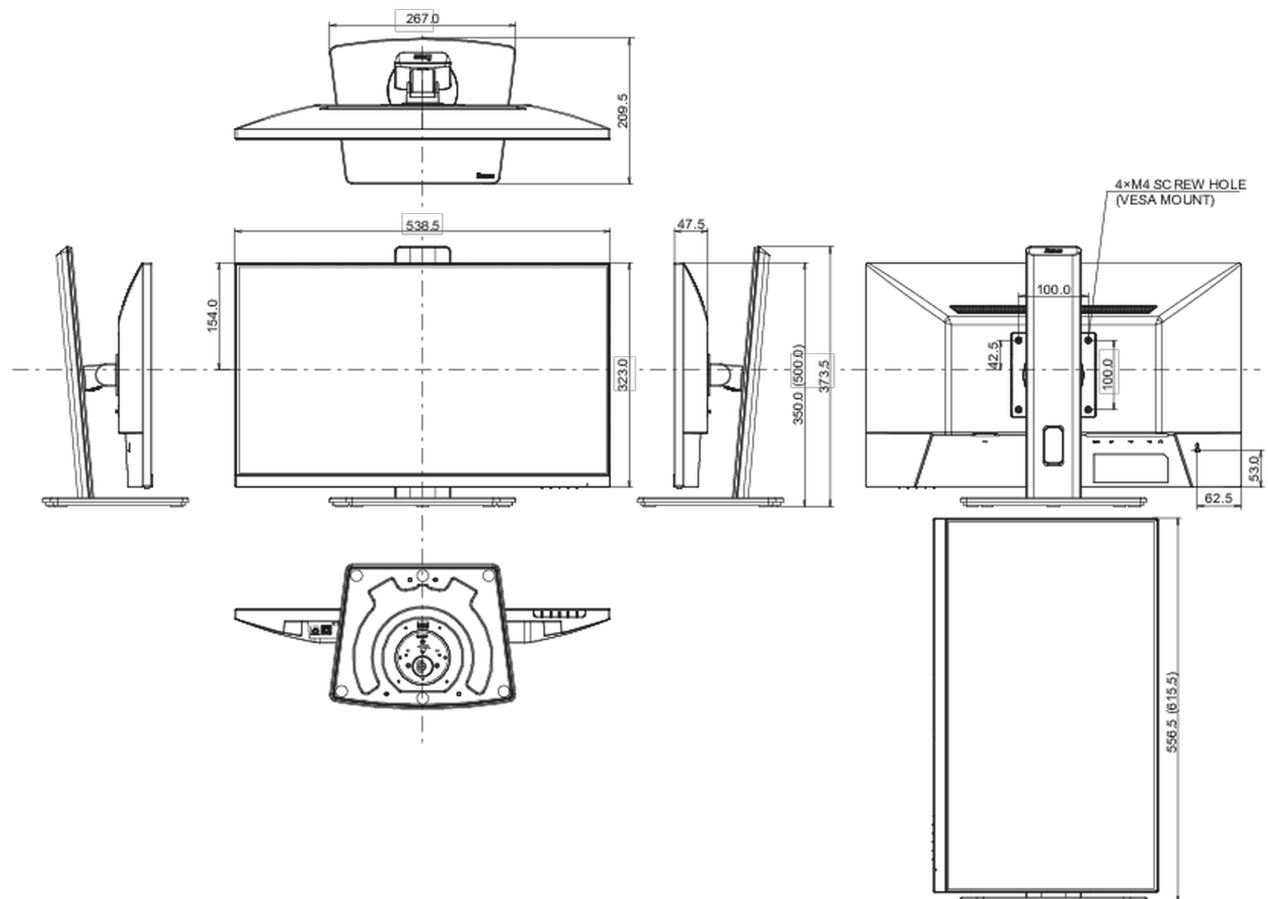

Cable management system

yes

05 ACCESSORIES INCLUDED

Cables

power, USB, HDMI

Other

quick start guide, safety guide

06 POWER MANAGEMENT

Power supply unit

internal

Power supply

AC 100 - 240V, 50/60Hz

Power usage

18W typical, 0.5W stand by, 0.3W off mode

07 SUSTAINABILITY

Regulations

TCO Certified, CE, TÜV-Bauart, EAC, VCCI-B, PSE, RoHS support, ErP, WEEE, REACH, UKCA

Energy efficiency class (Regulation (EU) 2017/1369)

E

REACH SVHC

above 0.1%: Lead

08 DIMENSIONS / WEIGHT

Product dimensions W x H x D

538.5 x 350 (500) x 209,5mm

Box dimensions W x H x D

685 x 405 x 126mm

Weight (without box)

4.6kg

Weight (with box)

5.9kg

EAN code

4948570123049