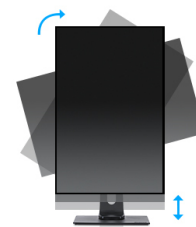

24" IPS 3-side borderless monitor with height adjustable stand

Stylish edge-to-edge design makes the ProLite XUB2493HS perfect for multi-monitor set-ups. The IPS panel technology offers accurate and consistent colour reproduction with wide viewing angles. High contrast and brightness values mean the monitor will provide excellent performance for photographic and web design. Equipped with speakers, headphone socket, HDMI and DisplayPort connections, a blue light reducer function to reduce eye fatigue and an ergonomic 150mm height adjustable stand for optimal user comfort, make this 24" monitor a great choice for both multi-monitor configuration and office applications.

Available also with fixed stand : [ProLite XU2493HS-B5 \(1920x1080\)](#) and [ProLite XU2493HS-B6 \(1920x1080\)](#)

IPS Technology

IPS technology offers higher contrast, darker blacks and much better viewing angles than standard TN technology. The screen will look good no matter what angle you look at it.

HAS (150mm) + PIVOT

With a height adjustable stand you will create an ergonomic work posture and position that meets all health and safety requirements. This will not only prevent any health issues but will also increase your productivity. The pivot function allows the screen to rotate from landscape to portrait orientation. This functionality can be useful if the application requires more height than width.

01 DISPLAY CHARACTERISTICS

Design	3-side borderless
Diagonal	23.8", 60.5cm
Panel	IPS panel technology LED, matte finish
Native resolution	1920 x 1080 @100Hz (2.1 megapixel Full HD)
Aspect ratio	16:9
Panel brightness	250 cd/m ²
Static contrast	1300:1
Advanced contrast	80M:1
Response time (MPRT)	0.5ms
Viewing zone	horizontal/vertical: 178°/178°, right/left: 89°/89°, up/down: 89°/89°
Colour support	16.7mIn (sRGB: 96%; NTSC: 72%)
Horizontal Sync	30 - 115kHz
Viewable area W x H	527 x 296.5mm, 20.7 x 11.7"
Pixel pitch	0.275mm
Colour	matte, black