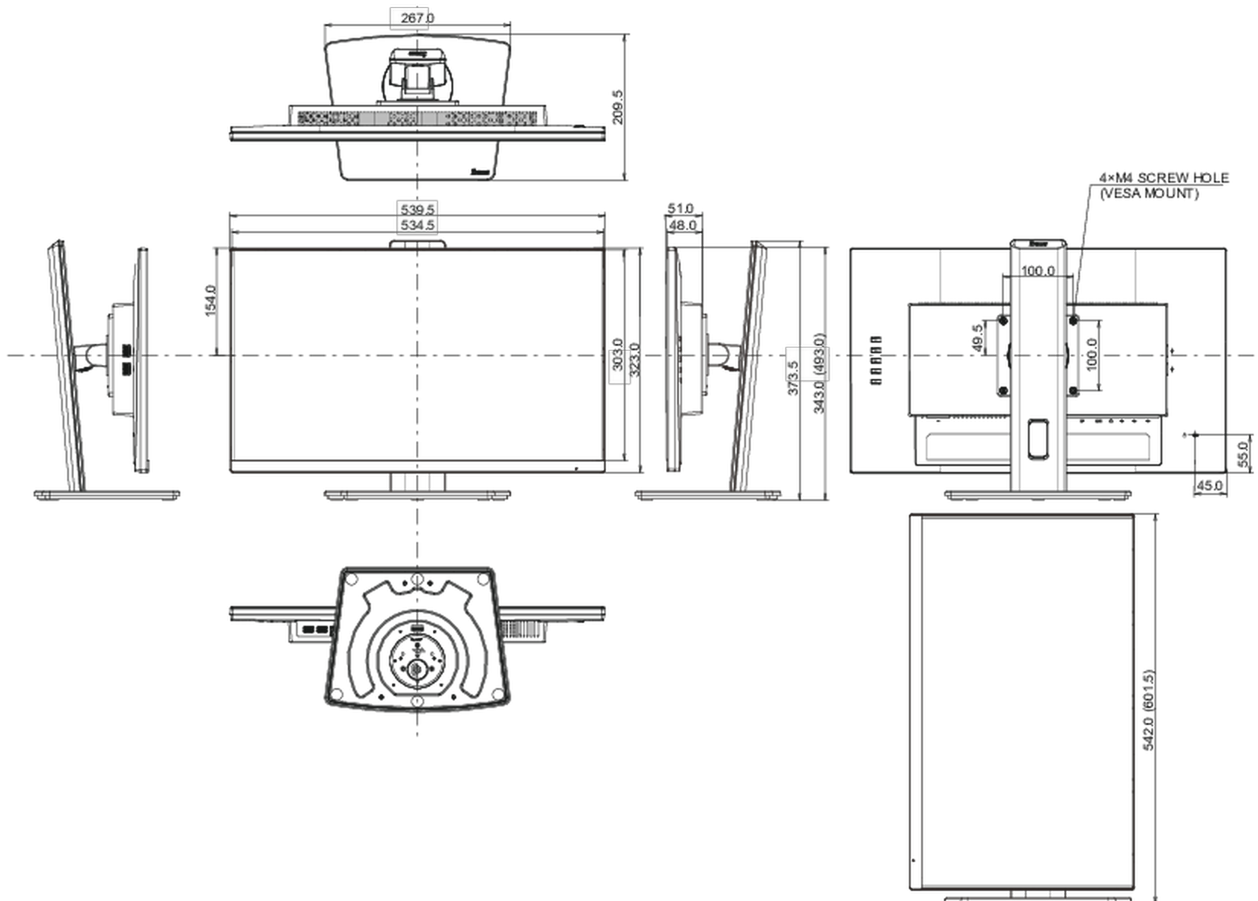

Cable management system

yes

05 ACCESSORIES INCLUDED

Cables

power, USB, HDMI, DP

Other

quick start guide, safety guide

06 POWER MANAGEMENT

Power supply unit

internal

Power supply

AC 100 - 240V, 50/60Hz

Power usage

15W typical, 0.5W stand by, 0.3W off mode

07 SUSTAINABILITY

Regulations

TCO Certified, CE, TÜV-Bauart, EAC, VCCI-B, PSE, RoHS support, ErP, WEEE, REACH, UKCA

REACH SVHC

above 0.1%: Lead

08 DIMENSIONS / WEIGHT

Product dimensions W x H x D

539.5 x 343 (493) x 209.5mm

Box dimensions W x H x D

610 x 398 x 159mm

Weight (without box)

4.9kg

EAN code

4948570123346