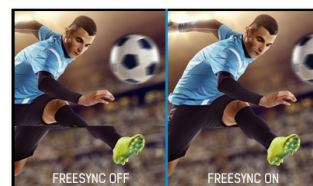

21.5" IPS technology panel with height adjustable stand and 100Hz refresh rate

Stylish edge-to-edge design makes the ProLite XUB2292HSU perfect for multi-monitor set-ups. The IPS panel technology offers accurate and consistent colour reproduction with wide viewing angles. The 100Hz refresh rate together with FreeSync function provides an instant, tangible improvement in image smoothness. High contrast and brightness values mean the monitor will provide excellent performance for photographic and web design. Equipped with speakers, USB 3.2 hub, headphone socket, HDMI and DisplayPort connections, a blue light reducer function to reduce eye fatigue and an ergonomic 150mm height adjustable stand for optimal user comfort, make this monitor a great choice for both multi-monitor configuration and office applications.

Available also with fixed stand : [ProLite XU2292HSU-B6](#)

100Hz

A 100Hz refresh rate translates into increased smoothness of the image. This means that flickering is reduced and therefore eye fatigue is also less noticeable. The increased frequency also means smoother transitions between contrasting colours, smoother motion scenes in both movies and gaming, and even reduced mouse cursor flickering.

FreeSync™ Technology

AMD FreeSync™ technology puts an end to choppy gameplay and broken frames with fluid, artifact-free performance at virtually any framerate.

01 DISPLAY CHARACTERISTICS

Design	3-side borderless
Diagonal	21.5", 54.6cm
Panel	IPS Panel Technology LED, matte finish
Native resolution	1920 x 1080 @100Hz (2.1 megapixel Full HD)
Aspect ratio	16:9
Panel brightness	250 cd/m ²
Static contrast	1000:1
Advanced contrast	80M:1
Response time (MPRT)	0.4ms
Viewing zone	horizontal/vertical: 178°/178°, right/left: 89°/89°, up/down: 89°/89°
Colour support	16.7mIn (sRGB: 99%; NTSC: 72%)
Horizontal Sync	30 - 115kHz
Viewable area W x H	476.1 x 267.8mm, 18.7 x 10.5"
Pixel pitch	0.248mm
Colour	matte, black