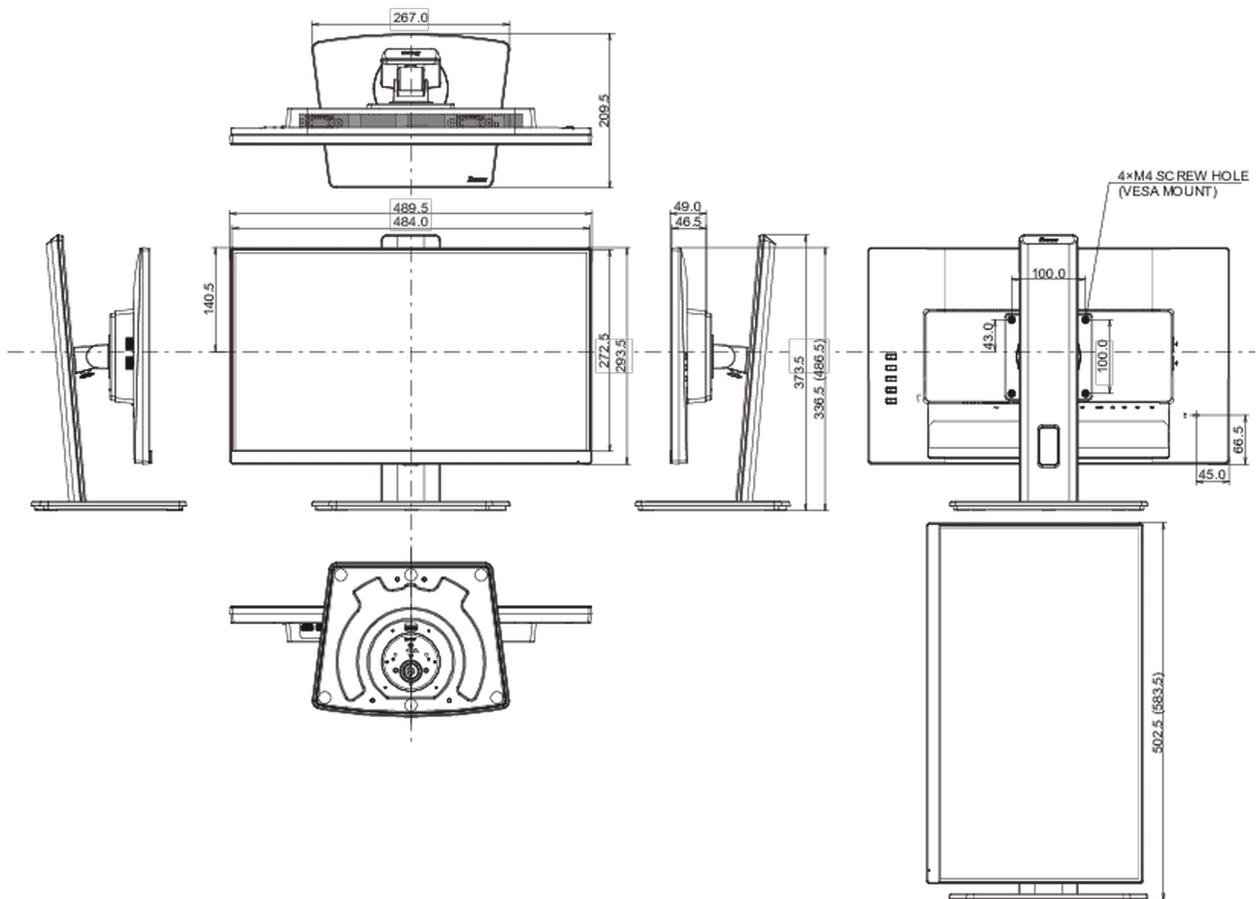

04 MECHANICAL

Display position adjustments	height, swivel, tilt, pivot (rotation both sides)
Height adjustment	150mm
Rotation (PIVOT function)	90°
Swivel stand	90°; 45° left; 45° right
Tilt angle	22° up; 5° down
VESA mounting	100 x 100mm

TCO Certified, CE, TÜV-Bauart, EAC, VCCI-B, PSE, RoHS support, ErP, WEEE, REACH, UKCA

REACH SVHC

above 0.1%: Lead

08 DIMENSIONS / WEIGHT

Product dimensions W x H x D

489.5 x 336.5 (486.5) x 109.5mm

Box dimensions W x H x D

560 x 380 x 159mm

Weight (without box)

4.5kg

Weight (with box)

5.9kg

EAN code

4948570122554

All trademarks and registered trademarks acknowledged. E & O E. Specification subject to change without notice. All LCD's comply with ISO-9241-307:2008 in connection with pixel defects.