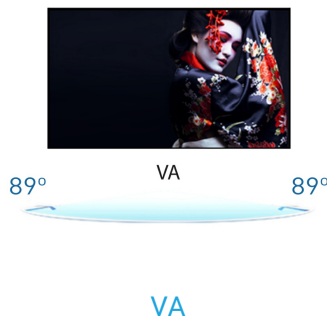

VA panel technology offers higher contrast, darker blacks and much better viewing angles than standard TN technology. The screen will look good no matter what angle you look at it.