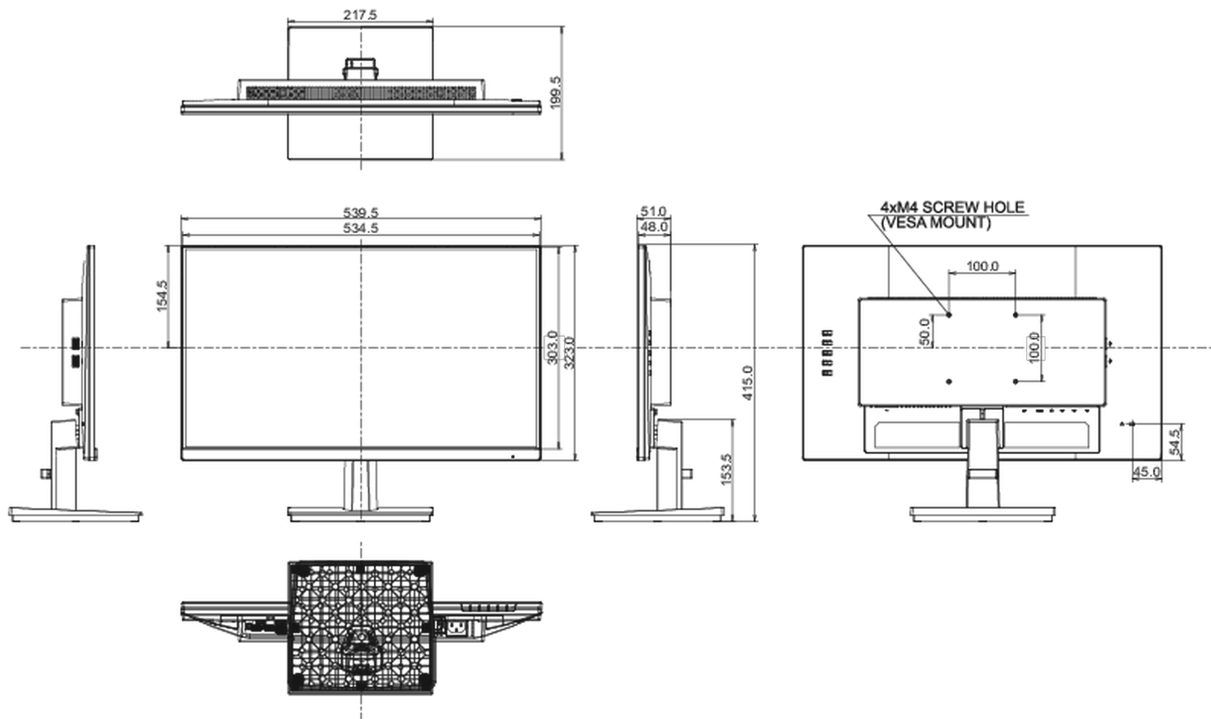

01 DISPLAY CHARACTERISTICS

Design	3-side borderless
Diagonal	23.8", 60.5cm
Panel	IPS Panel Technology LED, matte finish
Native resolution	1920 x 1080 @100Hz (2.1 megapixel Full HD)
Aspect ratio	16:9
Panel brightness	250 cd/m ²
Static contrast	1300:1
Advanced contrast	80M:1
Response time (MPRT)	0.4ms
Viewing zone	horizontal/vertical: 178°/178°, right/left: 89°/89°, up/down: 89°/89°
Colour support	16.7mIn (sRGB: 99%; NTSC: 72%)
Horizontal Sync	30 - 115kHz
Viewable area W x H	527 x 296.5mm, 20.7 x 11.7"
Pixel pitch	0.275mm
Colour	matte, black

04 MECHANICAL

Display position adjustments	tilt
Tilt angle	22° up; 2° down
VESA mounting	100 x 100mm
Cable management system	yes

05 ACCESSORIES INCLUDED

Cables	power, USB, HDMI, DP
Other	quick start guide, safety guide

08 DIMENSIONS / WEIGHT

Box dimensions W x H x D	610 x 410 x 130mm
EAN code	4948570122585

All trademarks and registered trademarks acknowledged. E & O E. Specification subject to change without notice. All LCD's comply with ISO-9241-307:2008 in connection with pixel defects.