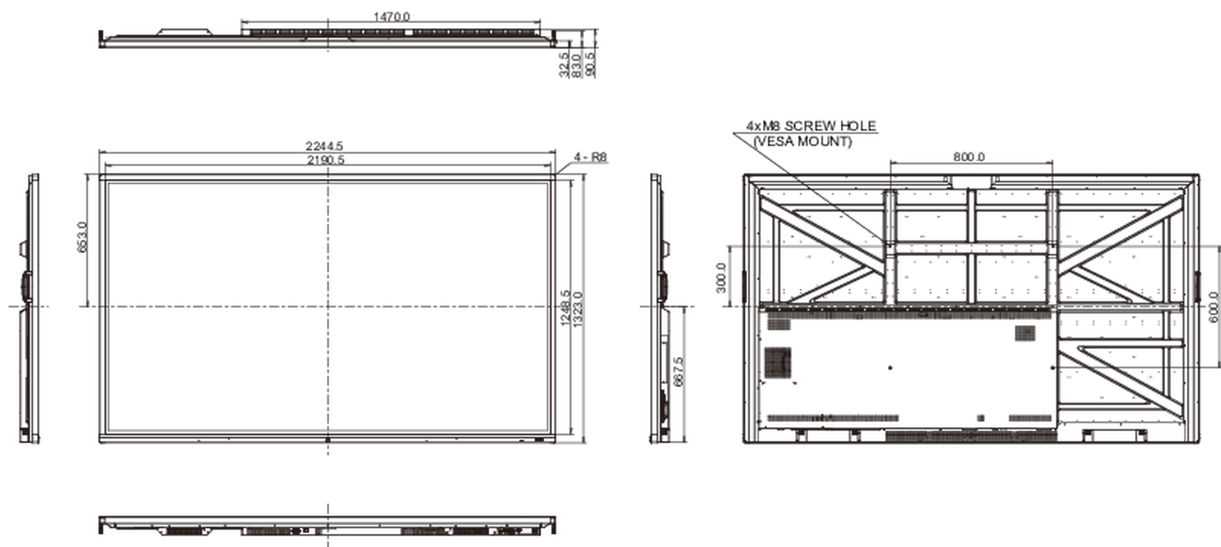

09 SUSTAINABILITY

Regulations

CB, CE, TÜV-Bauart, EAC, RoHS support, ErP, WEEE, REACH (RoHS, PFOS, PFC)

REACH SVHC

above 0.1%: Lead

10 DIMENSIONS / WEIGHT

Product dimensions W x H x D

2244.5 x 1323 x 90.5mm

Box dimensions W x H x D

2483 x 376 x 1493mm

Weight (without box)

103.5kg

Weight (with box)

138.8kg

EAN code

4948570118984