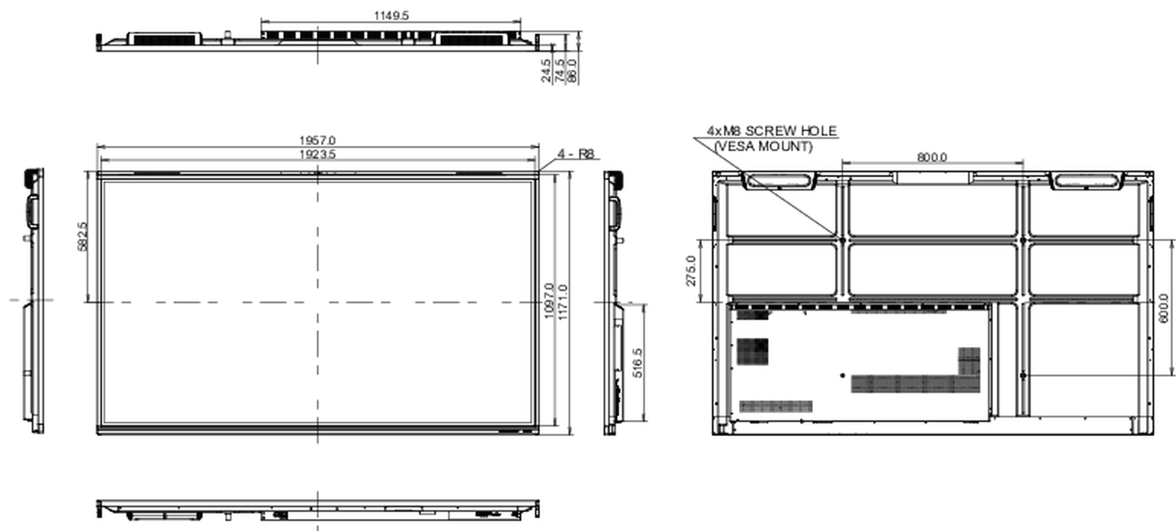

## 10 DIMENSIONS / WEIGHT

Product dimensions W x H x D	1957 x 1171 x 86mm
Box dimensions W x H x D	2110 x 1291 x 225mm
Weight (without box)	63.6kg
Weight (with box)	80.2kg
EAN code	4948570122042

All trademarks and registered trademarks acknowledged. E & O E. Specification subject to change without notice. All LCD's comply with ISO-9241-307:2008 in connection with pixel defects.