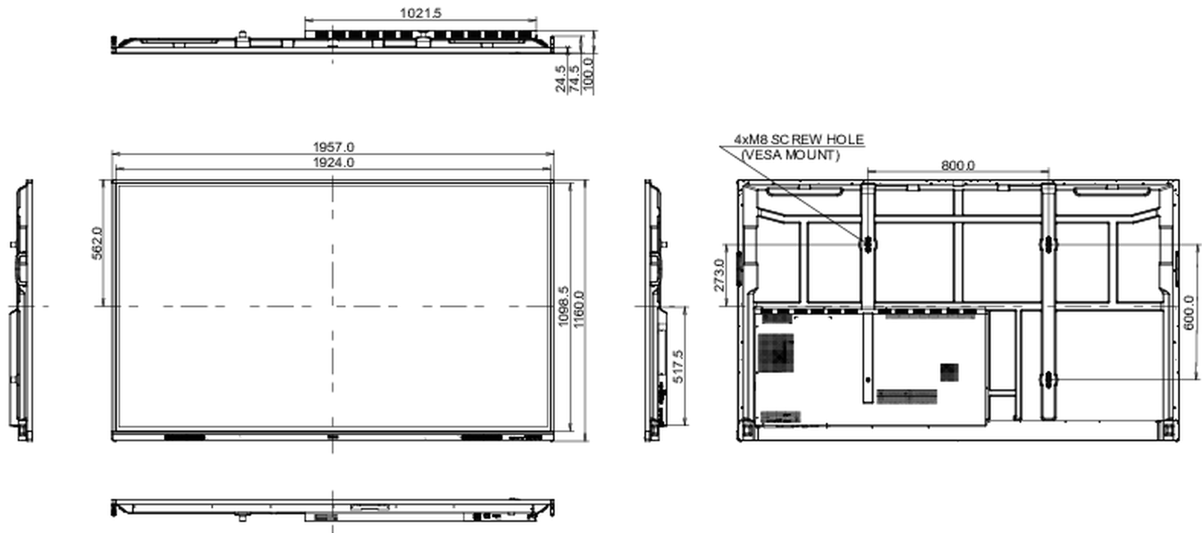

REACH SVHC

above 0.1%: Lead

10 DIMENSIONS / WEIGHT

Product dimensions W x H x D 1957 x 1160 x 100mm

Box dimensions W x H x D 2110 x 1283 x 225mm

Weight (without box) 58.6kg

Weight (with box) 75.9kg

EAN code 4948570121854