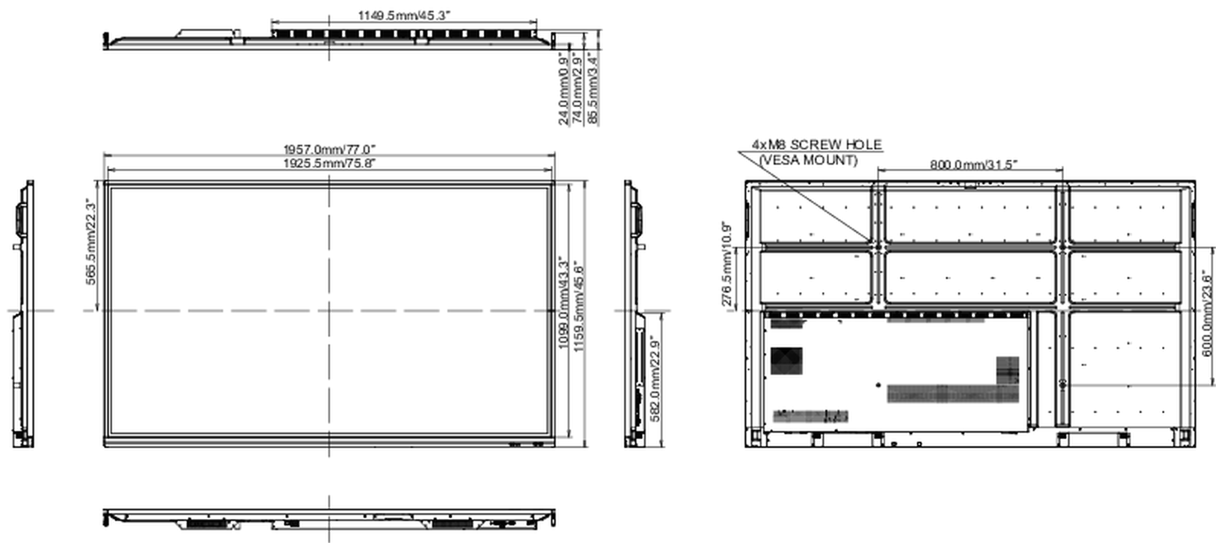

REACH SVHC

above 0.1%: Lead

10 DIMENSIONS / WEIGHT

Product dimensions W x H x D 1957 x 1159 x 86mm

Box dimensions W x H x D 2123 x 280 x 1345mm

Weight (without box) 64.4kg

Weight (with box) 91kg

EAN code 4948570119011