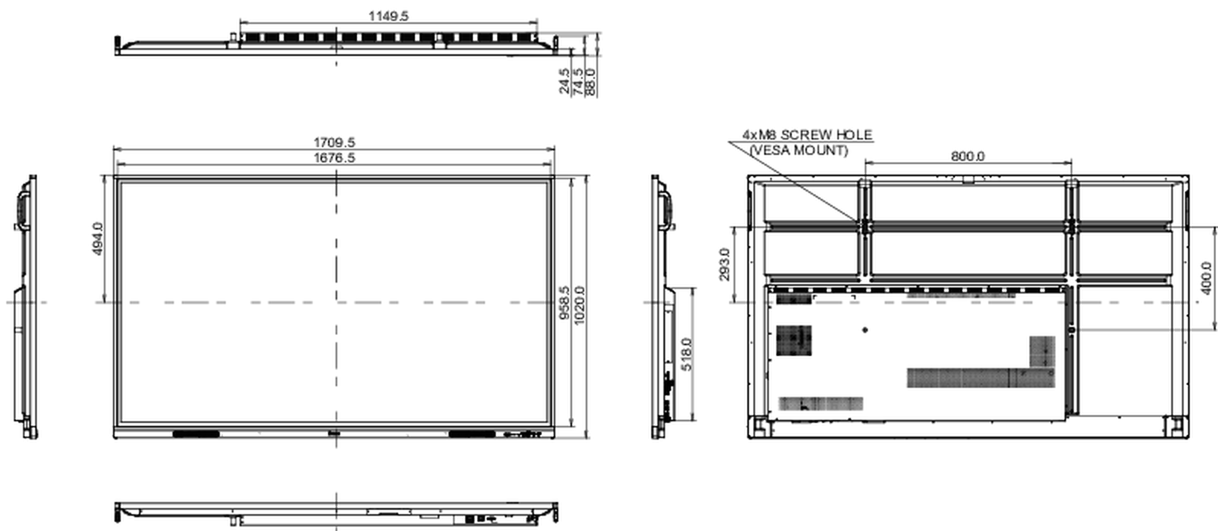

10 DIMENSIONS / WEIGHT

Product dimensions W x H x D	1709 x 1020 x 88mm
Box dimensions W x H x D	1863 x 1140 x 225mm
Weight (without box)	47kg
Weight (with box)	60.6kg
EAN code	4948570121847

All trademarks and registered trademarks acknowledged. E & O E. Specification subject to change without notice. All LCD's comply with ISO-9241-307:2008 in connection with pixel defects.