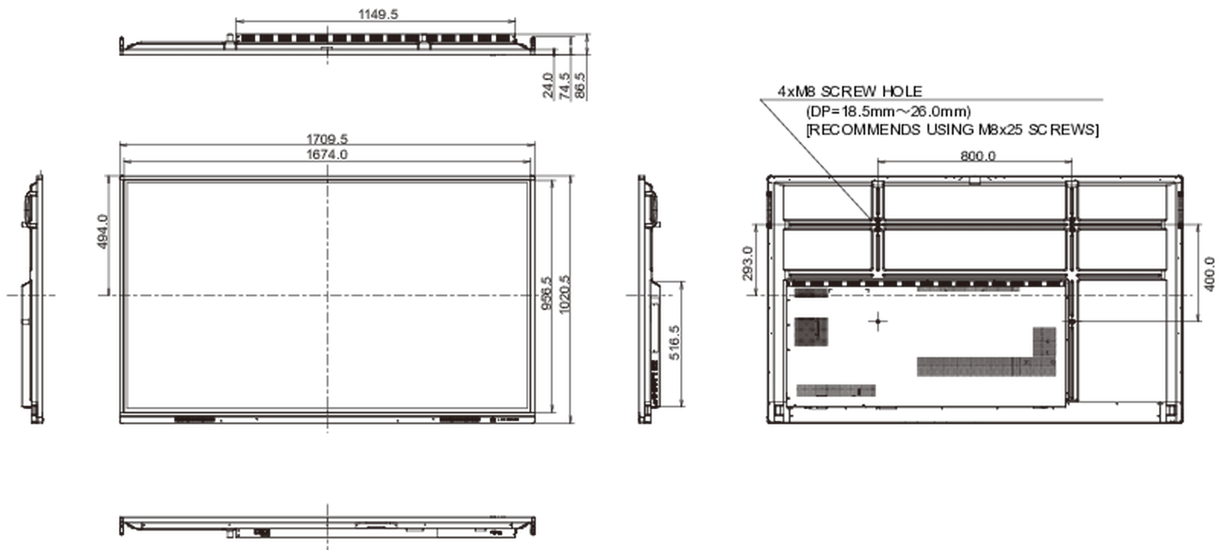

10 DIMENSIONS / WEIGHT

Product dimensions W x H x D	1710 x 1020 x 87mm
Box dimensions W x H x D	1930 x 280 x 1140mm
Weight (without box)	51.9kg
Weight (with box)	69kg
EAN code	4948570118847

All trademarks and registered trademarks acknowledged. E & O E. Specification subject to change without notice. All LCD's comply with ISO-9241-307:2008 in connection with pixel defects.