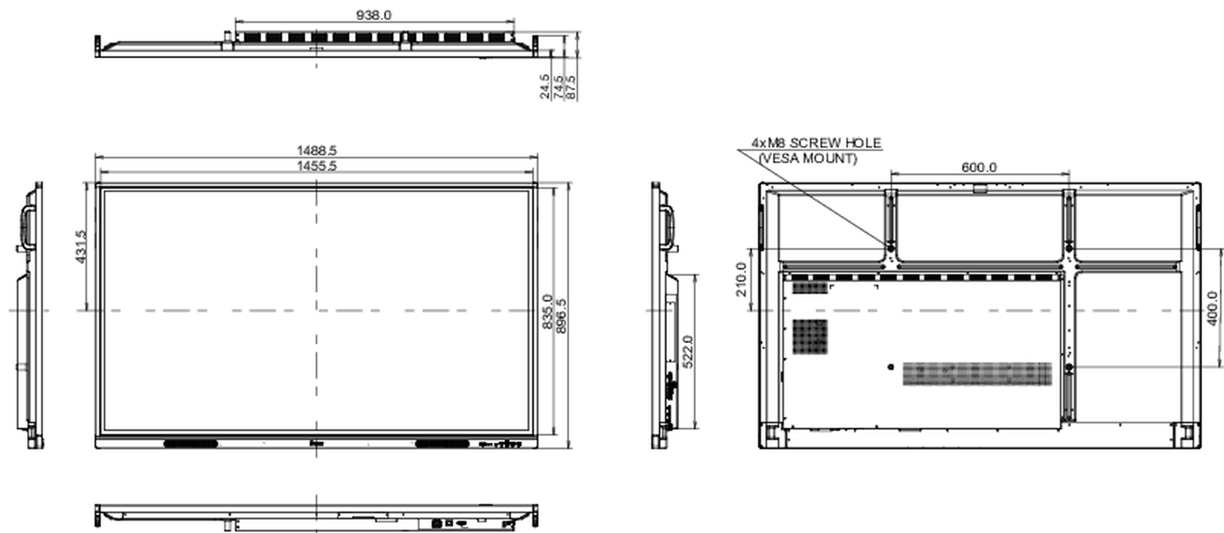

## 10 DIMENSIONS / WEIGHT

Product dimensions W x H x D	1488 x 897 x 87mm
Box dimensions W x H x D	1628 x 1005 x 208mm
Weight (without box)	35kg
Weight (with box)	44.7kg
EAN code	4948570121830

All trademarks and registered trademarks acknowledged. E & O E. Specification subject to change without notice. All LCD's comply with ISO-9241-307:2008 in connection with pixel defects.