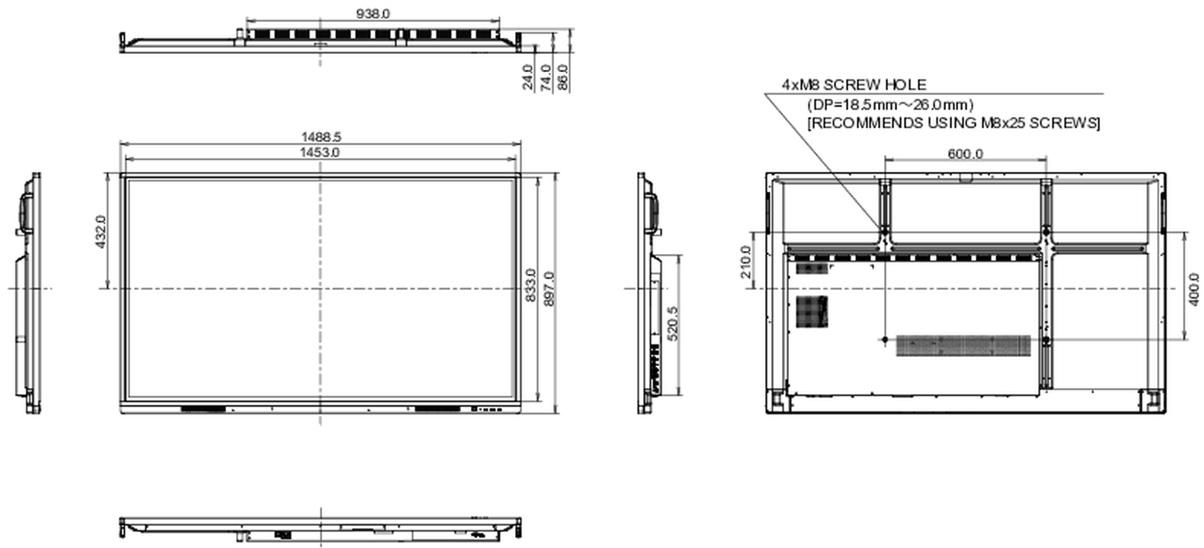

10 DIMENSIONS / WEIGHT

Product dimensions W x H x D	1489 x 897 x 87mm
Box dimensions W x H x D	1697 x 220 x 1005mm
Weight (without box)	38.5kg
Weight (with box)	50kg
EAN code	4948570118830

All trademarks and registered trademarks acknowledged. E & O E. Specification subject to change without notice. All LCD's comply with ISO-9241-307:2008 in connection with pixel defects.