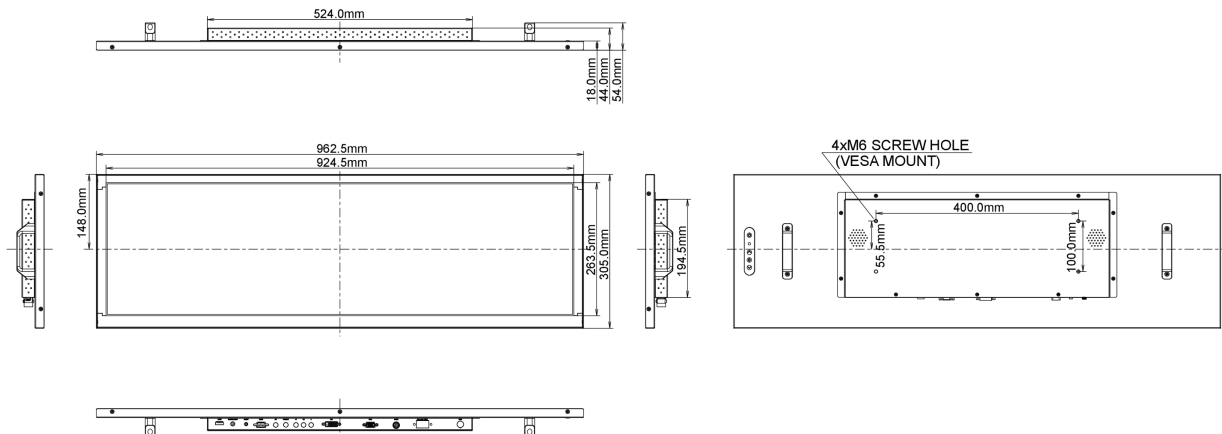

08 SUSTAINABILITY

Regulations CB, CE, RoHS support, ErP, WEEE, CU, REACH

REACH SVHC above 0.1%: Lead

09 DIMENSIONS / WEIGHT

Product dimensions W x H x D 962.6 x 304.9 x 54.2mm

Weight (without box) 8.8kg

EAN code 4948570116881