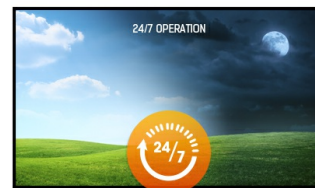

38" stretched digital signage display with 24/7 operating time, 1000cd/m² and landscape and portrait orientation

Give your sales promotions and your in-store displays maximum impact and visibility with the ProLite S3820HSB-B1. The S3820HSB is a 38" (1920x540) digital signage display that is ideally suited for retail, transportation, business and health care environments where a regular 16:9 display will not fit.

With a 24/7 operating time, landscape and portrait orientation and brightness of 1000cd/m², this display can be installed anyhow and anywhere you want, ensuring an optimal fit and maximum exposure. The S3820HSB is fanless, only weighs 8.8 kg and comes with two handles for easy handling and installation.

Full HD content

The 20-series stretched displays feature screen resolutions that are respectively 1/3 (28") and 1/2 (38") of the standard Full HD resolution (1920x1080). The content for these displays needs to be created in Full HD resolution with the part of the content that needs to be shown placed in the first 360 pixels for the S2820HSB-B1 and in the first 540 pixels for the S3820HSB-B1.

24/7

24/7 displays are designed for a continuous operation.

01 DISPLAY CHARACTERISTICS

Diagonal	38", 96.5cm
Panel	MVA LED, matte finish
Native resolution	1920 x 540 @60Hz (1.0 megapixel)
Aspect ratio	16:4.5
Panel brightness	1000 cd/m ²
Static contrast	4000:1
Response time (GTG)	8ms
Viewing zone	horizontal/vertical: 178°/178°, right/left: 89°/89°, up/down: 89°/89°
Colour support	16.7mln 8bit
Horizontal Sync	30 - 83kHz
Viewable area W x H	919.3 x 258.5mm, 36.2 x 10.2"
Bezel width (sides, top, bottom)	19.1mm, 16.4mm, 25mm
Pixel pitch	0.1596 x 0.4788mm
Bezel colour and finish	black, matte