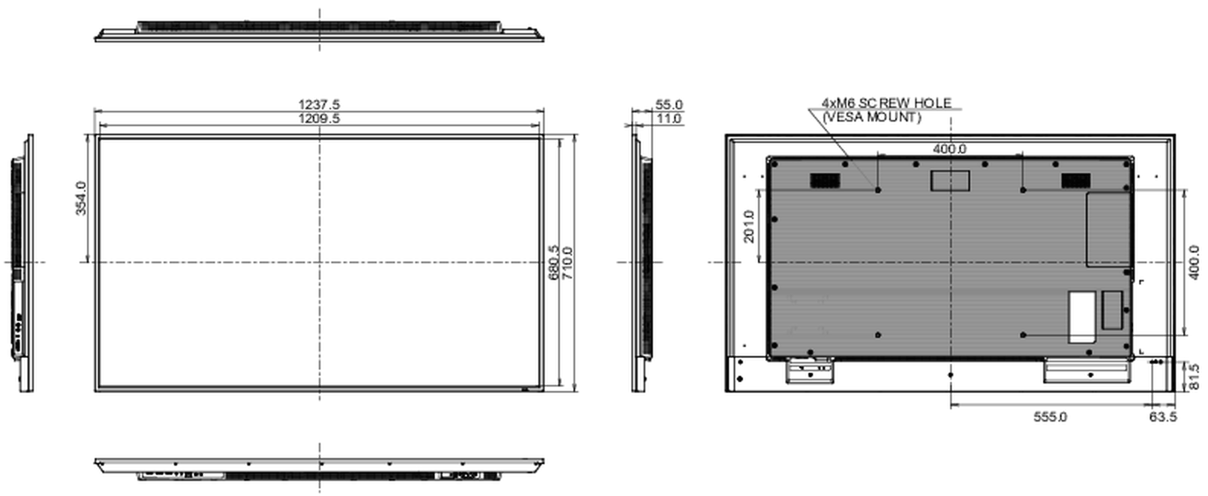

## 09 DIMENSIONS / WEIGHT

<b>Product dimensions W x H x D</b>	1237.5 x 710 x 55mm
<b>Box dimensions W x H x D</b>	1386 x 845 x 130mm
<b>Weight (without box)</b>	14.3kg
<b>EAN code</b>	4948570123544

All trademarks and registered trademarks acknowledged. E & O E. Specification subject to change without notice. All LCD's comply with ISO-9241-307:2008 in connection with pixel defects.