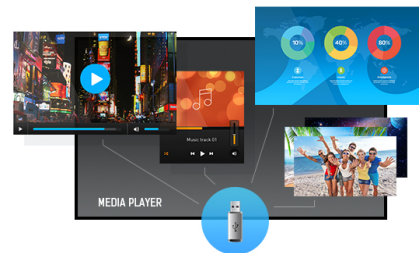

### 55" Professional Digital Signage display with 4K UHD resolution and 24/7 operating time

Set in a slim bezel, the iiyama LH5541UHS is a professional digital signage display offering 24/7 operating time in portrait and landscape orientation.

This 500cd/m<sup>2</sup> high brightness IPS panel with 4K UHD resolution (3840x2160) provides exceptional colour and image performance. With the built-in media player you can play your favourite music and show your most beautiful videos, photos and images directly on screen.

4K

UHD resolution (3840x2160), better known as 4K, offers a gigantic viewable area with 4 times more information and work space than a Full HD screen. Due to the high DPI (dots per inch), it displays an incredibly sharp and crisp image.

Media player

Play your favourite music and show your most beautiful videos, photos and images directly on screen from a flash drive or internal memory with the built-in media player.